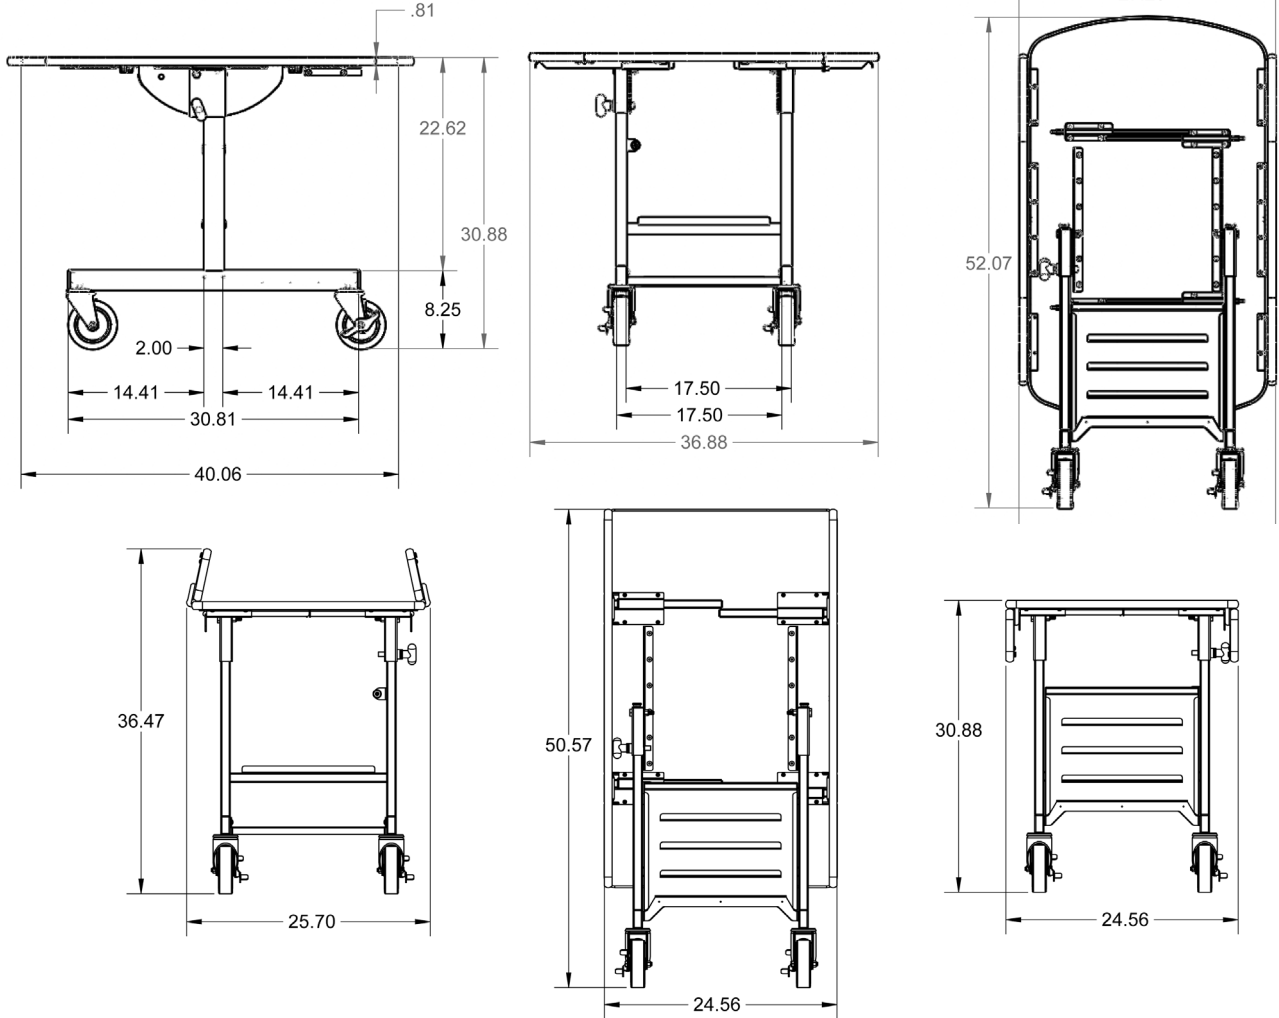

Room Service Tables

Classic, Simplicity Series

Spec. #

AIA #

Product Information

Model	Series/ Leaves	Overall Size*			Storage Size			Frame	Top	Case Wt. Lbs.
		W	L	H	W	D	H			
74405	Simplicity/ Tri-Fold	36" (914)	43" 1092	31" 787	27¼" (692)	30¾" 781	52" 1321)	Black Powder Coat	Oval	55 (24 kg)
74405S	Simplicity/ Tri-Fold	36" (914)	43" 1092	31" 787	27¼" (692)	30¾" 781	52" 1321)	Stainless Steel	Oval	55 (24 kg)
74410	Simplicity/ Tri-Fold	36" (914)	40" 1016	31" 787	24½" (622)	30¾" 781	50½" 1283)	Black Powder Coat	Rectangle	56 (25 kg)
74410S	Simplicity/ Tri-Fold	36" (914)	40" 1016	31" 787	24½" (622)	30¾" 781	50½" 1283)	Stainless Steel	Rectangle	56 (25 kg)
74420	Classic/ Bi-Fold	36" (914)	43" 1092	31" 787	27¼" (692)	30¾" 781	52" 1321)	Black Powder Coat	Oval	51 (23 kg)
74420S	Classic/ Bi-Fold	36" (914)	43" 1092	31" 787	27¼" (692)	30¾" 781	52" 1321)	Stainless Steel	Oval	51 (23 kg)
74425	Classic/ Bi-Fold	36" (914)	40" 1016	31" 787	24½" (622)	30¾" 781	50½" 1283)	Black Powder Coat	Rectangle	52 (23 kg)
74425S	Classic/ Bi-Fold	36" (914)	40" 1016	31" 787	24½" (622)	30¾" 781	50½" 1283)	Stainless Steel	Rectangle	52 (23 kg)

* With leaves in serving position. Dimensions in ( ) denote metric millimeters, unless otherwise noted.

Geneva Designs, LLC

4900 West Electric Avenue • West Milwaukee, WI 53219 U.S.A.

800-870-2779 • 414-902-6400 • Fax 414-902-6446 • www.genevadesignsllc.com