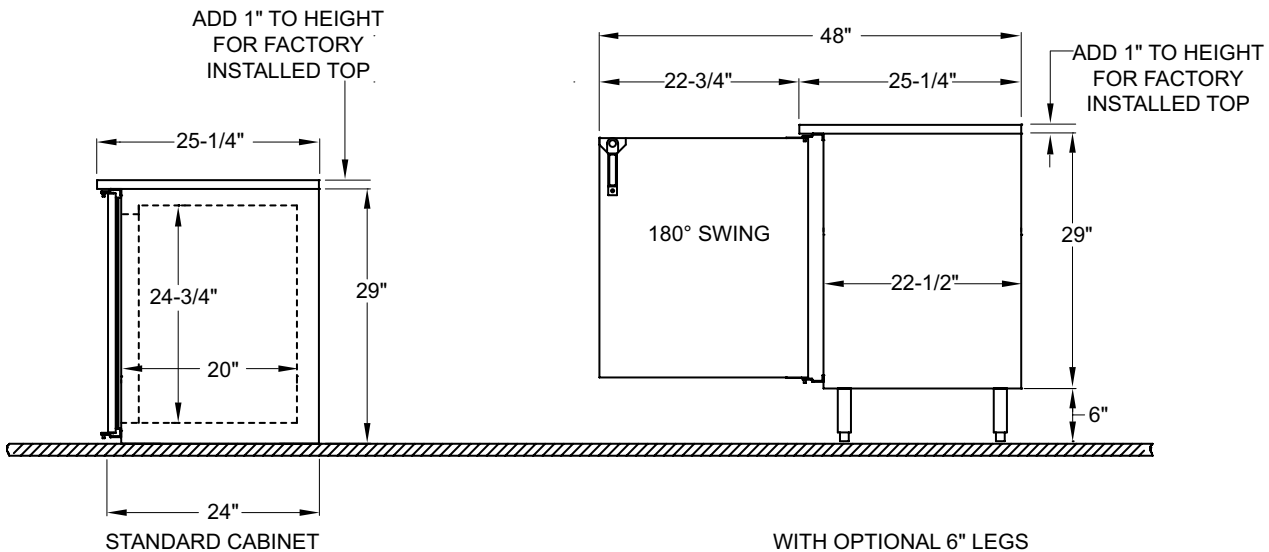

Self-Contained Low Profile Coolers

Dimensional Information

PLAN VIEW

Model	X	Y	DOORS
LP36	36"	20"	1
LP60	60"	44"	2
LP84	84"	68"	3
LP108	108"	92"	4

FRONT VIEW

SIDE VIEWS

5400 N Michigan Rd • Saginaw, MI • 48604-9780
 989.752.4275 • 800.748.0423 • Fax 989.752.4444
 www.glastender.com