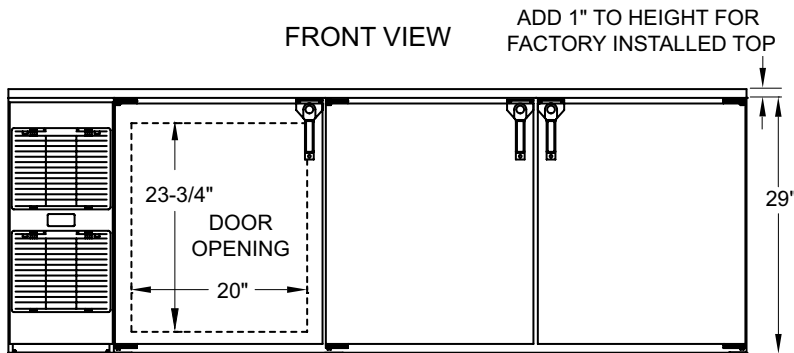

Self-Contained Low Profile Coolers

Dimensional Information

PLAN VIEW

Model	X	Y	DOORS
LP36	36"	20"	1
LP60	60"	44"	2
LP84	84"	68"	3
LP108	108"	92"	4

FRONT VIEW

SIDE VIEWS

5400 N Michigan Rd • Saginaw, MI • 48604-9780
 989.752.4275 • 800.748.0423 • Fax 989.752.4444
 www.glastender.com