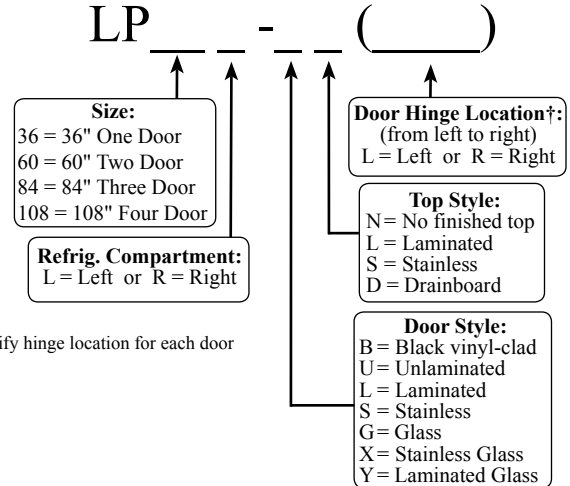

Project: _____	AIA# _____
Item #: _____ Qty: _____	SIS# _____
Model #: _____	

Low Profile Coolers One, Two, Three and Four Door Self-Contained

LP60L-GN(LR)

Intertek 4004503

Intertek

Conforms to NSF/ANSI STD 7 and UL STD 471
Certified to CSA STD C22.2 No. 120
Meets NSF 7 requirements for open food storage

Standard Features

- All stainless steel interior with radius corners is easy to keep clean
- Locking doors
- LED interior lighting
- Evaporator above compressor compartment to maximize storage capacity
- Available without a finished top for integrated installation below customer supplied counter top
- Recessed compressor compartment back and 90° electrical plug enables flush wall placement
- Easy to remove condenser filter can be regularly cleaned to maintain condenser coil efficiency
- Leg sockets recessed into base
- 180° swinging doors

Specifications

Electrical

- 120V, 1 phase, 60 Hz
- Full load amps - LP36 - 3.0, LP60, LP84, LP108 -5.7
- Dedicated 15 amp circuit is required
- Includes a 6 foot NEMA 5-15P grounded cord and plug which exits the back of refrigeration compartment

Plumbing

- Automatic condensate evaporator. No drain connection required.

Shelving

- One adjustable coated shelf and one bottom coated rack per door included

Materials

- Stainless steel parts include: interior, front of cabinet, hinges, hinge and lock brackets, and optional legs
- Black vinyl-clad steel parts include: standard sides, doors, and compressor cover
- Galvanized steel parts include: exterior sub-top, back and bottom
- Zinc plated CR steel parts include: leg sockets