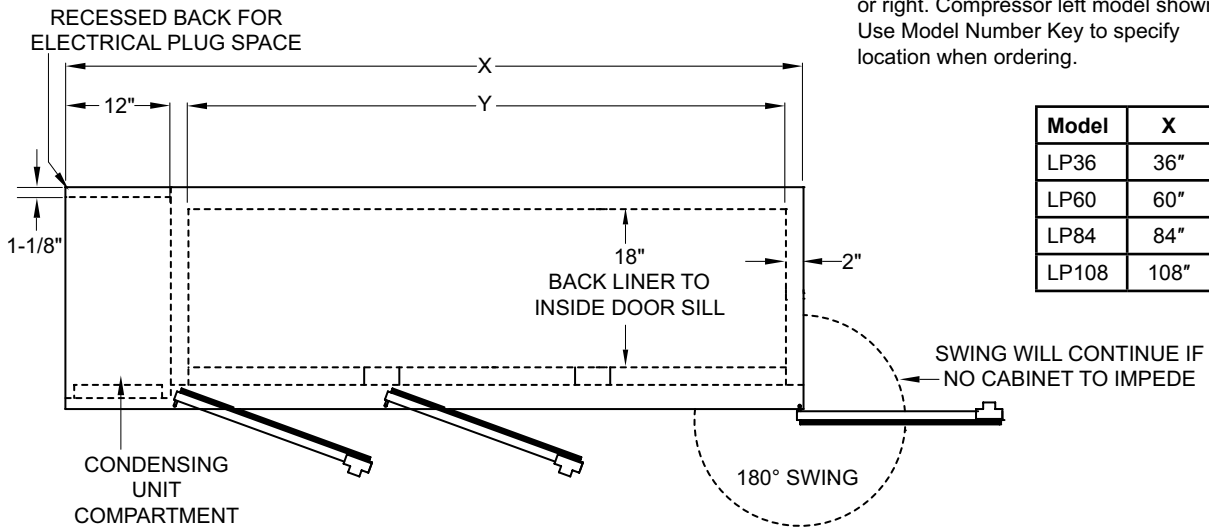

Self-Contained Low Profile Coolers

Dimensional Information

PLAN VIEW

Model	X	Y	DOORS
LP36	36"	20"	1
LP60	60"	44"	2
LP84	84"	68"	3
LP108	108"	92"	4