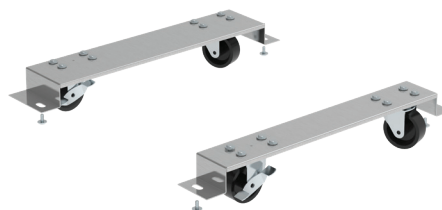

# Back Bar Accessories

Accessories for Back Bar Models

Back Bar Accessories  
03/14/19  
Item # 13532

Item #: \_\_\_\_\_  
Project: \_\_\_\_\_  
Qty: \_\_\_\_\_  
AIA#: \_\_\_\_\_

## HS-5408

For use with: HBB-2-59, HBB-3-69, HBB-2G-LD-59,  
HBB-3G-LD-69, HBC-50, HBC-65, HDD-2-59, HDD-3-69