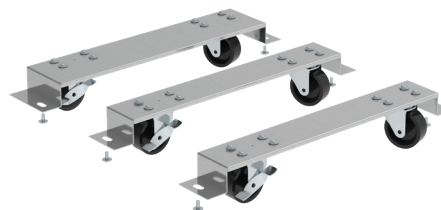

Casters and Rails

Accessory Number	Description	For use with	Shipping Dimensions (LxWxH)	Shipping Weight
HS-5408	Low Profile 3" Casters & Rails (2 rails, 4 casters & hardware)	HBB-2-59, HBB-3-69, HBB-2G-LD-59, HBB-3G-LD-69, HBC-50, HBC-65, HDD-2-59, HDD-3-69	13" x 5" x 26"	12 lbs.
HS-5409	Low Profile 3" Casters & Rails (3 rails, 6 casters & hardware)	HBB-3-80, HBB-4-95, HBB-3G-LD-80, HBB-4G-LD-95, HBC-80, HBC-95, HDD-3-80, HDD-4-95	13" x 5" x 26"	17 lbs.

Hoshizaki reserves the right to change specifications without notice.