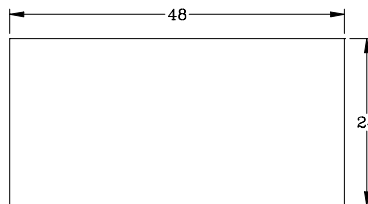

Cucina Magnifico

FEATURES:

- 2-1/4" Thick Hard Maple Top (Edge Grain)
- Food Service Grade Stainless Steel Shelf
- Dovetailed Drawers
- Stainless Steel Towel Bar
- Electrical Outlet Strip
- Commercial Grade 5" Locking Casters
- 35" High Overall
- Shipped Set-up, 1 Carton

Model	Size	Wt
CUCIC04	48"x24"	200

MATERIAL:

- Top: Edge Grain Hard Rock Maple
 Shelf: 18 gauge type 304 stainless steel, # 3 polish, satin finish
 Legs: 18 gauge type 304 stainless steel, # 3 polish, satin finish