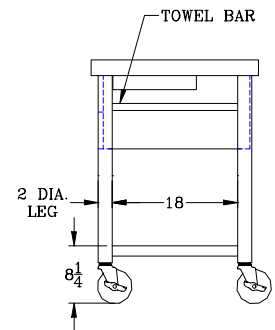

Cucina Magnifico

FEATURES:

- 2-1/4" Thick Hard Maple Top (Edge Grain)
- Food Service Grade Stainless Steel Shelf
- Dovetailed Drawers
- Stainless Steel Towel Bar
- Electrical Outlet Strip
- Commercial Grade 5" Locking Casters
- 35" High Overall
- Shipped Set-up, 1 Carton

Model	Size	Wt
CUCIC04	48"x24"	200

MATERIAL:

- Top: Edge Grain Hard Rock Maple
 Shelf: 18 gauge type 304 stainless steel, # 3 polish, satin finish
 Legs: 18 gauge type 304 stainless steel, # 3 polish, satin finish