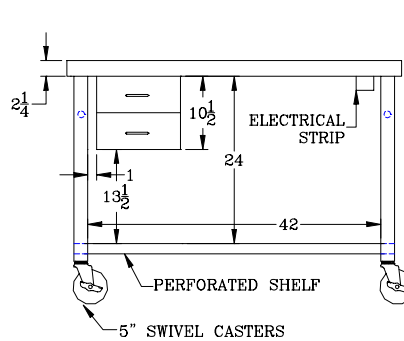

Cucina Magnifico

FEATURES:

- 2-1/4" Thick Hard Maple Top (Edge Grain)
- Food Service Grade Stainless Steel Shelf
- Dovetailed Drawers
- Stainless Steel Towel Bar
- Electrical Outlet Strip
- Commercial Grade 5" Locking Casters
- 35" High Overall
- Shipped Set-up, 1 Carton

Model	Size	Wt
CUCIC04	48"x24"	200

MATERIAL:

- Top: Edge Grain Hard Rock Maple
 Shelf: 18 gauge type 304 stainless steel, # 3 polish, satin finish
 Legs: 18 gauge type 304 stainless steel, # 3 polish, satin finish