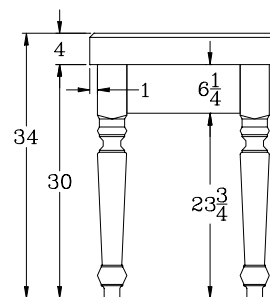

Cucina Rustica

FEATURES:

- 4" Thick Hard Maple Top (End Grain)
- 48" Length Standard With 2 Dovetailed Drawers
- 30" Length Standard With 1 Dovetailed Drawer
- 34-1/2" High Overall
- Shipped Knocked Down, 2 Cartons

Model	Size	Wt
CUCR05	48"x24"	171
CUCR04	30"x24"	132

MATERIAL:

Top: End Grain Hard Rock Maple
 Base: Maple
 Legs: Maple

John Boos & Co

315 South First Street - Effingham, IL 62401
 Phone: 217-347-7701 - Fax: 217-347-7705