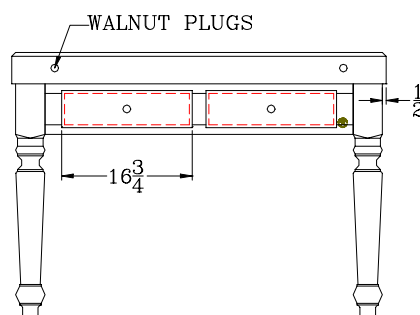

Cucina Rustica

FEATURES:

- 4" Thick Hard Maple Top (End Grain)
- 48" Length Standard With 2 Dovetailed Drawers
- 30" Length Standard With 1 Dovetailed Drawer
- 34-1/2" High Overall
- Shipped Knocked Down, 2 Cartons

Model	Size	Wt
CUCR05	48"x24"	171
CUCR04	30"x24"	132

MATERIAL:

Top: End Grain Hard Rock Maple
 Base: Maple
 Legs: Maple

John Boos & Co

315 South First Street - Effingham, IL 62401
 Phone: 217-347-7701 - Fax: 217-347-7705