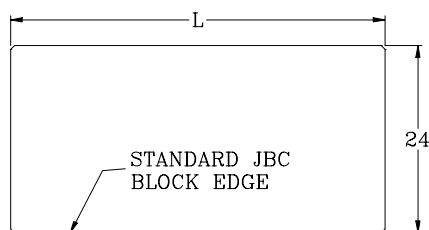

Cucina Rustica

FEATURES:

- 4" Thick Hard Maple Top (End Grain)
- 48" Length Standard With 2 Dovetailed Drawers
- 30" Length Standard With 1 Dovetailed Drawer
- 34-1/2" High Overall
- Shipped Knocked Down, 2 Cartons

Model	Size	Wt
CUCR05	48"x24"	171
CUCR04	30"x24"	132

MATERIAL:

Top: End Grain Hard Rock Maple
 Base: Maple
 Legs: Maple

John Boos & Co

315 South First Street - Effingham, IL 62401
 Phone: 217-347-7701 - Fax: 217-347-7705