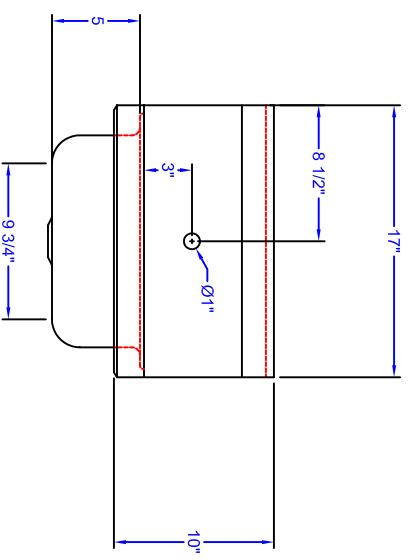

BKF-SEF-3G  
 NOT TO SCALE  
 BKFSEF3G  
 QTY: 1

BKF-SEF-3G  
 ELECTRONIC EYE FAUCET, SPLASH MOUNT  
 w/ 3 1/2" GOOSENECK SPOUT.

MOUNTING BRACKET

1/2 TURNDOWN  
 ON BACK

MATERIALS  
 DECK: 18GA. S.S.  
 BASE: S.S.

SHEET NUMBER:	QUAD LOCATION:	ROOM NUMBER:	ITEM NUMBER:	MODEL NUMBER:	SCALE:	DATE:	DRAWN BY:	SALES ORDER NUMBER:
				PBHS-W-1410-EE	1"=1'	2-21-08	CS	