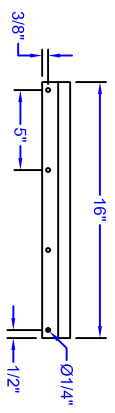

BKF-SEF-3G  
 NOT TO SCALE  
 BKFSEF3G  
 QTY: 1

BKF-SEF-3G  
 ELECTRONIC EYE FAUCET, SPLASH MOUNT  
 w/ 3 1/2" GOOSENECK SPOUT.

MOUNTING BRACKET

1/2 TURNDOWN  
 ON BACK

MATERIALS  
 DECK: 18GA. S.S.  
 BASE: S.S.

SHEET NUMBER:	QUAD LOCATION:	ROOM NUMBER:	ITEM NUMBER:	MODEL NUMBER:	SCALE:	DATE:	DRAWN BY:	SALES ORDER NUMBER:
				PBHS-W-1410-EE	1"=1'	2-21-08	CS	