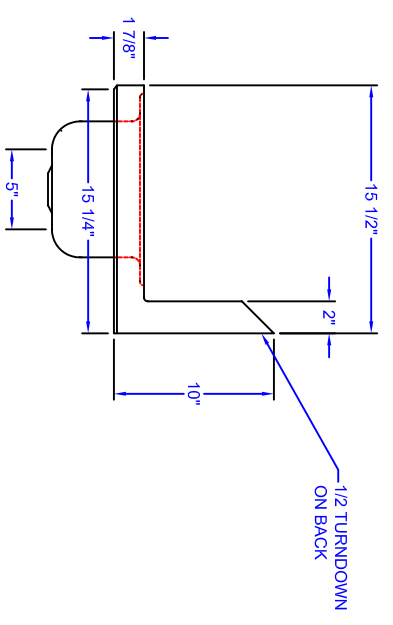

BKF-SEF-3G  
 NOT TO SCALE  
 BKFSEF3G  
 QTY: 1

BKF-SEF-3G  
 ELECTRONIC EYE FAUCET, SPLASH MOUNT  
 w/ 3 1/2" GOOSENECK SPOUT.

MOUNTING BRACKET

1/2 TURNDOWN  
 ON BACK

MATERIALS  
 DECK: 18GA. S.S.  
 BASE: S.S.

SHEET NUMBER:	QUAD LOCATION:	ROOM NUMBER:	ITEM NUMBER:	MODEL NUMBER:	SCALE:	DATE:	DRAWN BY:	SALES ORDER NUMBER:
				PBHS-W-1410-EE	1"=1'	2-21-08	CS	