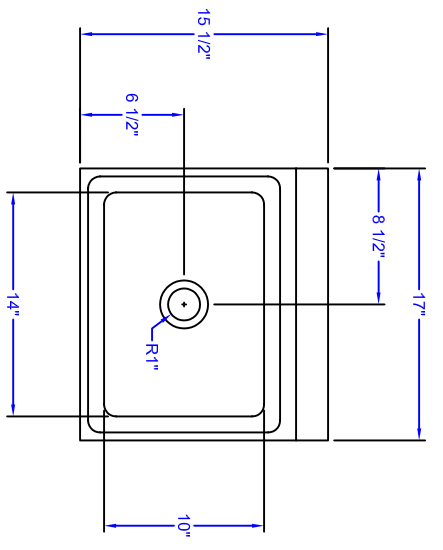

BKF-SEF-3G  
 NOT TO SCALE  
 BKFSEF3G  
 QTY: 1

BKF-SEF-3G  
 ELECTRONIC EYE FAUCET, SPLASH MOUNT  
 w/ 3 1/2" GOOSENECK SPOUT.

MOUNTING BRACKET

1/2 TURNDOWN  
 ON BACK

MATERIALS  
 DECK: 18GA. S.S.  
 BASE: S.S.

SHEET NUMBER:	QUAD LOCATION:	ROOM NUMBER:	ITEM NUMBER:	MODEL NUMBER:	SCALE:	DATE:	DRAWN BY:	SALES ORDER NUMBER:
				PBHS-W-1410-EE	1"=1'	2-21-08	CS	