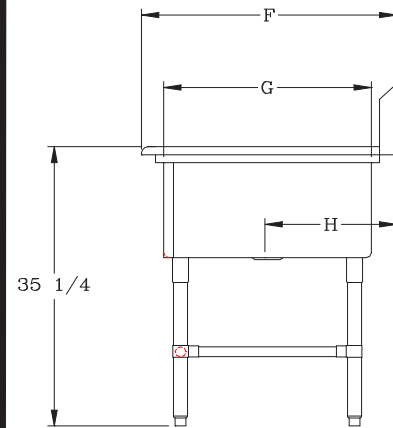

### **OPTIONAL ACCESSORIES**

DESCRIPTION	QTY
END SPLASHES, R, L, OR BOTH	
FAUCETS	
ADD-A-FAUCETS	
PRE-RINSE UNITS	
LEVEL WASTE	
OVERSHELVES	
POT RACK	

### BOWLS

BOWL SIZE	F	G	H
16" X 18"	23-1/2"	18"	11-15/16"
16" X 20"	25-1/2"	20"	12-15/16"
18" X 18"	23-1/2"	18"	11-15/16"
18" X 24"	29-1/2"	24"	14-15/16"
24" X 24"	29-1/2"	24"	14-15/16"
30" X 24"	29-1/2"	24"	14-15/16"

### (12" DEEP) 14GA - "42PB-2DB" PRO-BOWL SERIES SINK

MODEL	BOWL SIZE	DIMENSIONS	DB	WT. (LBS)
42PB1618-2D18	16 X 18 X 12	71-1/4" X 23-1/2"	18"	115
42PB1618-2D24	18 X 18 X 12	83-1/4" X 23-1/2"	24"	124
42PB18-2D18	18 X 18 X 12	75-1/4" X 23-1/2"	18"	121
42PB18-2D24	18 X 18 X 12	87-1/4" X 23-1/2"	24"	131
42PB18-2D30	18 X 18 X 12	99-1/4" X 23-1/2"	30"	140
42PB1824-2D18	18 X 24 X 12	75-1/4" X 29-1/2"	18"	137
42PB1824-2D24	18 X 24 X 12	87-1/4" X 29-1/2"	24"	149
42PB1824-2D30	18 X 24 X 12	99-1/4" X 29-1/2"	30"	160
42PB24-2D24	24 X 24 X 12	99-1/4" X 29-1/2"	24"	169
42PB24-2D30	24 X 24 X 12	111-1/4" X 29-1/2"	30"	180
42PB3024-2D30	30 X 24 X 12	123-1/4" X 29-1/2"	30"	201
42PB3024-2D36	30 X 24 X 12	135-1/4" X 29-1/2"	36"	212

### (14" DEEP) 14GA - "42PB-2DB" PRO-BOWL SERIES SINK

MODEL	BOWL SIZE	DIMENSIONS	DB	WT. (LBS)
42PB16184-2D18	16 X 18 X 14	71-1/4" X 23-1/2"	18"	122
42PB16184-2D24	18 X 18 X 14	83-1/4" X 23-1/2"	24"	132
42PB184-2D18	18 X 18 X 14	75-1/4" X 23-1/2"	18"	129
42PB184-2D24	18 X 18 X 14	87-1/4" X 23-1/2"	24"	138
42PB184-2D30	18 X 18 X 14	99-1/4" X 23-1/2"	30"	148
42PB18244-2D18	18 X 24 X 14	75-1/4" X 29-1/2"	18"	146
42PB18244-2D24	18 X 24 X 14	87-1/4" X 29-1/2"	24"	157
42PB18244-2D30	18 X 24 X 14	99-1/4" X 29-1/2"	30"	168
42PB244-2D24	24 X 24 X 14	99-1/4" X 29-1/2"	24"	179
42PB244-2D30	24 X 24 X 14	111-1/4" X 29-1/2"	30"	191
42PB30244-2D30	30 X 24 X 14	123-1/4" X 29-1/2"	30"	213
42PB30244-2D36	30 X 24 X 14	135-1/4" X 29-1/2"	36"	224