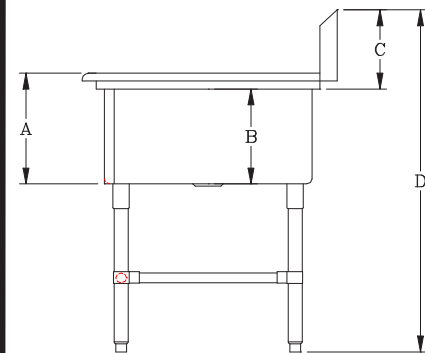

### BOWLS

BOWL SIZE	F	G	H
16" X 18"	23-1/2"	18"	11-15/16"
16" X 20"	25-1/2"	20"	12-15/16"
18" X 18"	23-1/2"	18"	11-15/16"
18" X 24"	29-1/2"	24"	14-15/16"
24" X 24"	29-1/2"	24"	14-15/16"
30" X 24"	29-1/2"	24"	14-15/16"

### (12" DEEP) 14GA - "42PB-2DB" PRO-BOWL SERIES SINK

MODEL	BOWL SIZE	DIMENSIONS	DB	WT. (LBS)
42PB1618-2D18	16 X 18 X 12	71-1/4" X 23-1/2"	18"	115
42PB1618-2D24	18 X 18 X 12	83-1/4" X 23-1/2"	24"	124
42PB18-2D18	18 X 18 X 12	75-1/4" X 23-1/2"	18"	121
42PB18-2D24	18 X 18 X 12	87-1/4" X 23-1/2"	24"	131
42PB18-2D30	18 X 18 X 12	99-1/4" X 23-1/2"	30"	140
42PB1824-2D18	18 X 24 X 12	75-1/4" X 29-1/2"	18"	137
42PB1824-2D24	18 X 24 X 12	87-1/4" X 29-1/2"	24"	149
42PB1824-2D30	18 X 24 X 12	99-1/4" X 29-1/2"	30"	160
42PB24-2D24	24 X 24 X 12	99-1/4" X 29-1/2"	24"	169
42PB24-2D30	24 X 24 X 12	111-1/4" X 29-1/2"	30"	180
42PB3024-2D30	30 X 24 X 12	123-1/4" X 29-1/2"	30"	201
42PB3024-2D36	30 X 24 X 12	135-1/4" X 29-1/2"	36"	212

	12" DEEP	14" DEEP
A	14"	16"
B	12"	14"
C	10"	10"
D	43"	43"

### (14" DEEP) 14GA - "42PB-2DB" PRO-BOWL SERIES SINK

MODEL	BOWL SIZE	DIMENSIONS	DB	WT. (LBS)
42PB16184-2D18	16 X 18 X 14	71-1/4" X 23-1/2"	18"	122
42PB16184-2D24	18 X 18 X 14	83-1/4" X 23-1/2"	24"	132
42PB184-2D18	18 X 18 X 14	75-1/4" X 23-1/2"	18"	129
42PB184-2D24	18 X 18 X 14	87-1/4" X 23-1/2"	24"	138
42PB184-2D30	18 X 18 X 14	99-1/4" X 23-1/2"	30"	148
42PB18244-2D18	18 X 24 X 14	75-1/4" X 29-1/2"	18"	146
42PB18244-2D24	18 X 24 X 14	87-1/4" X 29-1/2"	24"	157
42PB18244-2D30	18 X 24 X 14	99-1/4" X 29-1/2"	30"	168
42PB244-2D24	24 X 24 X 14	99-1/4" X 29-1/2"	24"	179
42PB244-2D30	24 X 24 X 14	111-1/4" X 29-1/2"	30"	191
42PB30244-2D30	30 X 24 X 14	123-1/4" X 29-1/2"	30"	213
42PB30244-2D36	30 X 24 X 14	135-1/4" X 29-1/2"	36"	224