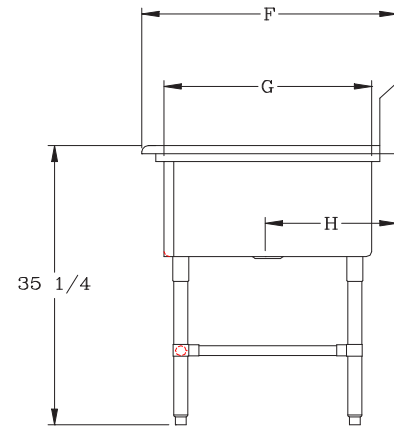

OPTIONAL ACCESSORIES

DESCRIPTION	QTY
END SPLASHES, R, L, OR BOTH	
FAUCETS	
ADD-A-FAUCETS	
PRE-RINSE UNITS	
LEVEL WASTE	
OVERSHELVES	
POT RACK	

DETAILED SPECIFICATIONS

BOWLS

BOWL SIZE	F	G	H
16" X 18"	23-1/2"	18"	11-15/16"
16" X 20"	25-1/2"	20"	12-15/16"
18" X 18"	23-1/2"	18"	11-15/16"
18" X 24"	29-1/2"	24"	14-15/16"
24" X 24"	29-1/2"	24"	14-15/16"
30" X 24"	29-1/2"	24"	14-15/16"

(12" DEEP) 16GA - "3PB-2DB" PRO-BOWL SERIES SINK

MODEL	BOWL SIZE	DIMENSIONS	DB	WT. (LBS)
3PB1618-2D18	16 X 18 X 12	87-1/4" X 23-1/2"	18"	123
3PB1618-2D24	18 X 18 X 12	99-1/4" X 23-1/2"	24"	131
3PB1618-2D30	16 X 18 X 12	111-1/4" X 23-1/2"	30"	138
3PB18-2D18	18 X 18 X 12	93-1/4" X 23-1/2"	18"	131
3PB18-2D24	18 X 18 X 12	105-1/4" X 23-1/2"	24"	138
3PB18-2D30	18 X 18 X 12	117-1/4" X 23-1/2"	30"	146
3PB1824-2D18	18 X 24 X 12	93-1/4" X 29-1/2"	18"	148
3PB1824-2D24	18 X 24 X 12	105-1/4" X 29-1/2"	24"	157
3PB1824-2D30	18 X 24 X 12	117-1/4" X 29-1/2"	30"	166
3PB24-2D24	24 X 24 X 12	123-1/4" X 29-1/2"	24"	182
3PB24-2D30	24 X 24 X 12	135-1/4" X 29-1/2"	30"	191
3PB3024-2D30	30 X 24 X 12	153-1/4" X 29-1/2"	30"	216
3PB3024-2D36	30 X 24 X 12	165-1/4" X 29-1/2"	36"	225

(14" DEEP) 16GA - "3PB-2DB" PRO-BOWL SERIES SINK

MODEL	BOWL SIZE	DIMENSIONS	DB	WT. (LBS)
3PB16184-2D18	16 X 18 X 14	87-1/4" X 23-1/2"	18"	131
3PB16184-2D24	18 X 18 X 14	99-1/4" X 23-1/2"	24"	139
3PB16184-2D30	16 X 18 X 12	111-1/4" X 23-1/2"	30"	147
3PB184-2D18	18 X 24 X 14	93-1/4" X 23-1/2"	18"	140
3PB184-2D24	24 X 24 X 14	105-1/4" X 23-1/2"	24"	147
3PB184-2D30	18 X 18 X 14	117-1/4" X 23-1/2"	30"	155
3PB18244-2D18	18 X 24 X 14	93-1/4" X 29-1/2"	18"	158
3PB18244-2D24	18 X 24 X 14	105-1/4" X 29-1/2"	24"	167
3PB18244-2D30	18 X 24 X 14	117-1/4" X 29-1/2"	30"	176
3PB244-2D24	24 X 24 X 14	123-1/4" X 29-1/2"	24"	194
3PB244-2D30	24 X 24 X 14	135-1/4" X 29-1/2"	30"	203
3PB30244-2D30	30 X 24 X 14	153-1/4" X 29-1/2"	30"	230
3PB30244-2D36	30 X 24 X 14	165-1/4" X 29-1/2"	36"	239