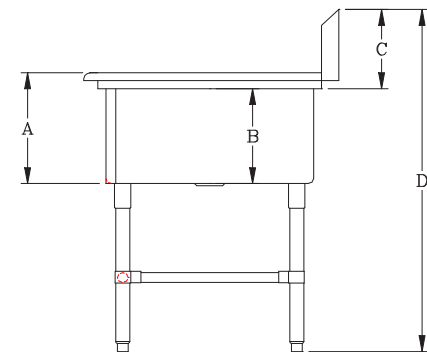

(14" DEEP) 16GA - "3PB-2DB" PRO-BOWL SERIES SINK

MODEL	BOWL SIZE	DIMENSIONS	DB	WT. (LBS)
3PB16184-2D18	16 X 18 X 14	87-1/4" X 23-1/2"	18"	131
3PB16184-2D24	18 X 18 X 14	99-1/4" X 23-1/2"	24"	139
3PB16184-2D30	16 X 18 X 12	111-1/4" X 23-1/2"	30"	147
3PB184-2D18	18 X 24 X 14	93-1/4" X 23-1/2"	18"	140
3PB184-2D24	24 X 24 X 14	105-1/4" X 23-1/2"	24"	147
3PB184-2D30	18 X 18 X 14	117-1/4" X 23-1/2"	30"	155
3PB18244-2D18	18 X 24 X 14	93-1/4" X 29-1/2"	18"	158
3PB18244-2D24	18 X 24 X 14	105-1/4" X 29-1/2"	24"	167
3PB18244-2D30	18 X 24 X 14	117-1/4" X 29-1/2"	30"	176
3PB244-2D24	24 X 24 X 14	123-1/4" X 29-1/2"	24"	194
3PB244-2D30	24 X 24 X 14	135-1/4" X 29-1/2"	30"	203
3PB30244-2D30	30 X 24 X 14	153-1/4" X 29-1/2"	30"	230
3PB30244-2D36	30 X 24 X 14	165-1/4" X 29-1/2"	36"	239

	12" DEEP	14" DEEP
A	14"	16"
B	12"	14"
C	10"	10"
D	43"	43"