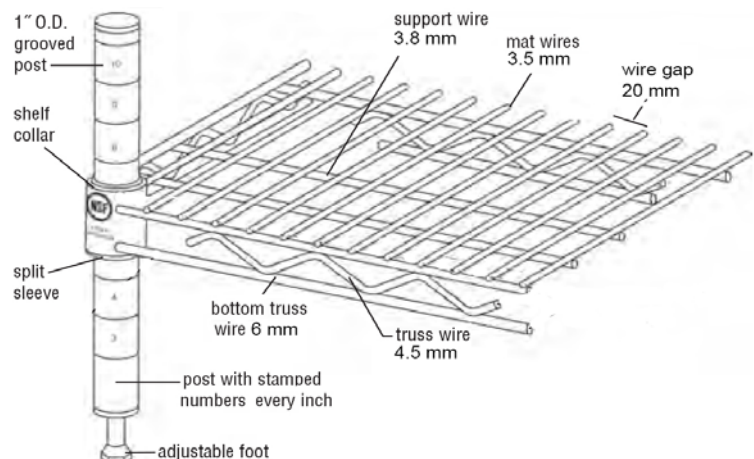

* 1 Additional middle truss
 ** 2 Additional middle trusses

FEATURES:

- Truss Design
- Bottom Truss Wire **6 mm**
- Truss Wire **4.5 mm**
- Support Wire **3.8 mm**
- Mat Wire **3.5 mm**
- Wire Gap **20 mm**
- Each shelf holds up to **800 lbs.** evenly distributed
- Posts are numbered for easy assembly
- NSF approved for All Environments