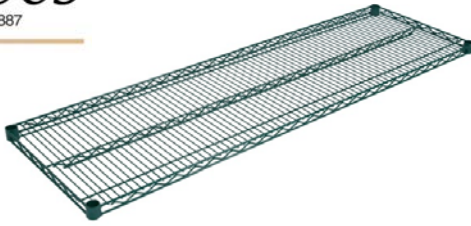

Wire Shelving - Chrome / Epoxy

Item #	_____	Qty	_____
Model #	_____		
Project	_____		

AUTOQUOTES

Shelf Size	Boxed Weight	Pack	Chrome Shelves Model #	Green Epoxy Shelves Model #	Black Epoxy Shelves Model #
14" W x 24" L	24 lbs	4	CS-1424	EPS-1424-G	EPS-1424-BK
14" W x 30" L	28 lbs	4	CS-1430	EPS-1430-G	EPS-1430-BK
14" W x 36" L	32 lbs	4	CS-1436	EPS-1436-G	EPS-1436-BK
14" W x 42" L	36 lbs	4	CS-1442	EPS-1442-G	EPS-1442-BK
14" W x 48" L	40 lbs	4	CS-1448	EPS-1448-G	EPS-1448-BK
14" W x 54" L	44 lbs	4	CS-1454	EPS-1454-G	EPS-1454-BK
14" W x 60" L	28 lbs	2	CS-1460	EPS-1460-G	EPS-1460-BK
14" W x 72" L	32 lbs	2	*CS-1472	*EPS-1472-G	*EPS-1472-BK
18" W x 24" L	28 lbs	4	CS-1824	EPS-1824-G	EPS-1824-BK
18" W x 30" L	32 lbs	4	CS-1830	EPS-1830-G	EPS-1830-BK
18" W x 36" L	36 lbs	4	CS-1836	EPS-1836-G	EPS-1836-BK
18" W x 42" L	40 lbs	4	CS-1842	EPS-1842-G	EPS-1842-BK
18" W x 48" L	48 lbs	4	*CS-1848	*EPS-1848-G	*EPS-1848-BK
18" W x 54" L	56 lbs	4	*CS-1854	*EPS-1854-G	*EPS-1854-BK
18" W x 60" L	30 lbs	2	*CS-1860	*EPS-1860-G	*EPS-1860-BK
18" W x 72" L	36 lbs	2	*CS-1872	*EPS-1872-G	*EPS-1872-BK
21" W x 24" L	28 lbs	4	*CS-2124	*EPS-2124-G	*EPS-2124-BK
21" W x 30" L	36 lbs	4	CS-2130	EPS-2130-G	EPS-2130-BK
21" W x 36" L	40 lbs	4	CS-2136	EPS-2136-G	EPS-2136-BK
21" W x 42" L	44 lbs	4	CS-2142	EPS-2142-G	EPS-2142-BK
21" W x 48" L	52 lbs	4	*CS-2148	*EPS-2148-G	*EPS-2148-BK
21" W x 54" L	30 lbs	2	*CS-2154	*EPS-2154-G	*EPS-2154-BK
21" W x 60" L	34 lbs	2	*CS-2160	*EPS-2160-G	*EPS-2160-BK
21" W x 72" L	40 lbs	2	*CS-2172	*EPS-2172-G	*EPS-2172-BK
24" W x 24" L	32 lbs	4	CS-2424	EPS-2424-G	EPS-2424-BK
24" W x 30" L	40 lbs	4	CS-2430	EPS-2430-G	EPS-2430-BK
24" W x 36" L	28 lbs	4	*CS-2436	*EPS-2436-G	*EPS-2436-BK
24" W x 42" L	56 lbs	4	*CS-2442	*EPS-2442-G	*EPS-2442-BK
24" W x 48" L	60 lbs	4	*CS-2448	*EPS-2448-G	*EPS-2448-BK
24" W x 54" L	32 lbs	2	*CS-2454	*EPS-2454-G	*EPS-2454-BK
24" W x 60" L	32 lbs	2	*CS-2460	*EPS-2460-G	*EPS-2560-BK
24" W x 72" L	48 lbs	2	**CS-2472	**EPS-2472-G	**EPS-2472-BK