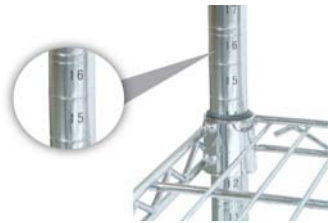

Chrome/Epoxy Posts

Post	Boxed Weight	Pack	Chrome Posts	Green Epoxy	Black Epoxy
13"	4	4	CP-13	EPP-13-G	EPP-13-BK
33"	16	4	CP-33	EPP-33-G	EPP-33-BK
54"	16	4	CP-54	EPP-54-G	EPP-54-BK
66"	16	4	CP-66	EPP-66-G	EPP-66-BK
74"	20	4	CP-74	EPP-74-G	EPP-74-BK
86"	24	4	CP-86	EPP-86-G	EPP-86-BK

Chrome Wire Shelving Wall Brackets

Depth	Chrome Model	Length
14"	CSWB-14-S	Chrome/Single
18"	CSWB-18-S	Chrome/Single