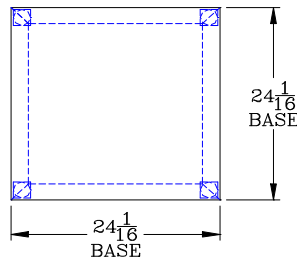

MATERIAL:

Top: 6" End Grain Top
Shelf: 18 gauge type 304 stainless steel, # 4 polish, satin finish
Legs: 18 gauge type 304 stainless steel, # 4 polish, satin finish

March 2013

John Boos & Co

3601 S. Banker Street - Effingham, IL 62401

Phone: 217-347-7701 - Fax: 217-347-7705

Email: sales@johnboos.com - Web-site: www.johnboos.com