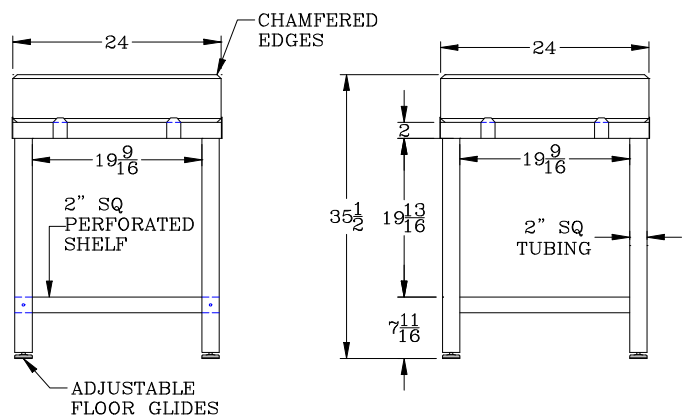

Black Walnut

Model	Size	Wt
WAL-CUCLA24T	24" x 24" x 6"	86

MATERIAL:

Top: 6" End Grain Top
Shelf: 18 gauge type 304 stainless steel, # 4 polish, satin finish
Legs: 18 gauge type 304 stainless steel, # 4 polish, satin finish

March 2013

John Boos & Co

3601 S. Banker Street - Effingham, IL 62401

Phone: 217-347-7701 - Fax: 217-347-7705

Email: sales@johnboos.com - Web-site: www.johnboos.com