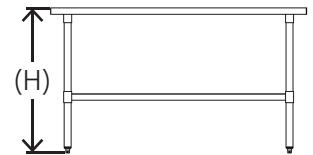

PROJECT NAME: _____

LOCATION: _____

ITEM#: _____ QTY: _____

MODEL: _____

All Stainless Steel Worktables

100% Stainless Steel, Rated for Standard Duty

Features:

- 16-gauge, 304-series stainless steel worktop and legs
- 18-gauge stainless steel undershelf
- Options available with and without backsplash
- Convenient 34" working height
- 5" Casters(28W-170) & 3" Casters(02K-367) compatible with all models

Specifications:

Item#	(L)	(W)	(H)	Backsplash
28W-189	24"	24"	34"	N/A
28W-188	24"	24"	38"	4"
28W-319	30"	24"	34"	N/A
28W-318	30"	24"	38"	4"
28W-187	30"	30"	34"	N/A
28W-317	30"	30"	38"	4"
28W-186	36"	24"	34"	N/A
28W-184	36"	24"	38"	4"
28W-316	36"	30"	34"	N/A
28W-185	36"	30"	38"	4"
28W-183	48"	24"	34"	N/A
28W-182	48"	24"	38"	4"
28W-315	48"	30"	34"	N/A

Item#	(L)	(W)	(H)	Backsplash
28W-314	48"	30"	38"	4"
28W-181	60"	24"	34"	N/A
28W-180	60"	24"	38"	4"
28W-313	60"	30"	34"	N/A
28W-312	60"	30"	38"	4"
28W-179	72"	24"	34"	N/A
28W-178	72"	24"	38"	4"
28W-177	72"	30"	34"	N/A
28W-176	72"	30"	38"	4"
28W-174	96"	24"	34"	N/A
28W-311	96"	24"	38"	4"
28W-175	96"	30"	34"	N/A
28W-173	96"	30"	38"	4"

FRONT VIEW