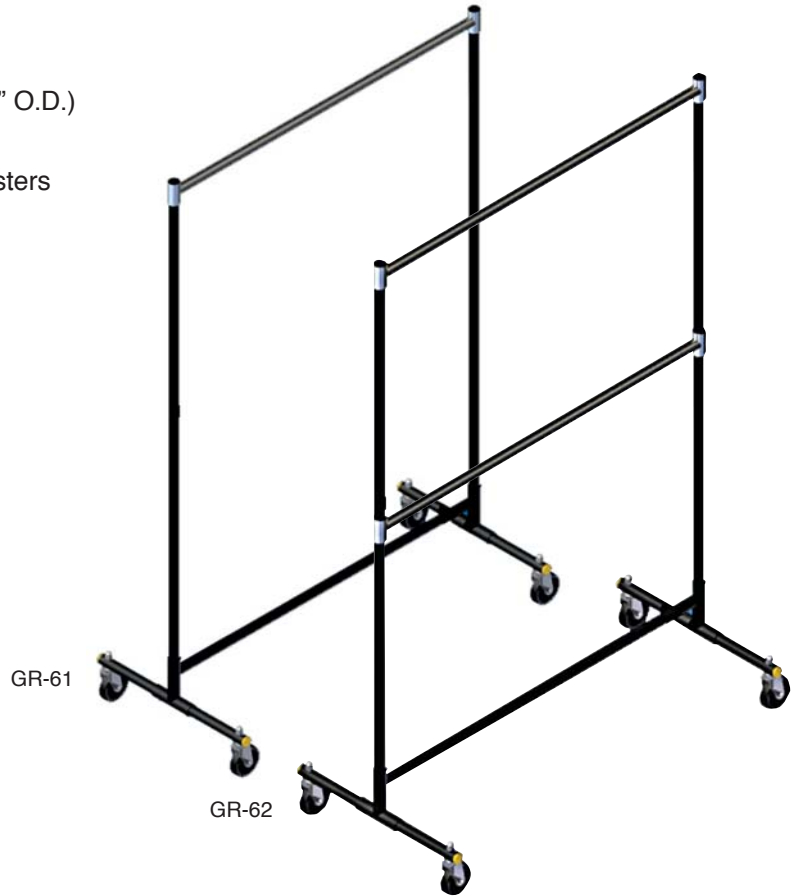

Garment Racks

Nesting Racks available in many sizes to suit your needs

- Chrome top bar
- Ecoat uprights and base
- Thick 14 gauge steel tubular construction (1¼" O.D.)
- Bright safety yellow end caps
- 4" x 1" hard rubber threaded stem swivel casters

Optional Glides

Standard Casters

Optional Knob

Nesting

MODEL NUMBER	DESCRIPTION	DIMENSIONS H x W x D (INCHES)	WEIGHT (LBS.)
GRC-52	52" Chrome Uniform Transport Garment Rack (1-Bar) with legs	54 x 52 x 24	33
GRC-52C	52" Chrome Uniform Transport Garment Rack (1-Bar)	58 x 52 x 24	35
GR-61	52" Chrome Garment Rack (1-Bar)	78 x 52 x 24	35
GR-62	52" Chrome Garment Rack (2-Bar)	78 x 52 x 24	40
GRC-72	72" Chrome Uniform Transport Garment Rack (1-Bar) with legs	54 x 72 x 24	37
GRC-72C	72" Chrome Uniform Transport Garment Rack (1-Bar)	58 x 72 x 24	39
GR-SNGR-65-1	65" Chrome Garment Rack w/Painted Base (1-Bar)	78 x 65 x 26	40
GR-SNGR-65-2	65" Chrome Garment Rack w/Painted Base (2-Bar)	78 x 65 x 26	44
STGT-65	Steel Transport Painted Garment Truck (1-Chrome Bar)	73 x 65 x 20	100
STGT-65-2	Steel Transport Painted Garment Truck (2-Chrome Bars)	73 x 65 x 20	107