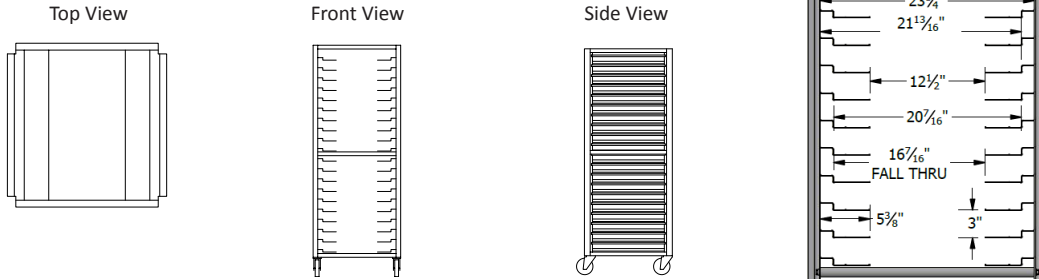

Pan Support Specifications:

- .090" extruded aluminum

UNIVERSAL REMOVABLE RUNNER RACK

RR-UA Series

Runner and Fall Through Detail

Lockwood Model No.	Angles	Center Spacing	Pan		Exterior Dimensions			Weight		
			Capacity	Size	Width	Depth	Height			
RR69-UA20	40	3"	20	various	IN	26 1/16	26 3/4	68 3/4	LBS	97
					CM	66.19	67.95	174.63	KG	43.99
RR69-UA14	28	4 1/2"	14	various	IN	26 1/16	26 3/4	68 3/4	LBS	74
					CM	66.19	67.95	174.63	KG	33.57
RR69-UA10	20	6"	10	various	IN	26 1/16	26 3/4	68 3/4	LBS	60
					CM	66.19	67.95	174.63	KG	27.22
RR63-UA18	36	3"	18	various	IN	26 1/16	26 3/4	62 3/4	LBS	84
					CM	66.19	67.95	159.39	KG	38.10
RR63-UA12	24	4 1/2"	12	various	IN	26 1/16	26 3/4	62 3/4	LBS	64
					CM	66.19	67.95	159.39	KG	29.03
RR63-UA9	18	6"	9	various	IN	26 1/16	26 3/4	62 3/4	LBS	54
					CM	66.19	67.95	159.39	KG	24.49
RR57-UA16	32	3"	16	various	IN	26 1/16	26 3/4	56 3/4	LBS	76
					CM	66.19	67.95	144.15	KG	34.47
RR57-UA11	22	4 1/2"	11	various	IN	26 1/16	26 3/4	56 3/4	LBS	59
					CM	66.19	67.95	144.15	KG	26.76
RR57-UA8	16	6"	8	various	IN	26 1/16	26 3/4	56 3/4	LBS	49
					CM	66.19	67.95	144.15	KG	22.23
RR35-UA9	18	3"	9	various	IN	26 1/16	26 3/4	34 1/4	LBS	47
					CM	66.19	67.95	86.99	KG	21.32
RR35-UA6	12	4 1/2"	6	various	IN	26 1/16	26 3/4	34 1/4	LBS	37
					CM	66.19	67.95	86.99	KG	16.78
RR35-UA5	10	6"	5	various	IN	26 1/16	26 3/4	34 1/4	LBS	34
					CM	66.19	67.95	86.99	KG	15.42
RR29-UA7	14	3"	7	various	IN	26 1/16	26 3/4	28 1/4	LBS	39
					CM	66.19	67.95	71.76	KG	17.69
RR29-UA5	10	4 1/2"	5	various	IN	26 1/16	26 3/4	28 1/4	LBS	33
					CM	66.19	67.95	71.76	KG	14.97
RR29-UA4	8	6"	4	various	IN	26 1/16	26 3/4	28 1/4	LBS	29
					CM	66.19	67.95	71.76	KG	13.15