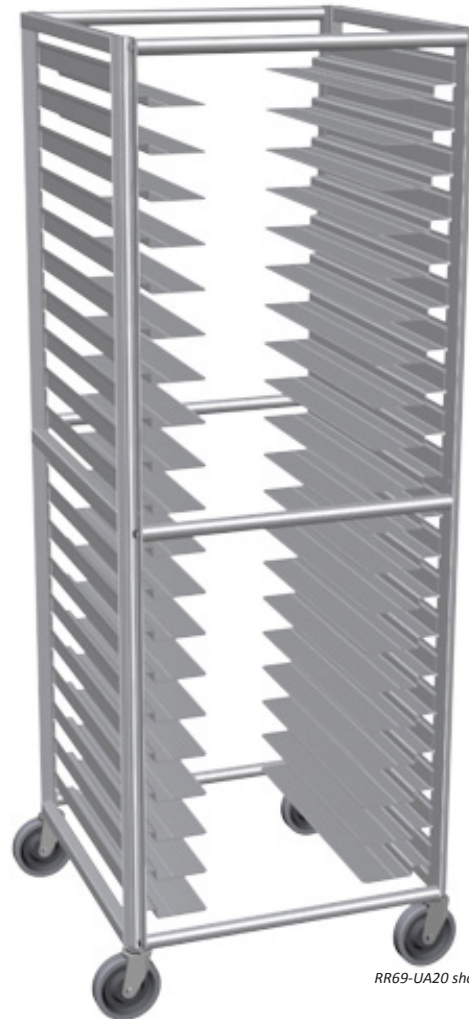

UNIVERSAL REMOVABLE RUNNER RACK

RR-UA Series

Features:

- All aluminum construction
- 5 1/2" universal pan supports adjustable on 1 1/2" centers
- Removable pan supports allow for easy cleaning
- Ships knocked down

Options:

- Vinyl rack covers
- Perimeter or corner bumpers
- Tops: aluminum, stainless or polyethylene cutting board
- Pan stop
- Wheel brakes
- Caster options

Rack Specifications:

- Uprights: Extruded aluminum
- Spacer Bars: .083" x 1 1/8" aluminum tube with steel thread insert
- Casters: (4) 5" x 1 1/8" High Tech gray non-marking grip ring casters; load capacity 135 lbs each (61.23 kg); temp. range -45 °/ +180° F