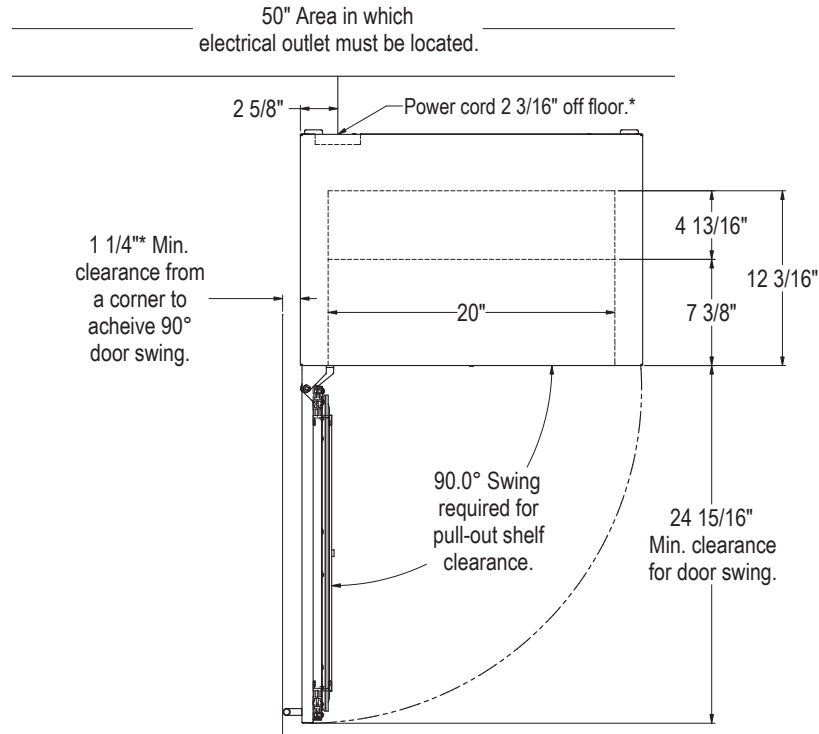

**18" SHALLOW-DEPTH SERIES
SINGLE DOOR REFRIGERATOR/WINE RESERVE**

California Prop 65 Notice:

! **WARNING:** The materials used in this product may contain chemicals known to the State of California to cause cancer and birth defects or other reproductive harm. For more information go to www.P65Warnings.ca.gov.

Form No. Z2366
Rev. 08.30.2018