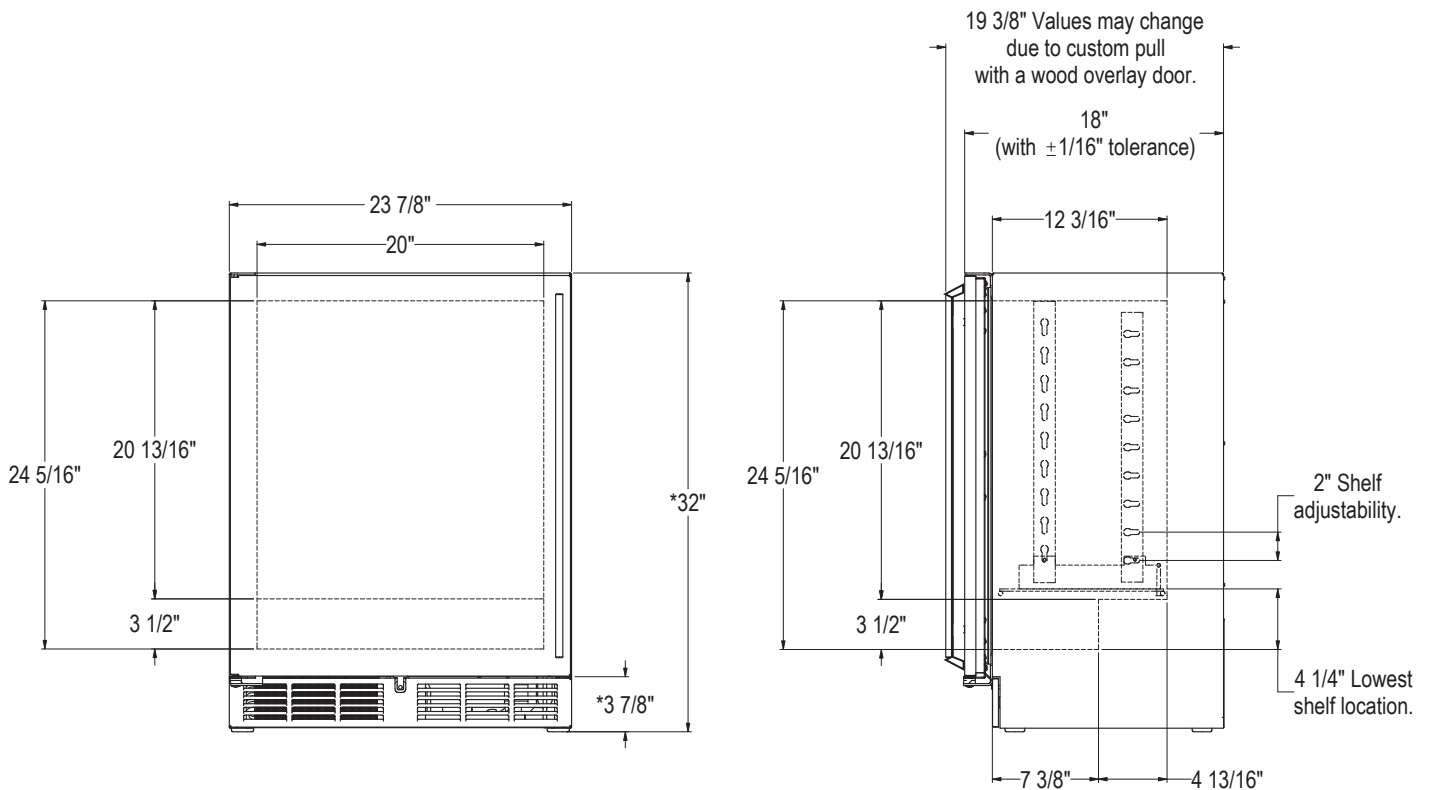

**18" SHALLOW-DEPTH SERIES
SINGLE DOOR REFRIGERATOR/WINE RESERVE**

California Prop 65 Notice:

! **WARNING:** The materials used in this product may contain chemicals known to the State of California to cause cancer and birth defects or other reproductive harm. For more information go to www.P65Warnings.ca.gov.

Form No. Z2366
Rev. 08.30.2018