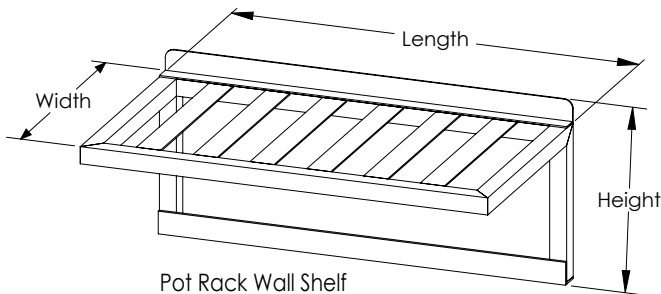

☑ **Heavy-Duty, All Welded T-Bar Slides**

☑ **T-Bar Wall Shelves**

2 1/8" Wide T-Bar Slides  
Allows for Air Flow  
Dries Pots and Pans Quickly

☑ **Pot Rack Wall Shelves**

Allows for Easy Hanging of Pots  
Includes Stainless Steel Pot Hooks,  
3 3/4" Height x 2 1/2" Width x  
1/4" Diameter

☑ **Weight Capacity is Determined by Wall Anchors (Hardware Not Provided)\***

TBWS2024PH

POTHOOK

POTHOOKs Shown on Pot Rack Wall Shelf

### T-Bar Wall Shelves

Model Number	Size W x H x L
TBWS2024	20" x 15 3/4" x 24"
TBWS2036	20" x 15 3/4" x 36"
TBWS2048	20" x 15 3/4" x 48"
TBWS2060	20" x 15 3/4" x 60"

### Pot Rack Wall Shelves

Model Number	Size W x H x L	Number of Pot Hooks
TBWS2024PH	20" x 15 3/4" x 24"	3
TBWS2036PH	20" x 15 3/4" x 36"	5
TBWS2048PH	20" x 15 3/4" x 48"	6
TBWS2060PH	20" x 15 3/4" x 60"	8
Optional:		
POTHOOK	Additional pot hooks.	