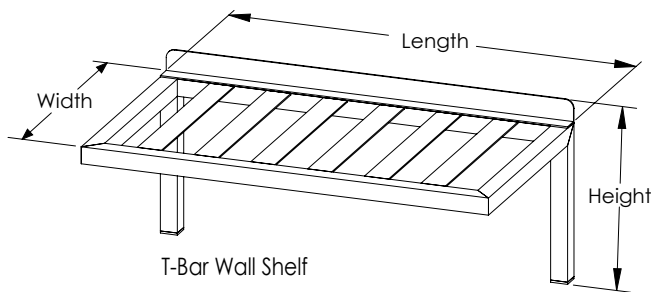

☑ **Heavy-Duty, All Welded T-Bar Slides**

☑ **T-Bar Wall Shelves**

2 1/8" Wide T-Bar Slides  
Allows for Air Flow  
Dries Pots and Pans Quickly

☑ **Pot Rack Wall Shelves**

Allows for Easy Hanging of Pots  
Includes Stainless Steel Pot Hooks,  
3 3/4" Height x 2 1/2" Width x  
1/4" Diameter

☑ **Weight Capacity is Determined by Wall Anchors (Hardware Not Provided)\***

TBWS2024PH

POTHOOK

POTHOOKs Shown on Pot Rack Wall Shelf

### T-Bar Wall Shelves

Model Number	Size W x H x L
TBWS2024	20" x 15 3/4" x 24"
TBWS2036	20" x 15 3/4" x 36"
TBWS2048	20" x 15 3/4" x 48"
TBWS2060	20" x 15 3/4" x 60"