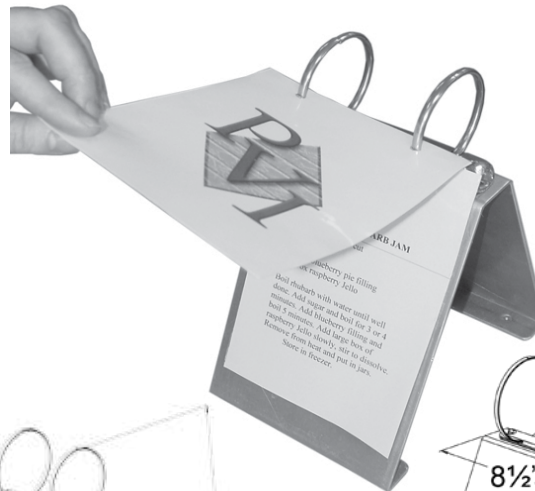

- Edge of Table Drip Tray
- Keeps Floors Clean
- 8" Wide Back Protects from Splashes
- Available in Stainless Steel or Aluminum
- 6" Front Drop With 2.9" Diameter Hole
- Holds Most 8 oz. to 12 oz. Cups

Catch A Drip

Model Number	Description	Size W x D	Wt.
CADAL	Aluminum	8" x 11"	1
CADSS	Stainless Steel	8" x 11"	3

Recipe Holder

- All Aluminum
- Large Capacity 3" Rings
3/4" Between Holes
- Holds 8" H x 6" W Recipe Cards
or 8.5" W x 11" H Sheets
- Padded Feet Protects
Countertop

RH6128

RH8.511

Recipe Holder

Model Number	Size W x H x L	Wt.
RH6128	6" x 11" x 8"	1.5
RH8.511	8 1/2" x 13 1/2" x 8 1/2"	3