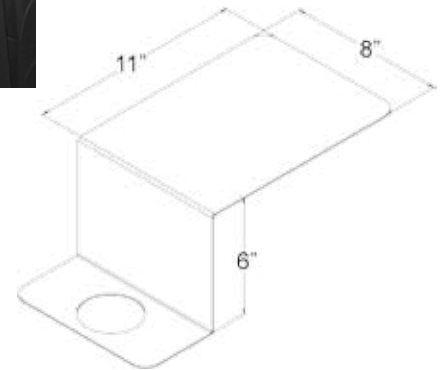

- Edge of Table Drip Tray
- Keeps Floors Clean
- 8" Wide Back Protects from Splashes
- Available in Stainless Steel or Aluminum
- 6" Front Drop With 2.9" Diameter Hole
- Holds Most 8 oz. to 12 oz. Cups

Catch A Drip

Model Number	Description	Size W x D	Wt.
CADAL	Aluminum	8" x 11"	1
CADSS	Stainless Steel	8" x 11"	3

Recipe Holder

- All Aluminum
- Large Capacity 3" Rings
3/4" Between Holes
- Holds 8" H x 6" W Recipe Cards
or 8.5" W x 11" H Sheets
- Padded Feet Protects
Countertop

RH6128

RH8.511

Recipe Holder

Model Number	Size W x H x L	Wt.
RH6128	6" x 11" x 8"	1.5
RH8.511	8 1/2" x 13 1/2" x 8 1/2"	3