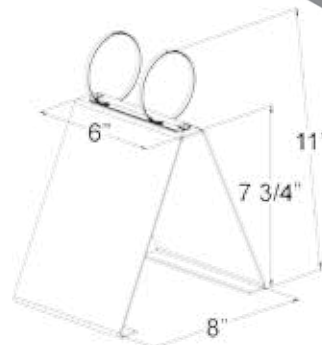

- Edge of Table Drip Tray
- Keeps Floors Clean
- 8" Wide Back Protects from Splashes
- Available in Stainless Steel or Aluminum
- 6" Front Drop With 2.9" Diameter Hole
- Holds Most 8 oz. to 12 oz. Cups

Catch A Drip

Model Number	Description	Size W x D	Wt.
CADAL	Aluminum	8" x 11"	1
CADSS	Stainless Steel	8" x 11"	3

Recipe Holder

- All Aluminum
- Large Capacity 3" Rings
3/4" Between Holes
- Holds 8" H x 6" W Recipe Cards
or 8.5" W x 11" H Sheets
- Padded Feet Protects
Countertop

RH6128

RH8.511

Recipe Holder

Model Number	Size W x H x L	Wt.
RH6128	6" x 11" x 8"	1.5
RH8.511	8 1/2" x 13 1/2" x 8 1/2"	3