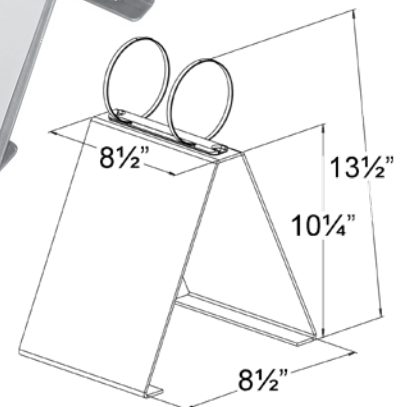

- Edge of Table Drip Tray
- Keeps Floors Clean
- 8" Wide Back Protects from Splashes
- Available in Stainless Steel or Aluminum
- 6" Front Drop With 2.9" Diameter Hole
- Holds Most 8 oz. to 12 oz. Cups

Catch A Drip

Model Number	Description	Size W x D	Wt.
CADAL	Aluminum	8" x 11"	1
CADSS	Stainless Steel	8" x 11"	3

Recipe Holder

- All Aluminum
- Large Capacity 3" Rings
3/4" Between Holes
- Holds 8" H x 6" W Recipe Cards
or 8.5" W x 11" H Sheets
- Padded Feet Protects
Countertop

RH6128

RH8.511

Recipe Holder

Model Number	Size W x H x L	Wt.
RH6128	6" x 11" x 8"	1.5
RH8.511	8 1/2" x 13 1/2" x 8 1/2"	3