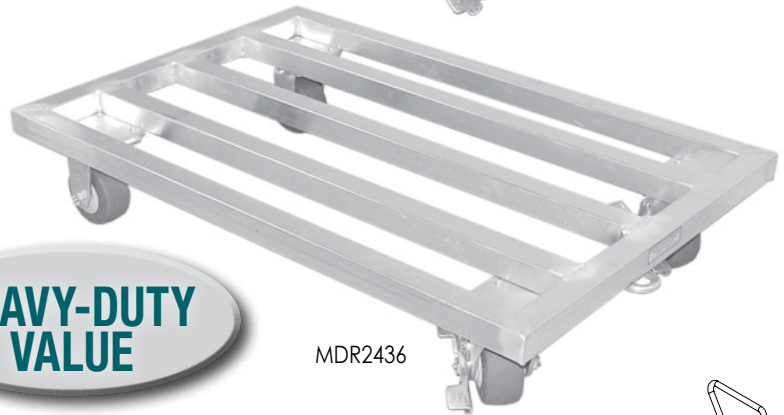

- **Heavy-Duty 1 1/2" x 1 1/2" Square Tube Frame**
- **Heavy Load Capacity**
- **All Welded Aluminum – Will Not Rust**
- **Heavy-Duty 4" x 2" Plate Casters**  
 Rated at 450 lbs. Each  
 Easy Roll, Low Noise  
 Two (2) Locking Swivel (CLPS-4)  
 Two (2) Rigid Casters (CRPS-4)
- **Optional**  
 Tow Hook Bar for Easy Moving (MDRAHK)  
 Corner Bumper (BUMP414)  
 Full Perimeter Bumper (BUMPERIM)

MDR2024

MDR2436

Mobile Dunnage Racks		
Model Number	Size W x L	Wt.
MDR2024	20" x 24"	24
MDR2030	20" x 30"	25
MDR2036	20" x 36"	26
MDR2042	20" x 42"	28
MDR2048	20" x 48"	29
MDR2054	20" x 54"	30
MDR2060	20" x 60"	31
MDR2424	24" x 24"	25
MDR2430	24" x 30"	26
MDR2436	24" x 36"	28
MDR2442	24" x 42"	30
MDR2448	24" x 48"	32
MDR2454	24" x 54"	33
MDR2460	24" x 60"	35

Options	
Model Number	Description.
BUMP414	Corner Bumper
BUMPERIM	Full Perimeter Bumper
MDRAHK	38" Aluminum Hook

Optional Corner Bumper BUMP414