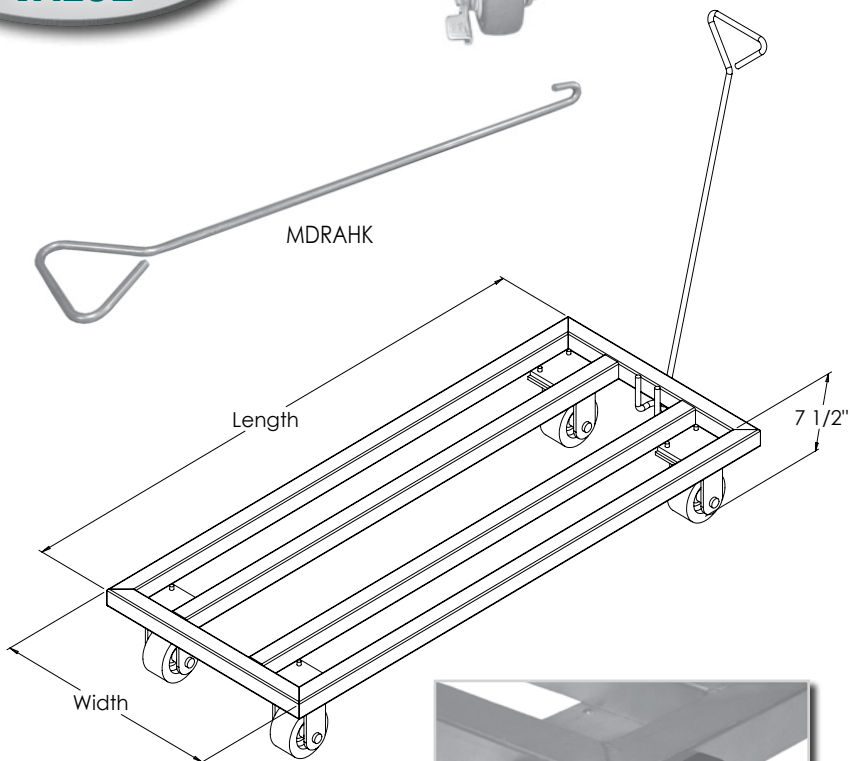

- **Heavy-Duty 1 1/2" x 1 1/2" Square Tube Frame**
- **Heavy Load Capacity**
- **All Welded Aluminum – Will Not Rust**
- **Heavy-Duty 4" x 2" Plate Casters**  
 Rated at 450 lbs. Each  
 Easy Roll, Low Noise  
 Two (2) Locking Swivel (CLPS-4)  
 Two (2) Rigid Casters (CRPS-4)
- **Optional**  
 Tow Hook Bar for Easy Moving (MDRAHK)  
 Corner Bumper (BUMP414)  
 Full Perimeter Bumper (BUMPERIM)

MDR2024

MDR2436

Mobile Dunnage Racks		
Model Number	Size W x L	Wt.
MDR2024	20" x 24"	24
MDR2030	20" x 30"	25
MDR2036	20" x 36"	26
MDR2042	20" x 42"	28
MDR2048	20" x 48"	29
MDR2054	20" x 54"	30
MDR2060	20" x 60"	31
MDR2424	24" x 24"	25
MDR2430	24" x 30"	26
MDR2436	24" x 36"	28
MDR2442	24" x 42"	30
MDR2448	24" x 48"	32
MDR2454	24" x 54"	33
MDR2460	24" x 60"	35

Options	
Model Number	Description.
BUMP414	Corner Bumper
BUMPERIM	Full Perimeter Bumper
MDRAHK	38" Aluminum Hook

Optional Corner Bumper BUMP414