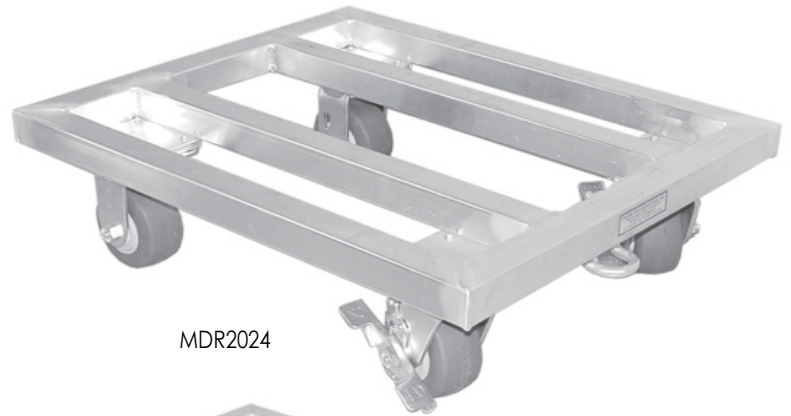

- **Heavy-Duty 1 1/2" x 1 1/2" Square Tube Frame**
- **Heavy Load Capacity**
- **All Welded Aluminum – Will Not Rust**
- **Heavy-Duty 4" x 2" Plate Casters**  
 Rated at 450 lbs. Each  
 Easy Roll, Low Noise  
 Two (2) Locking Swivel (CLPS-4)  
 Two (2) Rigid Casters (CRPS-4)
- **Optional**  
 Tow Hook Bar for Easy Moving (MDRAHK)  
 Corner Bumper (BUMP414)  
 Full Perimeter Bumper (BUMPERIM)

MDR2024

MDR2436

Mobile Dunnage Racks		
Model Number	Size W x L	Wt.
MDR2024	20" x 24"	24
MDR2030	20" x 30"	25
MDR2036	20" x 36"	26
MDR2042	20" x 42"	28
MDR2048	20" x 48"	29
MDR2054	20" x 54"	30
MDR2060	20" x 60"	31
MDR2424	24" x 24"	25
MDR2430	24" x 30"	26
MDR2436	24" x 36"	28
MDR2442	24" x 42"	30
MDR2448	24" x 48"	32
MDR2454	24" x 54"	33
MDR2460	24" x 60"	35

Options	
Model Number	Description.
BUMP414	Corner Bumper
BUMPERIM	Full Perimeter Bumper
MDRAHK	38" Aluminum Hook

Optional Corner Bumper BUMP414