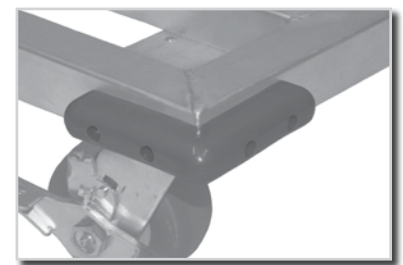

- **Heavy-Duty 1 1/2" x 1 1/2" Square Tube Frame**
- **Heavy Load Capacity**
- **All Welded Aluminum – Will Not Rust**
- **Heavy-Duty 4" x 2" Plate Casters**  
 Rated at 450 lbs. Each  
 Easy Roll, Low Noise  
 Two (2) Locking Swivel (CLPS-4)  
 Two (2) Rigid Casters (CRPS-4)
- **Optional**  
 Tow Hook Bar for Easy Moving (MDRAHK)  
 Corner Bumper (BUMP414)  
 Full Perimeter Bumper (BUMPERIM)

MDR2024

MDR2436

Mobile Dunnage Racks		
Model Number	Size W x L	Wt.
MDR2024	20" x 24"	24
MDR2030	20" x 30"	25
MDR2036	20" x 36"	26
MDR2042	20" x 42"	28
MDR2048	20" x 48"	29
MDR2054	20" x 54"	30
MDR2060	20" x 60"	31
MDR2424	24" x 24"	25
MDR2430	24" x 30"	26
MDR2436	24" x 36"	28
MDR2442	24" x 42"	30
MDR2448	24" x 48"	32
MDR2454	24" x 54"	33
MDR2460	24" x 60"	35

Options	
Model Number	Description.
BUMP414	Corner Bumper
BUMPERIM	Full Perimeter Bumper
MDRAHK	38" Aluminum Hook

Optional Corner Bumper BUMP414