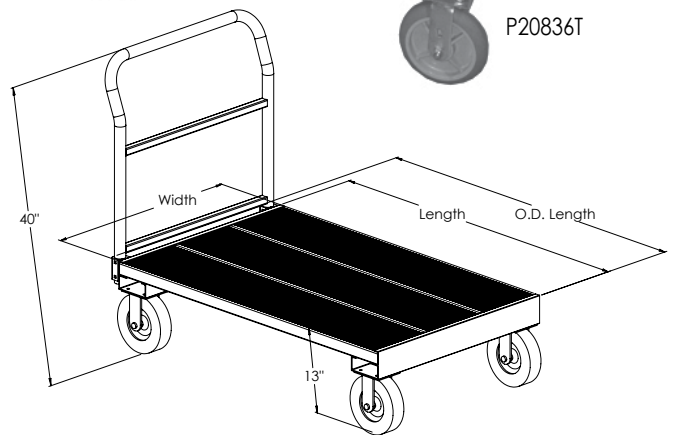

Platform Trucks

- **Heavy-Duty, Grooved I-Beam Planks**
- **Quiet Ride, 1,000 lb. capacity, 8" x 2" Donut Plate Casters**
Two (2) Rigid – Two (2) Swivel
- **1½" Diameter, Easy Grip Handle**
Easily Bolts to Frame
- **Ships "Knock Down"**

Folding Platform Trucks

- **Folds Up For Easy Storage**
- **1½" Diameter Rounded Frame and Easy Grip Handle**
- **Quiet Ride 6" x 2" Donut Plate Casters**
Two (2) Rigid (CRPS-6) – Two (2) Swivel (CVPS-6)
- **All Welded Heavy Duty**
Aluminum Tube Frame
- **Ships "Knock Down"**

Platform Trucks			
Model Number	Size W x H x L	O.D. Length	Weight #
P20836T	20" x 13" x 36"	38"	44
P20848T	20" x 13" x 48"	50"	48
P20860T	20" x 13" x 60"	62"	52
P30848T	30" x 13" x 48"	50"	62
P30860T	30" x 13" x 60"	62"	68

Folding Platform Trucks		
Model Number	Size W x H x L	Weight #
FP18636T	18½" x 9½" x 38½"	25
FP18648T	18½" x 9½" x 50½"	30