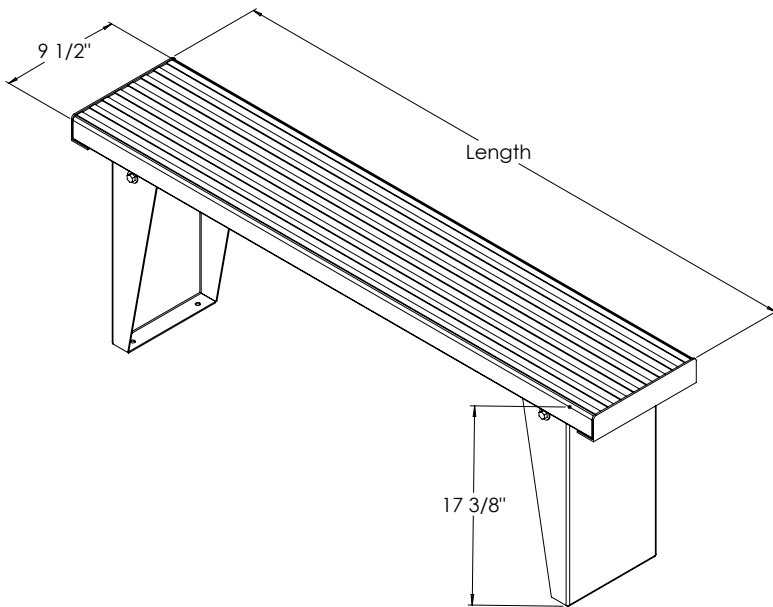

- **Stadium-Style Grooved Seat**
 Heavy-Duty I-Beam Plank
 9½" Wide x 1¾" Thick
- **All Aluminum – Will Not Rust**
- **Durable Gusset Legs**
- **Pre-Drilled Base**
 Securing Bench to Floor/Ground is Mandatory to Ensure Safety
 Requires Four (4) 5/16" Bolts (Not Included)
- **Ships "Knock Down"; Easy Assembly**
- **Optional Powder Coating**
 Seat Colors: Red (R), Blue (B), Yellow (Y) and Green (G)
 Legs Will Be Off White

BENCH 4

Single Plank Bench Seats			
Model Number	Description	Size W x H x L	Weight.
BENCH4	4' Bench	9½" x 17¾" x 48"	16
BENCH6	6' Bench	9½" x 17¾" x 72"	20
BENCH8	8' Bench	9½" x 17¾" x 96"	24
BENCH9	9' Bench	9½" x 17¾" x 108"	26
BENCH10	10' Bench	9½" x 17¾" x 120"	28