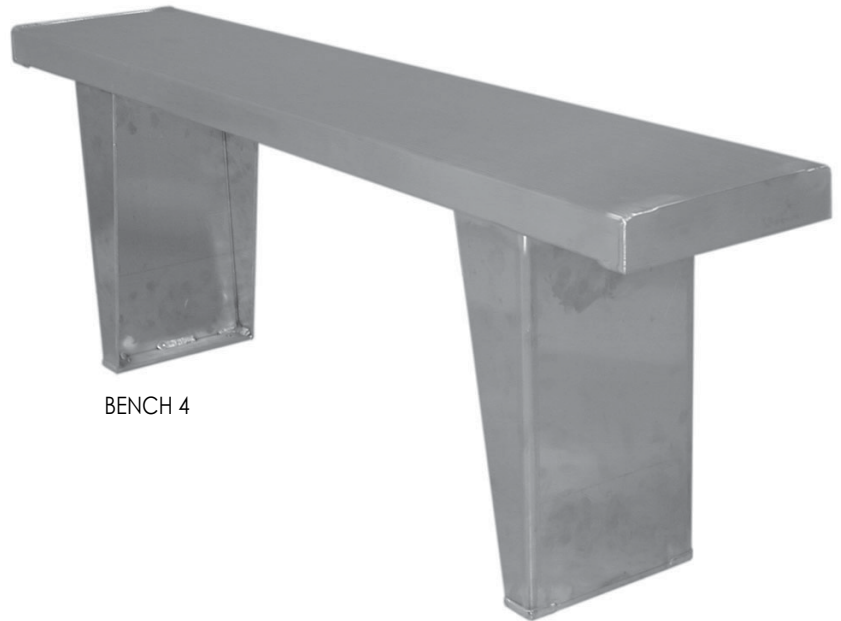

- **Stadium-Style Grooved Seat**
 Heavy-Duty I-Beam Plank
 9½" Wide x 1¾" Thick
- **All Aluminum – Will Not Rust**
- **Durable Gusset Legs**
- **Pre-Drilled Base**
 Securing Bench to Floor/Ground is Mandatory to Ensure Safety
 Requires Four (4) 5/16" Bolts (Not Included)
- **Ships "Knock Down"; Easy Assembly**
- **Optional Powder Coating**
 Seat Colors: Red (R), Blue (B), Yellow (Y) and Green (G)
 Legs Will Be Off White

BENCH 4

Single Plank Bench Seats			
Model Number	Description	Size W x H x L	Weight.
BENCH4	4' Bench	9½" x 17¾" x 48"	16
BENCH6	6' Bench	9½" x 17¾" x 72"	20
BENCH8	8' Bench	9½" x 17¾" x 96"	24
BENCH9	9' Bench	9½" x 17¾" x 108"	26
BENCH10	10' Bench	9½" x 17¾" x 120"	28