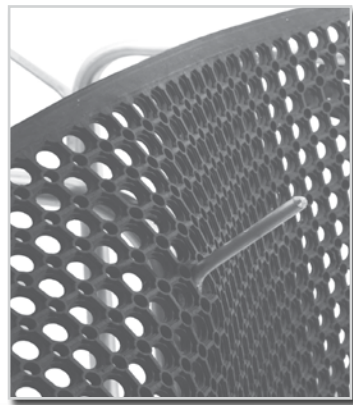

- **Transport All Your Floor Mats**
- **Clean Your Floors More Effectively By Getting Mats Off the Floor**
- **Holds Trash Can For Easy Mobility**
- **Ships “Knock Down” UPS**
Easy Assembly
- **4” x 2” Heavy Duty Plate Casters**
Two (2) Swivel (CVPS-4)
Two (2) Locking (CLPS-4)
- **Heavy Duty Anti-Slip Plank Style Deck**

(Shown With 44 Gallon Trash Can PRO44WT)

Mat Cart

Model Number	Size W x H x L	Weight
MCA344636	34" x 46" x 36"	44