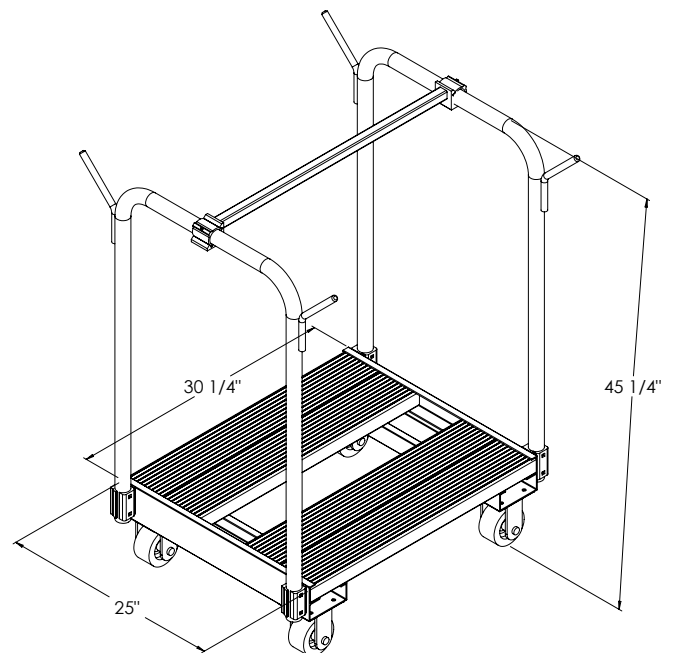

- **Transport All Your Floor Mats**
- **Clean Your Floors More Effectively By Getting Mats Off the Floor**
- **Holds Trash Can For Easy Mobility**
- **Ships “Knock Down” UPS**
Easy Assembly
- **4” x 2” Heavy Duty Plate Casters**
Two (2) Swivel (CVPS-4)
Two (2) Locking (CLPS-4)
- **Heavy Duty Anti-Slip Plank Style Deck**

(Shown With 44 Gallon Trash Can PRO44WT)

Mat Cart

Model Number	Size W x H x L	Weight
MCA344636	34" x 46" x 36"	44