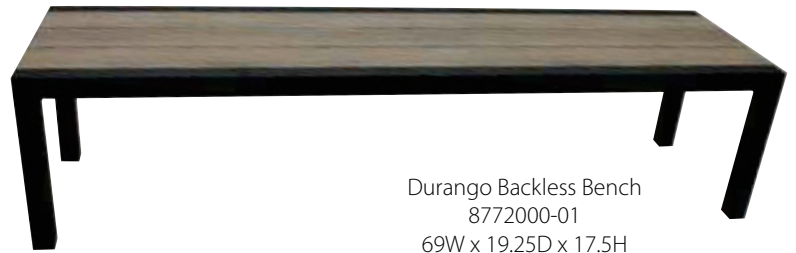

Tables / Durango Collection |

Durango Round Table
8773600-01
36" round x 29H
8775000-01
50" round x 29H
with umbrella hole

Shown below in bronze / teak

Durango Bench with Arms
8772100-02
77.5W x 23D x 35H

Durango Backless Bench
8772000-01
69W x 19.25D x 17.5H