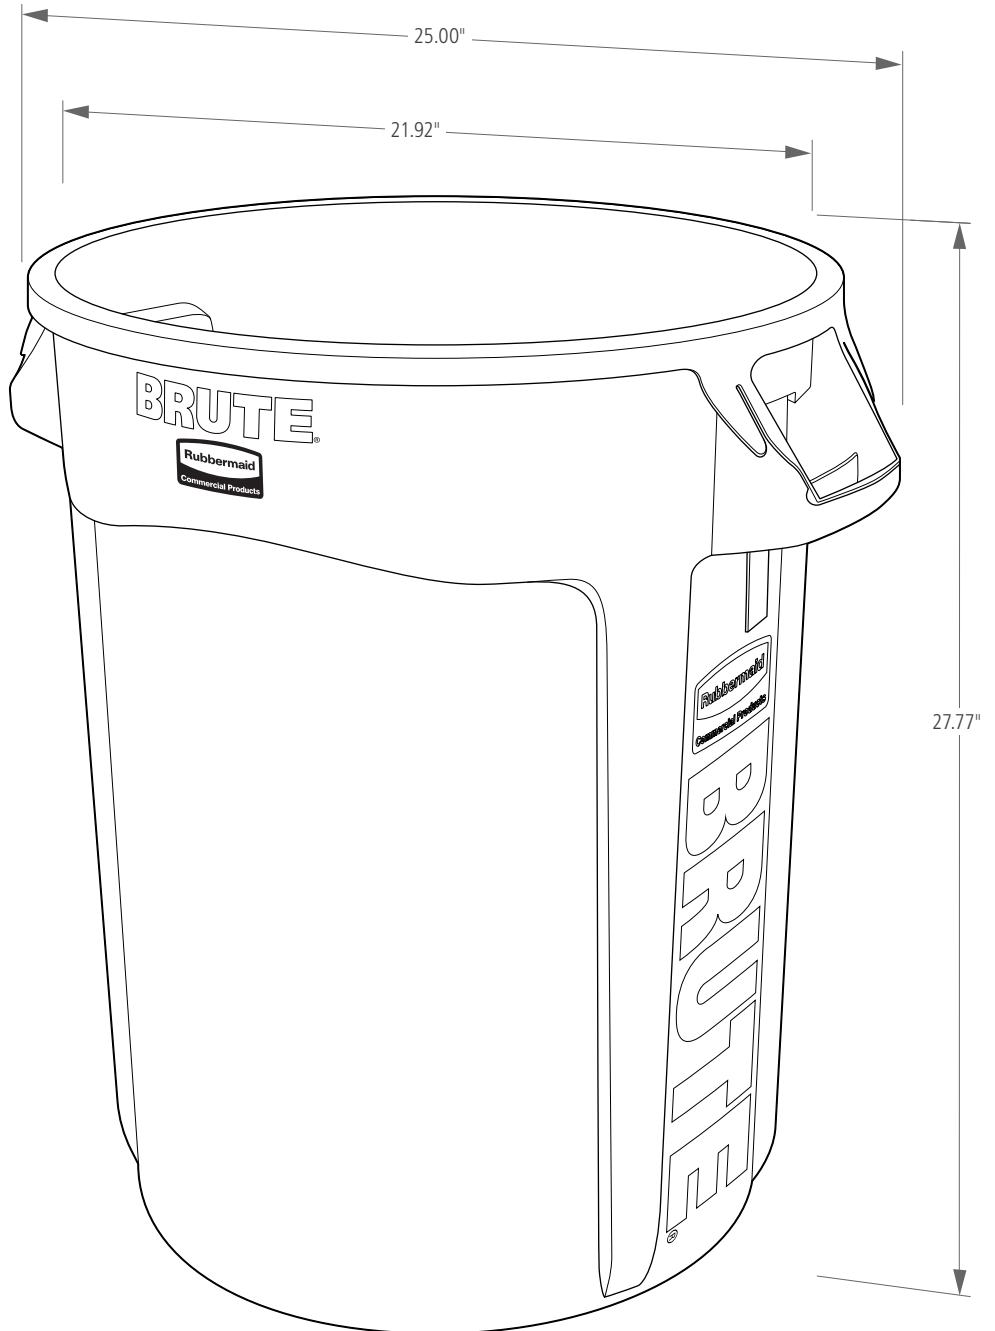

BRUTE® CONTAINERS

BRUTE® containers are guaranteed to never fade, warp, crack, or crush, with a proprietary design constructed with the highest quality material.

Features and Benefits:

- Venting channels make removing liners up to 50% easier, improving productivity and reducing the risk of injury
- Commercial-grade construction guaranteed to never fade, warp, crack, or crush
- Bag cinches secure liners, allowing for knot-free liner changes. Tested to 200,000 cycles
- Contoured base handles improve grip and ergonomics, reducing strain and improving efficiency
- Rim with rib-strengthened design increases strength and resists crushing
- Rounded handles make lifting and moving easier
- Reinforced base is specifically engineered to be dragged over rough surfaces in tough environments

2 & 21 Compliant

Vented BRUTE® 32-Gal. Container