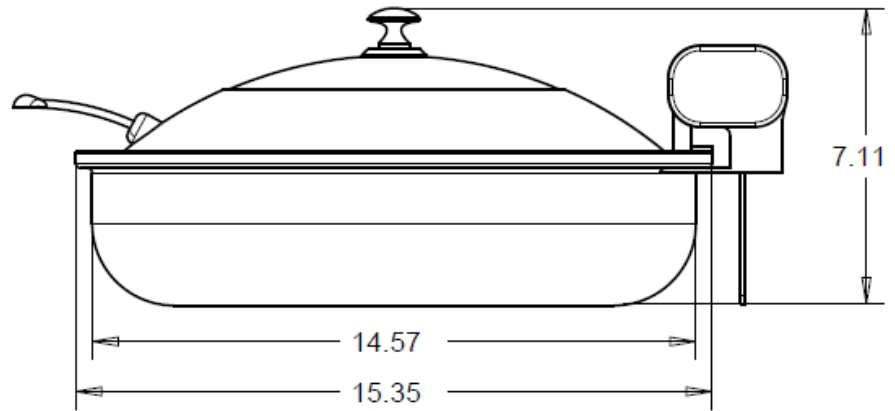

2472-6/36 Vision, Round Induction Buffet Server

www.springusa.com

Spring USA®
The Evolution of Intelligent Design®

(1) 630-527-8600