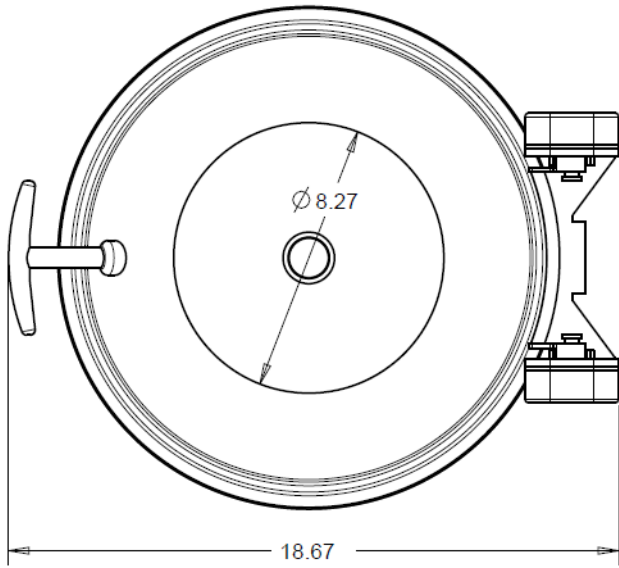

2472-6/36 Vision, Round Induction Buffet Server

www.springusa.com

Spring USA®
The Evolution of Intelligent Design®

(1) 630-527-8600