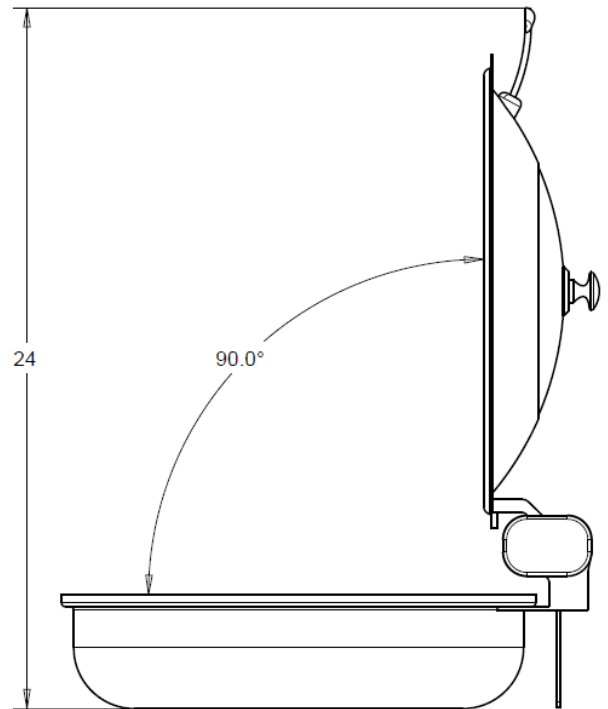

2472-6/36 Vision, Round Induction Buffet Server

www.springusa.com

Spring USA®
The Evolution of Intelligent Design®

(1) 630-527-8600