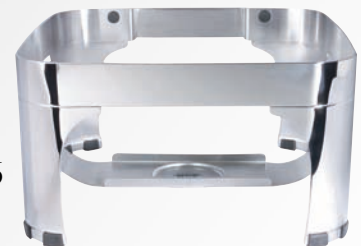

# 2474-6 Vision, Square Induction Buffet Server

Square Convertible Buffet Server, Vision Server, 18/10 Stainless Steel with chrome accents. Safe for Induction use. ***Inserts sold separately!*** Server has a 6-quart capacity.

The Vision Server features the Spring USA “***All-Angles***” Axle System, allowing the cover to hold position at virtually any angle.

Inserts offered are stainless steel or porcelain. For the varying inserts available, see Item #'s 9543/1 (porcelain insert - must be used with bracket #374-519/23) or select Item #'s 374-66/23 (stainless steel).

The Vision Server can be used with a conversion stand (sold separately). See Item #E374-6.

***Optional Stand  
Sold Separately***

Item #E374-6

[www.springusa.com](http://www.springusa.com)

**Spring** USA<sup>®</sup>  
The Evolution of Intelligent Design™