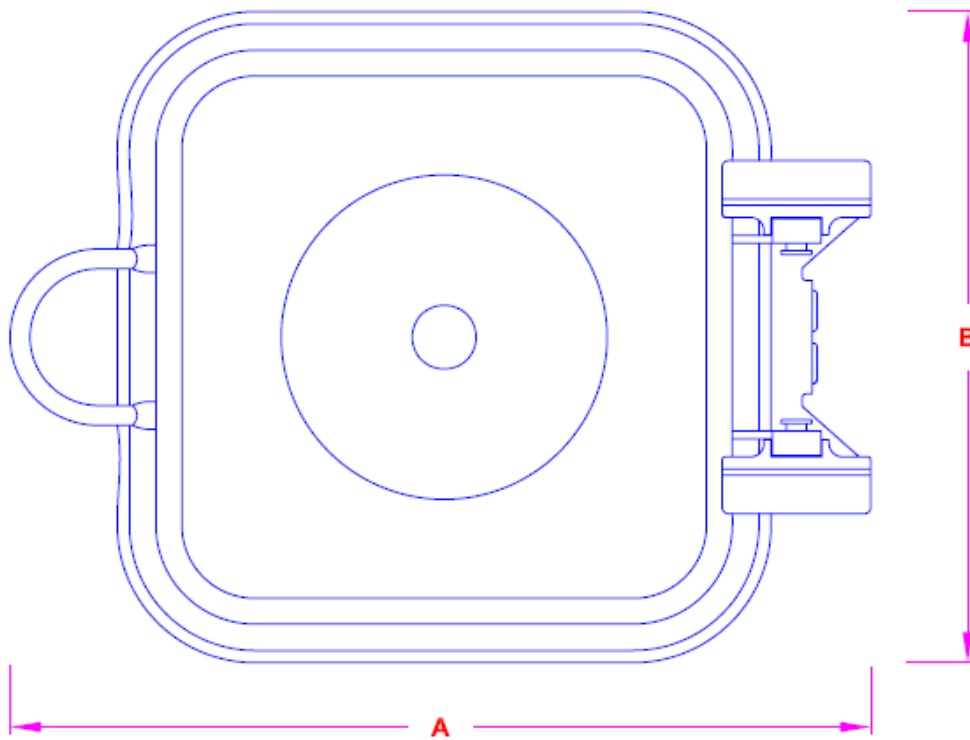

The Vision Server features the Spring USA “***All-Angles***” Axle System, allowing the cover to hold position at virtually any angle.

Inserts offered are stainless steel or porcelain. For the varying inserts available, see Item #'s 9543/1 (porcelain insert - must be used with bracket #374-519/23) or select Item #'s 374-66/23 (stainless steel).

The Vision Server can be used with a conversion stand (sold separately). See Item #E374-6.

***Optional Stand  
Sold Separately***

Item #E374-6

[www.springusa.com](http://www.springusa.com)

**Spring** USA<sup>®</sup>  
The Evolution of Intelligent Design™

# 2474-6 Vision, Square Induction Buffet Server

A	B	C	CAP.
438	323	182	3.8L
508	396	203	5.6L