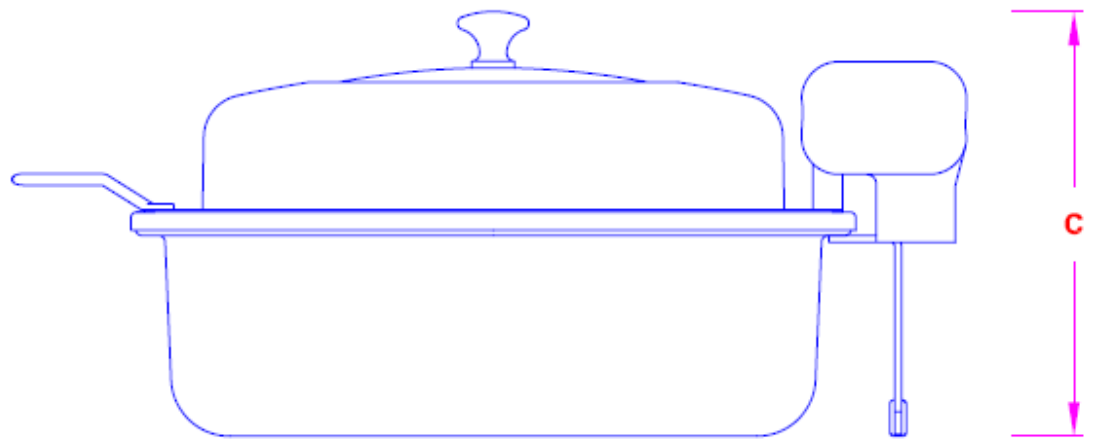

The Vision Server can be used with a conversion stand (sold separately). See Item #E374-6.

***Optional Stand  
Sold Separately***

Item #E374-6

[www.springusa.com](http://www.springusa.com)

**Spring** USA<sup>®</sup>  
The Evolution of Intelligent Design™

# 2474-6 Vision, Square Induction Buffet Server

A	B	C	CAP.
438	323	182	3.8L
508	396	203	5.6L