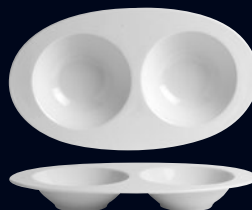

*unique, stylish accessory pieces to complement any porcelain collection*

These accessory pieces offer the perfect complement to any Steelite International porcelain collection. The multiple-well designs provide an ideal canvas for creative food presentation. Similarly, the smaller butter and tumbler pieces provide a perfect vessel for sauces, oils & dips.

Oval Rim Platter  
6302P250  
L 15 1/2" W 10 7/8"

3 Compartment Stacking Tray  
6302P279 L 15 7/8" W 6 5/8"  
Plate Cover  
5371S500 L 15 7/8" W 6 5/8"

Oval Pasta Dish w/ 2 Wells  
6302P266  
L 13" W 7 1/2" H 1 5/8"  
(10 oz Each Well)

Square Tray  
6302P271  
L W 9 1/2"

Rectangle Tray  
6302P272  
L 7 1/4" W 5 1/2"

Rectangular Sorbet Dish w/ 3 Wells  
6302P267 L 12 1/8" W 5" H 1 1/8"  
(2 oz Each Well)

Dish  
6302P261 D 4"

Square Bowl  
6302P270  
L W 5 1/8" (4 oz)