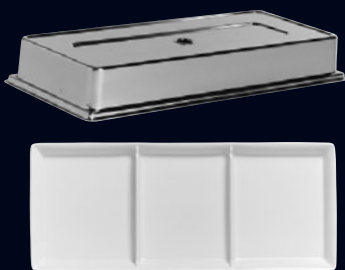

*unique, stylish accessory pieces to complement any porcelain collection*

These accessory pieces offer the perfect complement to any Steelite International porcelain collection. The multiple-well designs provide an ideal canvas for creative food presentation. Similarly, the smaller butter and tumbler pieces provide a perfect vessel for sauces, oils & dips.

Oval Rim Platter  
6302P250  
L 15 1/2" W 10 7/8"

3 Compartment Stacking Tray  
6302P279 L 15 7/8" W 6 5/8"  
Plate Cover  
5371S500 L 15 7/8" W 6 5/8"

Oval Pasta Dish w/ 2 Wells  
6302P266  
L 13" W 7 1/2" H 1 5/8"  
(10 oz Each Well)

Square Tray  
6302P271  
L W 9 1/2"

Rectangle Tray  
6302P272  
L 7 1/4" W 5 1/2"

Rectangular Sorbet Dish w/ 3 Wells  
6302P267 L 12 1/8" W 5" H 1 1/8"  
(2 oz Each Well)

Dish  
6302P261 D 4"

Square Bowl  
6302P270  
L W 5 1/8" (4 oz)