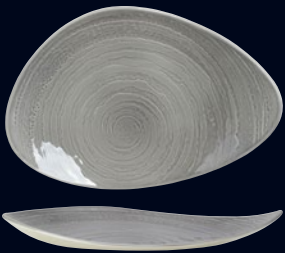

Assorted Scape Performance China shown with Scape Melamine (pgs 167-168) and Scape Glass (pgs 189-190)

Plate  
X0060 L 14 5/8"

Plate  
X0061 L 12"

Plate  
X0062 L 10"

Plate  
X0063 L 6"

Bowl  
X0070 L 11" (32 oz)

Bowl  
X0072 L 9 1/2" (12 1/2 oz)

Bowl  
X0071 L 10" (26 oz)

Bowl  
X0073 L 7" (14 1/4 oz)

Bowl  
X0074 L 5" (4 oz)

Mug  
X0080 (12 oz)

D=Diameter L=Length W=Width H=Height • All Products are Measured at Max Capacity (oz)  
All products are subject to availability. For further details of items available in each pattern, please refer to the latest price list or contact your customer service representative.

*natural, subtle textures*

Inspired by the living elements of a natural landscape, Scape portrays subtle textures and colors that are organically created in nature. Available in high alumina vitrified china, melamine and glass, its free flowing design and multi-material approach provide the ability to transition through dining styles from casual to formal and breakfast buffets to outdoor dining. Offering exceptional style, durability and grace, Scape delivers a truly innovative dining experience.

1401 Scape

1402 Scape Grey