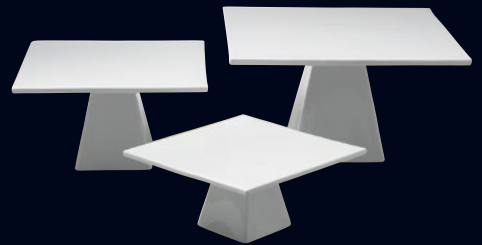

ultra-modern design, with form and function in mind

Ultra-modern risers by Roselli Design will take your buffet and tabletop presentation to new heights. Available in a bright white porcelain or lightweight melamine, each riser will elevate both sweet and savory culinary presentations. Designed with form and function in mind, these works of art can also be used as a platform for centerpieces.

Coupe Riser
6950E700 Large D 14 1/2" H 8"
6950E701 Medium D 11 1/2" H 6 1/2"
6950E702 Small D 9 1/2" H 4 1/2"

Round Riser
6950E706 Large D 14 1/2" H 8"
6950E707 Medium D 11 1/2" H 6 1/2"
6950E708 Small D 9 1/2" H 4 1/2"

Square Riser
6950E703 Large L W 14 1/2" H 8"
6950E704 Medium L W 11 1/2" H 6 1/2"
6950E705 Small L W 9 1/2" H 4 1/2"

melamine risers

Display food at any height with the 13" melamine top, designed to fit on three different base sizes, 3", 5", and 7". This system offers flexibility in display height as well as easy storage capability. Constructed completely of lightweight melamine with a beautiful easy to clean porcelain-like finish.