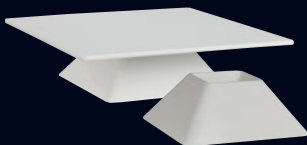

Riser Square Top
68A340EL425 L W 13"
Riser Pedestal
68A340EL426 H 3"