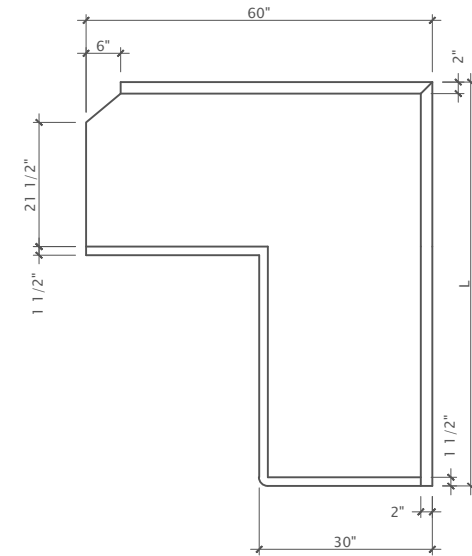

CORNER CLEAN RIGHT

Corporate Head Office
2780 Coventry Road,
Oakville, Ontario, L6H 6R1
Phone: 905-825-9665
Fax: 905-825-0965
info@tarrison.com
www.tarrison.com

US Distribution Center
150 Gratiot Blvd,
Marysville, MI 48040
www.tarrison.com

US Sales Office
29 Craftsbury Crest,
Essex Junction, VT. 05452
Phone: 802-872-9292
info@tarrison.com
www.tarrison.com