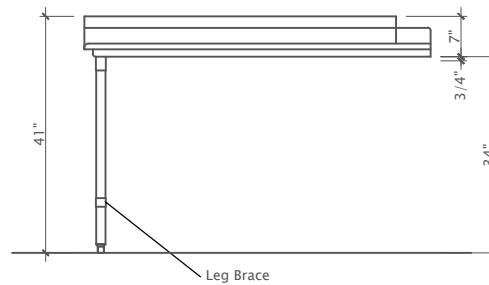

CORNER CLEAN RIGHT

Corporate Head Office
2780 Coventry Road,
Oakville, Ontario, L6H 6R1
Phone: 905-825-9665
Fax: 905-825-0965
info@tarrison.com
www.tarrison.com

US Distribution Center
150 Gratiot Blvd,
Marysville, MI 48040
www.tarrison.com

US Sales Office
29 Craftsbury Crest,
Essex Junction, VT. 05452
Phone: 802-872-9292
info@tarrison.com
www.tarrison.com