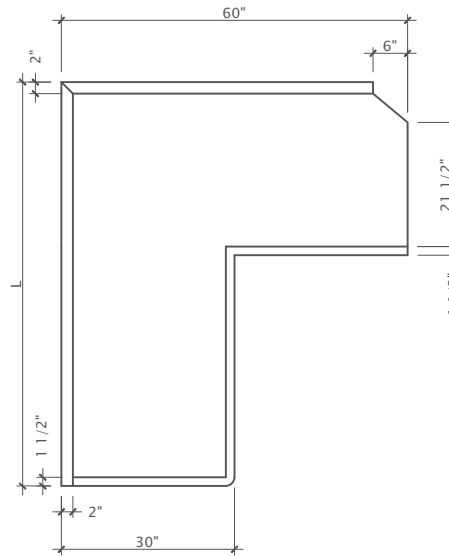

Item No: \_\_\_\_\_

Model No: \_\_\_\_\_

Qty: \_\_\_\_\_

Project: \_\_\_\_\_

**Corner Clean Dish Table**

- Heavy duty 16 Gauge stainless steel
- 7.5" backsplash
- Galvanized legs with adjustable bullet feet
- Three sided open base
- Order "L" for table left of dishwasher; order "R" for table right of dishwasher
- Signed drawing required to process order
- See page 17 for accessories

Left Model No.	Right Model No.	Overall Size D" x L" x H"	Weight lbs.
CCDT60L	CCDT60R	60 x 60 x 35	170
CCDT72L	CCDT72R	60 x 72 x 35	195
CCDT84L	CCDT84R	60 x 84 x 35	210
CCDT96L	CCDT96R	60 x 96 x 35	220
CCDT108L	CCDT108R	60 x 108 x 35	240
CCDT120L	CCDT120R	60 x 120 x 35	260

Optional Stainless Steel Legs and Undershef available, see page 18  
Sizes nominal, detailed specifications available upon request.  
 Specifications subject to change without notice.

CORNER CLEAN LEFT