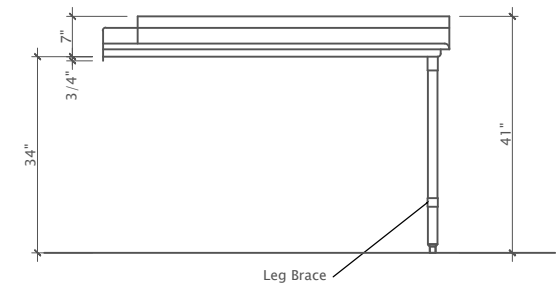

CORNER CLEAN RIGHT

Corporate Head Office
2780 Coventry Road,
Oakville, Ontario, L6H 6R1
Phone: 905-825-9665
Fax: 905-825-0965
info@tarrison.com
www.tarrison.com

US Distribution Center
150 Gratiot Blvd,
Marysville, MI 48040
www.tarrison.com

US Sales Office
29 Craftsbury Crest,
Essex Junction, VT. 05452
Phone: 802-872-9292
info@tarrison.com
www.tarrison.com