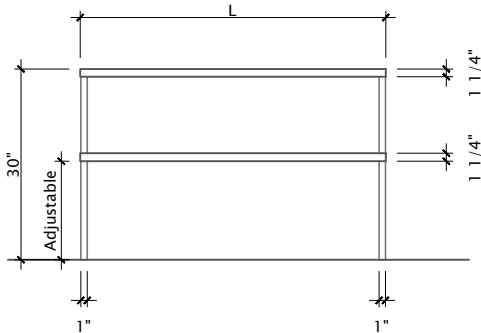

Item No: _____
 Model No: _____
 Qty: _____
 Project: _____

NSF Approved

NOTE: 84" and 96" long units to have 6 legs

CLIP FOR EACH LEG
3/4"

SINGLE OVERSHELF

DOUBLE OVERSHELF

Work Table Overshelves

- Heavy duty 18 Gauge stainless steel shelf tops
- Mounting brackets and clips supplied
- Mounting and/or assembly required

Model No.	Size D" x L" x H"	Weight lbs.
SINGLE OVERSHELF - 12" DEEP		
SOS1236	12 x 36 x 18	14.0
SOS1248	12 x 48 x 18	16.0
SOS1260	12 x 60 x 18	20.0
SOS1272	12 x 72 x 18	24.0
SOS1284	12 x 84 x 18	28.0
SOS1296	12 x 96 x 18	32.0

Model No.	Size D" x L" x H"	Weight lbs.
DOUBLE OVERSHELF - 12" DEEP		
DOS1236	12 x 36 x 30	28.0
DOS1248	12 x 48 x 30	32.0
DOS1260	12 x 60 x 30	40.0
DOS1272	12 x 72 x 30	48.0
DOS1284	12 x 84 x 30	56.0
DOS1296	12 x 96 x 30	64.0

Sizes nominal, detailed specifications available upon request. Specifications subject to change without notice.

Model No.	Size D" x L" x H"	Weight lbs.
DOUBLE OVERSHELF - 18" DEEP		
DOS1836	18 x 36 x 30	34.0
DOS1848	18 x 48 x 30	46.0
DOS1860	18 x 60 x 30	60.0
DOS1872	18 x 72 x 30	70.0
DOS1884	18 x 84 x 30	80.0
DOS1896	18 x 96 x 30	90.0