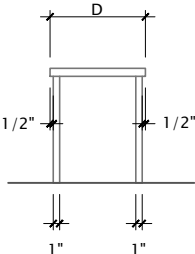

Item No: _____
 Model No: _____
 Qty: _____
 Project: _____

NSF Approved

NOTE: 84" and 96" long units to have 6 legs

CLIP FOR EACH LEG
3/4"

SINGLE OVERSHELF

DOUBLE OVERSHELF

Work Table Overshelves

- Heavy duty 18 Gauge stainless steel shelf tops
- Mounting brackets and clips supplied
- Mounting and/or assembly required

Model No.	Size D" x L" x H"	Weight lbs.
SINGLE OVERSHELF - 12" DEEP		
SOS1236	12 x 36 x 18	14.0
SOS1248	12 x 48 x 18	16.0
SOS1260	12 x 60 x 18	20.0
SOS1272	12 x 72 x 18	24.0
SOS1284	12 x 84 x 18	28.0
SOS1296	12 x 96 x 18	32.0

Model No.	Size D" x L" x H"	Weight lbs.
DOUBLE OVERSHELF - 12" DEEP		
DOS1236	12 x 36 x 30	28.0
DOS1248	12 x 48 x 30	32.0
DOS1260	12 x 60 x 30	40.0
DOS1272	12 x 72 x 30	48.0
DOS1284	12 x 84 x 30	56.0
DOS1296	12 x 96 x 30	64.0

Sizes nominal, detailed specifications available upon request. Specifications subject to change without notice.

Model No.	Size D" x L" x H"	Weight lbs.
DOUBLE OVERSHELF - 18" DEEP		
DOS1836	18 x 36 x 30	34.0
DOS1848	18 x 48 x 30	46.0
DOS1860	18 x 60 x 30	60.0
DOS1872	18 x 72 x 30	70.0
DOS1884	18 x 84 x 30	80.0
DOS1896	18 x 96 x 30	90.0