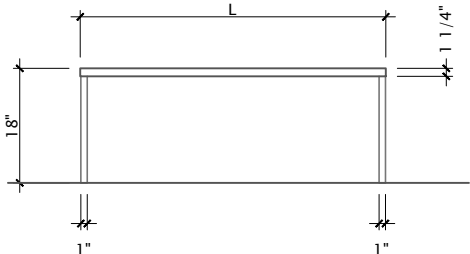

Item No: _____
 Model No: _____
 Qty: _____
 Project: _____

NSF Approved

NOTE: 84" and 96" long units to have 6 legs

CLIP FOR EACH LEG
3/4"

SINGLE OVERSHELF

DOUBLE OVERSHELF

Work Table Overshelves

- Heavy duty 18 Gauge stainless steel shelf tops
- Mounting brackets and clips supplied
- Mounting and/or assembly required

Model No.	Size D" x L" x H"	Weight lbs.
SINGLE OVERSHELF - 12" DEEP		
SOS1236	12 x 36 x 18	14.0
SOS1248	12 x 48 x 18	16.0
SOS1260	12 x 60 x 18	20.0
SOS1272	12 x 72 x 18	24.0
SOS1284	12 x 84 x 18	28.0
SOS1296	12 x 96 x 18	32.0

Model No.	Size D" x L" x H"	Weight lbs.
DOUBLE OVERSHELF - 12" DEEP		
DOS1236	12 x 36 x 30	28.0
DOS1248	12 x 48 x 30	32.0
DOS1260	12 x 60 x 30	40.0
DOS1272	12 x 72 x 30	48.0
DOS1284	12 x 84 x 30	56.0
DOS1296	12 x 96 x 30	64.0

Sizes nominal, detailed specifications available upon request. Specifications subject to change without notice.

Model No.	Size D" x L" x H"	Weight lbs.
DOUBLE OVERSHELF - 18" DEEP		
DOS1836	18 x 36 x 30	34.0
DOS1848	18 x 48 x 30	46.0
DOS1860	18 x 60 x 30	60.0
DOS1872	18 x 72 x 30	70.0
DOS1884	18 x 84 x 30	80.0
DOS1896	18 x 96 x 30	90.0