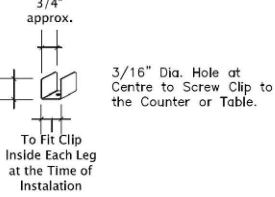

Item No: _____
 Model No: _____
 Qty: _____
 Project: _____

NSF Approved

NOTE: 84" and 96" long units to have 6 legs

CLIP FOR EACH LEG
3/4"

SINGLE OVERSHELF

DOUBLE OVERSHELF

Work Table Overshelves

- Heavy duty 18 Gauge stainless steel shelf tops
- Mounting brackets and clips supplied
- Mounting and/or assembly required

Model No.	Size D" x L" x H"	Weight lbs.
DOUBLE OVERSHELF - 15" DEEP		
DOS1536	15 x 36 x 30	30.0
DOS1548	15 x 48 x 30	38.0
DOS1560	15 x 60 x 30	50.0
DOS1572	15 x 72 x 30	58.0
DOS1584	15 x 84 x 30	66.0
DOS1596	15 x 96 x 30	76.0

Sizes nominal, detailed specifications available upon request. Specifications subject to change without notice.

Model No.	Size D" x L" x H"	Weight lbs.
DOUBLE OVERSHELF - 18" DEEP		
DOS1836	18 x 36 x 30	34.0
DOS1848	18 x 48 x 30	46.0
DOS1860	18 x 60 x 30	60.0
DOS1872	18 x 72 x 30	70.0
DOS1884	18 x 84 x 30	80.0
DOS1896	18 x 96 x 30	90.0