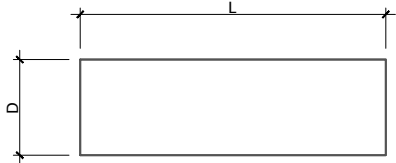

Item No: _____
 Model No: _____
 Qty: _____
 Project: _____

NSF Approved

NOTE: 84" and 96" long units to have 6 legs

CLIP FOR EACH LEG
3/4"

SINGLE OVERSHELF

DOUBLE OVERSHELF

Work Table Overshelves

- Heavy duty 18 Gauge stainless steel shelf tops
- Mounting brackets and clips supplied
- Mounting and/or assembly required

Model No.	Size D" x L" x H"	Weight lbs.
SINGLE OVERSHELF - 12" DEEP		
SOS1236	12 x 36 x 18	14.0
SOS1248	12 x 48 x 18	16.0
SOS1260	12 x 60 x 18	20.0
SOS1272	12 x 72 x 18	24.0
SOS1284	12 x 84 x 18	28.0
SOS1296	12 x 96 x 18	32.0

Model No.	Size D" x L" x H"	Weight lbs.
DOUBLE OVERSHELF - 12" DEEP		
DOS1236	12 x 36 x 30	28.0
DOS1248	12 x 48 x 30	32.0
DOS1260	12 x 60 x 30	40.0
DOS1272	12 x 72 x 30	48.0
DOS1284	12 x 84 x 30	56.0
DOS1296	12 x 96 x 30	64.0

Sizes nominal, detailed specifications available upon request. Specifications subject to change without notice.

Model No.	Size D" x L" x H"	Weight lbs.
DOUBLE OVERSHELF - 18" DEEP		
DOS1836	18 x 36 x 30	34.0
DOS1848	18 x 48 x 30	46.0
DOS1860	18 x 60 x 30	60.0
DOS1872	18 x 72 x 30	70.0
DOS1884	18 x 84 x 30	80.0
DOS1896	18 x 96 x 30	90.0