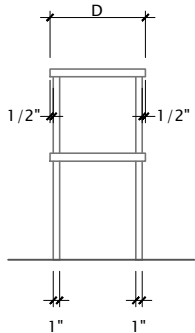

Item No: _____
 Model No: _____
 Qty: _____
 Project: _____

NSF Approved

NOTE: 84" and 96" long units to have 6 legs

CLIP FOR EACH LEG
3/4"

SINGLE OVERSHELF

DOUBLE OVERSHELF

Work Table Overshelves

- Heavy duty 18 Gauge stainless steel shelf tops
- Mounting brackets and clips supplied
- Mounting and/or assembly required

Model No.	Size D" x L" x H"	Weight lbs.
SINGLE OVERSHELF - 12" DEEP		
SOS1236	12 x 36 x 18	14.0
SOS1248	12 x 48 x 18	16.0
SOS1260	12 x 60 x 18	20.0
SOS1272	12 x 72 x 18	24.0
SOS1284	12 x 84 x 18	28.0
SOS1296	12 x 96 x 18	32.0

Model No.	Size D" x L" x H"	Weight lbs.
DOUBLE OVERSHELF - 12" DEEP		
DOS1236	12 x 36 x 30	28.0
DOS1248	12 x 48 x 30	32.0
DOS1260	12 x 60 x 30	40.0
DOS1272	12 x 72 x 30	48.0
DOS1284	12 x 84 x 30	56.0
DOS1296	12 x 96 x 30	64.0

Sizes nominal, detailed specifications available upon request. Specifications subject to change without notice.

Model No.	Size D" x L" x H"	Weight lbs.
DOUBLE OVERSHELF - 18" DEEP		
DOS1836	18 x 36 x 30	34.0
DOS1848	18 x 48 x 30	46.0
DOS1860	18 x 60 x 30	60.0
DOS1872	18 x 72 x 30	70.0
DOS1884	18 x 84 x 30	80.0
DOS1896	18 x 96 x 30	90.0