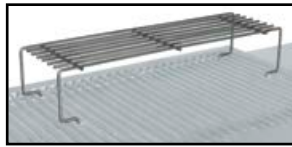

## BUBBA Q™ Accessories

Enhance your grilling experience with the BUBBA Q™ Accessories Collection

Stainless Steel Side Shelf

Stainless Side Shelf with Sauce Tray

Removable Stainless Griddle

Warming Rack

Stainless Steel Steamer Pan

Stainless Steel Smoker Box

Heavy Duty Vinyl Cover

Stainless Steel Front Shelf

Rotisserie Kit - 36"

Rotisserie Kit - 48"

Stainless Steel Wind Guard