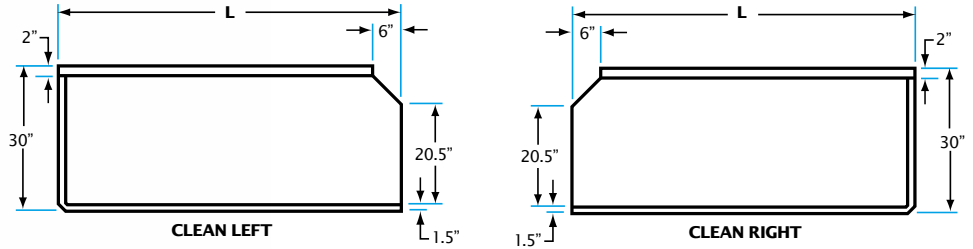

Clean Dish Tables

Clean Dish Table

- Heavy duty 16 Gauge stainless steel
- 7.5" backsplash
- Galvanized legs with adjustable bullet feet
- Three sided open base
- Order "L" for table left of dishwasher; order "R" for table right of dishwasher
- Available 14 gauge as special order - add "-14" to item number and add 25% to list price

CDT60R

Model No.	Description	Overall Size D" x L" x H"	Weight lbs.
CDT24R	Right side	30 x 24 x 35	45
CDT24L	Left side	30 x 24 x 35	45
CDT36R	Right side	30 x 36 x 35	50
CDT36L	Left side	30 x 36 x 35	50
CDT48R	Right side	30 x 48 x 35	65
CDT48L	Left side	30 x 48 x 35	65
CDT60R	Right side	30 x 60 x 35	75
CDT60L	Left side	30 x 60 x 35	75
CDT72R	Right side	30 x 72 x 35	90
CDT72L	Left side	30 x 72 x 35	90
CDT84R	Right side	30 x 84 x 35	105
CDT84L	Left side	30 x 84 x 35	105
CDT96R	Right side	30 x 96 x 35	115
CDT96L	Left side	30 x 96 x 35	115
CDT108R	Right side	30 x 108 x 35	125
CDT108L	Left side	30 x 108 x 35	125
CDT120R	Right side	30 x 120 x 35	140
CDT120L	Left side	30 x 120 x 35	140

Sizes nominal, detailed specifications available upon request.
Specifications subject to change without notice.

Note: Use at least 12" shorter undershelf than dish table size

Undershelf with 6" Legs for Clean or Soiled Dish Table		
Model No. Stainless Steel	Size D" x L"	Weight lbs.
DTU30246S	22 x 24	16
DTU30366S	22 x 36	18
DTU30486S	22 x 48	22
DTU30606S	22 x 60	27
DTU30726S	22 x 72	32
SSLEG	35	4