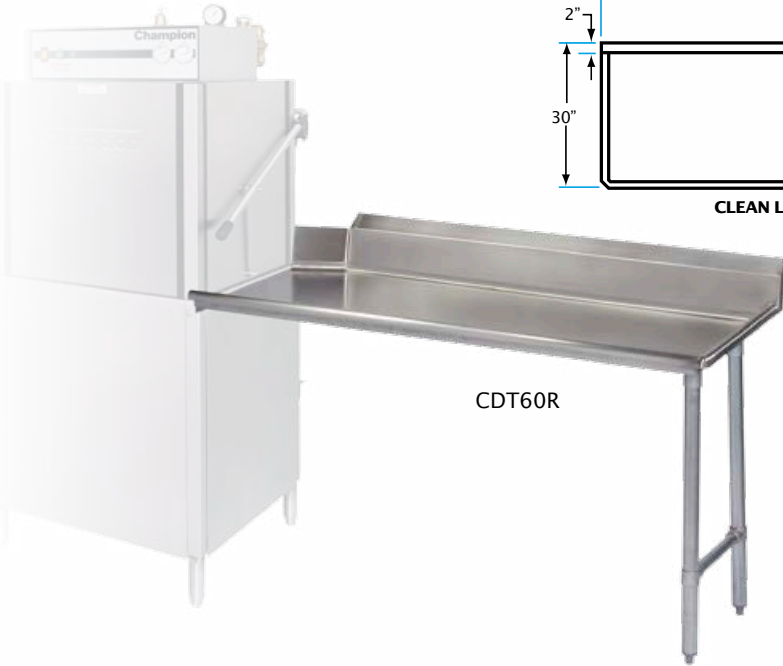

Clean Dish Tables

Clean Dish Table

- Heavy duty 16 Gauge stainless steel
- 7.5" backsplash
- Galvanized legs with adjustable bullet feet
- Three sided open base
- Order "L" for table left of dishwasher; order "R" for table right of dishwasher
- Available 14 gauge as special order - add "-14" to item number and add 25% to list price

CDT60R

Model No.	Description	Overall Size D" x L" x H"	Weight lbs.
CDT24R	Right side	30 x 24 x 35	45
CDT24L	Left side	30 x 24 x 35	45
CDT36R	Right side	30 x 36 x 35	50
CDT36L	Left side	30 x 36 x 35	50
CDT48R	Right side	30 x 48 x 35	65
CDT48L	Left side	30 x 48 x 35	65
CDT60R	Right side	30 x 60 x 35	75
CDT60L	Left side	30 x 60 x 35	75
CDT72R	Right side	30 x 72 x 35	90
CDT72L	Left side	30 x 72 x 35	90
CDT84R	Right side	30 x 84 x 35	105
CDT84L	Left side	30 x 84 x 35	105
CDT96R	Right side	30 x 96 x 35	115
CDT96L	Left side	30 x 96 x 35	115
CDT108R	Right side	30 x 108 x 35	125
CDT108L	Left side	30 x 108 x 35	125
CDT120R	Right side	30 x 120 x 35	140
CDT120L	Left side	30 x 120 x 35	140

Sizes nominal, detailed specifications available upon request.
Specifications subject to change without notice.

Note: Use at least 12" shorter undershelf than dish table size

Undershelf with 6" Legs for Clean or Soiled Dish Table		
Model No. Stainless Steel	Size D" x L"	Weight lbs.
DTU30246S	22 x 24	16
DTU30366S	22 x 36	18
DTU30486S	22 x 48	22
DTU30606S	22 x 60	27
DTU30726S	22 x 72	32
SSLEG	35	4