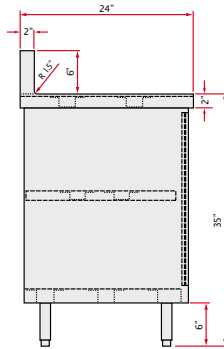

Stainless Steel Cabinet Series

Model No. CO3048B

6" Backsplash Open Cabinet

- All Heavy Duty Series Stainless Steel Construction
- Fully Welded and Assembled
- Reinforced Frame and H-Style Hat Channels
- Adjustable Stainless Steel Intermediate Shelf
- Adjustable Stainless Steel heavy duty Leg Assembly
- Optional Drawers come complete with Locks
- Full extension drawer slides

Dimensions for 24" deep cabinet

Model No. with open front	Weight lbs.	Model No. with open front & 3 drawers	Weight lbs.	Size D" x L" x H"
24" DEEP CABINETS with 6" Backsplash				
CO2436B	120	CO2436BD	130	24 x 36 x 35/41
CO2442B	130	CO2442BD	140	24 x 42 x 35/41
CO2448B	140	CO2448BD	150	24 x 48 x 35/41
CO2460B	165	CO2460BD	175	24 x 60 x 35/41
CO2472B	200	CO2472BD	210	24 x 72 x 35/41
CO2484B	230	CO2484BD	240	24 x 84 x 35/41
CO2496B	260	CO2496BD	270	24 x 96 x 35/41
30" DEEP CABINETS with 6" Backsplash				
CO3036B	130	CO3036BD	140	30 x 36 x 35/41
CO3042B	145	CO3042BD	155	30 x 42 x 35/41
CO3048B	160	CO3048BD	170	30 x 48 x 35/41
CO3060B	190	CO3060BD	200	30 x 60 x 35/41
CO3072B	220	CO3072BD	230	30 x 72 x 35/41
CO3084B	250	CO3084BD	260	30 x 84 x 35/41
CO3096B	280	CO3096BD	290	30 x 96 x 35/41

Sizes nominal, specifications subject to change without notice.

6"H x 2"D box style radius backsplash

Optional Sinks, Factory Installed see price chart on page 41

Model No. CO3048BD