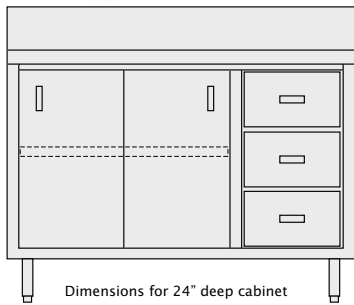

Stainless Steel Cabinet Series

Model No. CO3048B

6" Backsplash Open Cabinet

- All Heavy Duty Series Stainless Steel Construction
- Fully Welded and Assembled
- Reinforced Frame and H-Style Hat Channels
- Adjustable Stainless Steel Intermediate Shelf
- Adjustable Stainless Steel heavy duty Leg Assembly
- Optional Drawers come complete with Locks
- Full extension drawer slides

Dimensions for 24" deep cabinet

Model No. with open front	Weight lbs.	Model No. with open front & 3 drawers	Weight lbs.	Size D" x L" x H"
24" DEEP CABINETS with 6" Backsplash				
CO2436B	120	CO2436BD	130	24 x 36 x 35/41
CO2442B	130	CO2442BD	140	24 x 42 x 35/41
CO2448B	140	CO2448BD	150	24 x 48 x 35/41
CO2460B	165	CO2460BD	175	24 x 60 x 35/41
CO2472B	200	CO2472BD	210	24 x 72 x 35/41
CO2484B	230	CO2484BD	240	24 x 84 x 35/41
CO2496B	260	CO2496BD	270	24 x 96 x 35/41
30" DEEP CABINETS with 6" Backsplash				
CO3036B	130	CO3036BD	140	30 x 36 x 35/41
CO3042B	145	CO3042BD	155	30 x 42 x 35/41
CO3048B	160	CO3048BD	170	30 x 48 x 35/41
CO3060B	190	CO3060BD	200	30 x 60 x 35/41
CO3072B	220	CO3072BD	230	30 x 72 x 35/41
CO3084B	250	CO3084BD	260	30 x 84 x 35/41
CO3096B	280	CO3096BD	290	30 x 96 x 35/41

Sizes nominal, specifications subject to change without notice.

6"H x 2"D box style radius backsplash

Optional Sinks, Factory Installed see price chart on page 41

Model No. CO3048BD