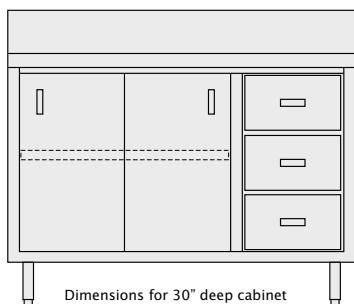

Stainless Steel Cabinet Series

Model No. C3048B

Dimensions for 30" deep cabinet

6" Backsplash Cabinet

- All Heavy Duty Series Stainless Steel Construction
- Fully Welded and Assembled
- Reinforced Frame and H-Style Hat Channels
- Removable Sliding Stainless Steel Doors
- Adjustable Stainless Steel Intermediate Shelf
- Adjustable Stainless Steel heavy duty Leg Assembly
- Optional Drawers come complete with Locks
- Full extension drawer slides

Model No. with 2 sliding doors	Weight lbs.	Model No. with 2 doors & 3 drawers	Weight lbs.	Size D" x L" x H"
24" DEEP CABINETS with 6" Backsplash				
C2436B	120	C2436BD	130	24 x 36 x 35/41
C2442B	135	C2442BD	145	24 x 42 x 35/41
C2448B	145	C2448BD	155	24 x 48 x 35/41
C2460B	175	C2460BD	185	24 x 60 x 35/41
C2472B	210	C2472BD	220	24 x 72 x 35/41
C2484B	240	C2484BD	250	24 x 84 x 35/41
C2496B	270	C2496BD	280	24 x 96 x 35/41
30" DEEP CABINETS with 6" Backsplash				
C3036B	140	C3036BD	150	30 x 36 x 35/41
C3042B	155	C3042BD	165	30 x 42 x 35/41
C3048B	170	C3048BD	180	30 x 48 x 35/41
C3060B	200	C3060BD	210	30 x 60 x 35/41
C3072B	230	C3072BD	240	30 x 72 x 35/41
C3084B	260	C3084BD	270	30 x 84 x 35/41
C3096B	290	C3096BD	300	30 x 96 x 35/41

Sizes nominal, specifications subject to change without notice.

All Drawer Cabinets

- Same features as 6" Backsplash Cabinets above
- Three drawers as shown below
- 30"D holds 2 - 12x20 pans;
- 24"D holds 1 full & 1 half long pan

C2424BD 24" x 24" x 35" 110lbs.
C3024BD 30" x 24" x 35" 125lbs.

Model No. C3048BD