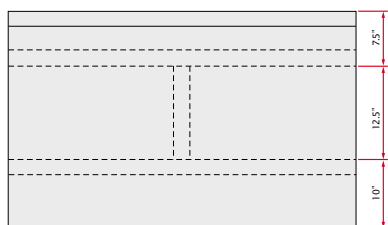

Stainless Steel Cabinet Series

Model No. C3048B

Dimensions for 30" deep cabinet

6" Backsplash Cabinet

- All Heavy Duty Series Stainless Steel Construction
- Fully Welded and Assembled
- Reinforced Frame and H-Style Hat Channels
- Removable Sliding Stainless Steel Doors
- Adjustable Stainless Steel Intermediate Shelf
- Adjustable Stainless Steel heavy duty Leg Assembly
- Optional Drawers come complete with Locks
- Full extension drawer slides

Model No. with 2 sliding doors	Weight lbs.	Model No. with 2 doors & 3 drawers	Weight lbs.	Size D" x L" x H"
24" DEEP CABINETS with 6" Backsplash				
C2436B	120	C2436BD	130	24 x 36 x 35/41
C2442B	135	C2442BD	145	24 x 42 x 35/41
C2448B	145	C2448BD	155	24 x 48 x 35/41
C2460B	175	C2460BD	185	24 x 60 x 35/41
C2472B	210	C2472BD	220	24 x 72 x 35/41
C2484B	240	C2484BD	250	24 x 84 x 35/41
C2496B	270	C2496BD	280	24 x 96 x 35/41
30" DEEP CABINETS with 6" Backsplash				
C3036B	140	C3036BD	150	30 x 36 x 35/41
C3042B	155	C3042BD	165	30 x 42 x 35/41
C3048B	170	C3048BD	180	30 x 48 x 35/41
C3060B	200	C3060BD	210	30 x 60 x 35/41
C3072B	230	C3072BD	240	30 x 72 x 35/41
C3084B	260	C3084BD	270	30 x 84 x 35/41
C3096B	290	C3096BD	300	30 x 96 x 35/41

Sizes nominal, specifications subject to change without notice.

All Drawer Cabinets

- Same features as 6" Backsplash Cabinets above
- Three drawers as shown below
- 30"D holds 2 - 12x20 pans;
- 24"D holds 1 full & 1 half long pan

C2424BD 24" x 24" x 35" 110lbs.
C3024BD 30" x 24" x 35" 125lbs.

Model No. C3048BD