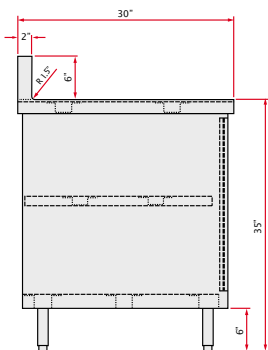

Stainless Steel Cabinet Series

Model No. C3048B

Dimensions for 30" deep cabinet

6" Backsplash Cabinet

- All Heavy Duty Series Stainless Steel Construction
- Fully Welded and Assembled
- Reinforced Frame and H-Style Hat Channels
- Removable Sliding Stainless Steel Doors
- Adjustable Stainless Steel Intermediate Shelf
- Adjustable Stainless Steel heavy duty Leg Assembly
- Optional Drawers come complete with Locks
- Full extension drawer slides

Model No. with 2 sliding doors	Weight lbs.	Model No. with 2 doors & 3 drawers	Weight lbs.	Size D" x L" x H"
24" DEEP CABINETS with 6" Backsplash				
C2436B	120	C2436BD	130	24 x 36 x 35/41
C2442B	135	C2442BD	145	24 x 42 x 35/41
C2448B	145	C2448BD	155	24 x 48 x 35/41
C2460B	175	C2460BD	185	24 x 60 x 35/41
C2472B	210	C2472BD	220	24 x 72 x 35/41
C2484B	240	C2484BD	250	24 x 84 x 35/41
C2496B	270	C2496BD	280	24 x 96 x 35/41
30" DEEP CABINETS with 6" Backsplash				
C3036B	140	C3036BD	150	30 x 36 x 35/41
C3042B	155	C3042BD	165	30 x 42 x 35/41
C3048B	170	C3048BD	180	30 x 48 x 35/41
C3060B	200	C3060BD	210	30 x 60 x 35/41
C3072B	230	C3072BD	240	30 x 72 x 35/41
C3084B	260	C3084BD	270	30 x 84 x 35/41
C3096B	290	C3096BD	300	30 x 96 x 35/41

Sizes nominal, specifications subject to change without notice.

All Drawer Cabinets

- Same features as 6" Backsplash Cabinets above
- Three drawers as shown below
- 30"D holds 2 - 12x20 pans;
- 24"D holds 1 full & 1 half long pan

C2424BD 24" x 24" x 35" 110lbs.
C3024BD 30" x 24" x 35" 125lbs.

Model No. C3048BD