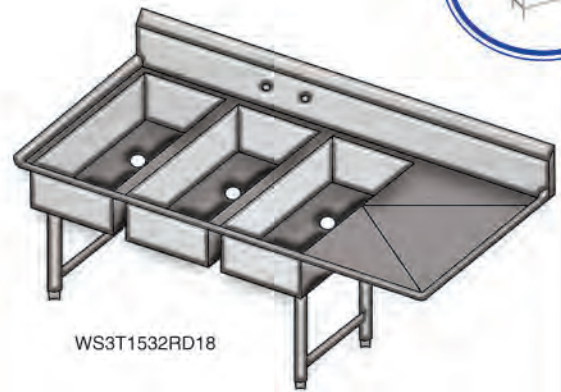

Stainless Meat Department Sinks - 3 Compartment

BOWL SIZE IN(MM)	LxW IN(MM)	DRBD SIZE IN(MM)	DRBD	SS SERIES 16 GAUGE 12" WATER LEVEL	WGT LBS (KG)
15"x32" (381x813)	69½x37½ (1765x953)	18" (457)	LEFT	WS3T1532LD18	183 (83)
			RIGHT	WS3T1532RD18	
15"x32" (381x813)	69½x37½ (1765x953)	18" (457)	LEFT & RIGHT	WS3T15322D18	193 (87)

OPTION: WB 18" WALL BRACKETS   Freight Class: 200

WS3T1532RD18

Stainless Bakery & Deli Sinks 3 Compartment

BOWL SIZE IN(MM)	LxW IN(MM)	DRBD SIZE IN(MM)	DRBD	SS SERIES 16 GAUGE 12" WATER LEVEL	WGT LBS (KG)
19"x28" (483x711)	66x33 (1676x851)	-----	-----	WS3T1928	175 (79)
19"x28" (483x711)	82½x33 (2096x851)	18" (457)	LEFT	WS3T1928LD18	189 (86)
			RIGHT	WS3T1928RD18	
19"x28" (483x711)	99x33 (2515x851)	18" (457)	LEFT & RIGHT	WS3T19282D18	199 (90)

OPTION: WB 18" WALL BRACKETS   Freight Class: 200