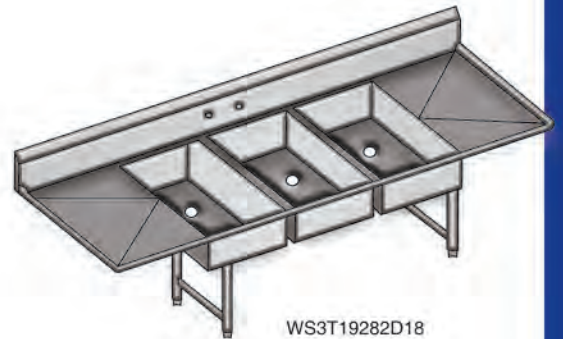

WS3T19282D18

Stainless Convenience Store Sinks

BOWL SIZE IN(MM)	LxW IN(MM)	DRBD SIZE IN(MM)	SS SERIES 16 GAUGE 12" WATER LEVEL	WGT LBS (KG)
10"x14" (254x356)	58½x19½ (1473x495)	12" (305)	WS3T10142D12	85 (38)
10"x14" (254x356)	70½x19½ (1778x495)	18" (457)	WS3T10142D18	120 (54)
14"x16" (356x406)	70½x21½ (1778x546)	12" (305)	WS3T14162D12	138 (62)

OPTION: WB 18" WALL BRACKETS   Freight Class: 200