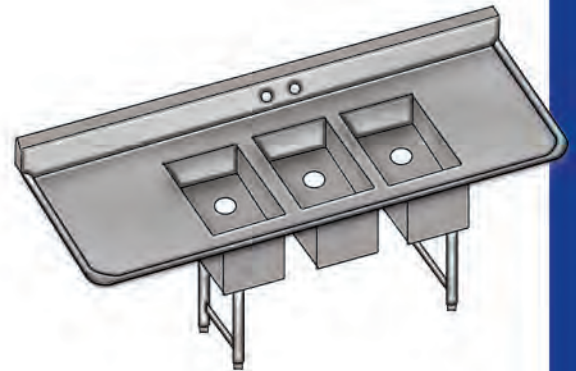

Stainless Meat Department Sinks - 3 Compartment

BOWL SIZE IN(MM)	LxW IN(MM)	DRBD SIZE IN(MM)	DRBD	SS SERIES 16 GAUGE 12" WATER LEVEL	WGT LBS (KG)
15"x32" (381x813)	69½x37½ (1765x953)	18" (457)	LEFT	WS3T1532LD18	183 (83)
			RIGHT	WS3T1532RD18	
15"x32" (381x813)	69½x37½ (1765x953)	18" (457)	LEFT & RIGHT	WS3T15322D18	193 (87)

OPTION: WB 18" WALL BRACKETS   Freight Class: 200

Stainless Bakery & Deli Sinks 3 Compartment

BOWL SIZE IN(MM)	LxW IN(MM)	DRBD SIZE IN(MM)	DRBD	SS SERIES 16 GAUGE 12" WATER LEVEL	WGT LBS (KG)
19"x28" (483x711)	66x33 (1676x851)	-----	-----	WS3T1928	175 (79)
19"x28" (483x711)	82½x33 (2096x851)	18" (457)	LEFT	WS3T1928LD18	189 (86)
			RIGHT	WS3T1928RD18	
19"x28" (483x711)	99x33 (2515x851)	18" (457)	LEFT & RIGHT	WS3T19282D18	199 (90)

OPTION: WB 18" WALL BRACKETS   Freight Class: 200

Stainless Convenience Store Sinks

BOWL SIZE IN(MM)	LxW IN(MM)	DRBD SIZE IN(MM)	SS SERIES 16 GAUGE 12" WATER LEVEL	WGT LBS (KG)
10"x14" (254x356)	58½x19½ (1473x495)	12" (305)	WS3T10142D12	85 (38)
10"x14" (254x356)	70½x19½ (1778x495)	18" (457)	WS3T10142D18	120 (54)
14"x16" (356x406)	70½x21½ (1778x546)	12" (305)	WS3T14162D12	138 (62)

OPTION: WB 18" WALL BRACKETS   Freight Class: 200

Silver Soak Sink with Chute

- Stainless steel 304 Series 14 GA Bowl
- 20"x20"x9" D Bowl
- Silver basket included
- 5" polyurethane casters, 2 with brakes

BOWL SIZE IN(MM)	LxWxH IN(MM)	MODEL	WGT LBS (KG)
20"x20"x9" (508x508x229)	24x24x20 (610x610x508)	WS1T-SS2020-8/MLC	50 (23)

Freight Class: 150