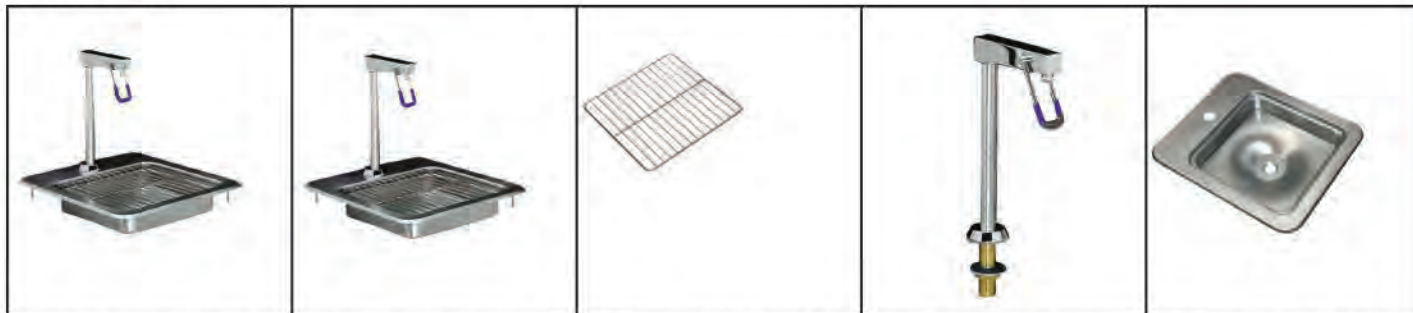

Water Station

Complete Water Station
(WS-CWS-K271000)

Glass Filler Repair Kit
(WS-GF-RKIT)

Replacement Wire Grid
(WS-RWG)

Glass Filler Faucet
(WS-GFF)

Water Station Sink
(WS-WSS)