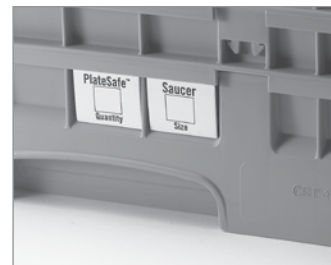

Inventory Control

A variety of base rack colors help identify at a glance both contents and quantity per rack. Available in 10 colors.

Safe, Sanitary Transportation

Camracks can be transported across large campuses or to off-site locations in one single unit. Easy to grip handles and smooth overlapping sides facilitate safe handling.

Camrack Cover Seals from the Top and Camdolly® Seals from the Bottom

Camracks interstack with racks from major manufacturers.

Content labeling options include one-color custom hot stamping or pre-printed clips that are added at factory during assembly.

Camracks are covered by one or more of the following patents: Full Base Dish Rack D412,607. Half Base Dish Rack D404,176. Half Dish Rack Extender D400,321. Enlarged Dish Rack Extender D399,614. Dish Rack with Extender 5,934,486 Utility Patent. Pronged Base Dish Rack D403,472