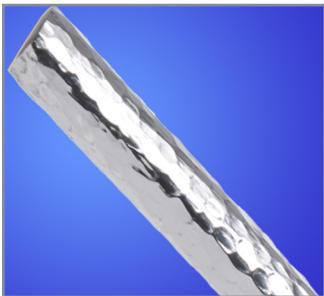

# Terra Stainless Steel Serveware

## Reimagining Rustic

The rustic charm of this hammered steel inspired serveware adds an upscale flare to foodservice displays with the unbeatable durability of stainless steel.

### Contemporary Finish

Hammered steel styling creates a rustic, urban-luxury aesthetic

### Durable Metal

Forged from 18/0, 430 grade stainless steel for a superior lifespan