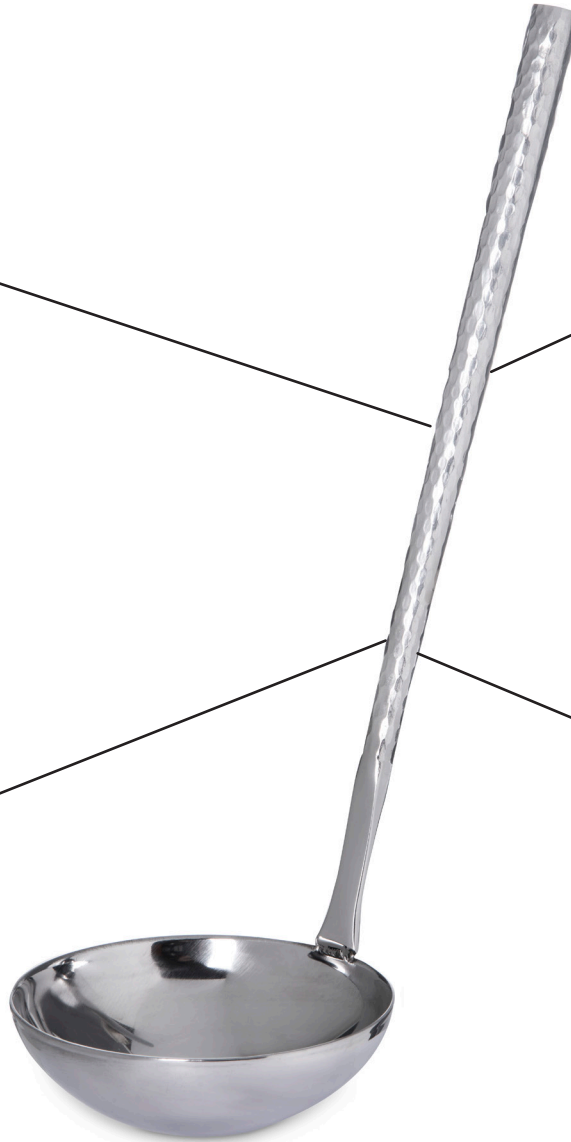

Sturdy construction for years of use

Adds elegance to buffet lines and catered events

Textured finish reflects light to make a sparkling impression

Dishwasher safe