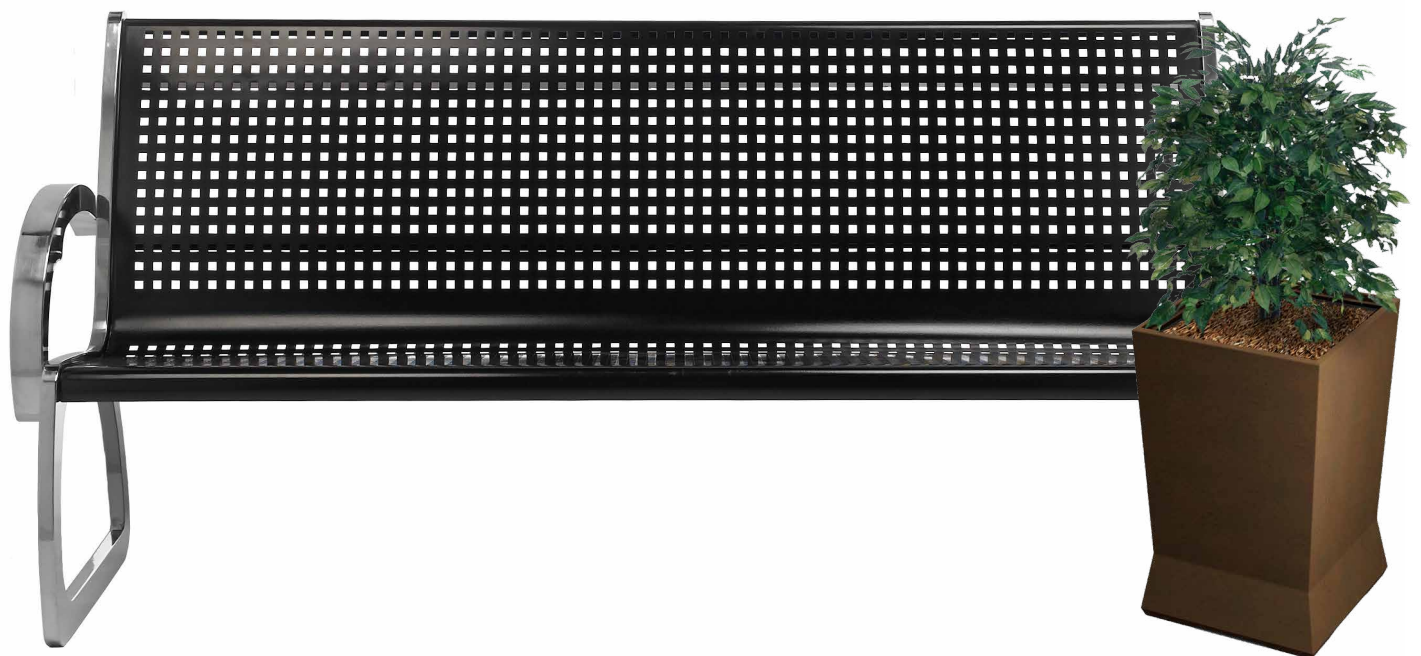

BENCHES & PLANTERS

Blurring The Lines Between Simple and Elegant...

SKYLINE SERIES

You can't go wrong with these elegant bench designs. The Skyline Series presents a style that compliments any environment while offering an inviting and comfortable seating area for your space. It incorporates a simple, yet fun design that will stand out in any setting, upgrading the look of your space instantly.

- Durable Material For Any Weather Conditions
- Ready To Use – Benches Ship Fully assembled!
- Parts Included To Be Surface Mounted For Security
- 1-year Warranty

SKYLINE BLACK BENCH W/ STAINLESS STEEL SIDES

Product # 725001

4 Ft: L: 52½" D: 27¼" H: 35½" Backrest H: 21" Seat H: 16¾" Wght: 41 lbs

Product # 725101

6 Ft: L: 76½" D: 27¼" H: 35½" Backrest H: 21" Seat H: 16¾" Wght: 61 lbs

SKYLINE STAINLESS STEEL SIDES BENCH

PATTERN OPTIONS

Black Powder
Coated

Stainless Steel

Espresso Wood

DECORATIVE PLANTERS

These simplistic planter designs blend the durability of plastic and stainless steel strength to enhance the appearance of any decor. They are offered in a variety of different sizes and colors to best fit your space!