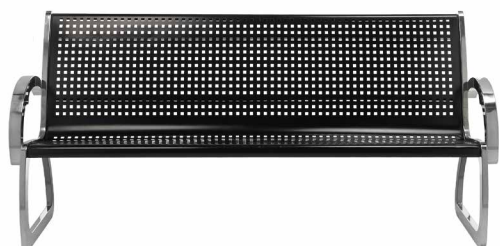

BENCHES & PLANTERS

Blurring The Lines Between Simple and Elegant...

SKYLINE SERIES

You can't go wrong with these elegant bench designs. The Skyline Series presents a style that compliments any environment while offering an inviting and comfortable seating area for your space. It incorporates a simple, yet fun design that will stand out in any setting, upgrading the look of your space instantly.

- Durable Material For Any Weather Conditions
- Ready To Use – Benches Ship Fully assembled!
- Parts Included To Be Surface Mounted For Security
- 1-year Warranty

SKYLINE BLACK BENCH W/ STAINLESS STEEL SIDES

Product # 725001

4 Ft: L: 52½" D: 27¼" H: 35½" Backrest H: 21" Seat H: 16¾" Wght: 41 lbs

Product # 725101

6 Ft: L: 76½" D: 27¼" H: 35½" Backrest H: 21" Seat H: 16¾" Wght: 61 lbs

SKYLINE STAINLESS STEEL SIDES BENCH

Product # 725229

4 Ft: L: 49½" D: 21¼" H: 21½" Seat H: 16¾" Wght: 35 lbs

Product # 725329

6 Ft: L: 73½" D: 21¼" H: 21½" Seat H: 16¾" Wght: 45lbs

SKYLINE WOOD BENCH W/ STAINLESS STEEL LEGS

Product # 725453

5 Ft: L: 63½" D: 21¼" H: 20½" Seat H: 16¾" Wght: 35 lbs