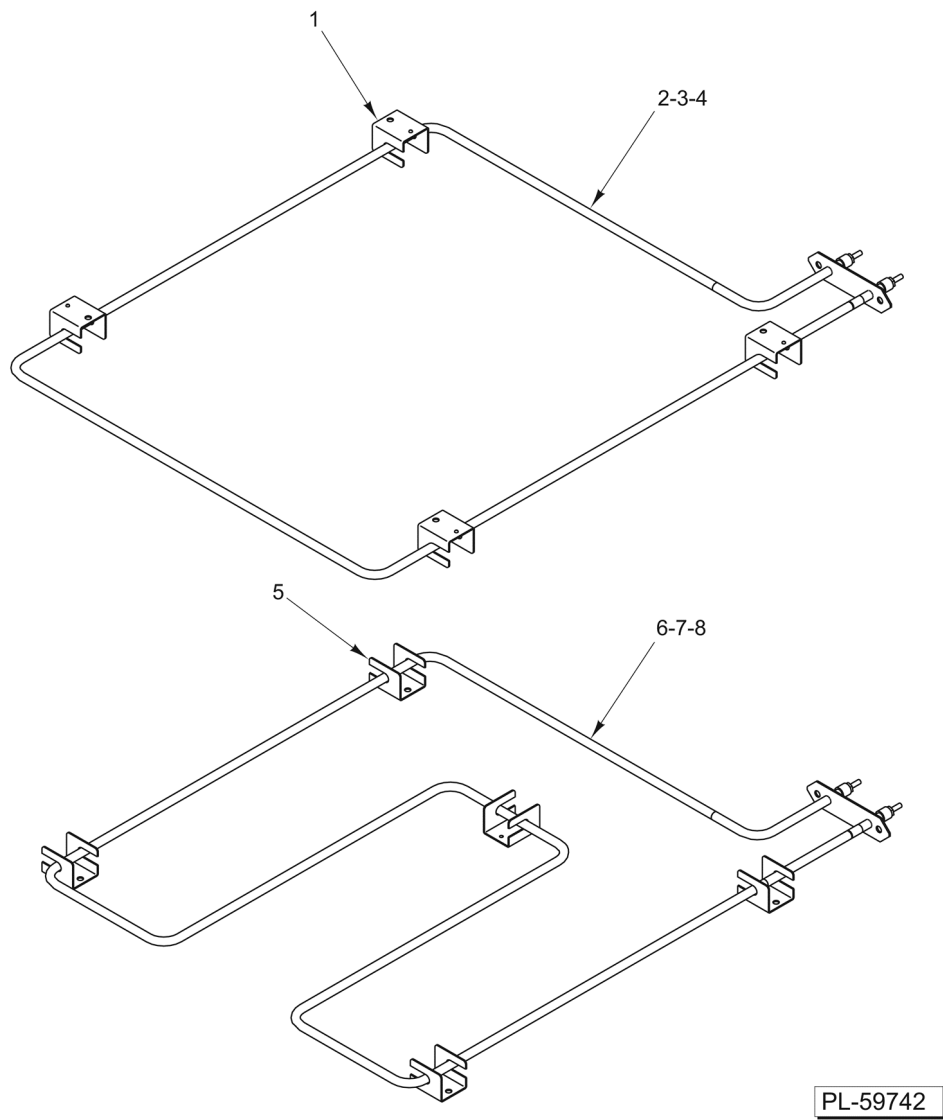

OVEN ELEMENT

OVEN ELEMENT

ILLUS. PL-59742	PART NO.	NAME OF PART	AMT.
1	00-412925-00001	Clamp - Element.....	AR
2	00-927538-0004S	Oven Element - Upper (208 V.).....	AR
3	00-927538-0005S	Oven Element - Upper (240 V.).....	AR
4	00-927538-0006S	Oven Element - Upper (480 V.).....	AR
5	00-412925-00001	Clamp - Element.....	AR
6	00-927538-0001S	Oven Element - Lower (208 V.).....	AR
7	00-927538-0002S	Oven Element - Lower (240 V.).....	AR
8	00-927538-0003S	Oven Element - Lower (480 V.).....	AR