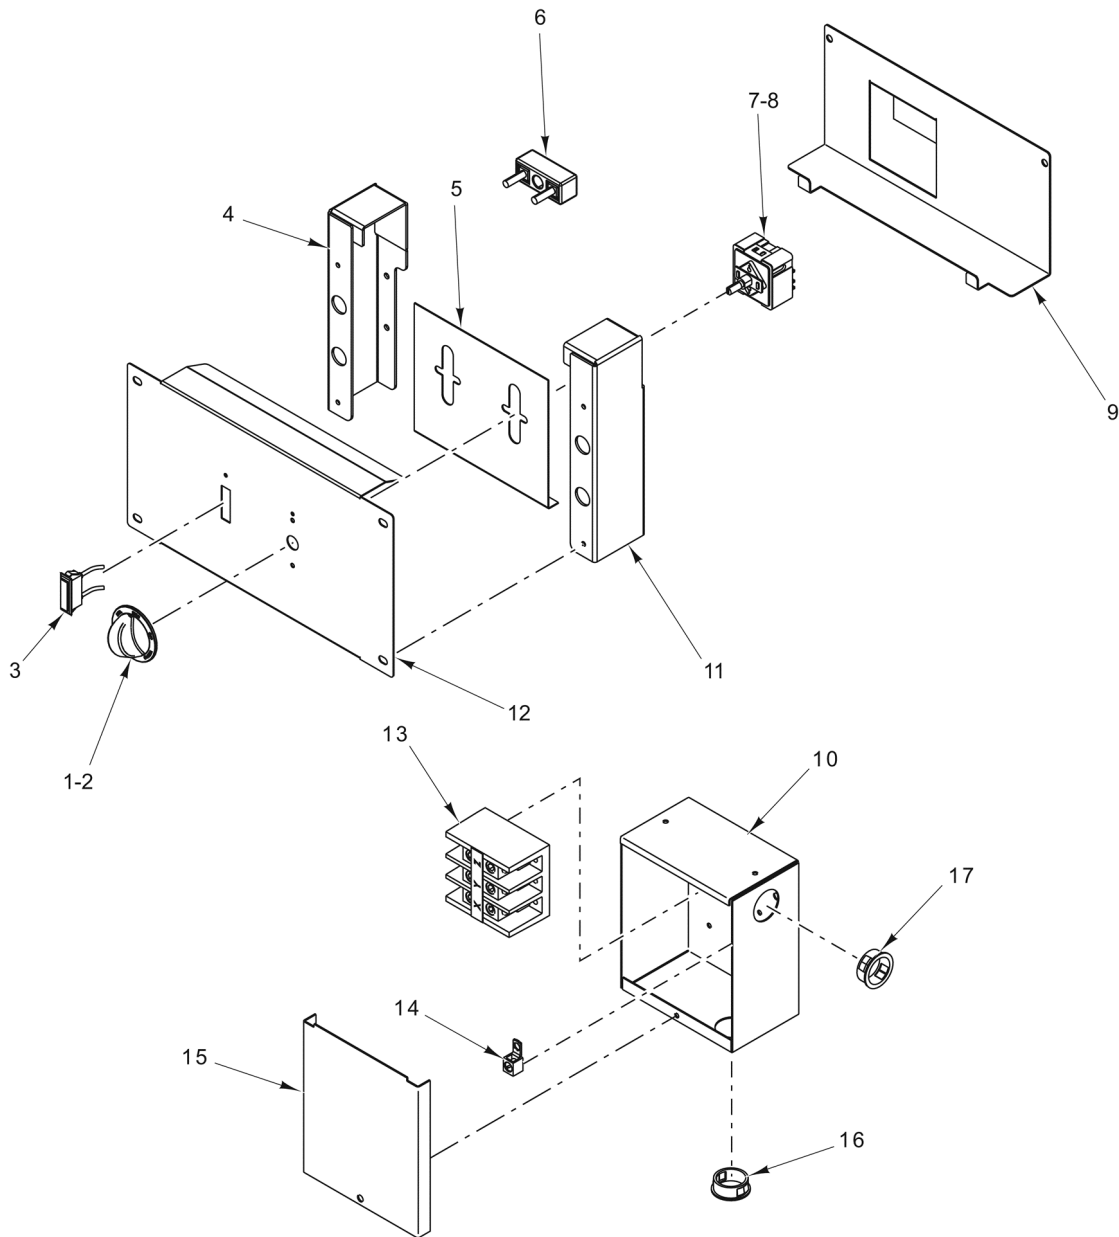

* (Service part, not required if the French Plate is being replaced.)

PL-59734

**OVEN CONTROLS
(36 INCH)**

**OVEN CONTROLS
(36 INCH)**

ILLUS.	PART NO.	NAME OF PART	AMT.
PL-59734			
1	00-928068-00001	Plug.....	1
2	00-927603-00001	Knob - Infinite Switch (208 V., 240 V., & 380 V. Units Only).....	AR
3	00-412251-00003	Knob - Infinite Switch (480 V. Units Only).....	AR
4	00-428900-000G3	Light - Indicator.....	AR
5	00-417876-00001	Resistor (300 K., 1/4 W.) (480 V. Units Only) (Not Shown).....	1
6	00-418060-00002	Dial - Thermostat.....	AR
7	00-927507	Door - Access.....	AR
8	00-411503-00004	Switch - Infinite Switch (208 V., 240 V., & 380 V. Units Only).....	AR
9	00-411506-00014	Thermostat (175-550 Deg. F).....	AR
10	00-927506	Control Panel - Vulcan.....	AR
	00-927533-000G1	Harness - Main (LH) (Not Shown).....	1
	00-927541-000G1	Harness - Power (Not Shown).....	1

PL-59738

**CONTROLS AND ELECTRICAL COMPONENTS
(12 INCH)**

**CONTROLS AND ELECTRICAL COMPONENTS
(12 INCH)**

ILLUS. PL-59738	PART NO.	NAME OF PART	AMT.
1	00-927603-00001	Knob - Infinite Switch (208 V. & 240 V. Units Only).....	AR
2	00-927607	Knob - Switch (480 V. Units Only).....	1
3	00-428900-000G1	Indicator - Light (Hot Top & Griddle Units Only).....	1
4	00-921883	Bracket - Manifold Cover (LH).....	1
5	00-497496	Stiffener (12 In.).....	1
6	00-417934-000G1	Block Assy. - Porcelain.....	1
7	00-411503-00004	Switch - Infinite Switch (208 V. & 240 V. Units Only).....	AR
8	00-355798-00001	Switch (4-Position) (480 V. Units Only).....	1
9	00-921887-00012	Bracket - Mount.....	1
10	00-499075	Box - Main Power.....	1
11	00-921882	Bracket - Manifold Cover (RH).....	1
12	00-921888-00012	Panel - Control.....	1
13	00-410472-00008	Block - Terminal (3-Pole).....	1
14	00-417856-00001	Lug - Grounding (With Set Screw).....	1
15	00-499076	Lid - Power Supply.....	1
16	FE-017-16	NLA - Obsolete--Bushing - Electrical Snap.....	1
17	FE-017-16	NLA - Obsolete--Bushing - Electrical Snap.....	1