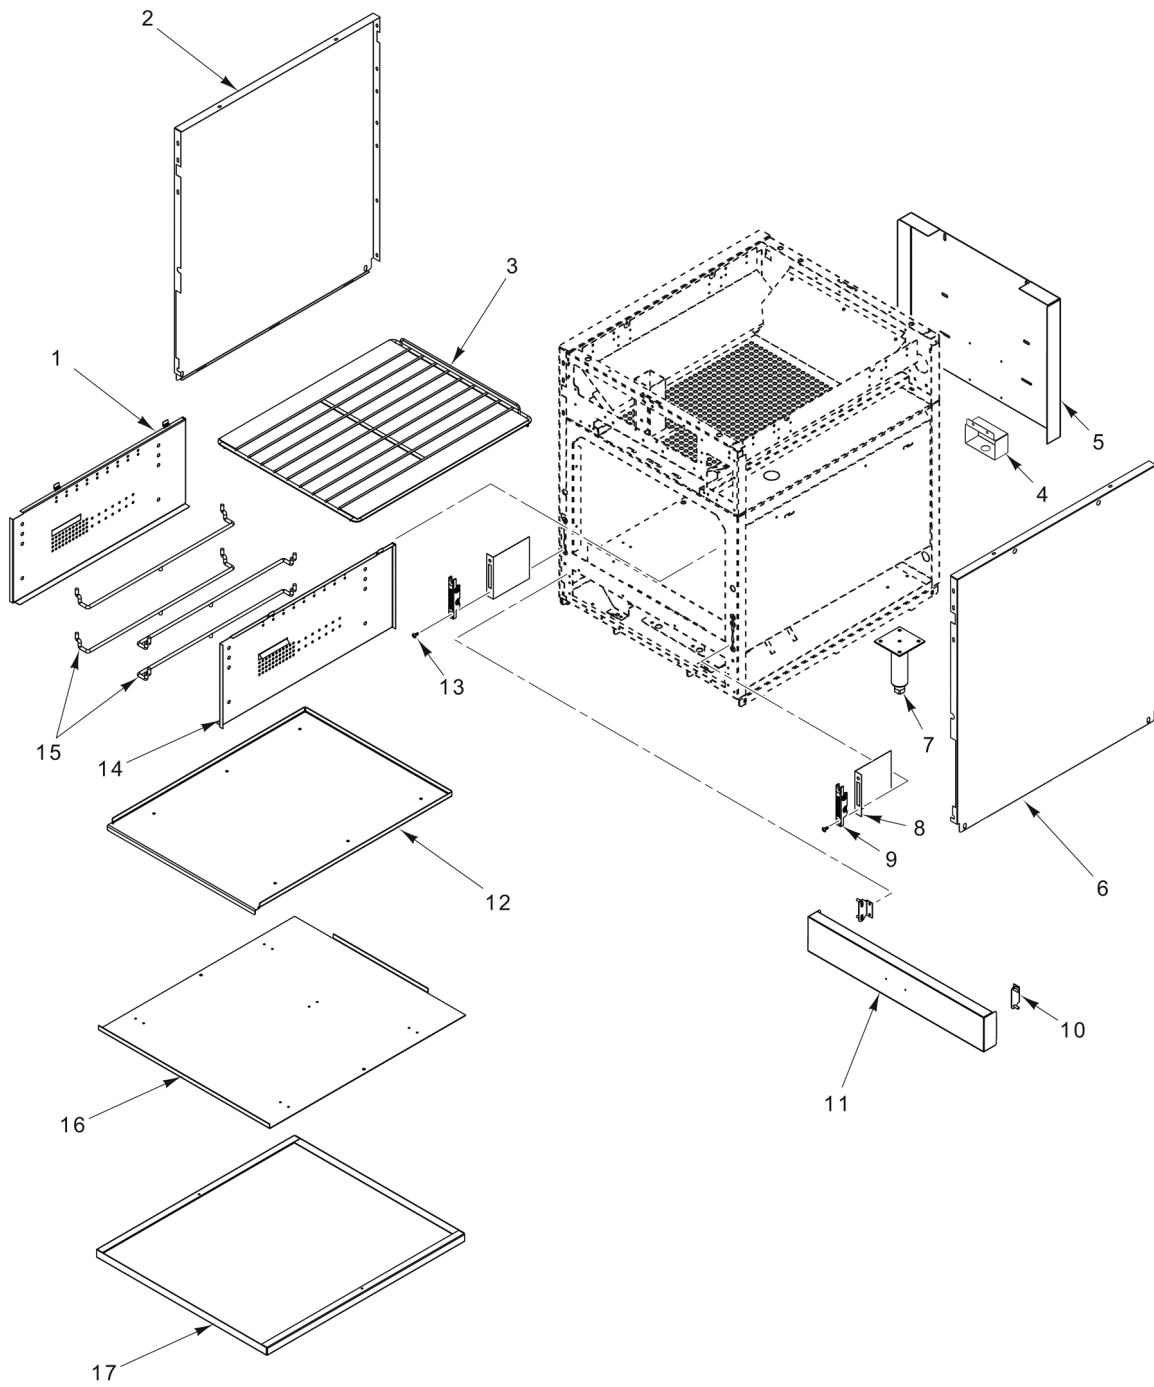

* See 24" for Thermostat and Dial

PL-59739

**BODY
(12 INCH)**

**BODY
(12 INCH)**

ILLUS.	PART NO.	NAME OF PART	AMT.
1	00-927462	Handle - Crumb Tray.....	1
2	00-921807	Panel - Side.....	1
3	00-921317	Backsplash (12 In.).....	1
4	00-922140	Channel (LH).....	1
5	00-922141	Channel (RH).....	1
6	00-921713	Panel - Back (12 In.).....	1
7	00-927459	Bracket - Anchor.....	2
8	00-921807	Panel - Side.....	1
9	00-413112-00012	Leg (6 In.) (SST).....	4
10	00-927464	Cover - Front.....	1
11	00-957916-00003	Nameplate - Small (Vulcan).....	1
12	00-723204	Nameplate - Small (Wolf).....	1
13	NS-047-78	Pal Nut (Used with Wolf Nameplate).....	2
14	NS-047-79	Pal Nut 3/16 (Used with Vulcan Nameplate).....	2

PL-59743

**BODY
(24 INCH)**

**BODY
(24 INCH)**

ILLUS. PL-59743	PART NO.	NAME OF PART	AMT.
1	00-921326	Side Liner - Left.....	1
2	00-921807	Panel - Side.....	1
3	00-923508-0000A	Oven Rack (24 In.).....	2
4	00-921611	Cover - Element.....	2
5	00-921786	Flue - Rear.....	1
6	00-921807	Panel - Side.....	1
7	00-413112-00012	Leg (6 In.) (SST).....	4
8	00-921095	Insulation - Door Hinge.....	2
9	00-497029-00001	Door Hinge Stop.....	2
10	00-428179-000G1	Bracket - Kick Panel Mounting.....	2
11	00-921785	Kick Panel Assy.....	1
12	00-923515	Cavity Bottom (24 In. Oven).....	1
13	00-723369	Mach. Screw 1/4-20 x 1/2 Phil. Truss Hd.....	4
14	00-921325	Side Liner - Right.....	1
15	00-921064	Guide - Rack.....	4
16	00-927402	Plate - Element Mounting (24 In.).....	1
17	00-927403	Pan - Element (24 In.).....	1