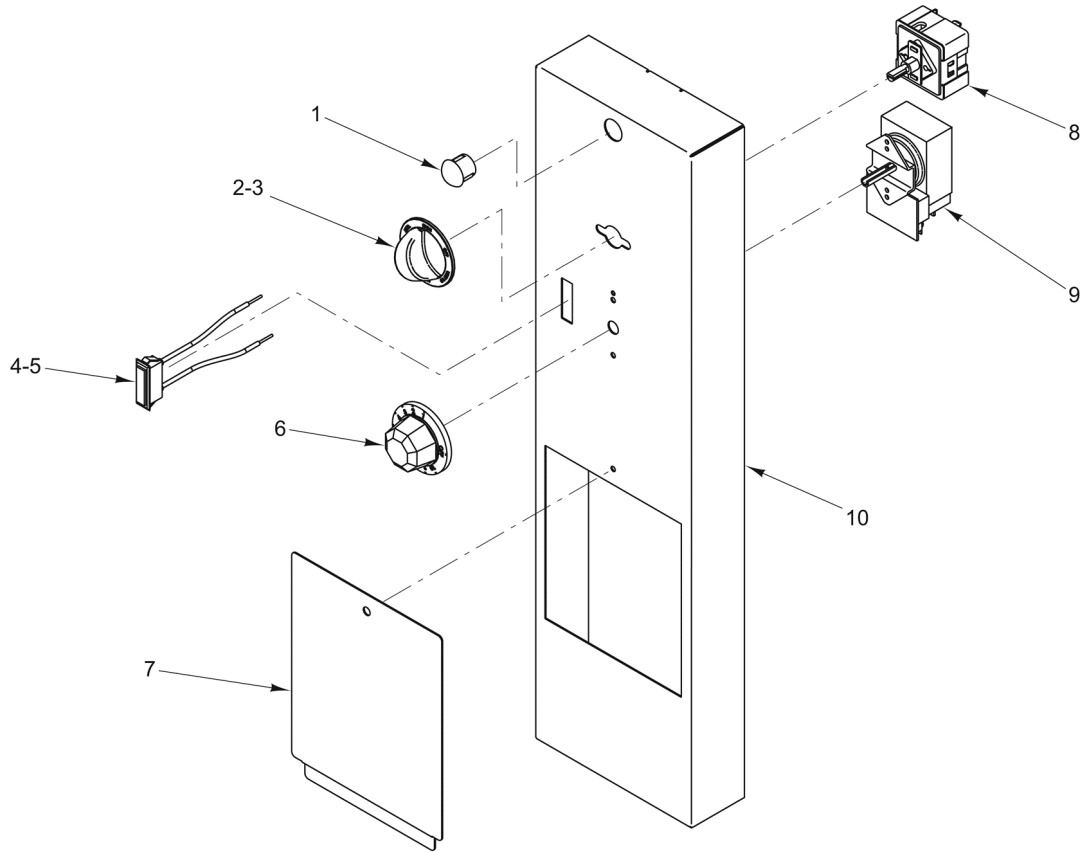

CATALOG OF REPLACEMENT PARTS

EV SERIES ELECTRIC RANGES

EV12
EV24S
EV36S
EV48S
EV60S
EV72S

Table of Contents

5	PLATES
7	OVEN CONTROLS (36 INCH)
9	CONTROLS AND ELECTRICAL COMPONENTS (12 INCH)
11	CONTROLS AND ELECTRICAL COMPONENTS (24 INCH)
13	CONTROLS AND ELECTRICAL COMPONENTS (36 INCH)
15	BODY (12 INCH)
17	BODY (24 INCH)
19	BODY (36 INCH)
21	DOOR ASSEMBLY (BEFORE 10/31/2014)
23	DOOR ASSEMBLY (AFTER 10/31/2014)
25	RANGE GRIDDLE
27	BACKSPLASH, SHELF, AND BULL NOSE (ALL SIZES)
29	OVEN ELEMENT

* (Service part, not required if the French Plate is being replaced.)

PL-59734

**OVEN CONTROLS
(36 INCH)**

**OVEN CONTROLS
(36 INCH)**

ILLUS.	PART NO.	NAME OF PART	AMT.
PL-59734			
1	00-928068-00001	Plug.....	1
2	00-927603-00001	Knob - Infinite Switch (208 V., 240 V., & 380 V. Units Only).....	AR
3	00-412251-00003	Knob - Infinite Switch (480 V. Units Only).....	AR
4	00-428900-000G3	Light - Indicator.....	AR
5	00-417876-00001	Resistor (300 K., 1/4 W.) (480 V. Units Only) (Not Shown).....	1
6	00-418060-00002	Dial - Thermostat.....	AR
7	00-927507	Door - Access.....	AR
8	00-411503-00004	Switch - Infinite Switch (208 V., 240 V., & 380 V. Units Only).....	AR
9	00-411506-00014	Thermostat (175-550 Deg. F).....	AR
10	00-927506	Control Panel - Vulcan.....	AR
	00-927533-000G1	Harness - Main (LH) (Not Shown).....	1
	00-927541-000G1	Harness - Power (Not Shown).....	1