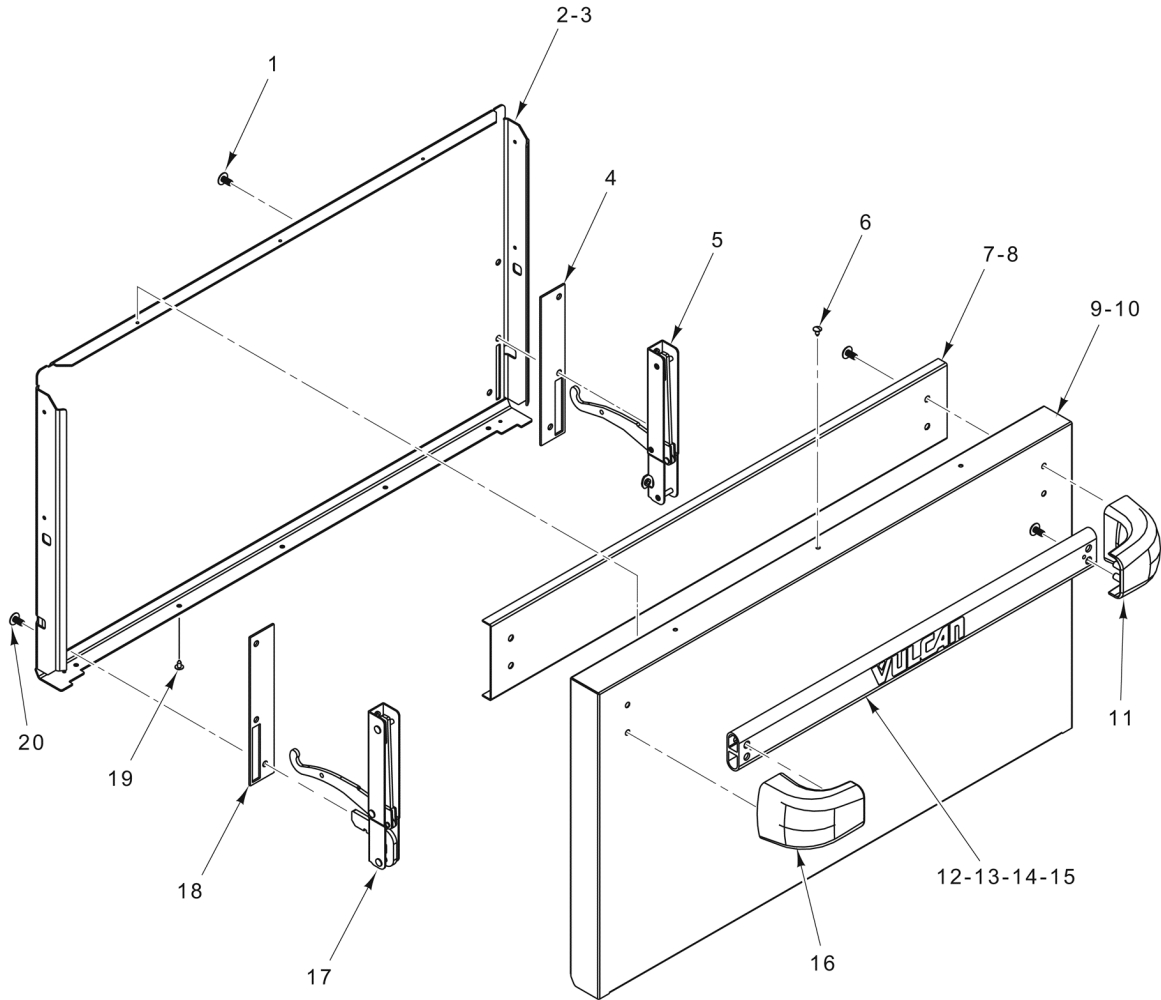

PL-59743

**BODY
(24 INCH)**

**BODY
(24 INCH)**

ILLUS. PL-59743	PART NO.	NAME OF PART	AMT.
1	00-921326	Side Liner - Left.....	1
2	00-921807	Panel - Side.....	1
3	00-923508-0000A	Oven Rack (24 In.).....	2
4	00-921611	Cover - Element.....	2
5	00-921786	Flue - Rear.....	1
6	00-921807	Panel - Side.....	1
7	00-413112-00012	Leg (6 In.) (SST).....	4
8	00-921095	Insulation - Door Hinge.....	2
9	00-497029-00001	Door Hinge Stop.....	2
10	00-428179-000G1	Bracket - Kick Panel Mounting.....	2
11	00-921785	Kick Panel Assy.....	1
12	00-923515	Cavity Bottom (24 In. Oven).....	1
13	00-723369	Mach. Screw 1/4-20 x 1/2 Phil. Truss Hd.....	4
14	00-921325	Side Liner - Right.....	1
15	00-921064	Guide - Rack.....	4
16	00-927402	Plate - Element Mounting (24 In.).....	1
17	00-927403	Pan - Element (24 In.).....	1

PL-59744

**BODY
(36 INCH)**

**BODY
(36 INCH)**

ILLUS.	PART NO.	NAME OF PART	AMT.
PL-59744			
1	00-921326	Side Liner - Left.....	1
2	00-921807	Panel - Side.....	1
3	00-921010-0000A	Oven Rack (30 In.).....	2
4	00-921611	Cover - Element.....	2
5	00-921799	Channel - Back Flue.....	1
6	00-921807	Panel - Side.....	1
7	00-413112-00012	Leg (6 In.) (SST).....	4
8	00-921095	Insulation - Door Hinge.....	2
9	00-497029-00001	Door Hinge Stop.....	2
10	00-428179-000G1	Bracket - Kick Panel Mounting.....	2
11	00-921721	Kick Panel Assy.....	1
12	00-921015	Cavity Bottom (30 In.).....	1
13	00-723369	Mach. Screw 1/4-20 x 1/2 Phil. Truss Hd.....	4
14	00-921325	Side Liner - Right.....	1
15	00-921064	Guide - Rack.....	4
16	00-927511-00001	Plate - Element Mounting (30 In.).....	1
17	00-927510-00001	Pan - Element (30 In.).....	AR