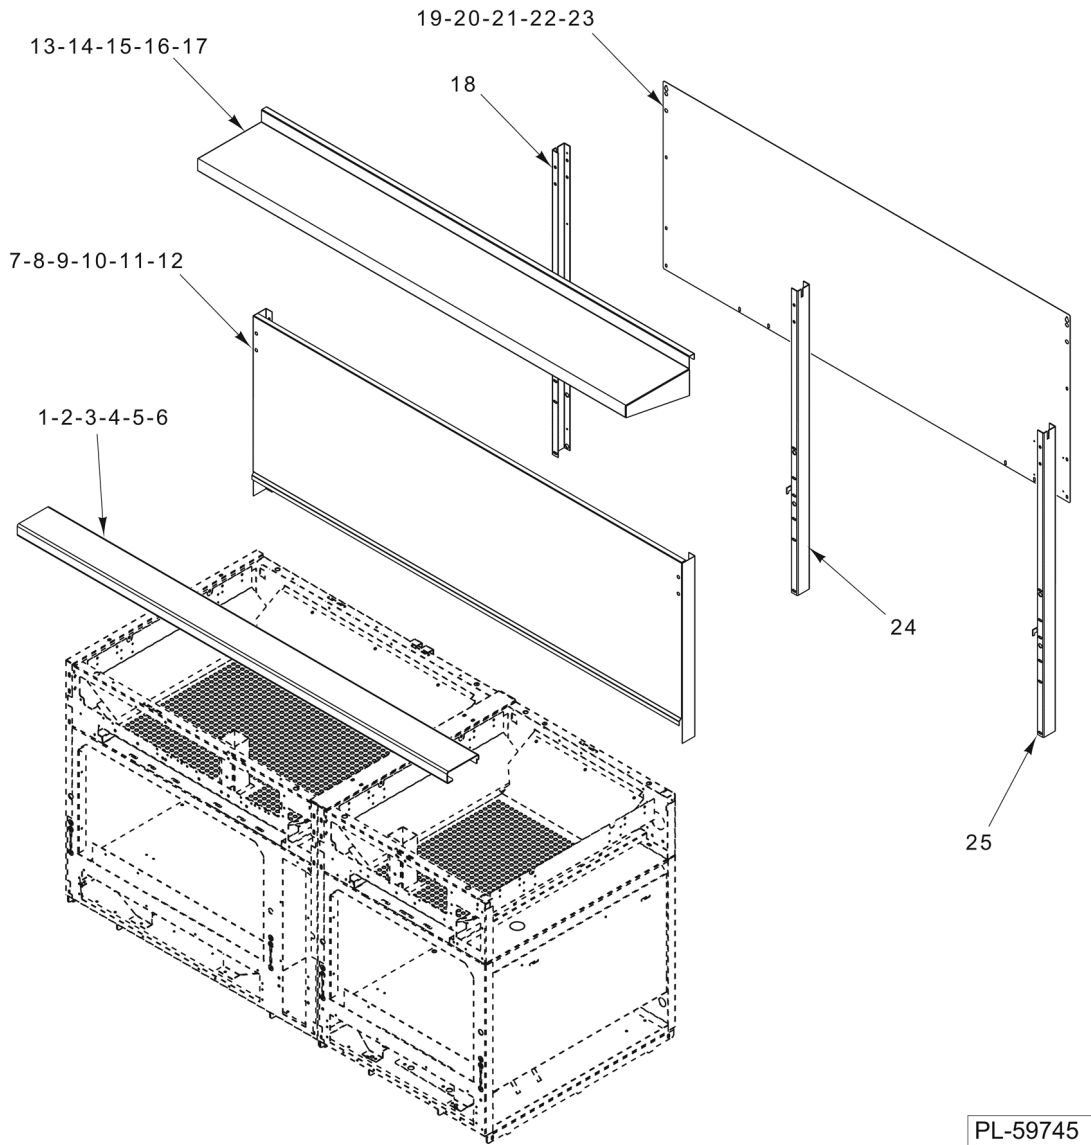

* Before June 2017
** June 2017 and After

PL-59741

RANGE GRIDDLE

RANGE GRIDDLE

ILLUS.	PART NO.	NAME OF PART	AMT.
PL-59741			
1	00-926527-0000A	Splash Assy. - Outer (LH).....	1
2		Griddle Plate Assy. (12 In.).....	1
3	00-924511-0000A	Griddle Plate Assy. (24 In.).....	1
4	00-926500-0000A	Griddle Plate Assy. (36 In.).....	1
5	00-407774-00001	Element - Griddle (208 V.).....	AR
6	00-407774-00002	Element - Griddle (240 V.).....	AR
7	00-407774-00003	Element - Griddle (480 V.).....	AR
8	00-927415	Brace - Griddle Element.....	AR
9	NS-046-52	Nut Assy. 1/4-20 Hex.....	AR
10	00-421145	Cover - Griddle Element.....	AR
11		Lockwasher.....	AR
12	00-926513-0000A	Splash Assy. - Outer (RH).....	1
13	00-922396-0000A	Grease Can 12".....	1
14	00-922353-0000A	Grease Can 24" & 36".....	1