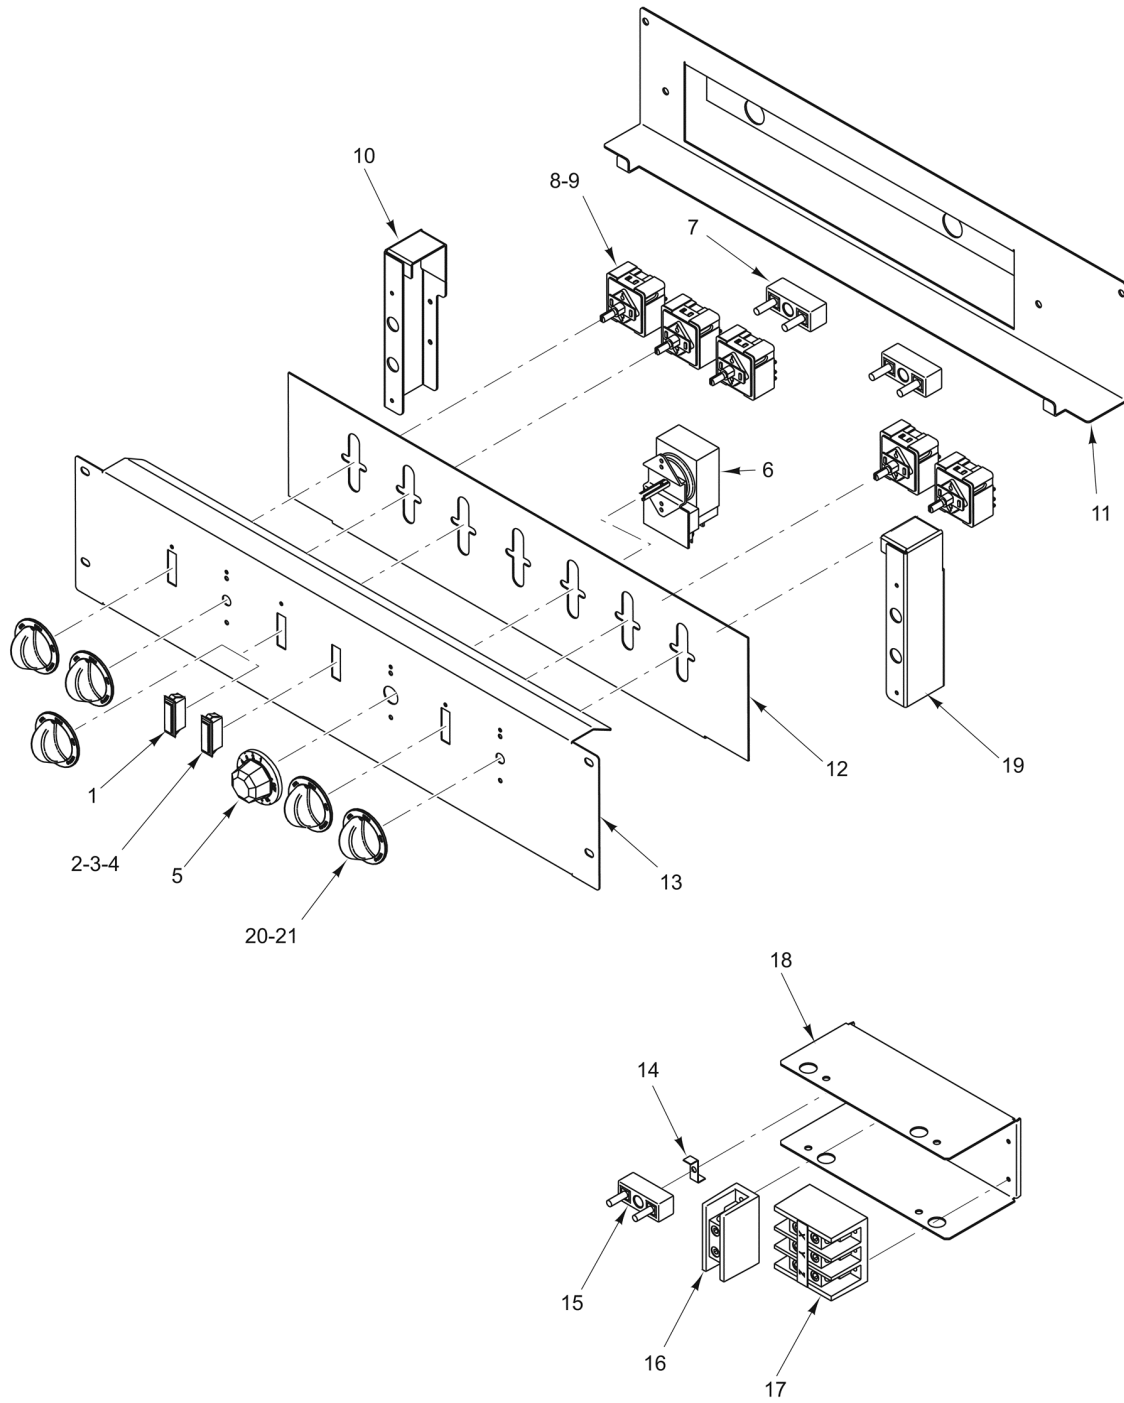

* (Service part, not required if the French Plate is being replaced.)

PL-59734

**OVEN CONTROLS
(36 INCH)**

**OVEN CONTROLS
(36 INCH)**

ILLUS.	PART NO.	NAME OF PART	AMT.
PL-59734			
1	00-928068-00001	Plug.....	1
2	00-927603-00001	Knob - Infinite Switch (208 V., 240 V., & 380 V. Units Only).....	AR
3	00-412251-00003	Knob - Infinite Switch (480 V. Units Only).....	AR
4	00-428900-000G3	Light - Indicator.....	AR
5	00-417876-00001	Resistor (300 K., 1/4 W.) (480 V. Units Only) (Not Shown).....	1
6	00-418060-00002	Dial - Thermostat.....	AR
7	00-927507	Door - Access.....	AR
8	00-411503-00004	Switch - Infinite Switch (208 V., 240 V., & 380 V. Units Only).....	AR
9	00-411506-00014	Thermostat (175-550 Deg. F).....	AR
10	00-927506	Control Panel - Vulcan.....	AR
	00-927533-000G1	Harness - Main (LH) (Not Shown).....	1
	00-927541-000G1	Harness - Power (Not Shown).....	1

PL-59738

**CONTROLS AND ELECTRICAL COMPONENTS
(12 INCH)**

**CONTROLS AND ELECTRICAL COMPONENTS
(12 INCH)**

ILLUS. PL-59738	PART NO.	NAME OF PART	AMT.
1	00-927603-00001	Knob - Infinite Switch (208 V. & 240 V. Units Only).....	AR
2	00-927607	Knob - Switch (480 V. Units Only).....	1
3	00-428900-000G1	Indicator - Light (Hot Top & Griddle Units Only).....	1
4	00-921883	Bracket - Manifold Cover (LH).....	1
5	00-497496	Stiffener (12 In.).....	1
6	00-417934-000G1	Block Assy. - Porcelain.....	1
7	00-411503-00004	Switch - Infinite Switch (208 V. & 240 V. Units Only).....	AR
8	00-355798-00001	Switch (4-Position) (480 V. Units Only).....	1
9	00-921887-00012	Bracket - Mount.....	1
10	00-499075	Box - Main Power.....	1
11	00-921882	Bracket - Manifold Cover (RH).....	1
12	00-921888-00012	Panel - Control.....	1
13	00-410472-00008	Block - Terminal (3-Pole).....	1
14	00-417856-00001	Lug - Grounding (With Set Screw).....	1
15	00-499076	Lid - Power Supply.....	1
16	FE-017-16	NLA - Obsolete--Bushing - Electrical Snap.....	1
17	FE-017-16	NLA - Obsolete--Bushing - Electrical Snap.....	1