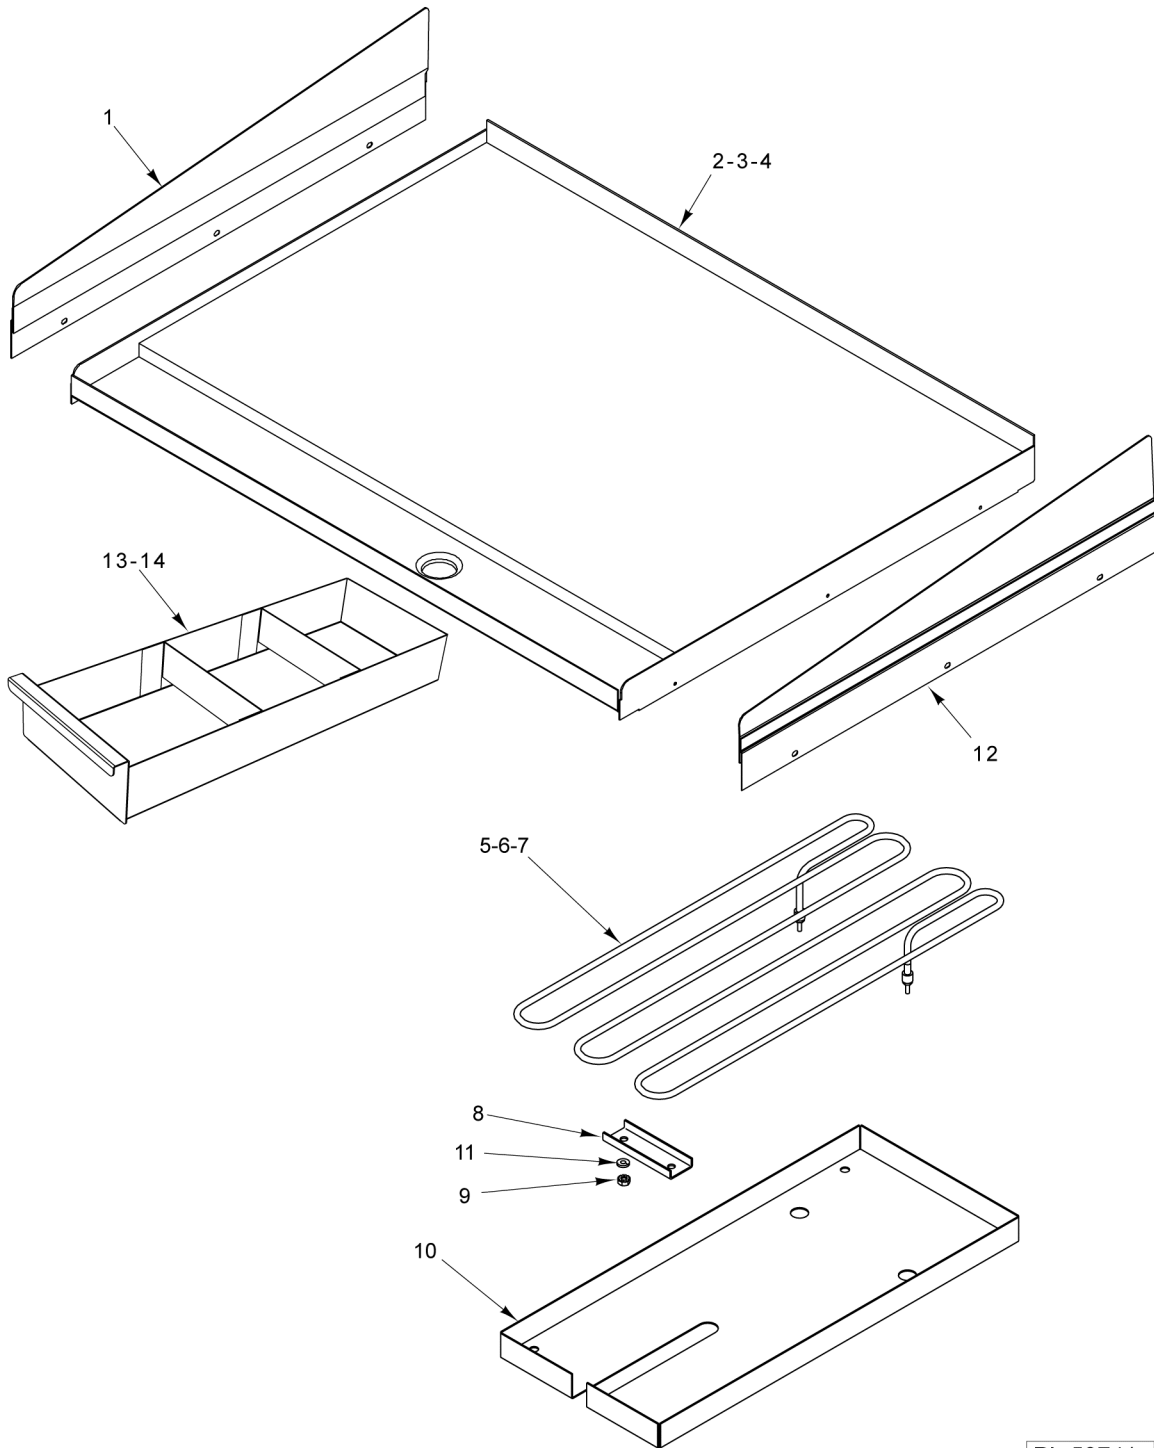

PL-59741

RANGE GRIDDLE

RANGE GRIDDLE

ILLUS.	PART NO.	NAME OF PART	AMT.
PL-59741			
1	00-926527-0000A	Splash Assy. - Outer (LH).....	1
2		Griddle Plate Assy. (12 In.).....	1
3	00-924511-0000A	Griddle Plate Assy. (24 In.).....	1
4	00-926500-0000A	Griddle Plate Assy. (36 In.).....	1
5	00-407774-00001	Element - Griddle (208 V.).....	AR
6	00-407774-00002	Element - Griddle (240 V.).....	AR
7	00-407774-00003	Element - Griddle (480 V.).....	AR
8	00-927415	Brace - Griddle Element.....	AR
9	NS-046-52	Nut Assy. 1/4-20 Hex.....	AR
10	00-421145	Cover - Griddle Element.....	AR
11		Lockwasher.....	AR
12	00-926513-0000A	Splash Assy. - Outer (RH).....	1
13	00-922396-0000A	Grease Can 12".....	1
14	00-922353-0000A	Grease Can 24" & 36".....	1