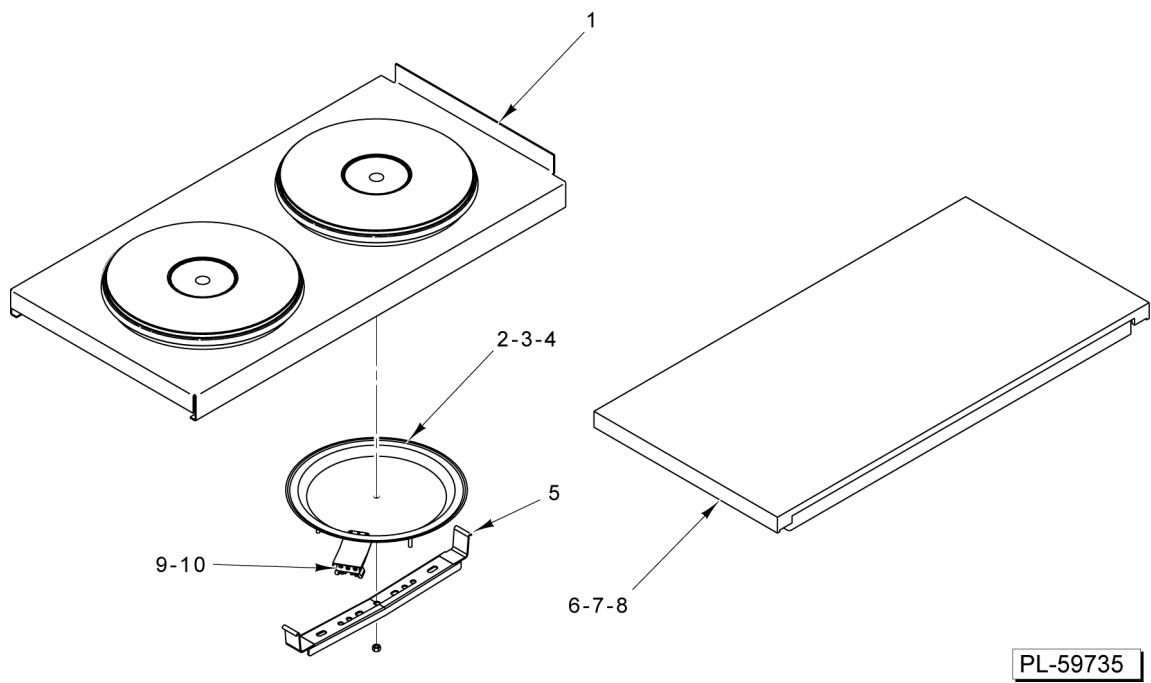

CATALOG OF REPLACEMENT PARTS

EV SERIES ELECTRIC RANGES

EV12
EV24S
EV36S
EV48S
EV60S
EV72S

Table of Contents

5	PLATES
7	OVEN CONTROLS (36 INCH)
9	CONTROLS AND ELECTRICAL COMPONENTS (12 INCH)
11	CONTROLS AND ELECTRICAL COMPONENTS (24 INCH)
13	CONTROLS AND ELECTRICAL COMPONENTS (36 INCH)
15	BODY (12 INCH)
17	BODY (24 INCH)
19	BODY (36 INCH)
21	DOOR ASSEMBLY (BEFORE 10/31/2014)
23	DOOR ASSEMBLY (AFTER 10/31/2014)
25	RANGE GRIDDLE
27	BACKSPLASH, SHELF, AND BULL NOSE (ALL SIZES)
29	OVEN ELEMENT

PL-59738

**CONTROLS AND ELECTRICAL COMPONENTS
(12 INCH)**

**CONTROLS AND ELECTRICAL COMPONENTS
(12 INCH)**

ILLUS. PL-59738	PART NO.	NAME OF PART	AMT.
1	00-927603-00001	Knob - Infinite Switch (208 V. & 240 V. Units Only).....	AR
2	00-927607	Knob - Switch (480 V. Units Only).....	1
3	00-428900-000G1	Indicator - Light (Hot Top & Griddle Units Only).....	1
4	00-921883	Bracket - Manifold Cover (LH).....	1
5	00-497496	Stiffener (12 In.).....	1
6	00-417934-000G1	Block Assy. - Porcelain.....	1
7	00-411503-00004	Switch - Infinite Switch (208 V. & 240 V. Units Only).....	AR
8	00-355798-00001	Switch (4-Position) (480 V. Units Only).....	1
9	00-921887-00012	Bracket - Mount.....	1
10	00-499075	Box - Main Power.....	1
11	00-921882	Bracket - Manifold Cover (RH).....	1
12	00-921888-00012	Panel - Control.....	1
13	00-410472-00008	Block - Terminal (3-Pole).....	1
14	00-417856-00001	Lug - Grounding (With Set Screw).....	1
15	00-499076	Lid - Power Supply.....	1
16	FE-017-16	NLA - Obsolete--Bushing - Electrical Snap.....	1
17	FE-017-16	NLA - Obsolete--Bushing - Electrical Snap.....	1