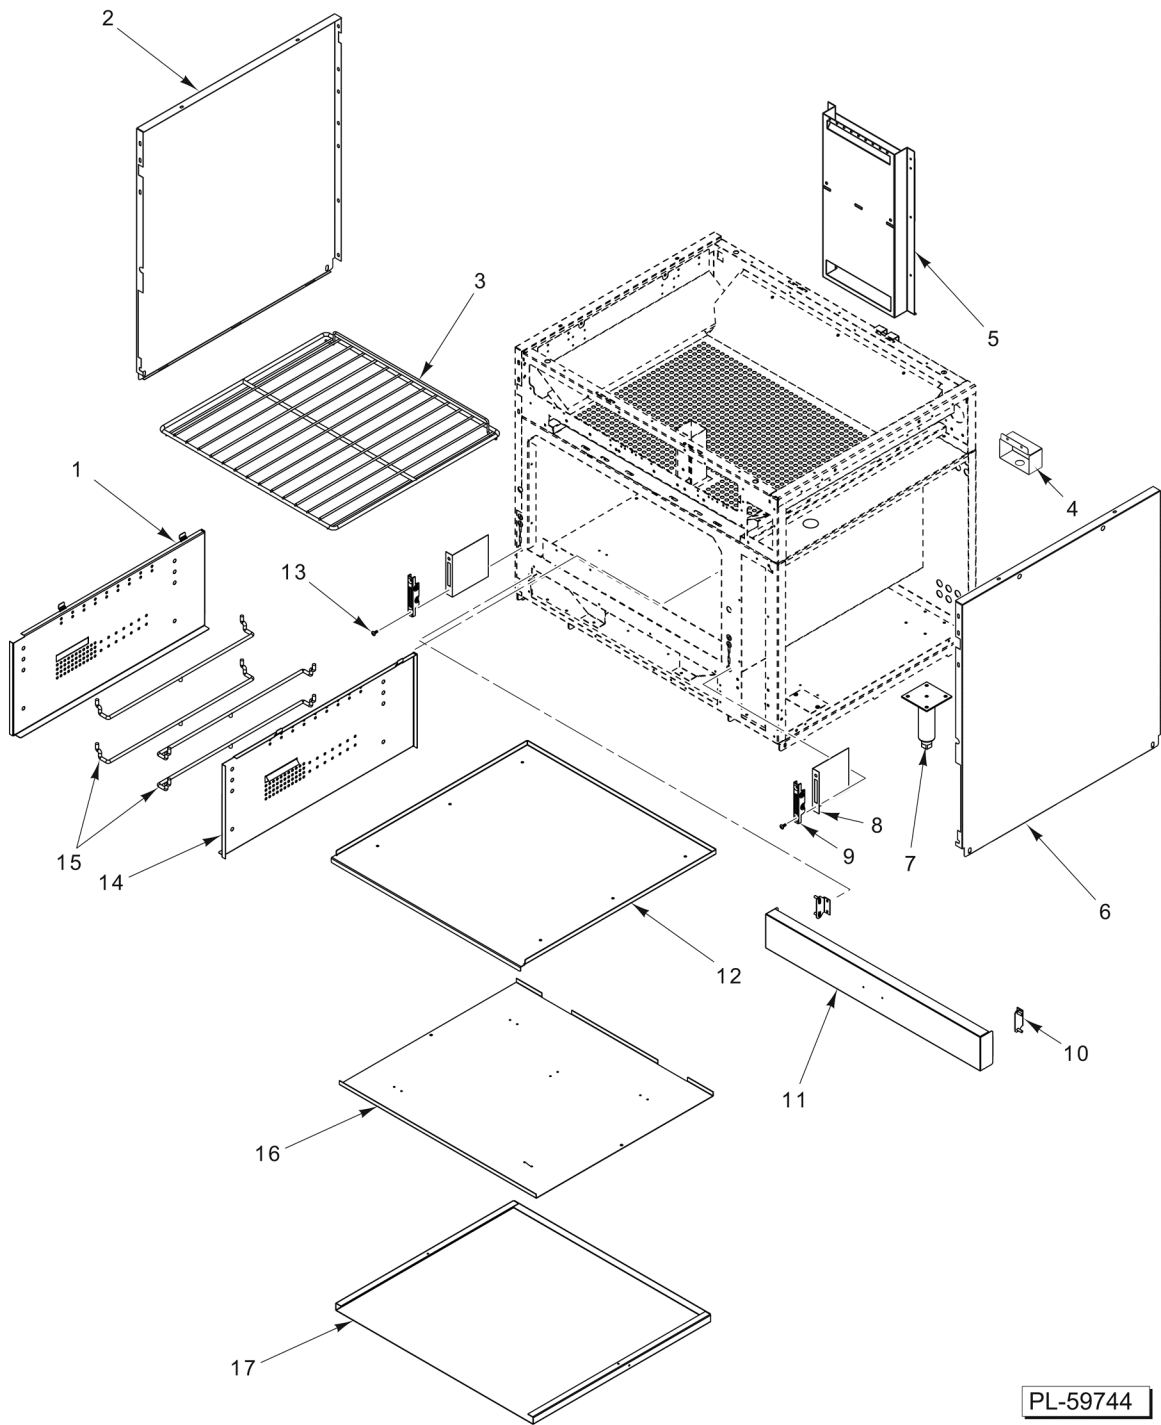

* See 24" for Thermostat and Dial

PL-59739

**BODY
(12 INCH)**

**BODY
(12 INCH)**

ILLUS.	PART NO.	NAME OF PART	AMT.
1	00-927462	Handle - Crumb Tray.....	1
2	00-921807	Panel - Side.....	1
3	00-921317	Backsplash (12 In.).....	1
4	00-922140	Channel (LH).....	1
5	00-922141	Channel (RH).....	1
6	00-921713	Panel - Back (12 In.).....	1
7	00-927459	Bracket - Anchor.....	2
8	00-921807	Panel - Side.....	1
9	00-413112-00012	Leg (6 In.) (SST).....	4
10	00-927464	Cover - Front.....	1
11	00-957916-00003	Nameplate - Small (Vulcan).....	1
12	00-723204	Nameplate - Small (Wolf).....	1
13	NS-047-78	Pal Nut (Used with Wolf Nameplate).....	2
14	NS-047-79	Pal Nut 3/16 (Used with Vulcan Nameplate).....	2

PL-59743

**BODY
(24 INCH)**

**BODY
(24 INCH)**

ILLUS. PL-59743	PART NO.	NAME OF PART	AMT.
1	00-921326	Side Liner - Left.....	1
2	00-921807	Panel - Side.....	1
3	00-923508-0000A	Oven Rack (24 In.).....	2
4	00-921611	Cover - Element.....	2
5	00-921786	Flue - Rear.....	1
6	00-921807	Panel - Side.....	1
7	00-413112-00012	Leg (6 In.) (SST).....	4
8	00-921095	Insulation - Door Hinge.....	2
9	00-497029-00001	Door Hinge Stop.....	2
10	00-428179-000G1	Bracket - Kick Panel Mounting.....	2
11	00-921785	Kick Panel Assy.....	1
12	00-923515	Cavity Bottom (24 In. Oven).....	1
13	00-723369	Mach. Screw 1/4-20 x 1/2 Phil. Truss Hd.....	4
14	00-921325	Side Liner - Right.....	1
15	00-921064	Guide - Rack.....	4
16	00-927402	Plate - Element Mounting (24 In.).....	1
17	00-927403	Pan - Element (24 In.).....	1