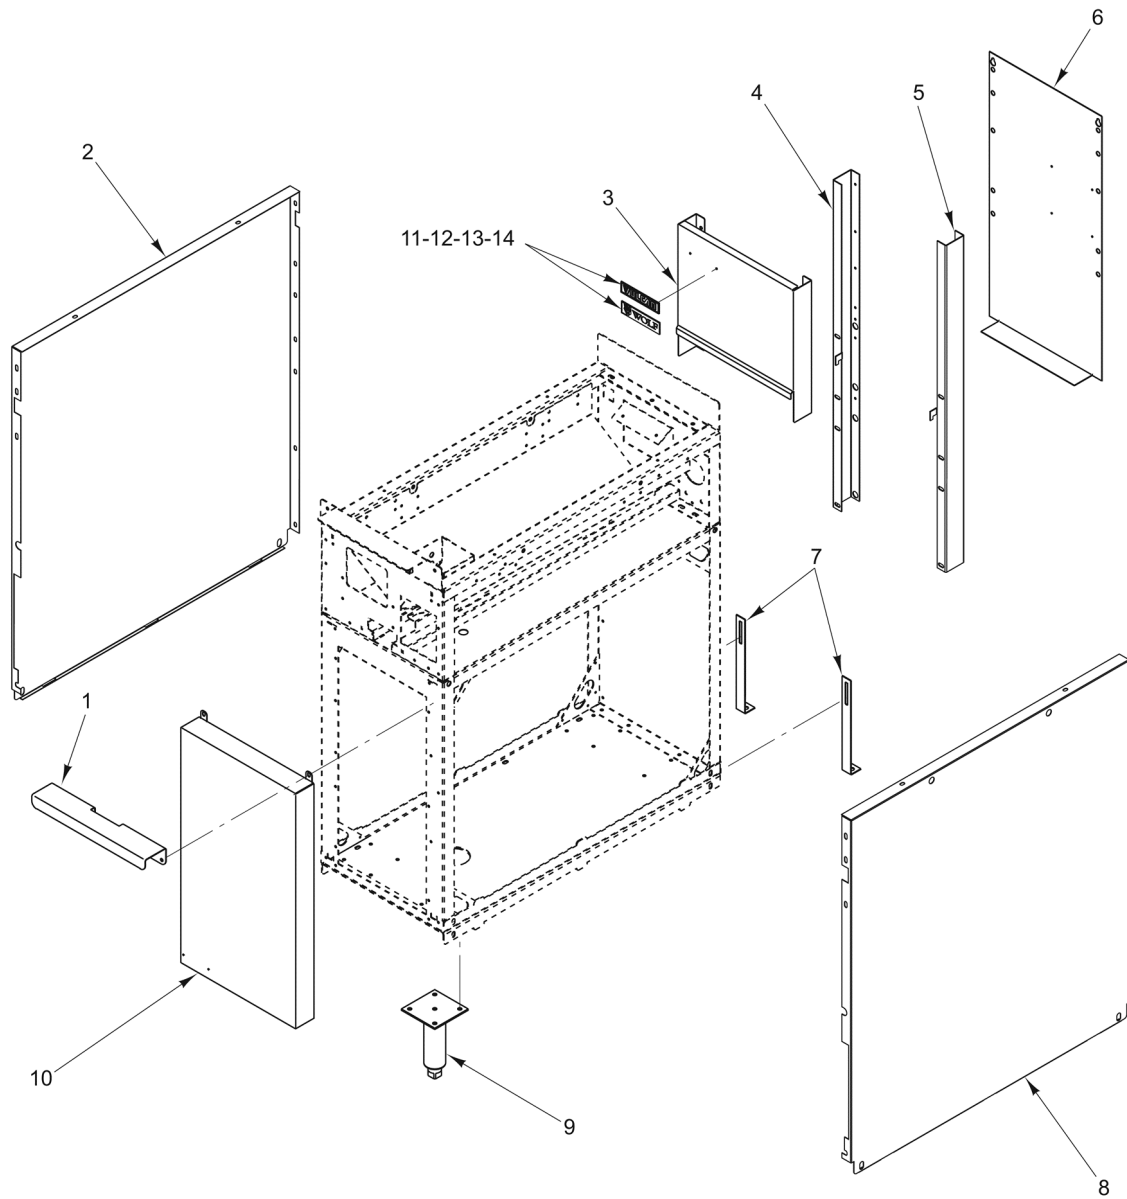

* Also used in 36" Controls

PL-59737

**CONTROLS AND ELECTRICAL COMPONENTS
(36 INCH)**

**CONTROLS AND ELECTRICAL COMPONENTS
(36 INCH)**

ILLUS.	PART NO.	NAME OF PART	AMT.
PL-59737			
1	00-921888-00036	Cover.....	1
2	00-927503	Panel - Stiffener (36 In.).....	1
*3	00-411503-00004	Switch - Infinite Switch (208 V. & 240 V. Units Only).....	AR
*4	00-355798-00001	Switch (4-Position) (480 V. Units Only).....	AR
5	00-921883	Bracket - Manifold Cover (LH).....	1
6	00-921882	Bracket - Manifold Cover (RH).....	1
7	00-417934-000G1	Block Assy. - Porcelain.....	AR
8	00-927603-00001	Knob - Infinite Switch (208 V. & 240 V. Units Only).....	AR
9	00-412251-00003	Knob - Infinite Switch (480 V. Units Only).....	AR
10	00-927509	Bracket - Terminal Block Mount.....	1
11	00-417934-000G1	Block Assy. - Porcelain.....	3
12	00-410472-00008	Block - Terminal (3-Pole).....	1
13	00-417856-00001	Lug - Grounding (With Set Screw).....	1
14	00-921887-00036	Bracket - Terminal.....	1

* See 24" for Thermostat and Dial

PL-59739

**BODY
(12 INCH)**

**BODY
(12 INCH)**

ILLUS.	PART NO.	NAME OF PART	AMT.
1	00-927462	Handle - Crumb Tray.....	1
2	00-921807	Panel - Side.....	1
3	00-921317	Backsplash (12 In.).....	1
4	00-922140	Channel (LH).....	1
5	00-922141	Channel (RH).....	1
6	00-921713	Panel - Back (12 In.).....	1
7	00-927459	Bracket - Anchor.....	2
8	00-921807	Panel - Side.....	1
9	00-413112-00012	Leg (6 In.) (SST).....	4
10	00-927464	Cover - Front.....	1
11	00-957916-00003	Nameplate - Small (Vulcan).....	1
12	00-723204	Nameplate - Small (Wolf).....	1
13	NS-047-78	Pal Nut (Used with Wolf Nameplate).....	2
14	NS-047-79	Pal Nut 3/16 (Used with Vulcan Nameplate).....	2