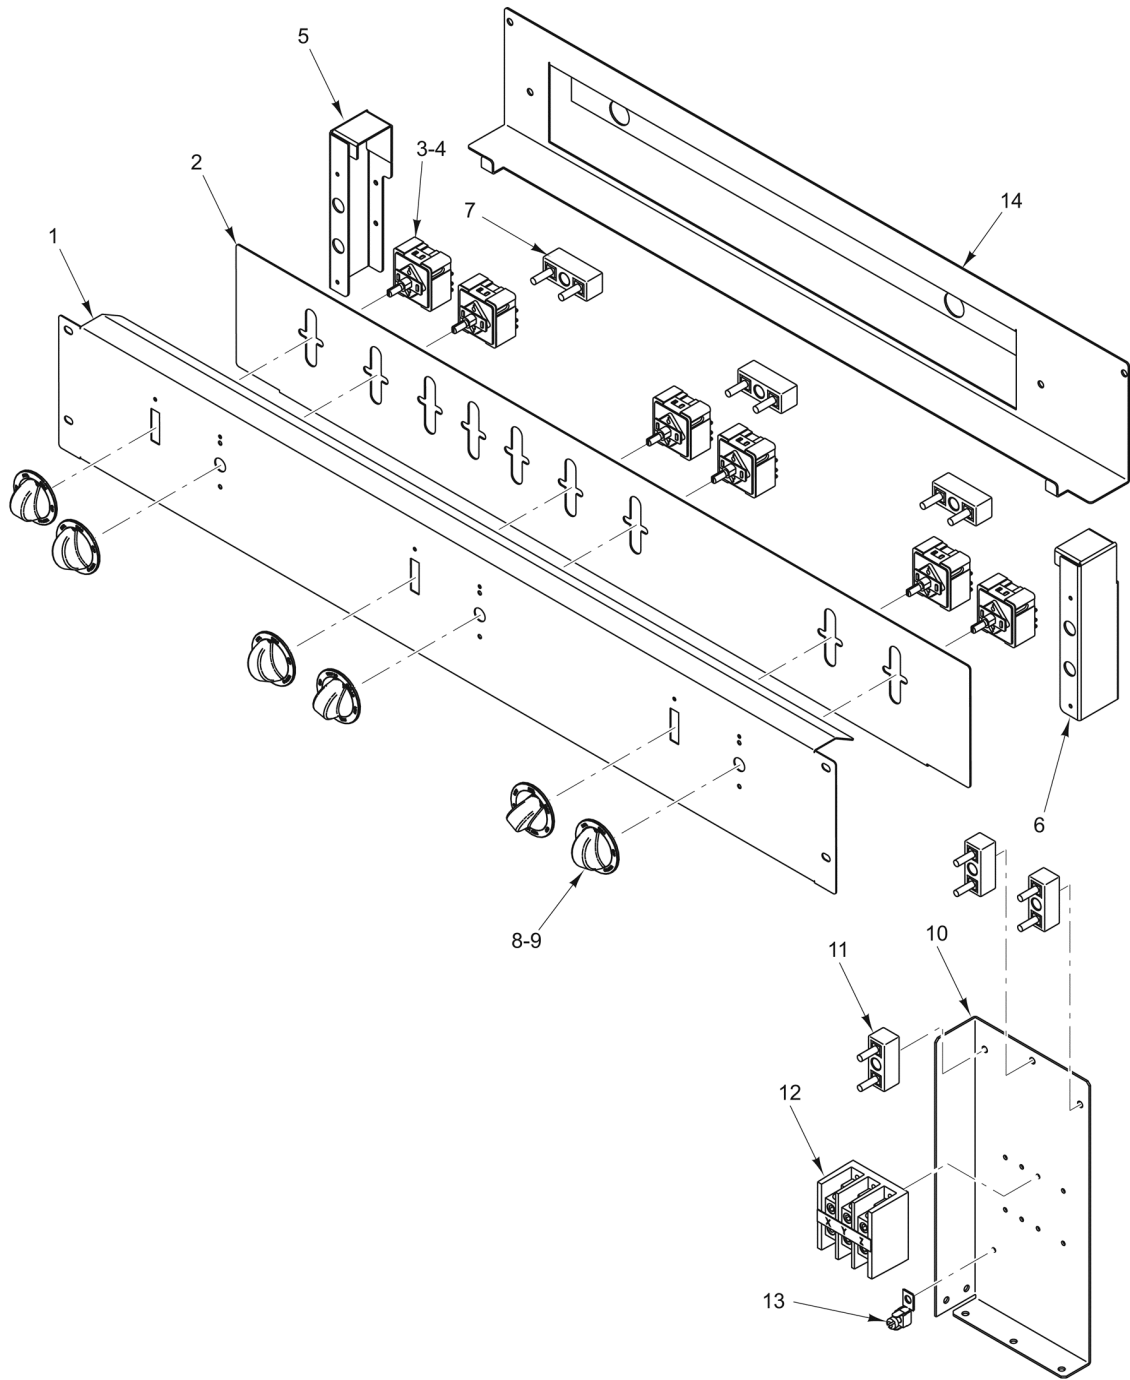

PL-59737

**CONTROLS AND ELECTRICAL COMPONENTS
(36 INCH)**

**CONTROLS AND ELECTRICAL COMPONENTS
(36 INCH)**

ILLUS.	PART NO.	NAME OF PART	AMT.
PL-59737			
1	00-921888-00036	Cover.....	1
2	00-927503	Panel - Stiffener (36 In.).....	1
*3	00-411503-00004	Switch - Infinite Switch (208 V. & 240 V. Units Only).....	AR
*4	00-355798-00001	Switch (4-Position) (480 V. Units Only).....	AR
5	00-921883	Bracket - Manifold Cover (LH).....	1
6	00-921882	Bracket - Manifold Cover (RH).....	1
7	00-417934-000G1	Block Assy. - Porcelain.....	AR
8	00-927603-00001	Knob - Infinite Switch (208 V. & 240 V. Units Only).....	AR
9	00-412251-00003	Knob - Infinite Switch (480 V. Units Only).....	AR
10	00-927509	Bracket - Terminal Block Mount.....	1
11	00-417934-000G1	Block Assy. - Porcelain.....	3
12	00-410472-00008	Block - Terminal (3-Pole).....	1
13	00-417856-00001	Lug - Grounding (With Set Screw).....	1
14	00-921887-00036	Bracket - Terminal.....	1

* See 24" for Thermostat and Dial