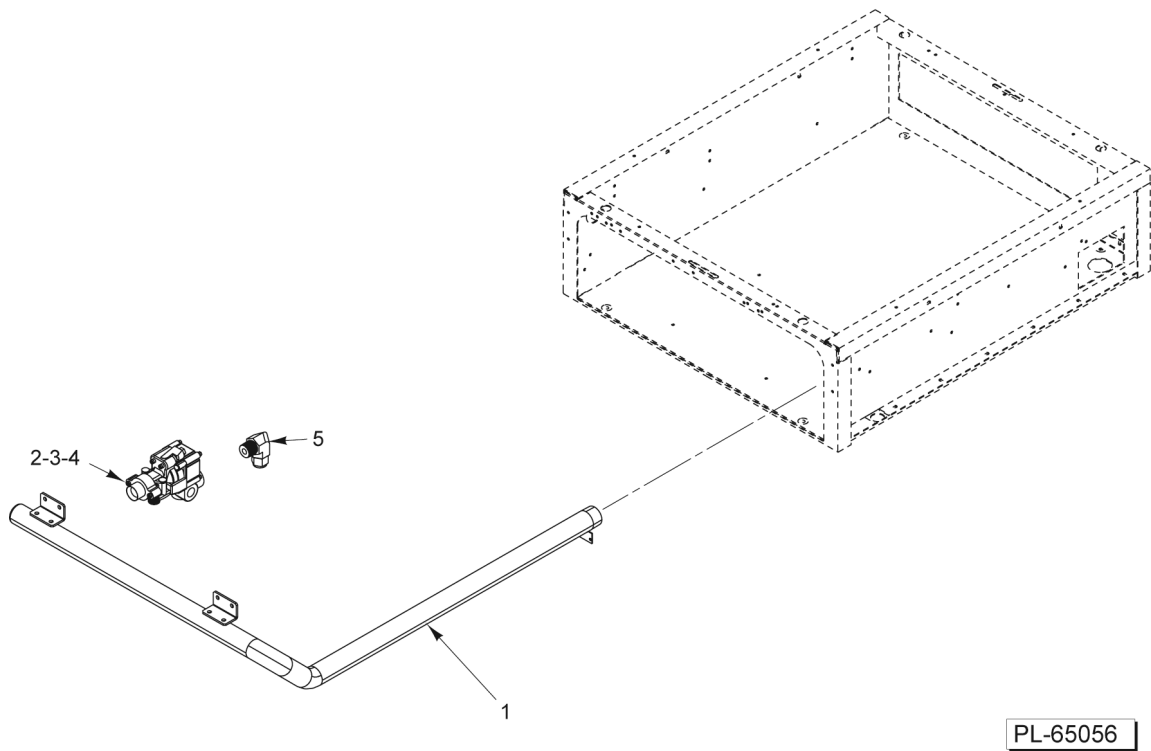

**STANDARD OVEN CONTROL
(24 INCH)**

**STANDARD OVEN CONTROL
(24 INCH)**

ILLUS.	PART NO.	NAME OF PART	AMT.
PL-65056			
1	00-921356-0000A	Manifold.....	1
2	00-922021	Thermostat.....	1
3	00-498356	Pipe - Flanged Thermostat Mount.....	1
4	00-922046-00024	Knob - Adjustable (BJ Valve).....	1
5	00-922015	Elbow.....	1