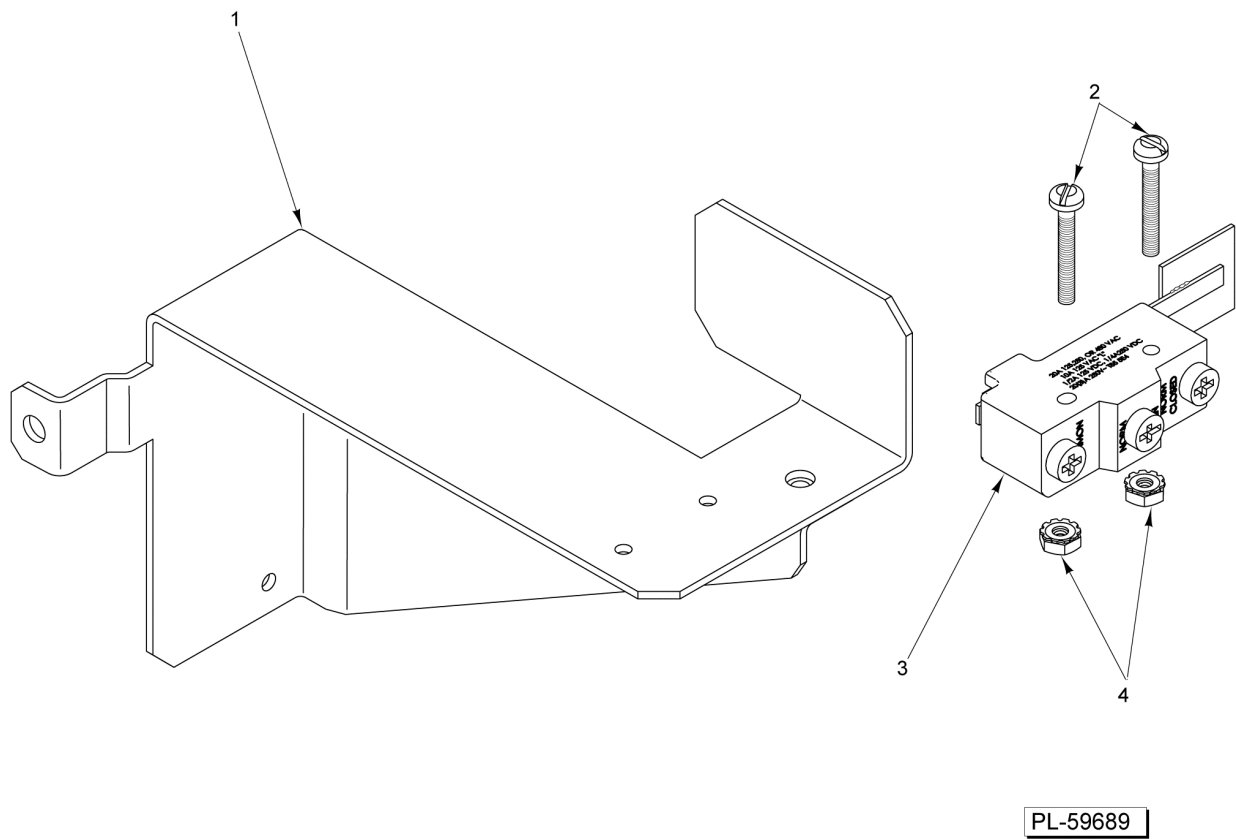

**STANDARD OVEN CONTROL
(24 INCH)**

**STANDARD OVEN CONTROL
(24 INCH)**

ILLUS.	PART NO.	NAME OF PART	AMT.
PL-65056			
1	00-921356-0000A	Manifold.....	1
2	00-922021	Thermostat.....	1
3	00-498356	Pipe - Flanged Thermostat Mount.....	1
4	00-922046-00024	Knob - Adjustable (BJ Valve).....	1
5	00-922015	Elbow.....	1

PL-59690

**STANDARD OVEN CONTROL
(30 INCH)**

**STANDARD OVEN CONTROL
(30 INCH)**

ILLUS.	PART NO.	NAME OF PART	AMT.
PL-59690			
1	00-922019	Screw 10-24 x 1.....	2
2	00-922020	BJ Thermostat.....	1
3	00-922015	Elbow.....	1
4	00-730534	Nut 10-24 Hex KEPS.....	2
5	00-922017	Fitting 1/8 x 7/16.....	1
6	00-922179	Panel - Control (Standard).....	1
7	00-922046	Knob - Adjustable BJ Thermostat.....	1
8	00-922160-0000A	Valve Assy. - Safety.....	1
	00-412788-00004	Thermocouple - 48" Lg.....	1
9	00-426508-00008	Flex Tubing (8 In.).....	1
10	00-922178	Bracket - Controller.....	1
11	00-498356	Pipe - Flanged Thermostat Mount.....	1

PL-59691

**CONVECTION OVEN CONTROL
(30 INCH)**

**CONVECTION OVEN CONTROL
(30 INCH)**

ILLUS.	PART NO.	NAME OF PART	AMT.
PL-59691			
1	00-426508-00008	Flex Tubing (8 In.).....	1
2	FP-085-68	Fitting- Elbow (7/16 TBG X 3/8 MPT).....	1
3	00-498096-00550	Valve (550F) T-Stat Combo.....	1
4	FP-085-42	Fitting - Tube (7/16 TBG X 3/8 MPT).....	1
5	00-426508-00008	Flex Tubing (8 In.).....	1
6	00-921369	Panel - Control (Convection).....	1
7	00-428617	Knob - Thermostat.....	1
8	00-921528	Switch - Rocker.....	1
9	00-922180	Bracket - Mounting.....	1
10	00-922160-0000A	Valve Assy. - Safety.....	1
	00-412788-00004	Thermocouple - 48" Lg.....	1
11	FP-085-42	Fitting - Tube (7/16 TBG X 3/8 MPT).....	1
12	00-770085-00002	Solenoid.....	1
13	FP-085-42	Fitting - Tube (7/16 TBG X 3/8 MPT).....	1