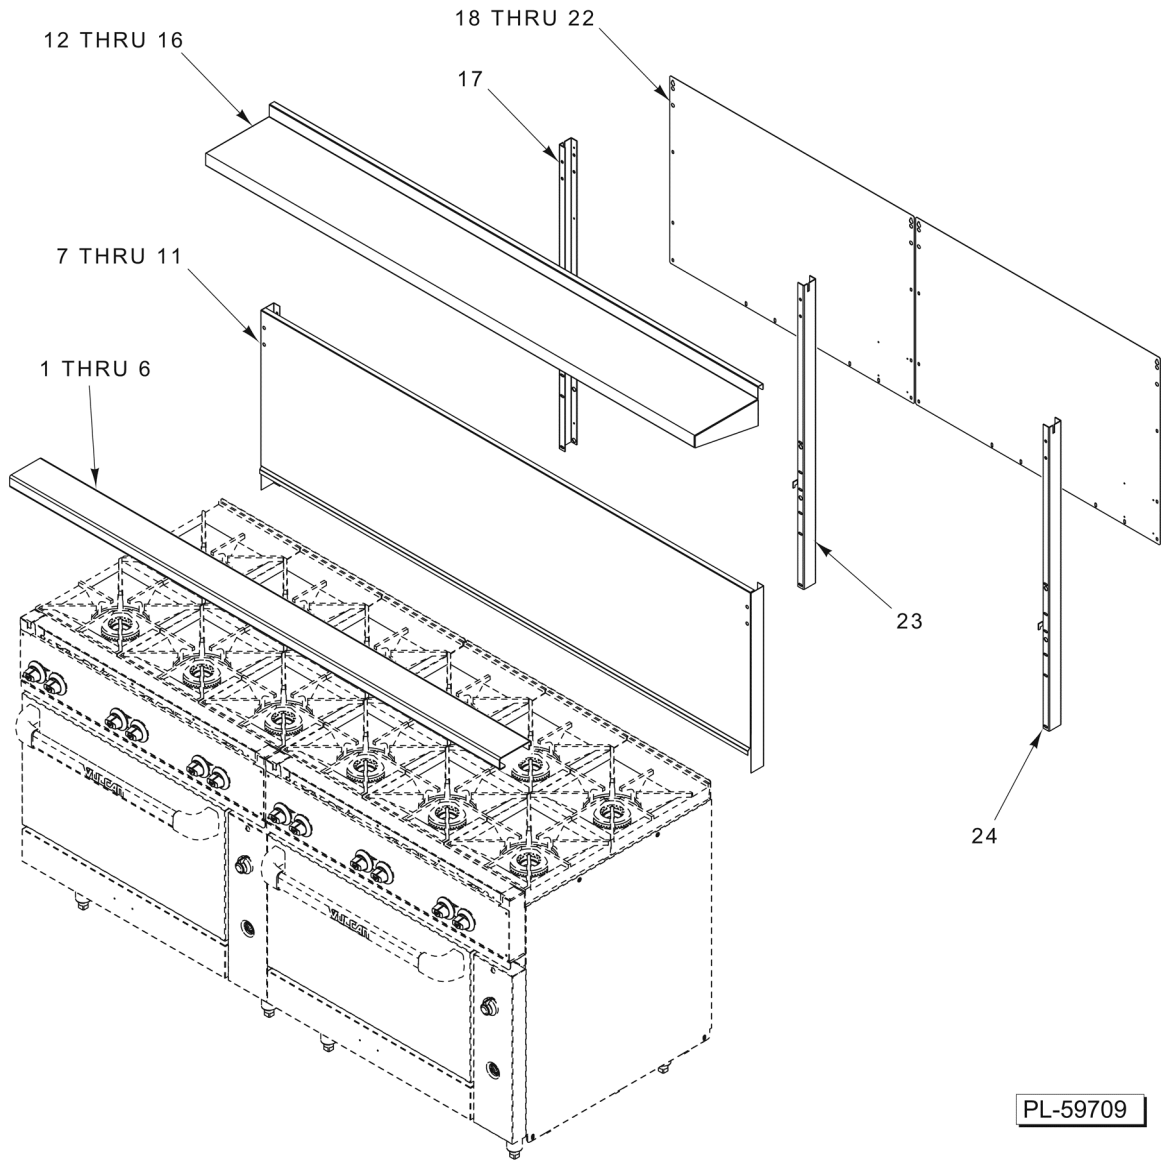

**BACKSPLASH, SHELF, AND BULL NOSE
(ALL SIZES)**

**BACKSPLASH, SHELF, AND BULL NOSE
(ALL SIZES)**

ILLUS. PL-59709	PART NO.	NAME OF PART	AMT.
1	00-921884-00012	Bull Nose (12 In.).....	1
2	00-921884-00024	Bull Nose (24 In.).....	1
3	00-921884-00036	Bull Nose (36 In.).....	1
4	00-921884-00048	Bull Nose (48 In.).....	1
5	00-921884-00060	Bull Nose (60 In.).....	1
6	00-921884-00072	Bull Nose (72 In.).....	1
7	00-921053-00024	Backsplash (24 In.).....	1
8	00-921053-00036	Backsplash (36 In.).....	1
9	00-921053-00048	Backsplash (48 In.).....	1
10	00-921053-00060	Backsplash (60 In.).....	1
11	00-921053-00072	Backsplash (72 In.).....	1
12	00-921730-00024	Shelf (24 In.).....	1
13	00-921730-00036	Shelf (36 In.).....	1
14	00-921730-00048	Shelf (48 In.).....	1
15	00-921730-00060	Shelf (60 In.).....	1
16	00-921730-00072	Shelf (72 In.).....	1
17	00-921728	Support - Backsplash (LH).....	1
18	00-921713	Panel - Back (12 In.).....	1
19	00-923525	Panel - Back (24 In.).....	1
20	00-921054	Panel - Back (36 In.) (Use two for 72 In. Units).....	1
21	00-923009	Panel - Back (48 In.).....	1
22	00-929007	Panel - Back (60 In.).....	1
23	00-921729	Support - Backsplash (RH) (Used on 60 & 72 In. Units).....	1
24	00-921729	Support - Backsplash (RH).....	1