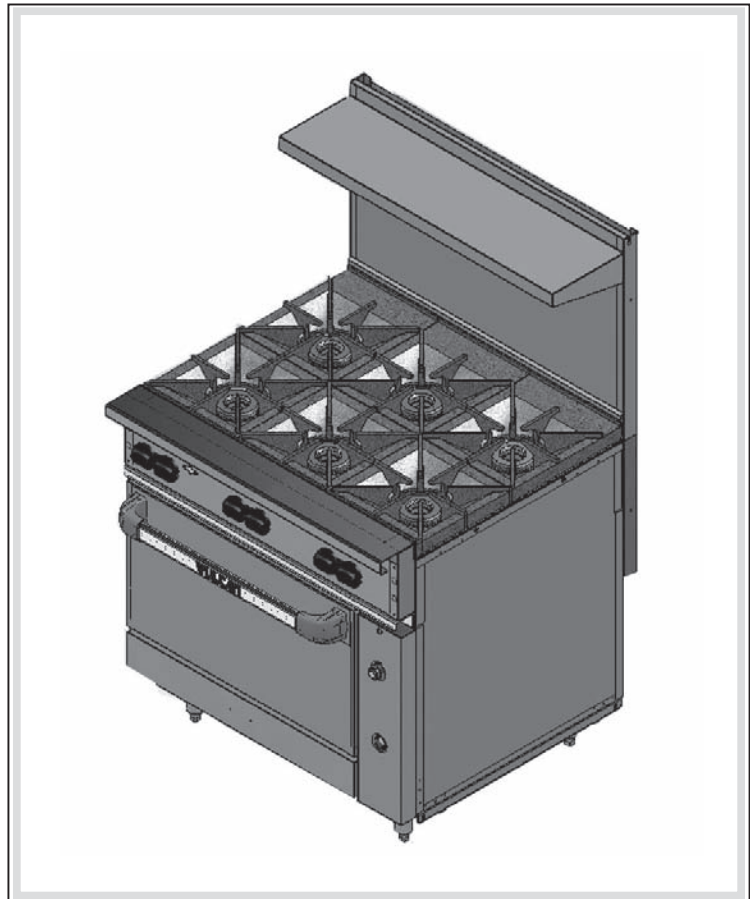

For additional information on Vulcan-Hart Company or to locate an authorized parts and service provider in your area, visit our website at www.vulcanequipment.com

VULCAN-HART
DIVISION OF ITW FOOD EQUIPMENT GROUP, LLC
www.vulcanequipment.com

3600 NORTH POINT BLVD.
BALTIMORE, MD 21222
F-43239 Rev. D (October 2017)