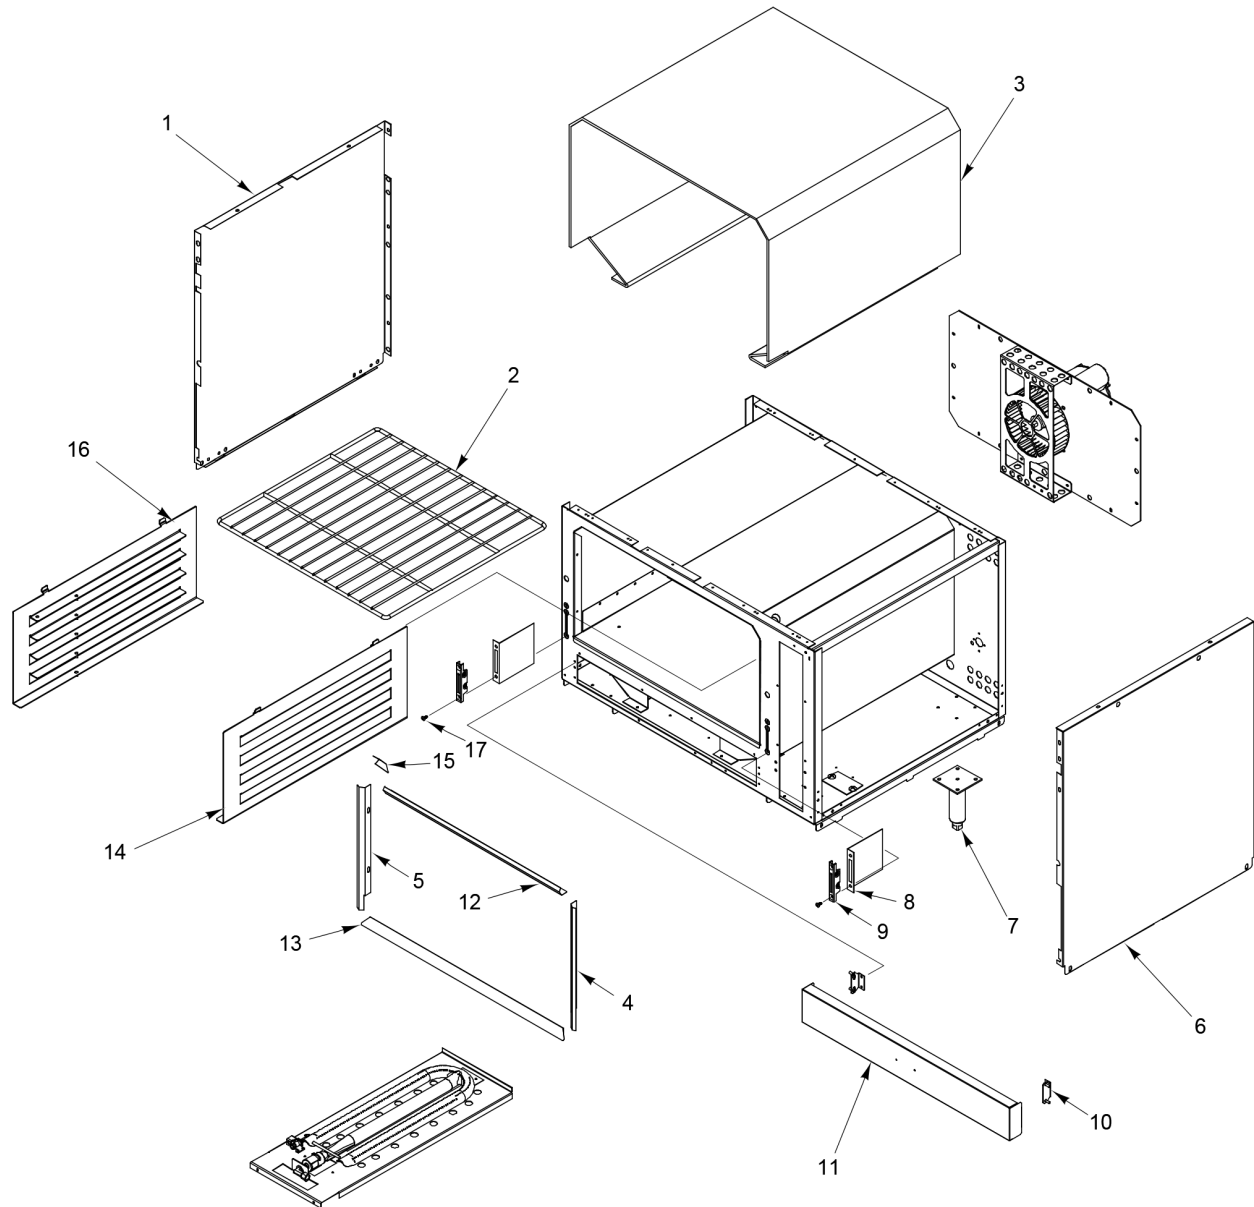

PL-59694

**CONVECTION OVEN CAVITY
(36 INCH)**

**CONVECTION OVEN CAVITY
(36 INCH)**

ILLUS.	PART NO.	NAME OF PART	AMT.
PL-59694			
1	00-921807	Panel - Side.....	1
2	00-921548-0000A	Oven Rack (30 In.) (Convection).....	2
3	00-921035	Insulation Blanket.....	1
4	00-921536	Side Seal - Right.....	1
5	00-921513	Side Seal - Left.....	1
6	00-921807	Panel - Side.....	1
7	00-413112-00012	Leg (6 In.).....	4
8	00-921095	Insulation - Door Hinge.....	2
9	00-497029-00001	Door Hinge Stop.....	2
10	00-428179-000G1	Bracket - Kick Panel Mounting.....	2
11	00-921721	Kick Panel Assy.....	1
12	00-921512	Seal - Top.....	1
13	00-921537	Seal - Bottom.....	1
14	00-921546-0000A	Rack Guide Assy. (Right).....	1
15	00-921514	Seal - Corner.....	2
16	00-921547-0000A	Rack Guide Assy. (Left).....	1
17	00-723369	Mach. Screw 1/4-20 x 1/2 Phil. Truss Hd.....	4