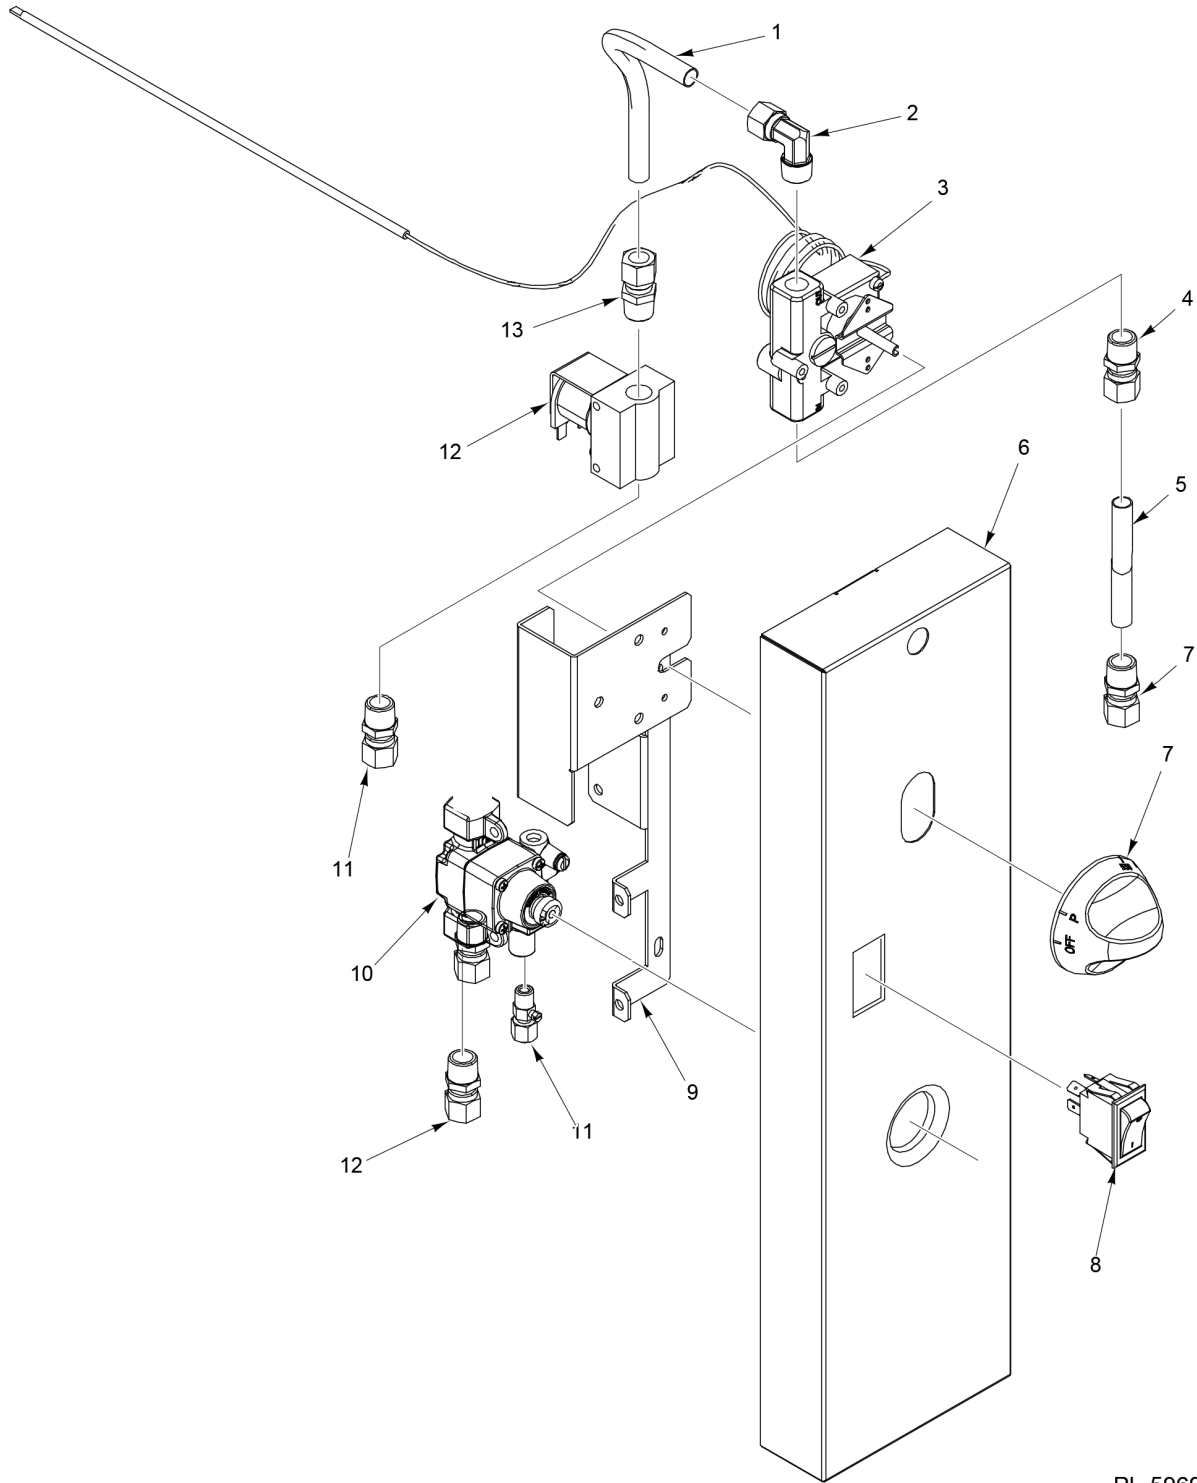

**STANDARD OVEN CONTROL
(24 INCH)**

**STANDARD OVEN CONTROL
(24 INCH)**

ILLUS.	PART NO.	NAME OF PART	AMT.
PL-65056			
1	00-921356-0000A	Manifold.....	1
2	00-922021	Thermostat.....	1
3	00-498356	Pipe - Flanged Thermostat Mount.....	1
4	00-922046-00024	Knob - Adjustable (BJ Valve).....	1
5	00-922015	Elbow.....	1

PL-59690

**STANDARD OVEN CONTROL
(30 INCH)**

**STANDARD OVEN CONTROL
(30 INCH)**

ILLUS.	PART NO.	NAME OF PART	AMT.
PL-59690			
1	00-922019	Screw 10-24 x 1.....	2
2	00-922020	BJ Thermostat.....	1
3	00-922015	Elbow.....	1
4	00-730534	Nut 10-24 Hex KEPS.....	2
5	00-922017	Fitting 1/8 x 7/16.....	1
6	00-922179	Panel - Control (Standard).....	1
7	00-922046	Knob - Adjustable BJ Thermostat.....	1
8	00-922160-0000A	Valve Assy. - Safety.....	1
	00-412788-00004	Thermocouple - 48" Lg.....	1
9	00-426508-00008	Flex Tubing (8 In.).....	1
10	00-922178	Bracket - Controller.....	1
11	00-498356	Pipe - Flanged Thermostat Mount.....	1

PL-59691

**CONVECTION OVEN CONTROL
(30 INCH)**

**CONVECTION OVEN CONTROL
(30 INCH)**

ILLUS.	PART NO.	NAME OF PART	AMT.
PL-59691			
1	00-426508-00008	Flex Tubing (8 In.).....	1
2	FP-085-68	Fitting- Elbow (7/16 TBG X 3/8 MPT).....	1
3	00-498096-00550	Valve (550F) T-Stat Combo.....	1
4	FP-085-42	Fitting - Tube (7/16 TBG X 3/8 MPT).....	1
5	00-426508-00008	Flex Tubing (8 In.).....	1
6	00-921369	Panel - Control (Convection).....	1
7	00-428617	Knob - Thermostat.....	1
8	00-921528	Switch - Rocker.....	1
9	00-922180	Bracket - Mounting.....	1
10	00-922160-0000A	Valve Assy. - Safety.....	1
	00-412788-00004	Thermocouple - 48" Lg.....	1
11	FP-085-42	Fitting - Tube (7/16 TBG X 3/8 MPT).....	1
12	00-770085-00002	Solenoid.....	1
13	FP-085-42	Fitting - Tube (7/16 TBG X 3/8 MPT).....	1