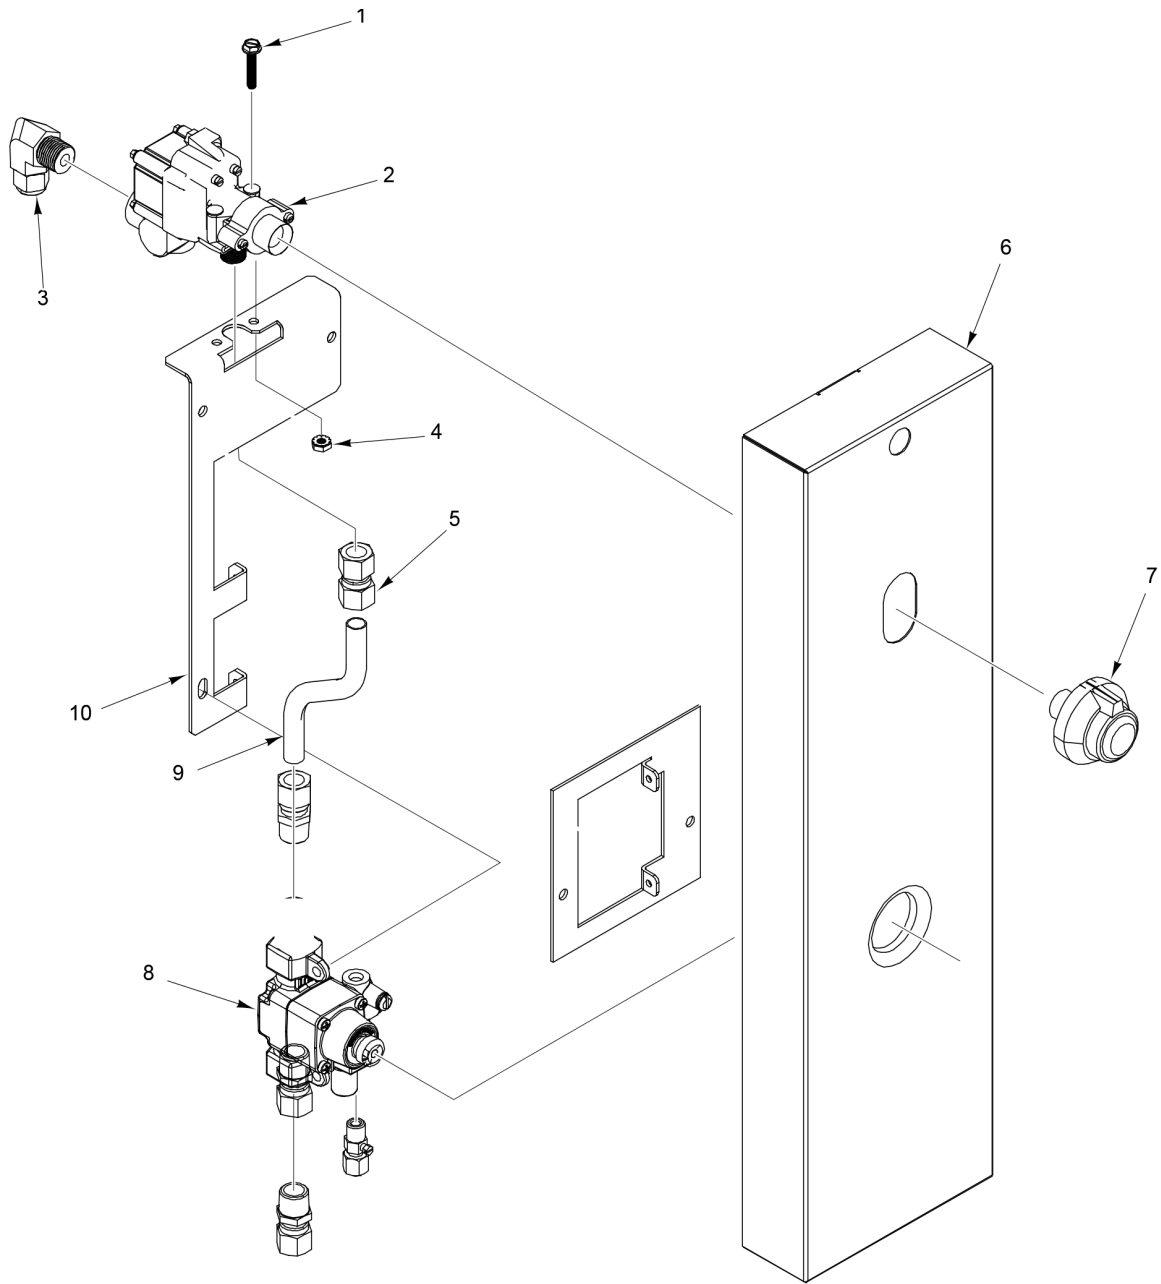

* (See Orifice Chart)

GRIDDLE/BROILER PANELS

GRIDDLE/BROILER PANELS

ILLUS.	PART NO.	NAME OF PART	AMT.
PL-59702			
1	00-926527-0000A	Splash Assy. - Outer (LH).....	1
2	00-927673-0000A	Griddle Plate Assy.....	1
3	00-926513-0000A	Splash Assy. - Outer (RH).....	1
4	00-921093	Guard - Motor.....	1
5	00-921529	Bracket - Convection Oven.....	1
6	00-921410	Cover - Flue.....	1
7	00-924022	Deflector - OTB Module (12 In.).....	1
8	00-927672	Panel - Griddle/Broiler.....	1
9	00-921884-012GB	Bull Nose Griddle Broiler (12 In.).....	1
10	00-921882	Bracket - Manifold Cover (RH).....	1
11	00-927676	Support - Bracket.....	1
12	00-921889	Support - Bracket.....	1
13	00-927686	Bracket.....	1
14	00-922006	Support - Insulation.....	1
15	2240-2241	Grommet - Heyco.....	1
16	00-927686	Bracket.....	1
17	00-927678	Panel.....	1
18	00-921247-0000A	Crumb Tray Assy.....	1
19	00-417669-000G1	Tray Weldment - Drip (Broiler).....	1

**STANDARD OVEN CONTROL
(24 INCH)**

**STANDARD OVEN CONTROL
(24 INCH)**

ILLUS.	PART NO.	NAME OF PART	AMT.
PL-65056			
1	00-921356-0000A	Manifold.....	1
2	00-922021	Thermostat.....	1
3	00-498356	Pipe - Flanged Thermostat Mount.....	1
4	00-922046-00024	Knob - Adjustable (BJ Valve).....	1
5	00-922015	Elbow.....	1

PL-59690

**STANDARD OVEN CONTROL
(30 INCH)**

**STANDARD OVEN CONTROL
(30 INCH)**

ILLUS.	PART NO.	NAME OF PART	AMT.
PL-59690			
1	00-922019	Screw 10-24 x 1.....	2
2	00-922020	BJ Thermostat.....	1
3	00-922015	Elbow.....	1
4	00-730534	Nut 10-24 Hex KEPS.....	2
5	00-922017	Fitting 1/8 x 7/16.....	1
6	00-922179	Panel - Control (Standard).....	1
7	00-922046	Knob - Adjustable BJ Thermostat.....	1
8	00-922160-0000A	Valve Assy. - Safety.....	1
	00-412788-00004	Thermocouple - 48" Lg.....	1
9	00-426508-00008	Flex Tubing (8 In.).....	1
10	00-922178	Bracket - Controller.....	1
11	00-498356	Pipe - Flanged Thermostat Mount.....	1