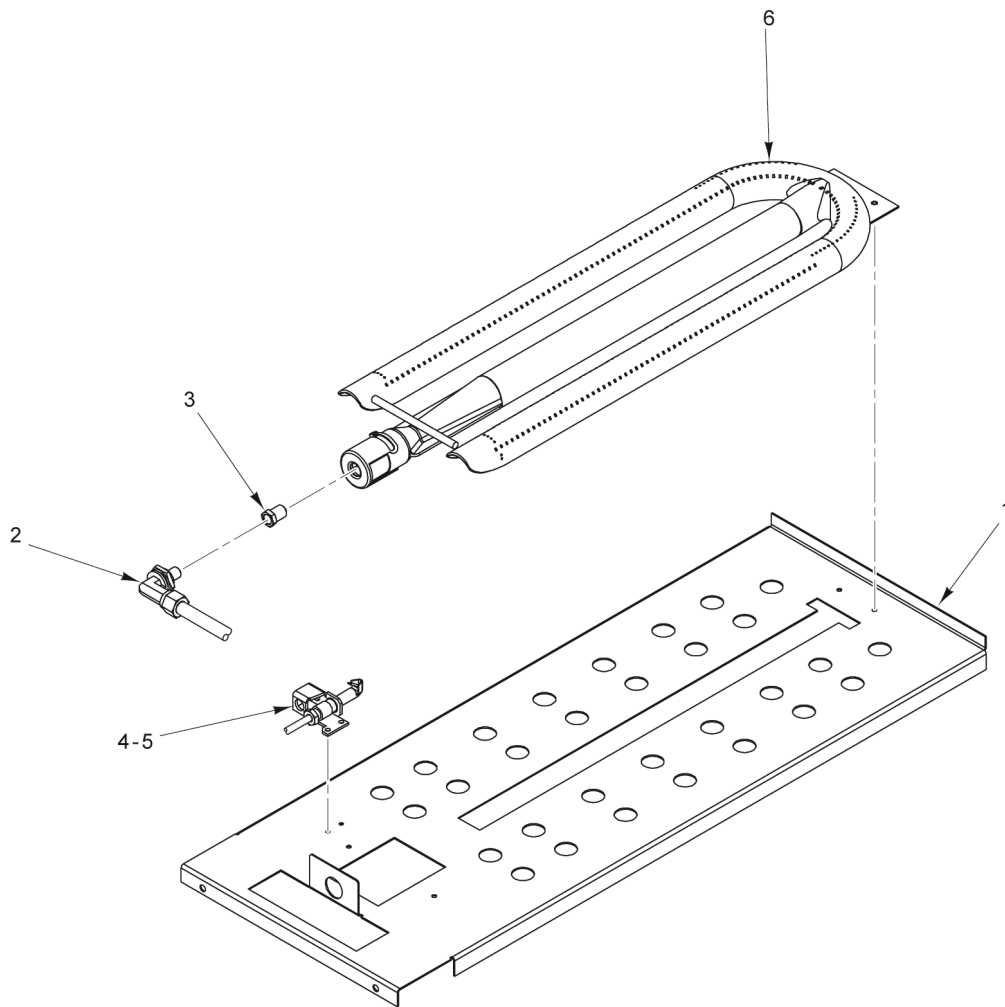

PL-59687

OVEN BURNER ASSEMBLY

OVEN BURNER ASSEMBLY

ILLUS.	PART NO.	NAME OF PART	AMT.
PL-59687			
1	00-921023	Carrier - Burner.....	1
2	00-404079-0000F	Elbow 7/16 Orifice.....	1
*3		Valve Hood.....	1
4	00-426262-00001	Pilot Assy. (NAT).....	1
5	00-426262-00002	Pilot Assy. (LP).....	1
6	00-921091-0000A	Burner - Oven Module.....	1

* (See Orifice Chart)