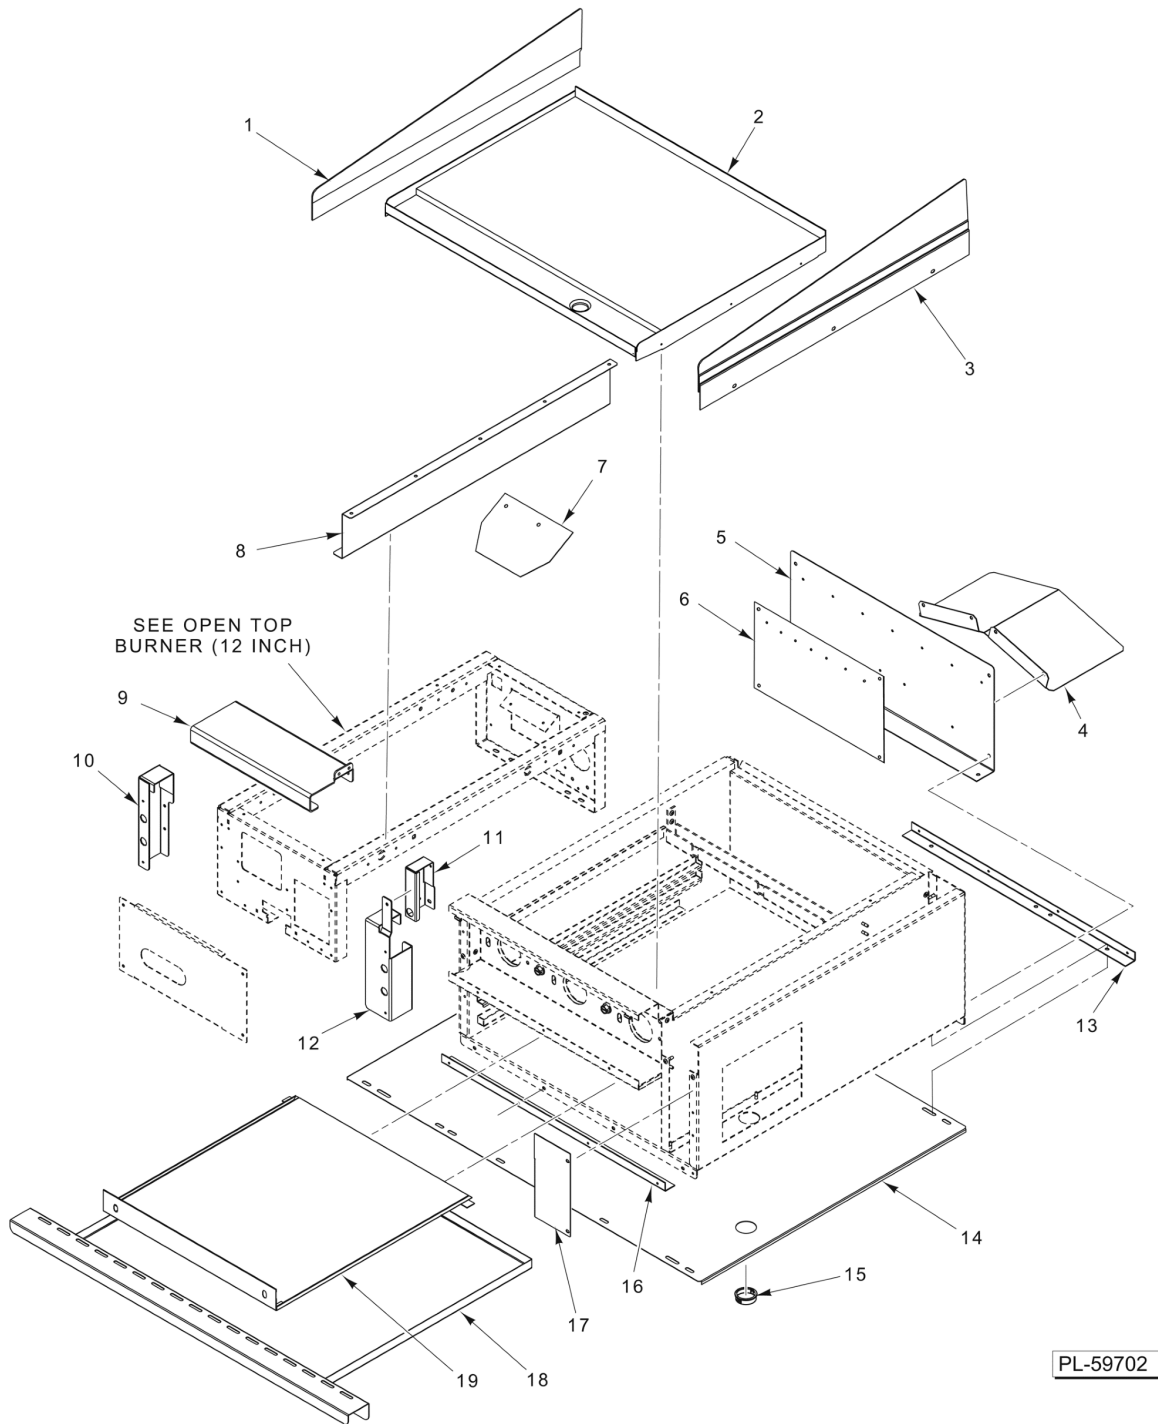

GRIDDLE/BROILER PANELS

GRIDDLE/BROILER PANELS

ILLUS.	PART NO.	NAME OF PART	AMT.
PL-59702			
1	00-926527-0000A	Splash Assy. - Outer (LH).....	1
2	00-927673-0000A	Griddle Plate Assy.....	1
3	00-926513-0000A	Splash Assy. - Outer (RH).....	1
4	00-921093	Guard - Motor.....	1
5	00-921529	Bracket - Convection Oven.....	1
6	00-921410	Cover - Flue.....	1
7	00-924022	Deflector - OTB Module (12 In.).....	1
8	00-927672	Panel - Griddle/Broiler.....	1
9	00-921884-012GB	Bull Nose Griddle Broiler (12 In.).....	1
10	00-921882	Bracket - Manifold Cover (RH).....	1
11	00-927676	Support - Bracket.....	1
12	00-921889	Support - Bracket.....	1
13	00-927686	Bracket.....	1
14	00-922006	Support - Insulation.....	1
15	2240-2241	Grommet - Heyco.....	1
16	00-927686	Bracket.....	1
17	00-927678	Panel.....	1
18	00-921247-0000A	Crumb Tray Assy.....	1
19	00-417669-000G1	Tray Weldment - Drip (Broiler).....	1