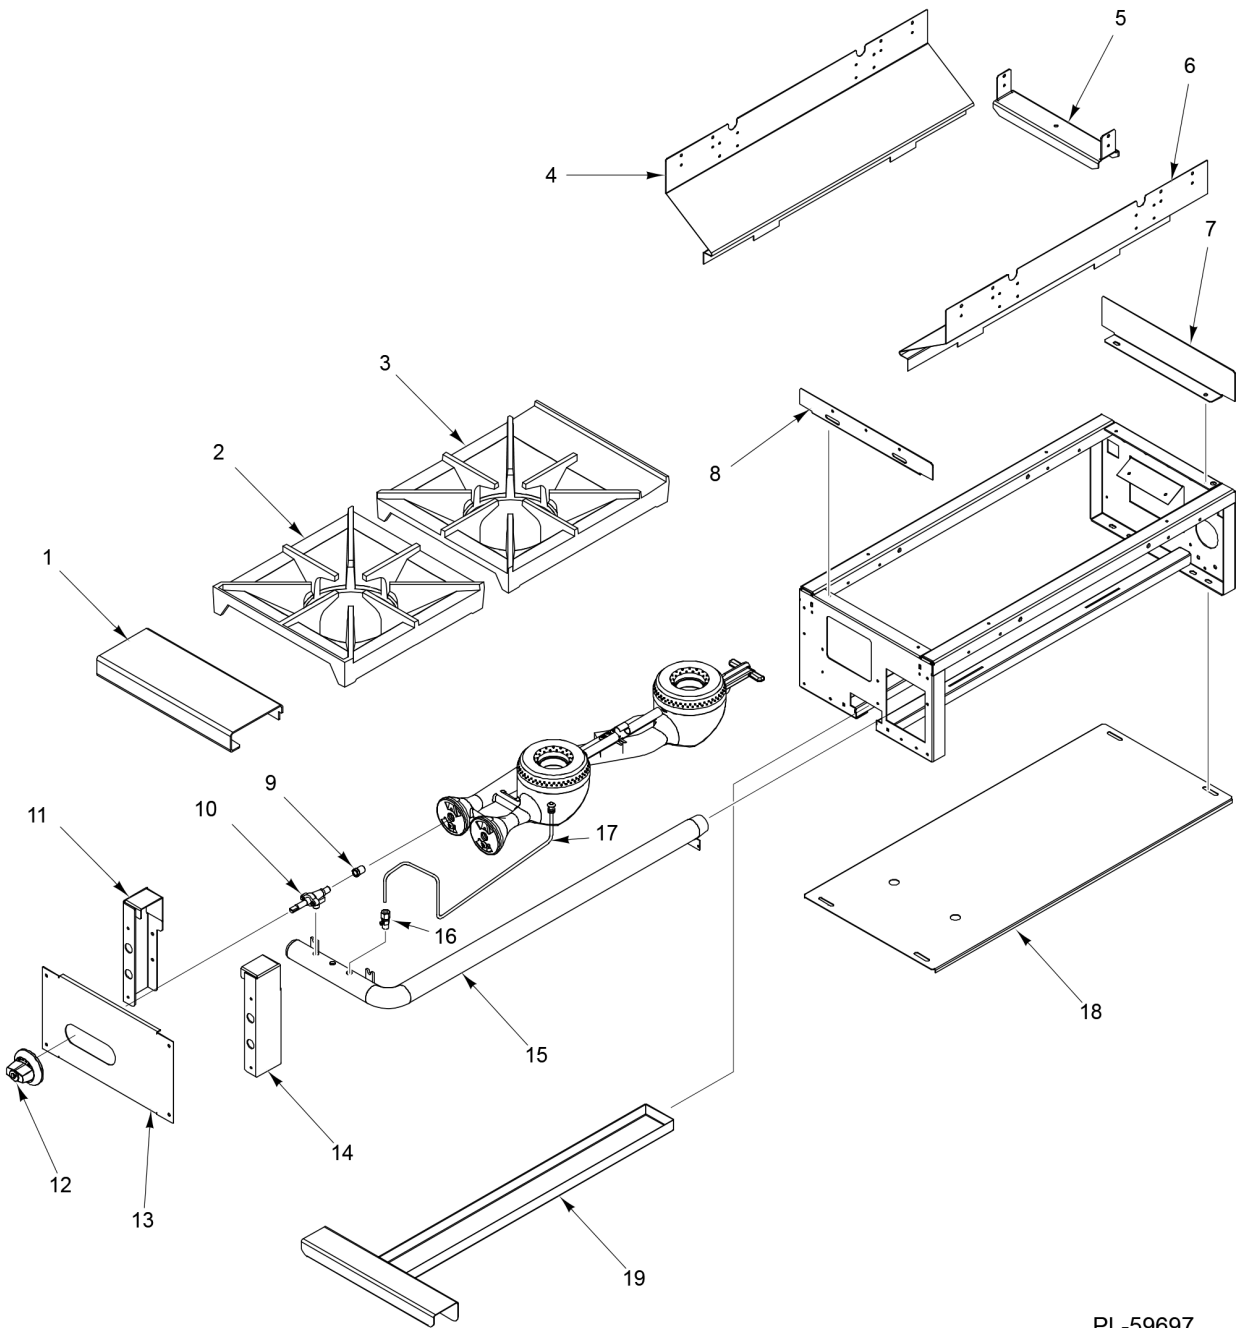

PL-59703

OPEN TOP BURNER ASSEMBLY

OPEN TOP BURNER ASSEMBLY

ILLUS.	PART NO.	NAME OF PART	AMT.
PL-59703			
1	00-763209-000A1	Open Top Burner (Venturi) (Includes items 2, 3, 4, 5, 6, 7, and 8).....	1
2	00-719329	Air Mixer Assy.....	2
3	00-417608-00001	Burner Head.....	1
4	00-730228	Self-Tapping Screw 10-24 x 1/2 Phil. Truss Hd.....	2
5	00-787275-00001	Flash Tube.....	1
6	00-417608-00001	Burner Head.....	1
7	00-730228	Self-Tapping Screw 10-24 x 1/2 Phil. Truss Hd.....	1
8	00-413302-00001	Clip - Pilot Mounting.....	1