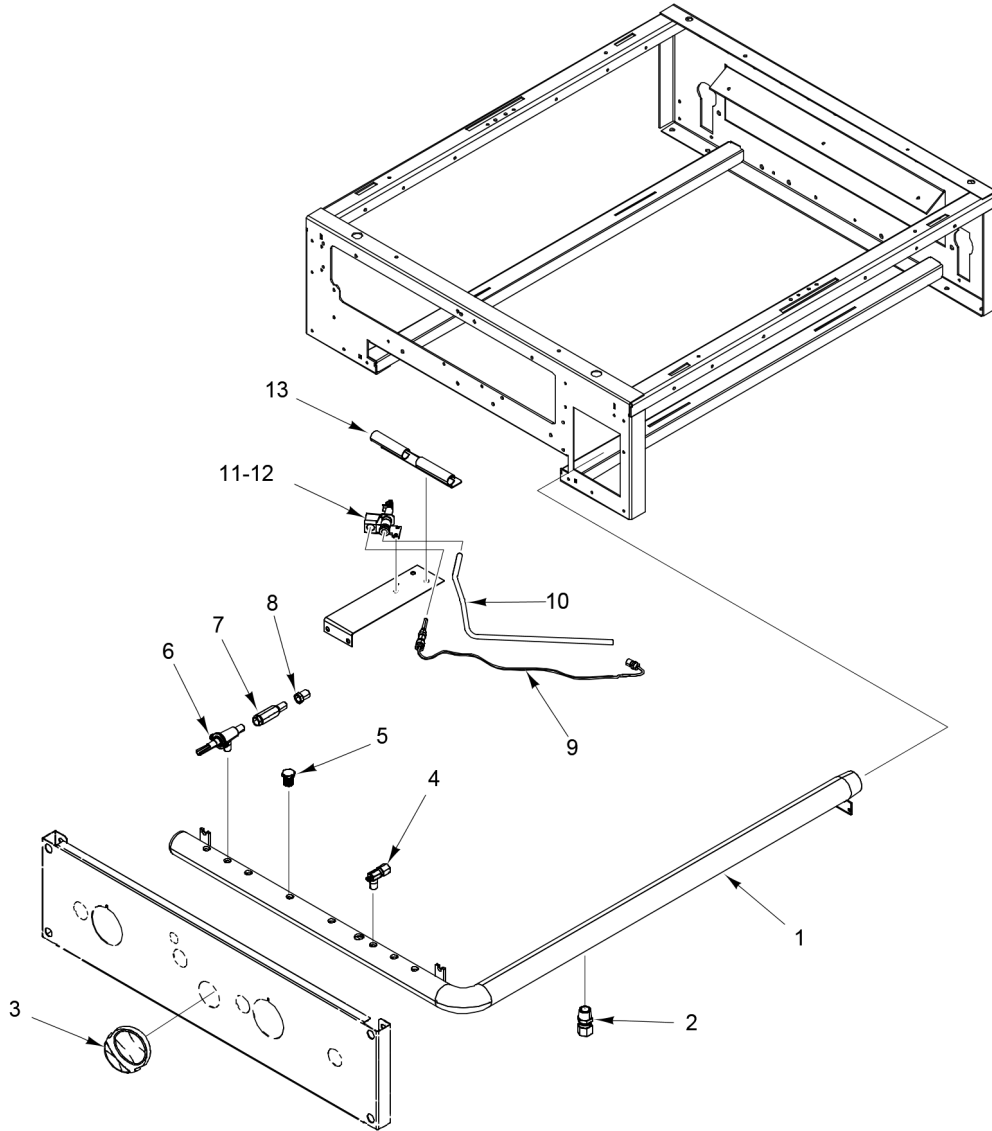

* (See Orifice Chart)

PL-59698

**GRIDDLE TOP MODULE
(24 INCH)**

**GRIDDLE TOP MODULE
(24 INCH)**

ILLUS.	PART NO.	NAME OF PART	AMT.
PL-59698			
1	00-926527-0000A	Splash Assy. - Outer (LH).....	1
2	00-924511-0000A	Griddle Plate Assy. (24 In.).....	1
3	00-926513-0000A	Splash Assy. - Outer (RH).....	1
4	00-921783	Heat Shield (T-Stat Griddle).....	1
5	00-925015	Drip Pan Guide.....	1
6	00-921473-0000A	Tray - Crumb.....	1
7	00-730228	Self-Tapping Screw 10-24 x 1/2 Phil. Truss Hd.....	AR
8	00-926519-0000A	Grease Chute Assy.....	1
9	00-924503	Burner Support.....	2
10	00-926509-0000A	Burner - Griddle XL.....	2
11	00-925015	Drip Pan Guide.....	1

PL-59699

**GRIDDLE TOP MODULE
(36 INCH)**

**GRIDDLE TOP MODULE
(36 INCH)**

ILLUS.	PART NO.	NAME OF PART	AMT.
PL-59699			
1	00-926527-0000A	Splash Assy. - Outer (LH).....	1
2	00-926500-0000A	Griddle Plate Assy. (36 In.).....	1
3	00-926513-0000A	Splash Assy. - Outer (RH).....	1
4	00-926504	Heat Shield (T-Stat Griddle).....	1
5	00-925015	Drip Pan Guide.....	1
6	00-921471-0000A	Tray - Crumb.....	1
7	00-730228	Self-Tapping Screw 10-24 x 1/2 Phil. Truss Hd.....	AR
8	00-926519-0000A	Grease Chute Assy.....	1
9	00-925013	Burner Support.....	2
10	00-926509-0000A	Burner - Griddle XL.....	3
11	00-925015	Drip Pan Guide.....	1