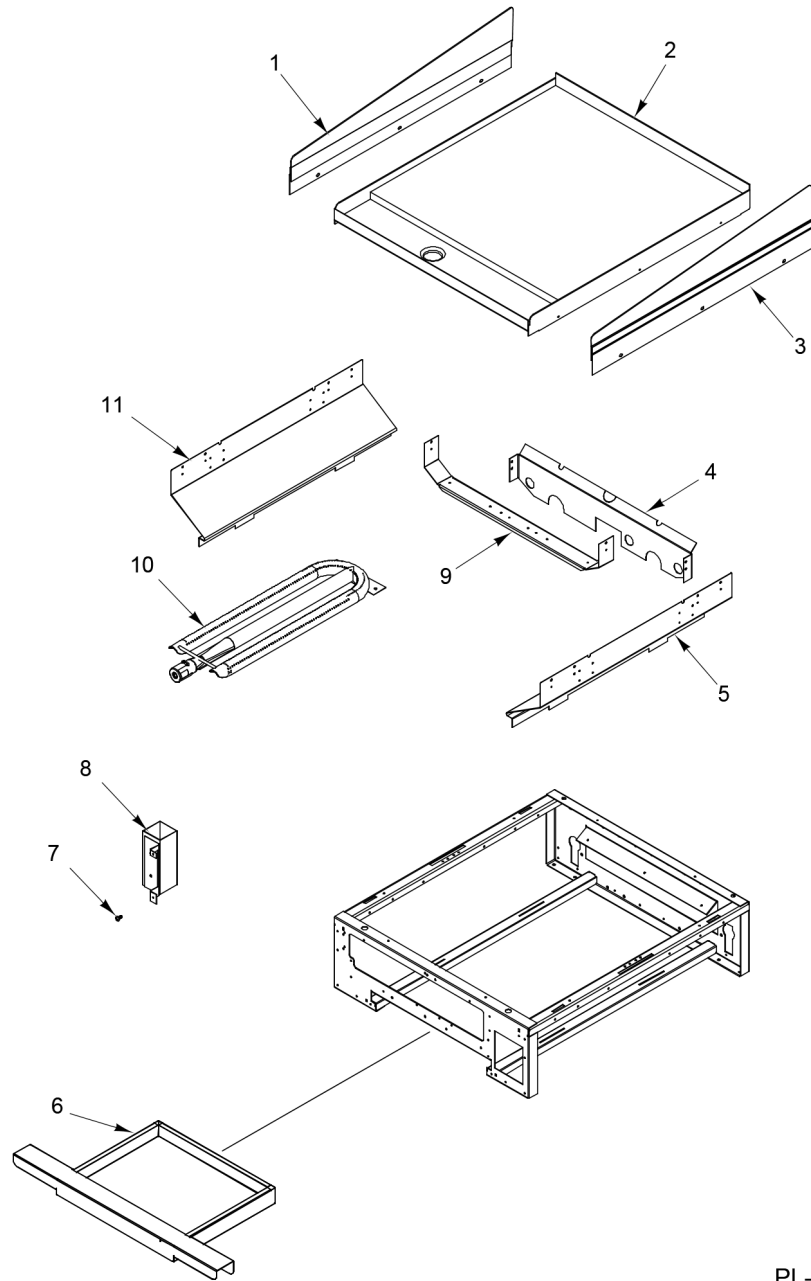

PL-59698

**GRIDDLE TOP MODULE
(24 INCH)**

**GRIDDLE TOP MODULE
(24 INCH)**

ILLUS.	PART NO.	NAME OF PART	AMT.
PL-59698			
1	00-926527-0000A	Splash Assy. - Outer (LH).....	1
2	00-924511-0000A	Griddle Plate Assy. (24 In.).....	1
3	00-926513-0000A	Splash Assy. - Outer (RH).....	1
4	00-921783	Heat Shield (T-Stat Griddle).....	1
5	00-925015	Drip Pan Guide.....	1
6	00-921473-0000A	Tray - Crumb.....	1
7	00-730228	Self-Tapping Screw 10-24 x 1/2 Phil. Truss Hd.....	AR
8	00-926519-0000A	Grease Chute Assy.....	1
9	00-924503	Burner Support.....	2
10	00-926509-0000A	Burner - Griddle XL.....	2
11	00-925015	Drip Pan Guide.....	1