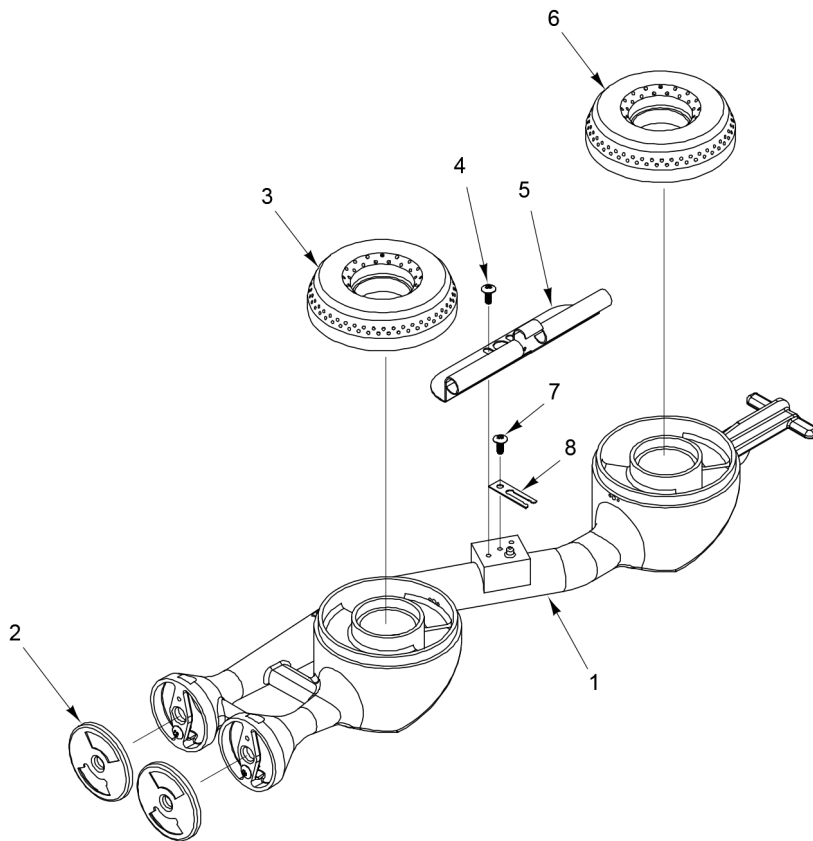

PL-59703

OPEN TOP BURNER ASSEMBLY

OPEN TOP BURNER ASSEMBLY

ILLUS.	PART NO.	NAME OF PART	AMT.
PL-59703			
1	00-763209-000A1	Open Top Burner (Venturi) (Includes items 2, 3, 4, 5, 6, 7, and 8).....	1
2	00-719329	Air Mixer Assy.....	2
3	00-417608-00001	Burner Head.....	1
4	00-730228	Self-Tapping Screw 10-24 x 1/2 Phil. Truss Hd.....	2
5	00-787275-00001	Flash Tube.....	1
6	00-417608-00001	Burner Head.....	1
7	00-730228	Self-Tapping Screw 10-24 x 1/2 Phil. Truss Hd.....	1
8	00-413302-00001	Clip - Pilot Mounting.....	1