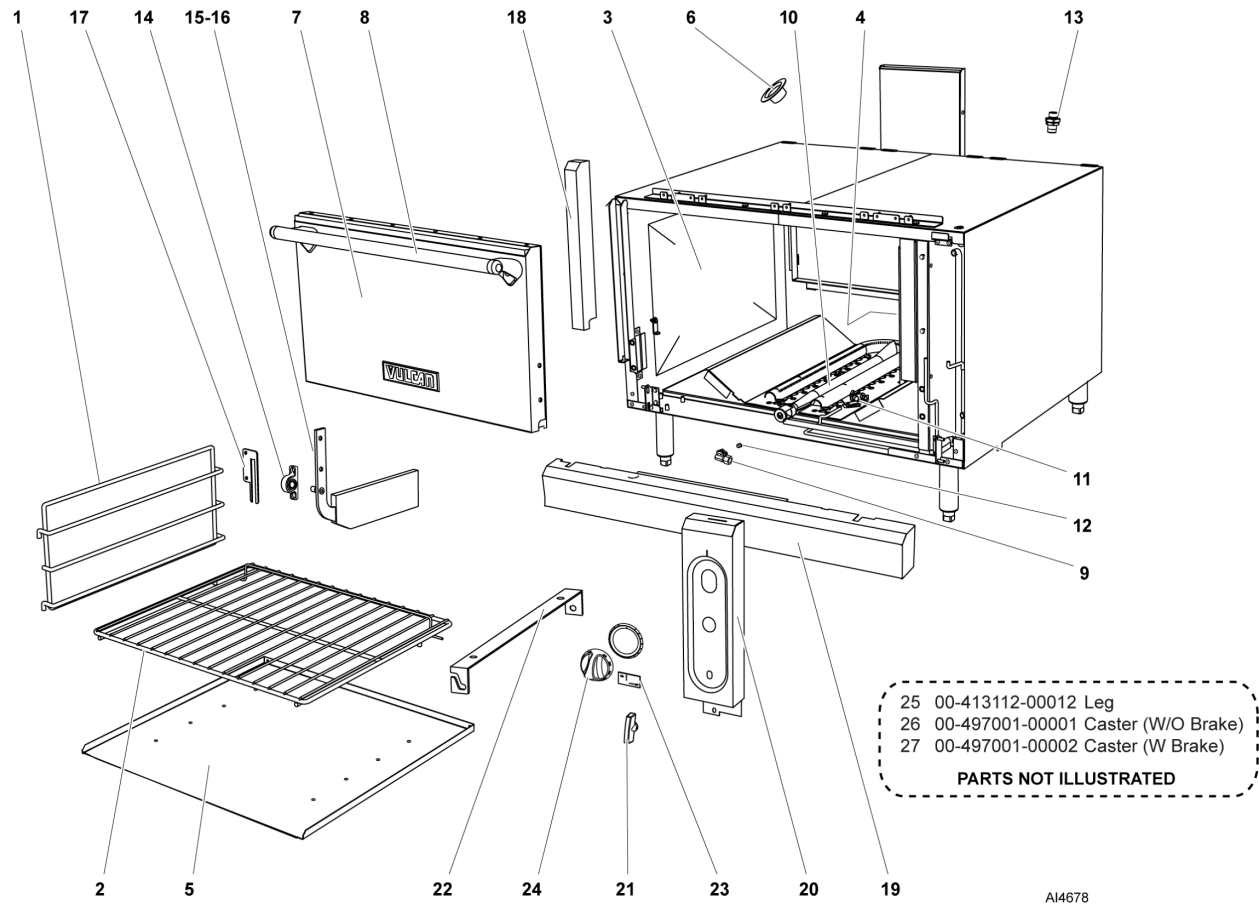

### Table of Contents

5	"B" MODEL 36", 24", 18", 12" CABINET BASE
7	"S" MODEL OVEN
9	"S" MODEL GAS MANIFOLD ASSY
11	"C" MODEL OVEN
13	"C" MODEL GAS MANIFOLD ASSY
15	36", 24" & 12" OPEN TOP BURNER
17	36"- 4 & 18"- 2 OPEN TOP BURNER
19	36" & 24" CHAR BROILER
21	36" & 18" FRENCH TOP RADIAL FIN HOT TOP
23	36", 24" & 18" THERMO CONTROL GRIDDLE TOP
25	36", 24", 18" & 12" WORK TOP
27	36" AND 18" STEP UP OPEN TOP BURNER
29	36" 6 OPEN TOP STEP UP BURNER
31	STEP UP BURNER ASSEMBLY

AI4677

**"B" MODEL 36", 24", 18", 12" CABINET BASE**

**"B" MODEL 36", 24", 18", 12" CABINET BASE**

ILLUS.	PART NO.	NAME OF PART	AMT.
PL-AI4677			
1	00-958087-000G4	Door Assy. L/H (36" Base Cabinet Only).....	1
	00-958087-000G3	Door Assy. (24" Base Cabinet Only).....	1
	00-958087-000G2	Door Assy. (18" Base Cabinet Only).....	1
	00-958087-000G1	Door Assy. (12" Base Cabinet Only).....	1
2	00-958087-000G5	Door Assy. R/H.....	1
3	00-499740-00001	Bracket - Cabinet Door Magnet.....	1
4	00-497296-00001	Magnet - Door.....	2
5	00-499744-000G1	Support - Shelf.....	2
6	00-499747-00001	Shelf (36" Base Cabinet Only).....	1
	00-499747-00002	Shelf (24" Base Cabinet Only).....	1
	00-499747-00003	Shelf (18" Base Cabinet Only).....	1
7	00-408615-00021	Handle - Door Keeler R3122.....	2