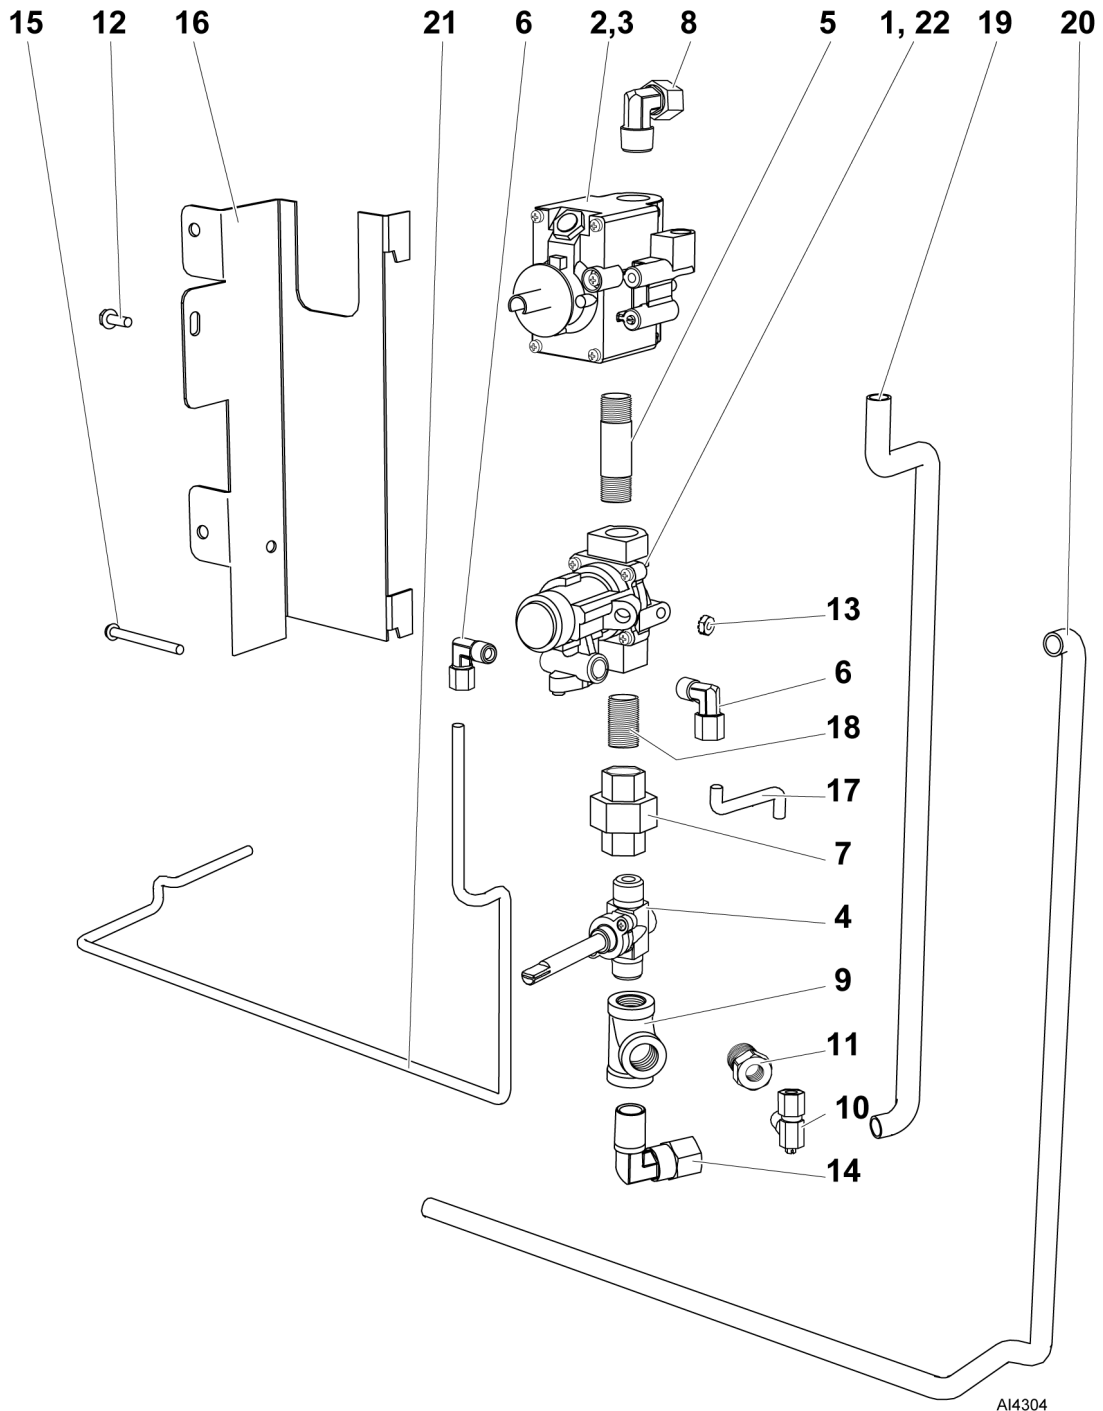

"S" MODEL GAS MANIFOLD ASSY

"S" MODEL GAS MANIFOLD ASSY

ILLUS.	PART NO.	NAME OF PART	AMT.
PL-AI4304			
1	00-497765-00001	Valve - Pilot Safety.....	1
2	00-407522-00007	Thermosat - 550 Deg. F.....	1
3	00-407522-00008	Thermostat - 400-650 Deg. F.....	1
4	00-719971	Valve - Gas Manual Shut-Off.....	1
5	FP-035-54	Pipe - 3/8 X 2.250 (BLKSTL) (TBE).....	1
6	FP-012-21	Elbow 90 Deg. (1/8 Male Pipe x 1/4 Tube).....	2
7	00-719032	Union.....	1
8	FP-085-68	Fitting- Elbow (7/16 TBG X 3/8 MPT).....	1
9	FP-019-10	Tee - 3/8 X 3/8 X 3/8 (BLKSTL).....	1
10	00-404193-00001	Valve - Pilot 260 BROILER.....	1
11	00-719066	Bushing - Pipe 3/8 -1/8.....	1
12	SD-032-07	Self-Tapping Screw 10-24 x 1/2 Hex Washer Hd., Type TT.....	1
13	NS-044-09	Nut Assy. 10-24 Hex KEPS.....	1
14	FP-012-03	Fitting - Elbow 1/2 TBG X 3/8 MPT.....	1
15	SC-060-38	Cap Screw 1/4-20 X 5/8 Hex Hd.....	1
16	00-499465-00001	Bracket - Gas Mounting.....	1
17	00-426505-00009	Tube - Flex 1/4" O.D. 9" Lg.....	1
18	FP-035-46	Pipe 3/8 x 1 Lg. TBE.....	1
19	00-426509-00024	Tube - Flex 1/2" O.D. 24" Lg.....	1
20	00-426508-00048	Tube - Flex 7/16" O.D. 48" Lg.....	1
21	00-426505-00036	Tube - Flex 1/4" O.D. 36" Lg.....	1
22	00-412788-00004	Thermocouple - 48" Lg. 48" Lg.....	1