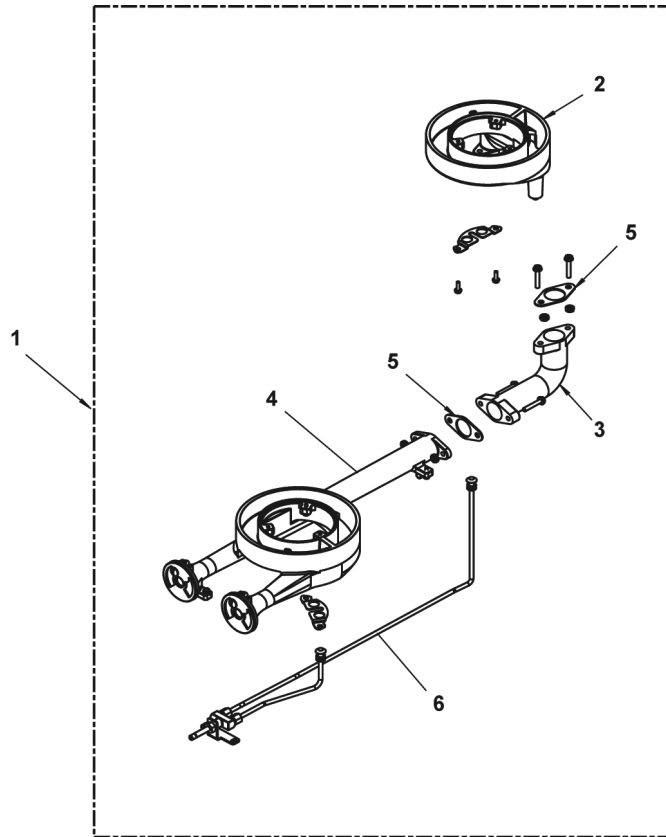

AI4689

STEP UP BURNER ASSEMBLY

STEP UP BURNER ASSEMBLY

ILLUS.	PART NO.	NAME OF PART	AMT.
PL-AI4689			
1	00-957817-000G1	Burner Assy. - Step Up.....	1
2	00-957826-00001	Burner - Rear Step Up.....	1
3	00-957825-00001	Elbow - Center Step Up.....	1
4	00-957824-00001	Burner - Front Step Up.....	1
5	00-957823-00001	Gasket.....	1
6	00-959108-000G2	Pilot Assy. - Step Up.....	1