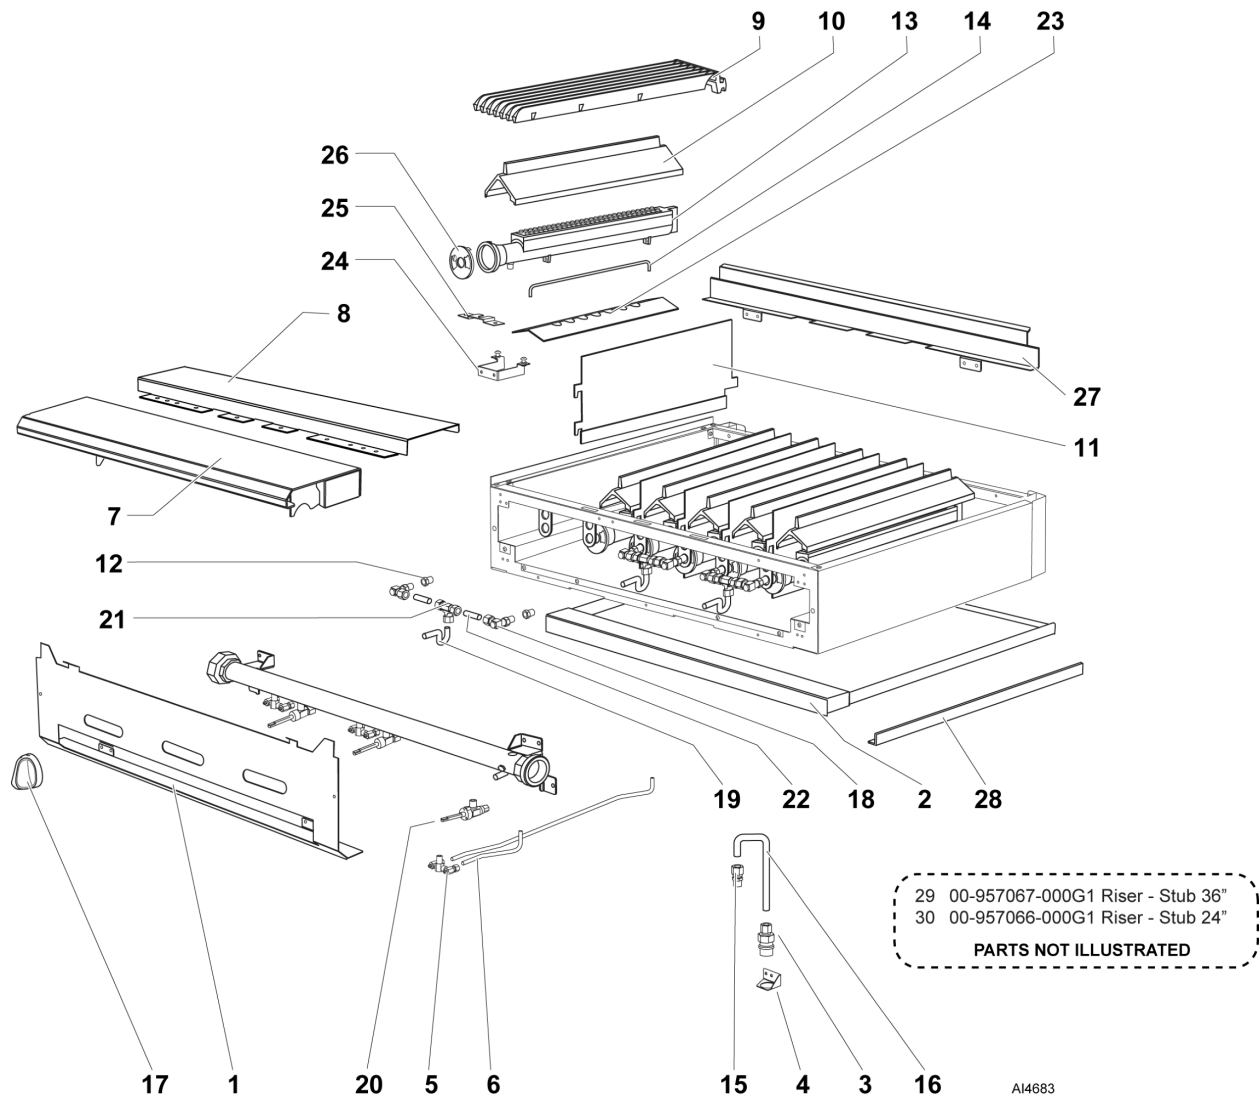

36"- 4 & 18"- 2 OPEN TOP BURNER

ILLUS.	PART NO.	NAME OF PART	AMT.
1	00-957573-00001	Manifold Cover 36" (4 Open Top Burner).....	1
	00-957564-00001	Manifold Cover 18" (2 Open Top Burner).....	1
2	00-499006-000G2	Tray - Crumb (SST) 36" (4 Open Top Burner).....	1
	00-956696-000G2	Tray - Crumb (SST) 18" (2 Open Top Burner).....	AR
3	00-497984-00001	Retainer - Grate.....	2
4	00-426509-00010	Tube - Flex 1/2" O.D. 10" Lg.....	1
5	00-499555-00001	Disconnect - Gas Female.....	1
6	00-499047-00001	Bracket - Disconnect.....	1
7	00-499425-000G1	Front Top Assy. 36" (4 Open Top Burner).....	1
	00-957235-000G1	Front Top Assy - Condiment Rail 36" (4 Open Top Burner).....	4
	00-956658-000G1	Front Top Assy 18" (2 Open Top Burner).....	AR
8	00-957239-000G1	Front Top Slide Rail Assy.....	4
10	00-499001-00004	Support - (4) OTB Burner (SST).....	1
	00-956690-00001	Support - (2) OTB Burner (SST).....	1
11	00-499493-00001	Support - Grate (Alum.).....	1
	00-499493-00002	Support - Grate (SST).....	1
12	00-499615-00002	Deflector - Rear (SST) 36" (4 Open Top Burner).....	1
	00-956697-00002	Deflector - Rear (SST) 36" (4 Open Top Burner).....	1
13	00-957370-00001	Grate - Front 18".....	AR
14	00-957371-00001	Grate - Rear 18".....	AR
15	00-957372-00001	Bowl - 18" Double.....	AR
16	00-957343-00002	Burner - Head 6".....	AR
17	00-499712-00001	Knob - HD Burner.....	AR
18	00-957367-00001	Valve - Burner.....	AR
19	00-499970-00001	Valve - Pilot Quick Disconnect.....	AR
20	00-957398-000G1	Venturi Assy.....	1
21	00-402558-00004	Clip - Tubing.....	AR
22	00-958073-00001	Plate - Restrictor.....	1
23	00-959108-000G1	Pilot - Kit Open Top Burners.....	1
24	FP-012-02	Fitting - Tube 1/2 TBG X 3/8 MPT.....	1
25	00-499002-00003	Deflector - HD Splash L.H. (SST).....	1
	00-499002-00004	Deflector - HD Splash R.H. (SST).....	1
26	00-957067-000G1	Riser - Stub 36" W/Alum. Back 36" (4 Open Top Burner).....	1
27	00-957065-000G1	Riser - Stub 18" W/Alum. Back 36" (4 Open Top Burner).....	1

36" & 24" CHAR BROILER