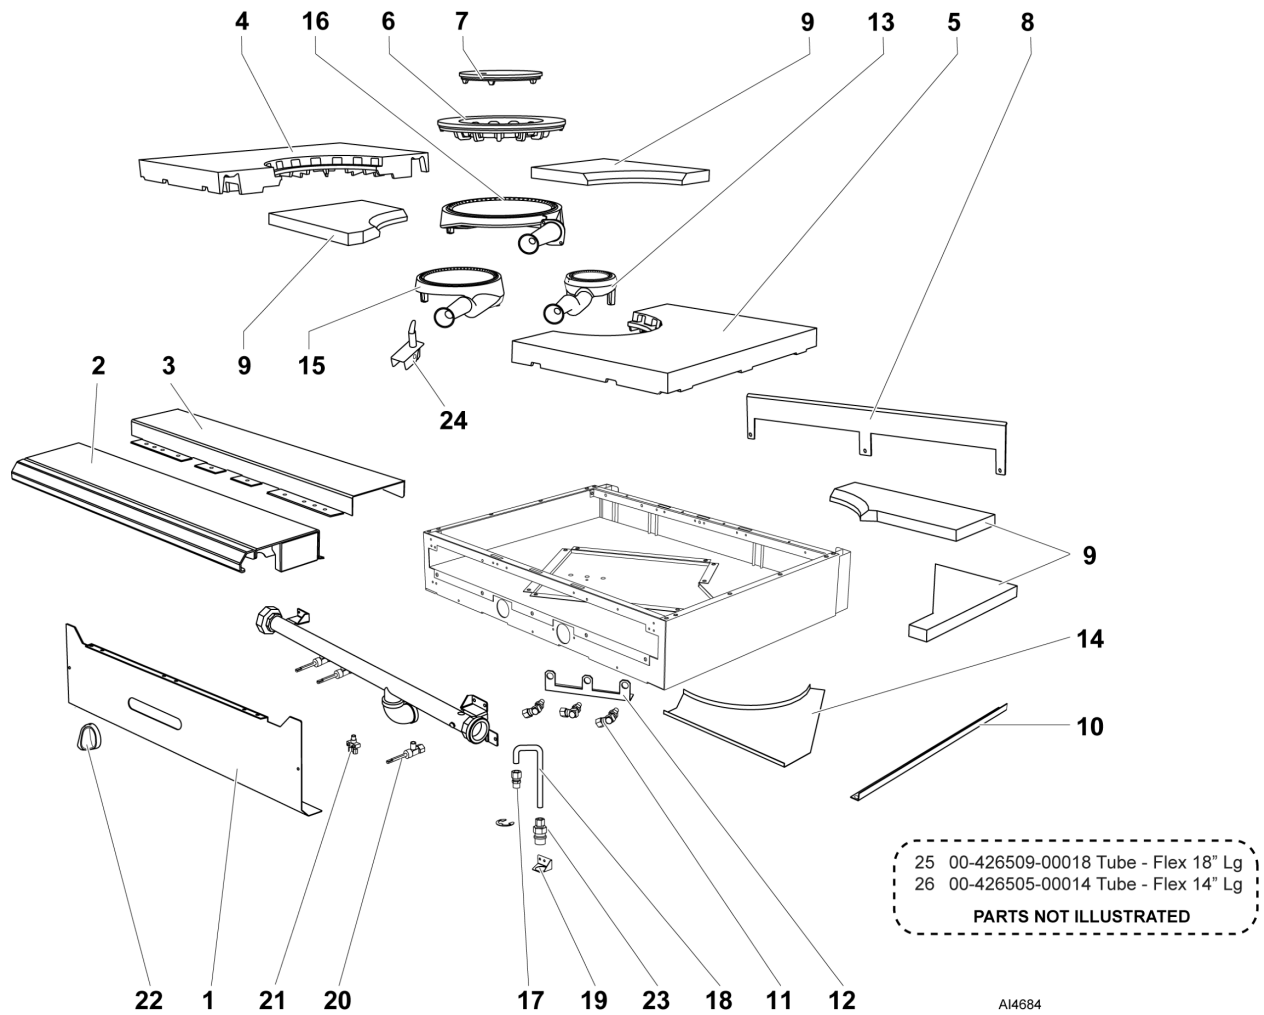

A14684

36" & 18" FRENCH TOP RADIAL FIN HOT TOP

36" & 18" FRENCH TOP RADIAL FIN HOT TOP

ILLUS.	PART NO.	NAME OF PART	AMT.
	PL-AI4684		
1	00-957576-00001	Cover - Manifold W/Rail 36" Radial Fin. Hot Top.....	1
	00-957563-00001	Cover Manifold 18" Radial Fin. Hot Top.....	1
2	00-499425-000G1	Front Top Assy. 36" Radial Fin. Hot Top.....	1
	00-956658-000G1	Front Top Assy 18" Radial Fin. Hot Top.....	1
3	00-957235-000G1	Front Top Assy - Condiment Rail.....	1
	00-957239-000G1	Front Top Slide Rail Assy.....	1
4	00-499814-00001	Casting - LH Radial Fin. 36" 36" Radial Fin. Hot Top.....	1
	00-956800-00001	Casting - Radial Fin. 18" Radial Fin. Hot Top.....	1
5	00-499814-00002	Casting - RH Radial Fin. 36".....	1
6	00-400705-00001	Ring - TOP.....	1
7	00-715211-000GR	Plate - Top.....	1
8	00-956809-00002	Deflector - Radial Fin. Rear 36" Radial Fin. Hot Top.....	1
	00-956663-00001	Deflector - Radial Fin. 18" Radial Fin. Hot Top.....	1
9	00-956622-000G1	Brick Set 36" Radial Fin. Hot Top.....	1
	00-956799-000G1	Brick Set 18" Radial Fin. Hot Top.....	1
10	00-497984-00001	Retainer - Grate.....	1
11	00-719383	Elbow 3/8 Orifice W/O Plug.....	1
12	00-499810-00002	Bracket - Pilot.....	1
13	00-957801-000G1	Burner - Inner, Radial Fin 36" Radial Fin. Hot Top.....	1
	00-956794-00001	Burner - 18" Inner 18" Radial Fin. Hot Top.....	1
14	00-957946-000G1	Plate - Aeration Assy. 36" Radial Fin. Hot Top.....	1
	00-957710-000G1	Plate - Aeration, Assy. 18" Radial Fin. Hot Top.....	1
15	00-409413-00001	Burner - Casting 36" Radial Fin. Hot Top.....	1
	00-956793-00001	Burner - 18" Outer 18" Radial Fin. Hot Top.....	1
16	00-409412-00001	Burner - Casting.....	1
17	FP-012-02	Fitting - Tube 1/2 TBG X 3/8 MPT.....	1
18	00-426509-00010	Tube - Flex 1/2" O.D. 10" Lg.....	1
19	00-499047-00001	Bracket - Disconnect.....	1
20	00-408379-00004	Valve - Burner (Top).....	3
21	00-957814-00001	Valve - Dual Pilot.....	1
22	00-499712-00001	Knob - HD Burner.....	3
23	00-499555-00001	Disconnect - Gas Female.....	1
24	00-409839-00003	Burner - Pilot.....	3
25	00-426509-00018	Tube - Flex 1/2" O.D. 18" Lg.....	3
26	00-426505-00014	Tube - Flex 1/4" O.D. 14" Lg.....	2