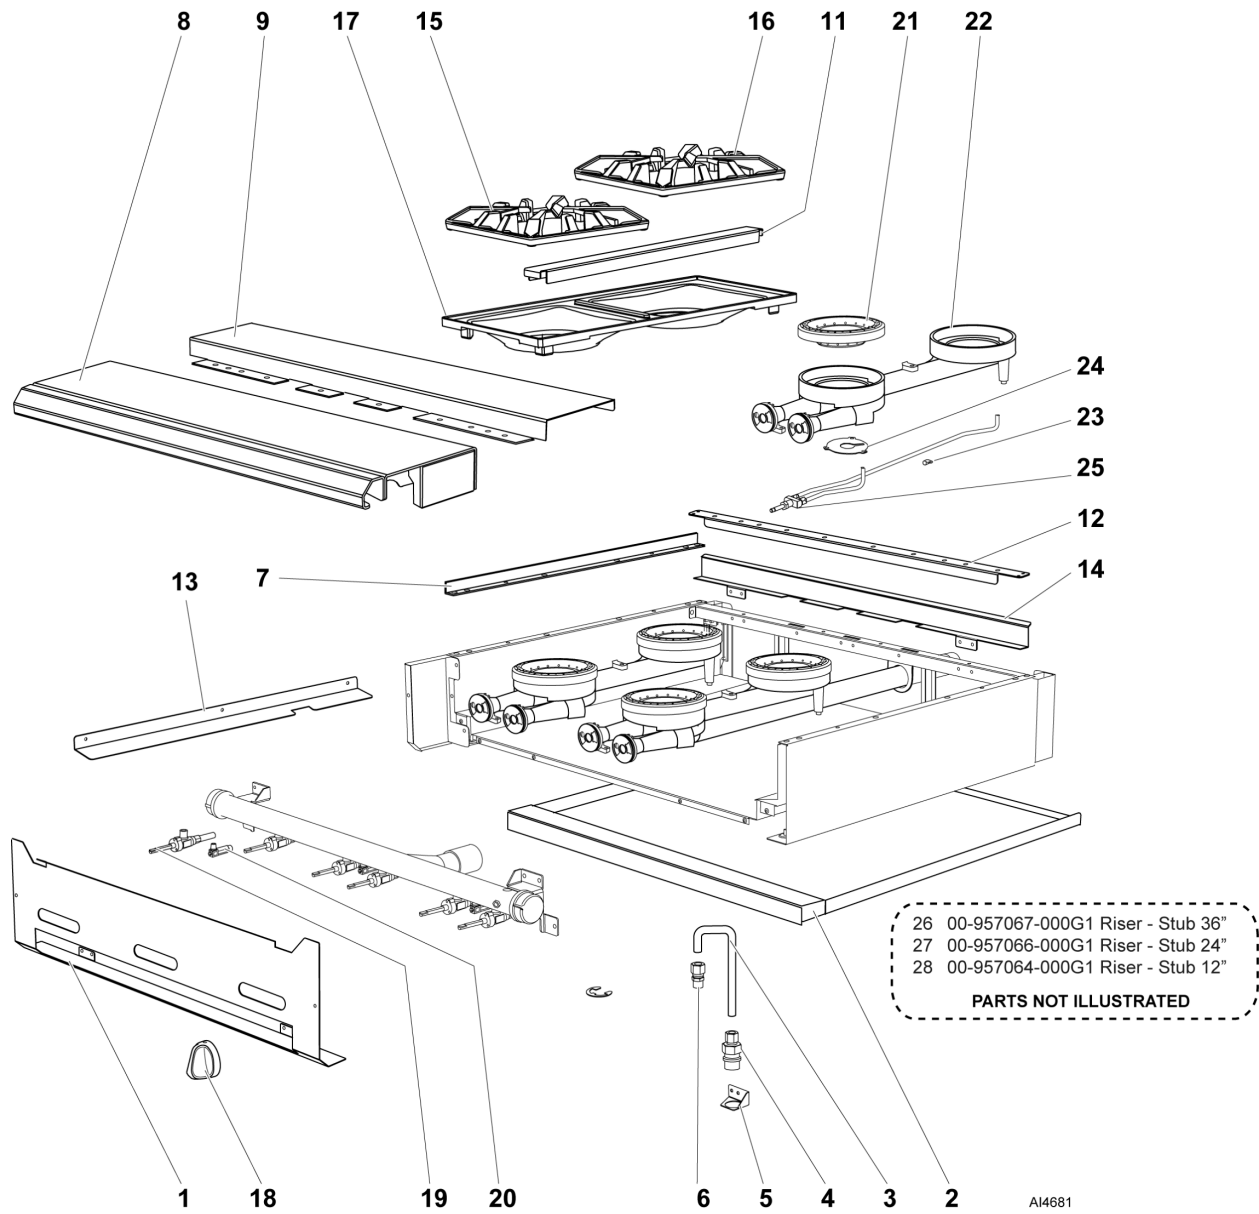

36", 24" & 12" OPEN TOP BURNER

36", 24" & 12" OPEN TOP BURNER

ILLUS.	PART NO.	NAME OF PART	AMT.
1	00-957575-00001	Cover - Manifold 36" (6 Open Top Burner).....	1
	00-957570-00001	Cover Manifold 24" (4 Open Top Burner).....	1
	00-957559-00001	Cover - Manifold 12" (2 Open Top Burner).....	1
2	00-499006-000G2	Tray - Crumb (SST) 36" (6 Open Top Burner).....	1
	00-956724-000G2	Tray - Crumb (SST) 24" (4 Open Top Burner).....	1
	00-499969-000G2	Tray - Crumb (SST) 12" (2 Open Top Burner).....	1
3	00-426509-00010	Tube - Flex 1/2" O.D. 10" Lg.....	1
4	00-499555-00001	Disconnect - Gas Female.....	1
5	00-499047-00001	Bracket - Disconnect.....	1
6	FP-012-02	Fitting - Tube 1/2 TBG X 3/8 MPT.....	1
7	00-497984-00001	Retainer - Grate.....	2
8	00-499425-000G1	Front Top Assy. 36" (6 Open Top Burner).....	1
	00-956705-000G1	Front Top Assy. 24" (4 Open Top Burner).....	1
	00-499966-000G1	Front Top Assy. 12" (2 Open Top Burner).....	1
9	00-957235-000G1	Front Top Assy - Condiment Rail 36" (6 Open Top Burner).....	1
	00-957239-000G1	Front Top Slide Rail Assy. 36" (6 Open Top Burner).....	1
	00-957357-000G1	Front Top Assy. - Condiment Rail 24" (4 Open Top Burner).....	1
11	00-499493-00001	Support - Grate (Alum.).....	1
	00-499493-00002	Support - Grate (SST).....	1
12	00-499001-00002	Support - HD Burner (SST) 36" (6 Open Top Burner).....	1
	00-956718-00002	Support - HD Burner (SST) 24" (4 Open Top Burner).....	1
	00-499965-00002	Support - HD Burner (SST) 12" (2 Open Top Burner).....	1
13	00-499002-00003	Deflector - HD Splash L.H. (SST).....	1
	00-499002-00004	Deflector - HD Splash R.H. (SST).....	1
14	00-499615-00002	Deflector - Rear (SST) 36" (6 Open Top Burner).....	1
	00-956725-00002	Deflector - Rear (SST) 24" (4 Open Top Burner).....	1
	00-499935-00001	Deflector - Rear (SST) 12" (2 Open Top Burner).....	AR
15	00-957368-00001	Grate - Front 12".....	AR
16	00-957369-00001	Grate - Rear 12".....	AR
17	00-957341-00001	Bowl - Rear 12" Double.....	AR
18	00-499712-00001	Knob - HD Burner.....	AR
19	00-957367-00001	Valve - Burner.....	AR
20	00-499970-00001	Valve - Pilot Quick Disconnect.....	AR
21	00-957343-00002	Burner - Head 6".....	AR
22	00-957342-00001	Venturi Assy.....	AR
23	00-402558-00004	Clip - Tubing.....	AR
24	00-958073-00002	Plate - Restrictor.....	AR
25	00-959108-000G1	Pilot - Kit Open Top Burners.....	AR
26	00-957067-000G1	Riser - Stub 36" W/Alum. Back 36" (6 Open Top Burner).....	1
27	00-957066-000G1	Riser - Stub 24" W/Alum. Back 24" (4 Open Top Burner).....	1
28	00-957064-000G1	Riser - Stub 12" W/Alum. Back 12" (2 Open Top Burner).....	1