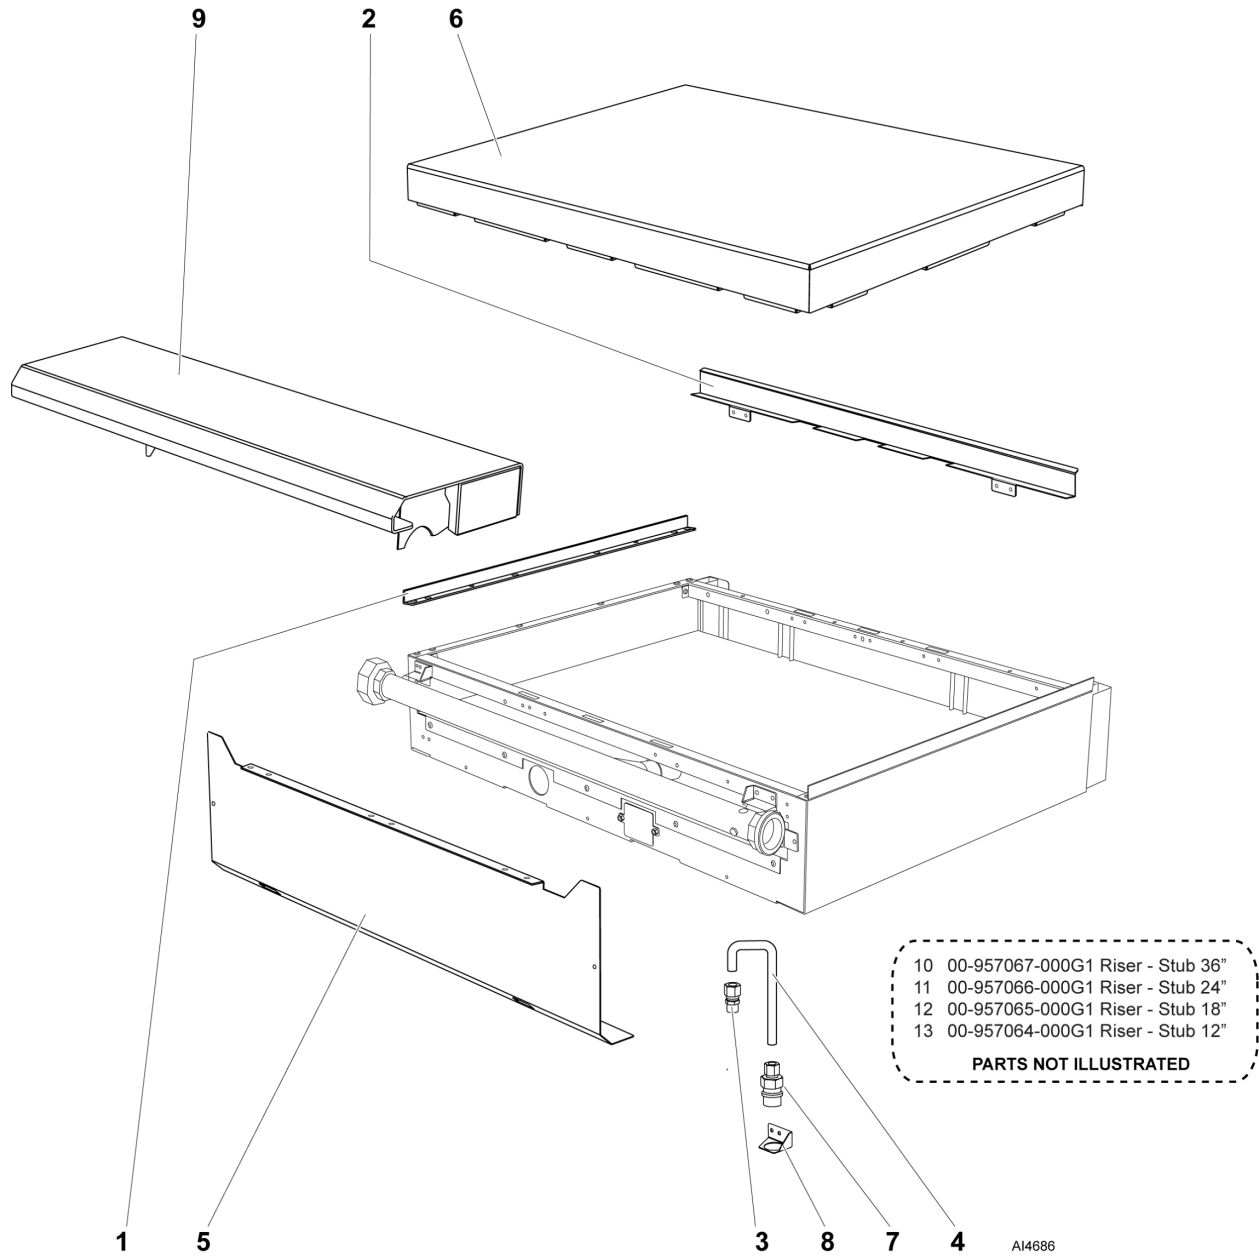

36", 24" & 18" THERMO CONTROL GRIDDLE TOP

ILLUS.	PART NO.	NAME OF PART	AMT.
1	00-957961-00001	Panel - Rear Closure 36" (Alum.) 36" Griddle Top.....	1
	00-957989-00001	Panel - Rear Closure 24" 24" Griddle Top.....	1
	00-957993-00001	Panel - Rear Closure 18" 18" Griddle Top.....	AR
2	00-499047-00001	Bracket - Disconnect.....	1
3	00-499555-00001	Disconnect - Gas Female.....	1
4	00-426509-00010	Tube - Flex 1/2" O.D. 10" Lg.....	1
5	00-499425-000G1	Front Top Assy. 36" Griddle Top.....	1
	00-956705-000G1	Front Top Assy. 24" Griddle Top.....	1
	00-956658-000G1	Front Top Assy 18" Griddle Top.....	1
6	00-957235-000G1	Front Top Assy - Condiment Rail 36" Griddle Top.....	1
	00-957239-000G1	Front Top Slide Rail Assy. 36" Griddle Top.....	1
	00-957357-000G1	Front Top Assy. - Condiment Rail 24" Griddle Top.....	1
	00-957235-000G1	Front Top Assy - Condiment Rail 18" Griddle Top.....	1
7	00-499112-00001	Bracket - Griddle Burner Support.....	3
8	00-499635-00001	Griddle Burner Assy.....	3
9	00-413302-00001	Clip - Pilot Mounting.....	3
10	00-497984-00001	Retainer - Grate.....	2
11	00-957982-000G4	Grease Drawer Assy. 36" Griddle Top.....	1
	00-956709-000G4	Grease Drawer Assy. 24" Griddle Top.....	1
	00-956677-000G4	Grease Drawer Assy. 18" Griddle Top.....	1
12	00-499622-000G2	NLA - Obsolete--36" Griddle Assy.....	1
	00-499957-000G2	NLA - Obsolete--24" Griddle Assy.....	1
	00-956674-000G2	NLA - Obsolete--18" Griddle Assy.....	1
13	00-957170-000G1	Griddle Baffle Assy. Center (Not Shown).....	2
14	00-956662-00001	Cover - Rear Manifold.....	1
	00-956710-00001	Cover - Hot Top 24" Griddle.....	1
15	00-499488-00002	Knob - Gas Thermostat.....	3
16	FP-012-02	Fitting - Tube 1/2 TBG X 3/8 MPT.....	1
17	00-404193-00001	Valve - Pilot.....	3
18	00-499488-00001	Thermostat - Gas.....	3
19	FP-085-68	Fitting- Elbow (7/16 TBG X 3/8 MPT).....	6
20	00-404079-0000F	Nozzle.....	3
21	00-418051-0000F	Hood - Orifice.....	3
22	FP-085-42	Fitting - Tube (7/16 TBG X 3/8 MPT).....	3
23	00-426508-00006	Tube - Flex 7/16" O.D. 6" Lg.....	3
24	00-426508-00010	Tube - Flex 7/16" O.D. 10" Lg.....	3
25	SD-036-79	Self-Tapping Screw 6-32 x 1/2 Type TT Hex Hd. (SST).....	6
26	FP-085-53	Pipe Plug 1/8.....	1
27	00-957604-000G2	Cover - Manifold 36" Thermo Griddle (Condiment Rail).....	1
	00-957602-000G2	Cover - Manifold 24" Thermo Griddle (Condiment Rail).....	1
	00-957594-000G1	Cover - Manifold 18" Thermo Griddle.....	1
28	00-957396-00002	Baffle - Griddle.....	1
	00-957988-00002	Baffle - 24" Forward Griddle.....	1
	00-957992-00002	Baffle - 18" Forward Griddle.....	1
29	00-788541-0000A	Tube - Pilot, Flex (W/Tip).....	2
30	00-956939-00002	Tube - Pilot, Flex (W/Tip).....	1

36", 24", 18" & 12" WORK TOP