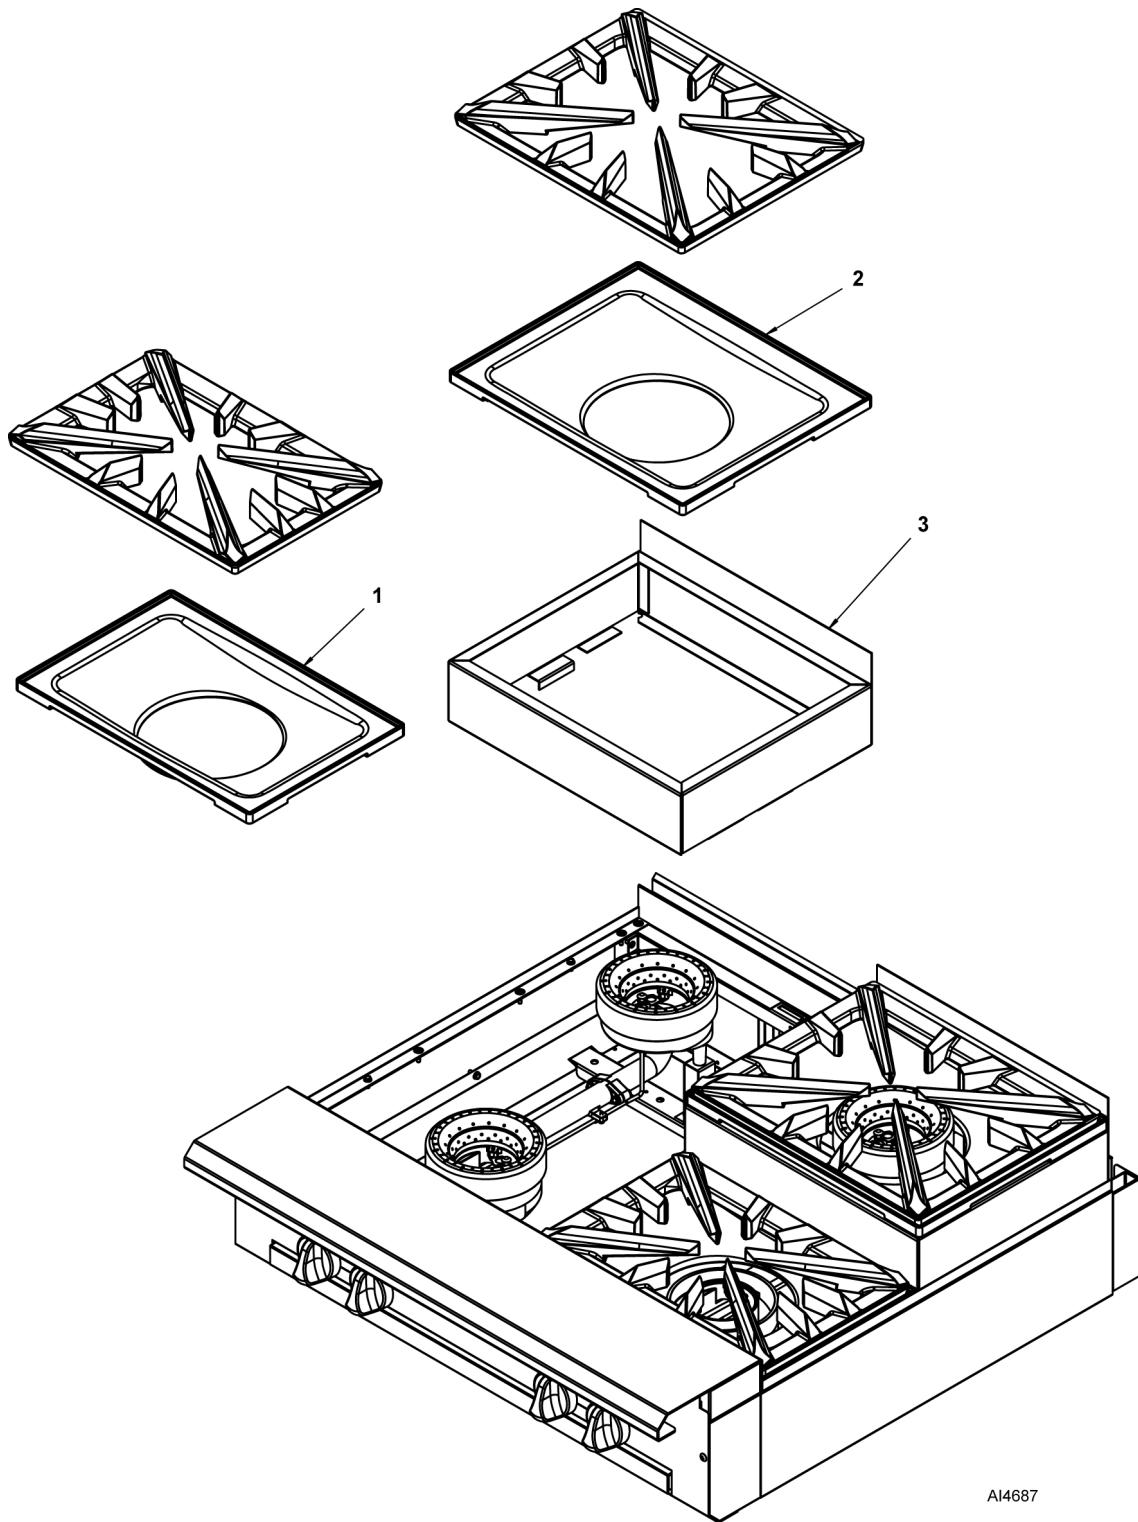

36" AND 18" STEP UP OPEN TOP BURNER

36" AND 18" STEP UP OPEN TOP BURNER

ILLUS. PL-AI4687	PART NO.	NAME OF PART	AMT.
1	00-957882-00001	Bowl - Front 18" Step Up.....	2
2	00-957881-00001	Bowl - Rear 18" Step Up.....	2
3	00-957877-000G1	Frame - 18" Step Up.....	2