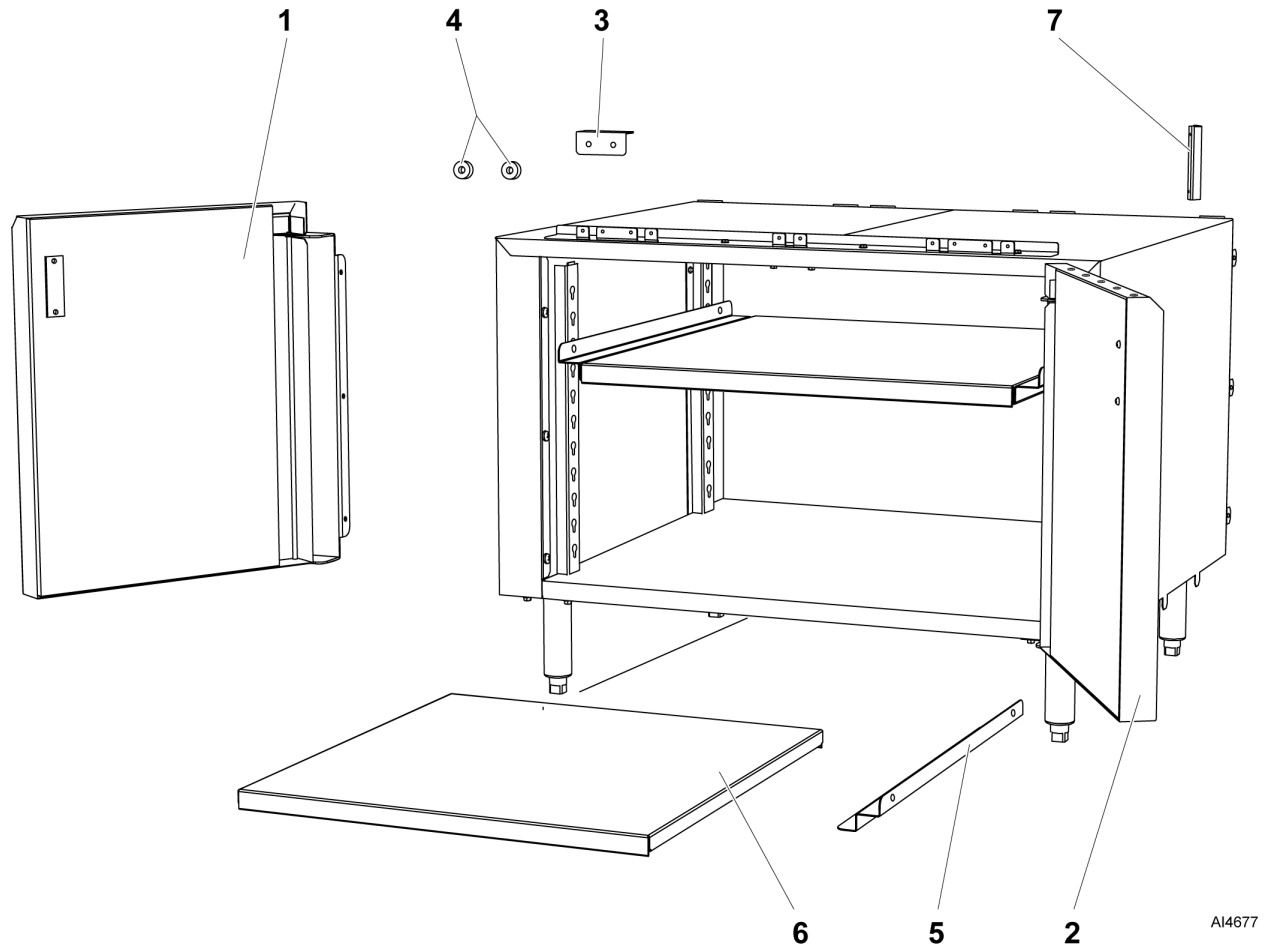

AI4677

**"B" MODEL 36", 24", 18", 12" CABINET BASE**

**"B" MODEL 36", 24", 18", 12" CABINET BASE**

ILLUS.	PART NO.	NAME OF PART	AMT.
PL-AI4677			
1	00-958087-000G4	Door Assy. L/H (36" Base Cabinet Only).....	1
	00-958087-000G3	Door Assy. (24" Base Cabinet Only).....	1
	00-958087-000G2	Door Assy. (18" Base Cabinet Only).....	1
	00-958087-000G1	Door Assy. (12" Base Cabinet Only).....	1
2	00-958087-000G5	Door Assy. R/H.....	1
3	00-499740-00001	Bracket - Cabinet Door Magnet.....	1
4	00-497296-00001	Magnet - Door.....	2
5	00-499744-000G1	Support - Shelf.....	2
6	00-499747-00001	Shelf (36" Base Cabinet Only).....	1
	00-499747-00002	Shelf (24" Base Cabinet Only).....	1
	00-499747-00003	Shelf (18" Base Cabinet Only).....	1
7	00-408615-00021	Handle - Door Keeler R3122.....	2