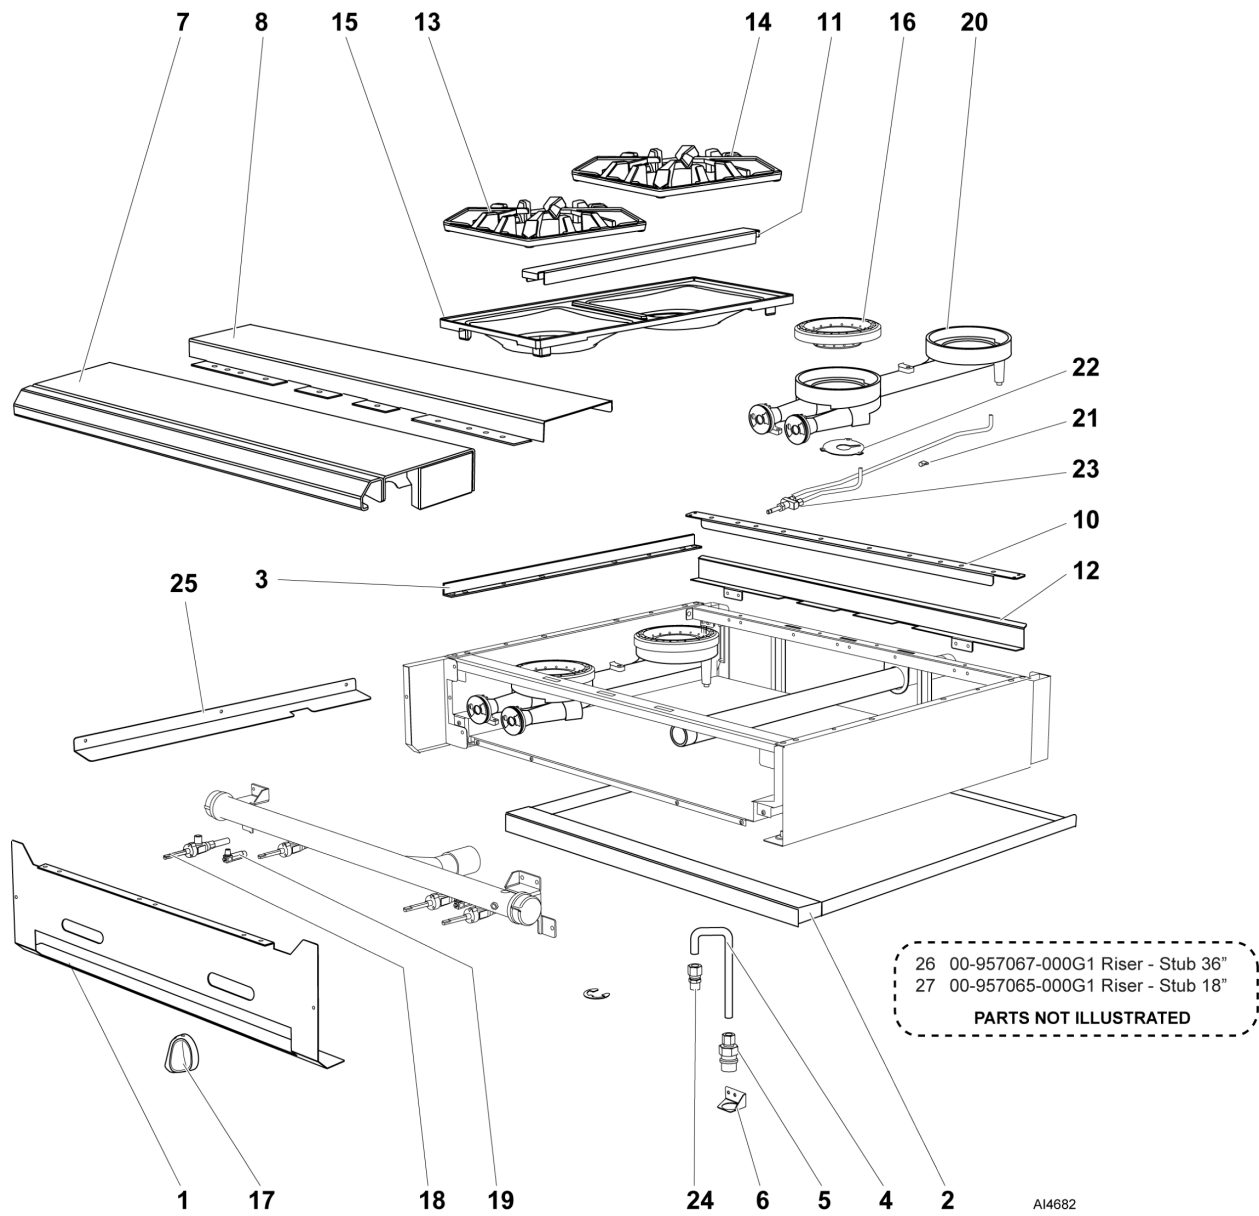

36"- 4 & 18"- 2 OPEN TOP BURNER

36"- 4 & 18"- 2 OPEN TOP BURNER

ILLUS.	PART NO.	NAME OF PART	AMT.
1	00-957573-00001	Manifold Cover 36" (4 Open Top Burner).....	1
	00-957564-00001	Manifold Cover 18" (2 Open Top Burner).....	1
2	00-499006-000G2	Tray - Crumb (SST) 36" (4 Open Top Burner).....	1
	00-956696-000G2	Tray - Crumb (SST) 18" (2 Open Top Burner).....	AR
3	00-497984-00001	Retainer - Grate.....	2
4	00-426509-00010	Tube - Flex 1/2" O.D. 10" Lg.....	1
5	00-499555-00001	Disconnect - Gas Female.....	1
6	00-499047-00001	Bracket - Disconnect.....	1
7	00-499425-000G1	Front Top Assy. 36" (4 Open Top Burner).....	1
	00-957235-000G1	Front Top Assy - Condiment Rail 36" (4 Open Top Burner).....	4
	00-956658-000G1	Front Top Assy 18" (2 Open Top Burner).....	AR
8	00-957239-000G1	Front Top Slide Rail Assy.....	4
10	00-499001-00004	Support - (4) OTB Burner (SST).....	1
	00-956690-00001	Support - (2) OTB Burner (SST).....	1
11	00-499493-00001	Support - Grate (Alum.).....	1
	00-499493-00002	Support - Grate (SST).....	1
12	00-499615-00002	Deflector - Rear (SST) 36" (4 Open Top Burner).....	1
	00-956697-00002	Deflector - Rear (SST) 36" (4 Open Top Burner).....	1
13	00-957370-00001	Grate - Front 18".....	AR
14	00-957371-00001	Grate - Rear 18".....	AR
15	00-957372-00001	Bowl - 18" Double.....	AR
16	00-957343-00002	Burner - Head 6".....	AR
17	00-499712-00001	Knob - HD Burner.....	AR
18	00-957367-00001	Valve - Burner.....	AR
19	00-499970-00001	Valve - Pilot Quick Disconnect.....	AR
20	00-957398-000G1	Venturi Assy.....	1
21	00-402558-00004	Clip - Tubing.....	AR
22	00-958073-00001	Plate - Restrictor.....	1
23	00-959108-000G1	Pilot - Kit Open Top Burners.....	1
24	FP-012-02	Fitting - Tube 1/2 TBG X 3/8 MPT.....	1
25	00-499002-00003	Deflector - HD Splash L.H. (SST).....	1
	00-499002-00004	Deflector - HD Splash R.H. (SST).....	1
26	00-957067-000G1	Riser - Stub 36" W/Alum. Back 36" (4 Open Top Burner).....	1
27	00-957065-000G1	Riser - Stub 18" W/Alum. Back 36" (4 Open Top Burner).....	1