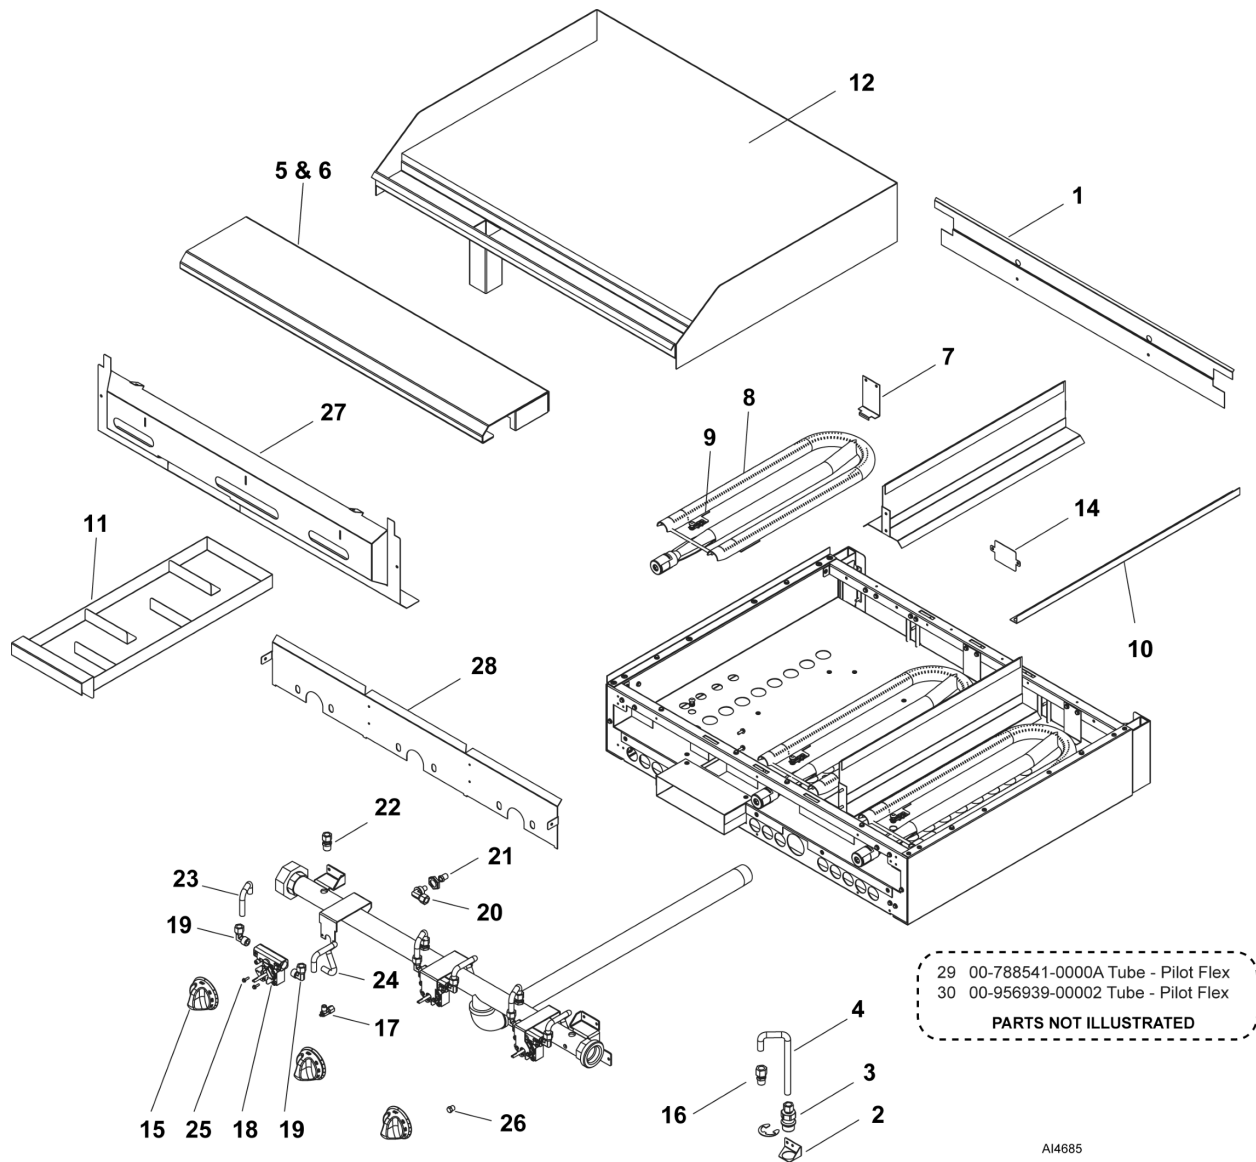

36" & 18" FRENCH TOP RADIAL FIN HOT TOP

ILLUS.	PART NO.	NAME OF PART	AMT.
	PL-AI4684		
1	00-957576-00001	Cover - Manifold W/Rail 36" Radial Fin. Hot Top.....	1
	00-957563-00001	Cover Manifold 18" Radial Fin. Hot Top.....	1
2	00-499425-000G1	Front Top Assy. 36" Radial Fin. Hot Top.....	1
	00-956658-000G1	Front Top Assy 18" Radial Fin. Hot Top.....	1
3	00-957235-000G1	Front Top Assy - Condiment Rail.....	1
	00-957239-000G1	Front Top Slide Rail Assy.....	1
4	00-499814-00001	Casting - LH Radial Fin. 36" 36" Radial Fin. Hot Top.....	1
	00-956800-00001	Casting - Radial Fin. 18" Radial Fin. Hot Top.....	1
5	00-499814-00002	Casting - RH Radial Fin. 36".....	1
6	00-400705-00001	Ring - TOP.....	1
7	00-715211-000GR	Plate - Top.....	1
8	00-956809-00002	Deflector - Radial Fin. Rear 36" Radial Fin. Hot Top.....	1
	00-956663-00001	Deflector - Radial Fin. 18" Radial Fin. Hot Top.....	1
9	00-956622-000G1	Brick Set 36" Radial Fin. Hot Top.....	1
	00-956799-000G1	Brick Set 18" Radial Fin. Hot Top.....	1
10	00-497984-00001	Retainer - Grate.....	1
11	00-719383	Elbow 3/8 Orifice W/O Plug.....	1
12	00-499810-00002	Bracket - Pilot.....	1
13	00-957801-000G1	Burner - Inner, Radial Fin 36" Radial Fin. Hot Top.....	1
	00-956794-00001	Burner - 18" Inner 18" Radial Fin. Hot Top.....	1
14	00-957946-000G1	Plate - Aeration Assy. 36" Radial Fin. Hot Top.....	1
	00-957710-000G1	Plate - Aeration, Assy. 18" Radial Fin. Hot Top.....	1
15	00-409413-00001	Burner - Casting 36" Radial Fin. Hot Top.....	1
	00-956793-00001	Burner - 18" Outer 18" Radial Fin. Hot Top.....	1
16	00-409412-00001	Burner - Casting.....	1
17	FP-012-02	Fitting - Tube 1/2 TBG X 3/8 MPT.....	1
18	00-426509-00010	Tube - Flex 1/2" O.D. 10" Lg.....	1
19	00-499047-00001	Bracket - Disconnect.....	1
20	00-408379-00004	Valve - Burner (Top).....	3
21	00-957814-00001	Valve - Dual Pilot.....	1
22	00-499712-00001	Knob - HD Burner.....	3
23	00-499555-00001	Disconnect - Gas Female.....	1
24	00-409839-00003	Burner - Pilot.....	3
25	00-426509-00018	Tube - Flex 1/2" O.D. 18" Lg.....	3
26	00-426505-00014	Tube - Flex 1/4" O.D. 14" Lg.....	2

36", 24" & 18" THERMO CONTROL GRIDDLE TOP