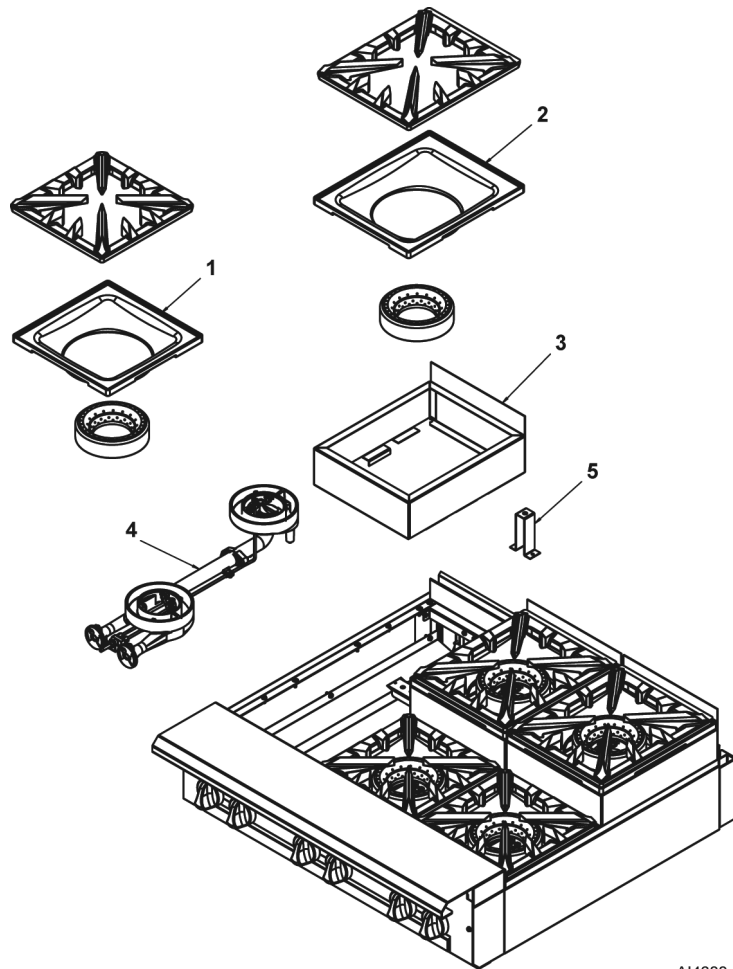

**36", 24", 18" & 12" WORK TOP**

**36", 24", 18" & 12" WORK TOP**

ILLUS.	PART NO.	NAME OF PART	AMT.
	<b>PL-AI4686</b>		
1	00-497984-00001	Retainer - Grate.....	2
2	00-499615-00002	Deflector - Rear (SST) 36" Work Top.....	1
	00-956725-00002	Deflector - Rear (SST) 24" Work Top.....	1
	00-956697-00002	Deflector - Rear (SST) 18" Work Top.....	1
	00-499935-00002	Deflector - Rear (SST) 12" Work Top.....	1
3	FP-012-02	Fitting - Tube 1/2 TBG X 3/8 MPT.....	1
4	00-426509-00010	Tube - Flex 1/2" O.D. 10" Lg.....	1
5	00-957590-00001	Cover Manifold 36" Work Top.....	1
	00-957572-00001	Cover Manifold 24" Work Top.....	1
	00-957566-00001	Cover - Manifold 18" Work Top.....	1
	00-957558-00001	Cover - Manifold 12" Work Top.....	1
6	00-956639-000G1	Work Top Assy. 36".....	1
	00-956639-000G2	Work Top Assy. 24".....	1
	00-956639-000G3	Work Top Assy. 18".....	1
	00-956639-000G4	Work Top Assy. 12".....	1
7	00-499555-00001	Disconnect - Gas Female.....	1
8	00-499047-00001	Bracket - Disconnect.....	1
9	00-499425-000G1	Front Top Assy. 36" Work Top.....	1
	00-957235-000G1	Front Top Assy - Condiment Rail 36" Work Top.....	1
	00-956705-000G1	Front Top Assy. 24" Work Top.....	1
	00-957357-000G1	Front Top Assy. - Condiment Rail 24" Work Top.....	1
	00-956658-000G1	Front Top Assy 18" Work Top.....	1
	00-499966-000G1	Front Top Assy. 12" Work Top.....	1
10	00-957067-000G1	Riser - Stub 36" W/Alum. Back.....	1
11	00-957066-000G1	Riser - Stub 24" W/Alum. Back.....	1
12	00-957065-000G1	Riser - Stub 18" W/Alum. Back.....	1
13	00-957064-000G1	Riser - Stub 12" W/Alum. Back.....	1

**36" AND 18" STEP UP OPEN TOP BURNER**

**36" AND 18" STEP UP OPEN TOP BURNER**

ILLUS. PL-AI4687	PART NO.	NAME OF PART	AMT.
1	00-957882-00001	Bowl - Front 18" Step Up.....	2
2	00-957881-00001	Bowl - Rear 18" Step Up.....	2
3	00-957877-000G1	Frame - 18" Step Up.....	2