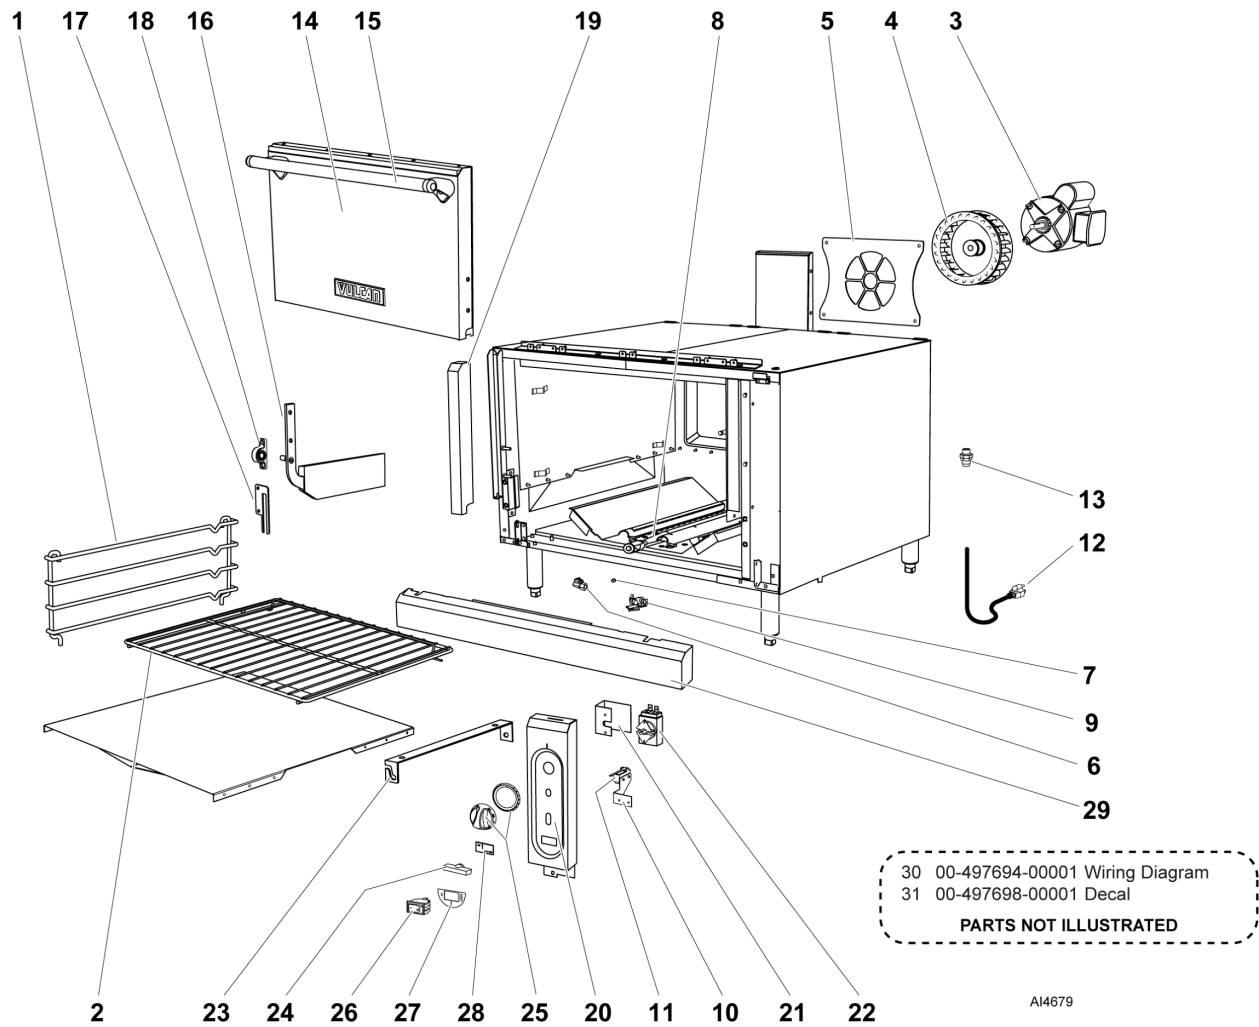

**"S" MODEL GAS MANIFOLD ASSY**

**"S" MODEL GAS MANIFOLD ASSY**

ILLUS.	PART NO.	NAME OF PART	AMT.
PL-AI4304			
1	00-497765-00001	Valve - Pilot Safety.....	1
2	00-407522-00007	Thermosat - 550 Deg. F.....	1
3	00-407522-00008	Thermostat - 400-650 Deg. F.....	1
4	00-719971	Valve - Gas Manual Shut-Off.....	1
5	FP-035-54	Pipe - 3/8 X 2.250 (BLKSTL) (TBE).....	1
6	FP-012-21	Elbow 90 Deg. (1/8 Male Pipe x 1/4 Tube).....	2
7	00-719032	Union.....	1
8	FP-085-68	Fitting- Elbow (7/16 TBG X 3/8 MPT).....	1
9	FP-019-10	Tee - 3/8 X 3/8 X 3/8 (BLKSTL).....	1
10	00-404193-00001	Valve - Pilot 260 BROILER.....	1
11	00-719066	Bushing - Pipe 3/8 -1/8.....	1
12	SD-032-07	Self-Tapping Screw 10-24 x 1/2 Hex Washer Hd., Type TT.....	1
13	NS-044-09	Nut Assy. 10-24 Hex KEPS.....	1
14	FP-012-03	Fitting - Elbow 1/2 TBG X 3/8 MPT.....	1
15	SC-060-38	Cap Screw 1/4-20 X 5/8 Hex Hd.....	1
16	00-499465-00001	Bracket - Gas Mounting.....	1
17	00-426505-00009	Tube - Flex 1/4" O.D. 9" Lg.....	1
18	FP-035-46	Pipe 3/8 x 1 Lg. TBE.....	1
19	00-426509-00024	Tube - Flex 1/2" O.D. 24" Lg.....	1
20	00-426508-00048	Tube - Flex 7/16" O.D. 48" Lg.....	1
21	00-426505-00036	Tube - Flex 1/4" O.D. 36" Lg.....	1
22	00-412788-00004	Thermocouple - 48" Lg. 48" Lg.....	1