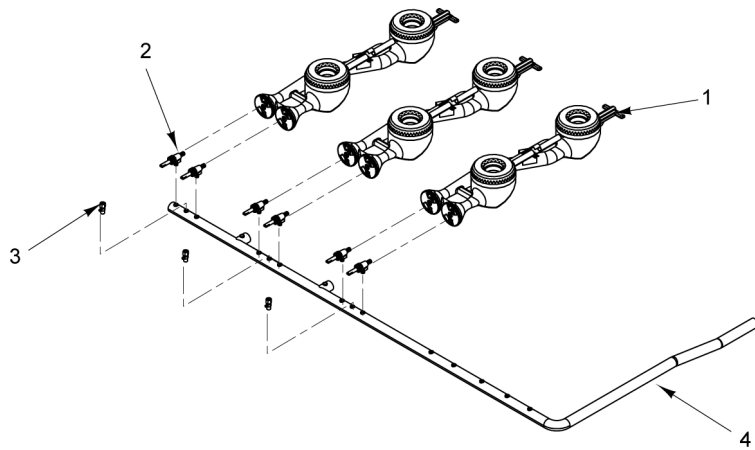

**COVERS
(SX60 / SX60F)**

**COVERS
(SX60 / SX60F)**

ILLUS.	PART NO.	NAME OF PART	AMT.
PL-65029			
1	00-922436-00060	Riser - Back (Back Panel) (SX60).....	1
2	00-922438	Support - Back Riser.....	3
3	00-922437-00060	Riser - Back (Front Panel (SX60).....	1
4	00-925000	Grate.....	AR
5	00-922439-00060	Cover - Shelf (SX60).....	1
6	00-922442-00002	Panel - LH Side (SX60).....	1
7	00-961412	Knob - Oven.....	2
8	00-961411	Knob - Open Top Burner.....	AR
9	00-922421	Plate - Dial.....	2
10	00-922446-00060	Panel - Front (SX60).....	1
11	00-922442-00001	Panel - RH Side (SX60).....	1
12	00-922435-00060	Lid - Front Lower (SX60).....	2
13	00-922446-0060F	Panel - Front (SX60F).....	1
14	00-413112-00012	Leg (6 In.).....	6

OVEN

OVEN

ILLUS.	PART NO.	NAME OF PART	AMT.
1	00-961330	Thermostat - SABAF.....	1
2	00-922431	Crumb Tray Assy.....	1
3	00-922432	Crumb Tray Assembly (SX60 Only).....	1
4	00-922424	Rack - Oven.....	1
5	00-922425	Support - Oven Rack.....	2
6	00-922429	Tray - Porcelian Oven.....	1
7	00-961332	Burner - Oven.....	1
8	00-412787-00001	Pilot - Oven (NAT).....	1
9	00-412787-00002	Pilot - Oven (LP).....	1
10	00-412788-00060	Thermocouple.....	1

SX60F

SX60

SX36

PL-65031

PIPING

PIPING

ILLUS. PL-65031	PART NO.	NAME OF PART	AMT.
1	00-928014-0000A	Body - Oven Top Burner.....AR	AR
2	00-961329	Valve - Gas.....AR	AR
3	00-922422	Valve - Oven Top Pilot.....AR	AR
4	00-922426	Manifold (SX60F).....1	1
5	00-922428	Manifold - Gas (SX60).....1	1
6	00-922427	Manifold - Gas (SX36).....1	1