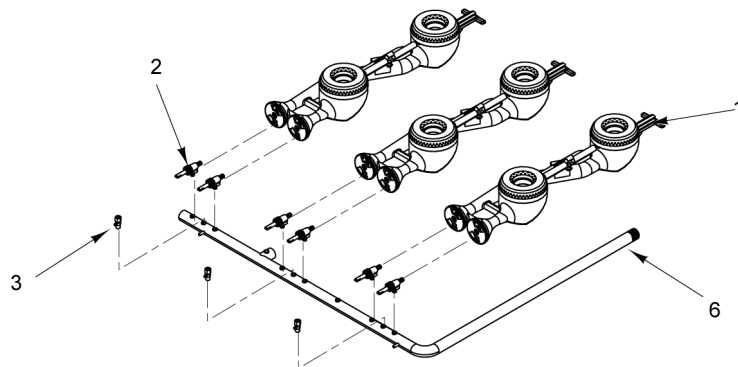

OVEN

OVEN

ILLUS.	PART NO.	NAME OF PART	AMT.
1	00-961330	Thermostat - SABAF.....	1
2	00-922431	Crumb Tray Assy.....	1
3	00-922432	Crumb Tray Assembly (SX60 Only).....	1
4	00-922424	Rack - Oven.....	1
5	00-922425	Support - Oven Rack.....	2
6	00-922429	Tray - Porcelian Oven.....	1
7	00-961332	Burner - Oven.....	1
8	00-412787-00001	Pilot - Oven (NAT).....	1
9	00-412787-00002	Pilot - Oven (LP).....	1
10	00-412788-00060	Thermocouple.....	1

SX60F

SX60

SX36

PL-65031

PIPING

PIPING

ILLUS. PL-65031	PART NO.	NAME OF PART	AMT.
1	00-928014-0000A	Body - Oven Top Burner.....AR	AR
2	00-961329	Valve - Gas.....AR	AR
3	00-922422	Valve - Oven Top Pilot.....AR	AR
4	00-922426	Manifold (SX60F).....1	1
5	00-922428	Manifold - Gas (SX60).....1	1
6	00-922427	Manifold - Gas (SX36).....1	1