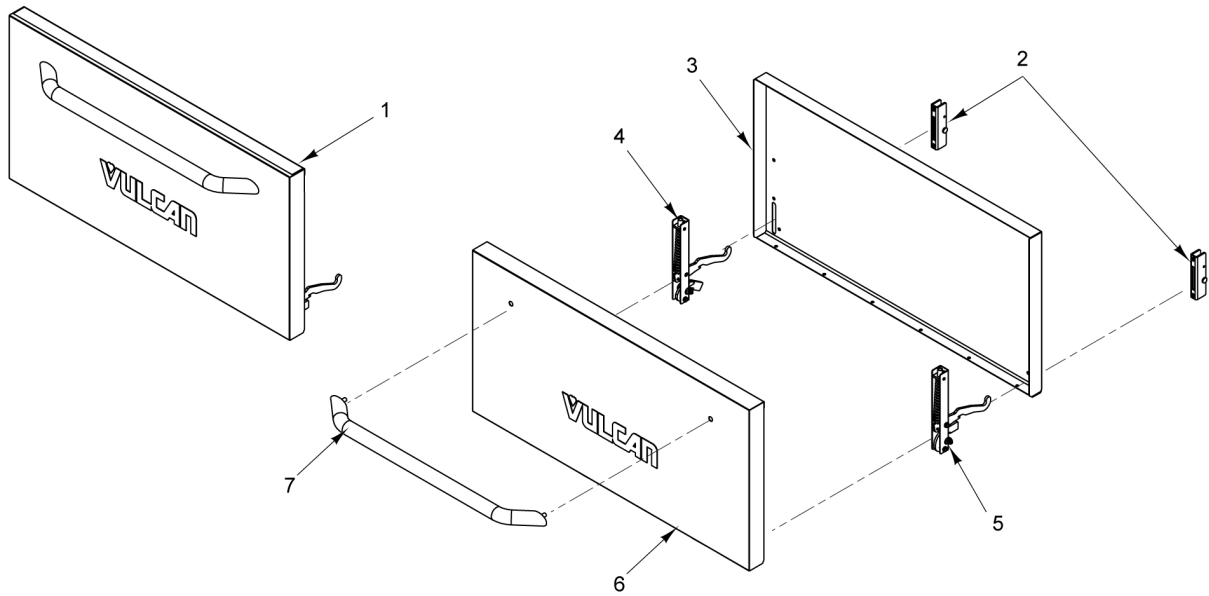

CATALOG OF REPLACEMENT PARTS

VESTA SX36/SX60/SX60F RANGE

SX36

SX60F

Table of Contents

5	DOOR
7	COVERS (SX36)
9	COVERS (SX60 / SX60F)
11	OVEN
13	PIPING
15	GRIDDLE

SX36

SX60 / SX60F

PL-65027

DOOR

DOOR

ILLUS.	PART NO.	NAME OF PART	AMT.
1	00-922448-0036A	Door Assy. (SX36).....	1
2	00-961331-00003	Stop - Door Hinge.....	2
3	00-922447-00036	Liner - Door (SX36).....	1
4	00-961331-00002	Hinge - LH Door.....	1
5	00-961331-00001	Hinge - RH Door.....	1
6	00-922441-00036	Panel - Door Outside (SX36).....	1
7	00-922423	Handle - Door.....	1
8	00-922448-0060A	Door Assy. (SX60).....	1
9	00-922447-00060	Liner - Door (SX60).....	1
10	00-922441-00060	Panel - Door Outside (SX60).....	1