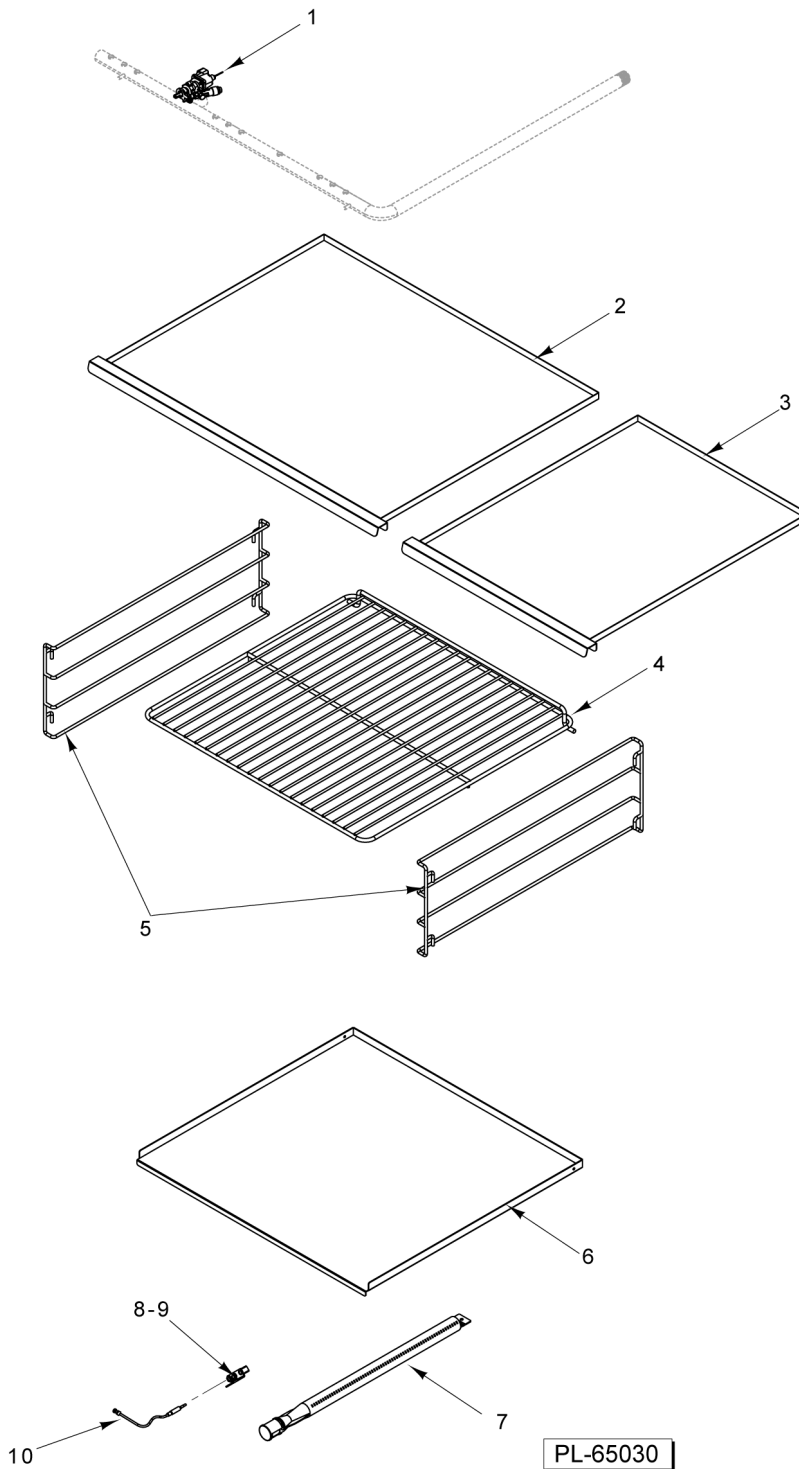

PL-65027

DOOR

DOOR

ILLUS.	PART NO.	NAME OF PART	AMT.
1	00-922448-0036A	Door Assy. (SX36).....	1
2	00-961331-00003	Stop - Door Hinge.....	2
3	00-922447-00036	Liner - Door (SX36).....	1
4	00-961331-00002	Hinge - LH Door.....	1
5	00-961331-00001	Hinge - RH Door.....	1
6	00-922441-00036	Panel - Door Outside (SX36).....	1
7	00-922423	Handle - Door.....	1
8	00-922448-0060A	Door Assy. (SX60).....	1
9	00-922447-00060	Liner - Door (SX60).....	1
10	00-922441-00060	Panel - Door Outside (SX60).....	1

PL-65028

COVERS (SX36)

COVERS (SX36)

ILLUS.	PART NO.	NAME OF PART	AMT.
PL-65028			
1	00-922436-00036	Riser - Back (Back Panel) (SX36).....	1
2	00-922438	Support - Back Riser.....	2
3	00-922437-00036	Riser - Back (Front Panel) (SX36).....	1
4	00-925000	Grate.....	6
5	00-922439-00036	Cover - Shelf (SX36).....	1
6	00-922440-00002	Panel - LH Side (SX36).....	1
7	00-922421	Plate - Dial.....	1
8	00-961412	Knob - Oven.....	1
9	00-961411	Knob - Open Top Burner.....	6
10	00-922446-00036	Panel - Front (SX36).....	1
11	00-922440-00001	Panel - RH Side (SX36).....	1
12	00-922435-00036	Lid - Front Lower (SX36).....	1
13	00-413112-00012	Leg (6 In.).....	4

**COVERS
(SX60 / SX60F)**

**COVERS
(SX60 / SX60F)**

ILLUS.	PART NO.	NAME OF PART	AMT.
PL-65029			
1	00-922436-00060	Riser - Back (Back Panel) (SX60).....	1
2	00-922438	Support - Back Riser.....	3
3	00-922437-00060	Riser - Back (Front Panel (SX60).....	1
4	00-925000	Grate.....	AR
5	00-922439-00060	Cover - Shelf (SX60).....	1
6	00-922442-00002	Panel - LH Side (SX60).....	1
7	00-961412	Knob - Oven.....	2
8	00-961411	Knob - Open Top Burner.....	AR
9	00-922421	Plate - Dial.....	2
10	00-922446-00060	Panel - Front (SX60).....	1
11	00-922442-00001	Panel - RH Side (SX60).....	1
12	00-922435-00060	Lid - Front Lower (SX60).....	2
13	00-922446-0060F	Panel - Front (SX60F).....	1
14	00-413112-00012	Leg (6 In.).....	6