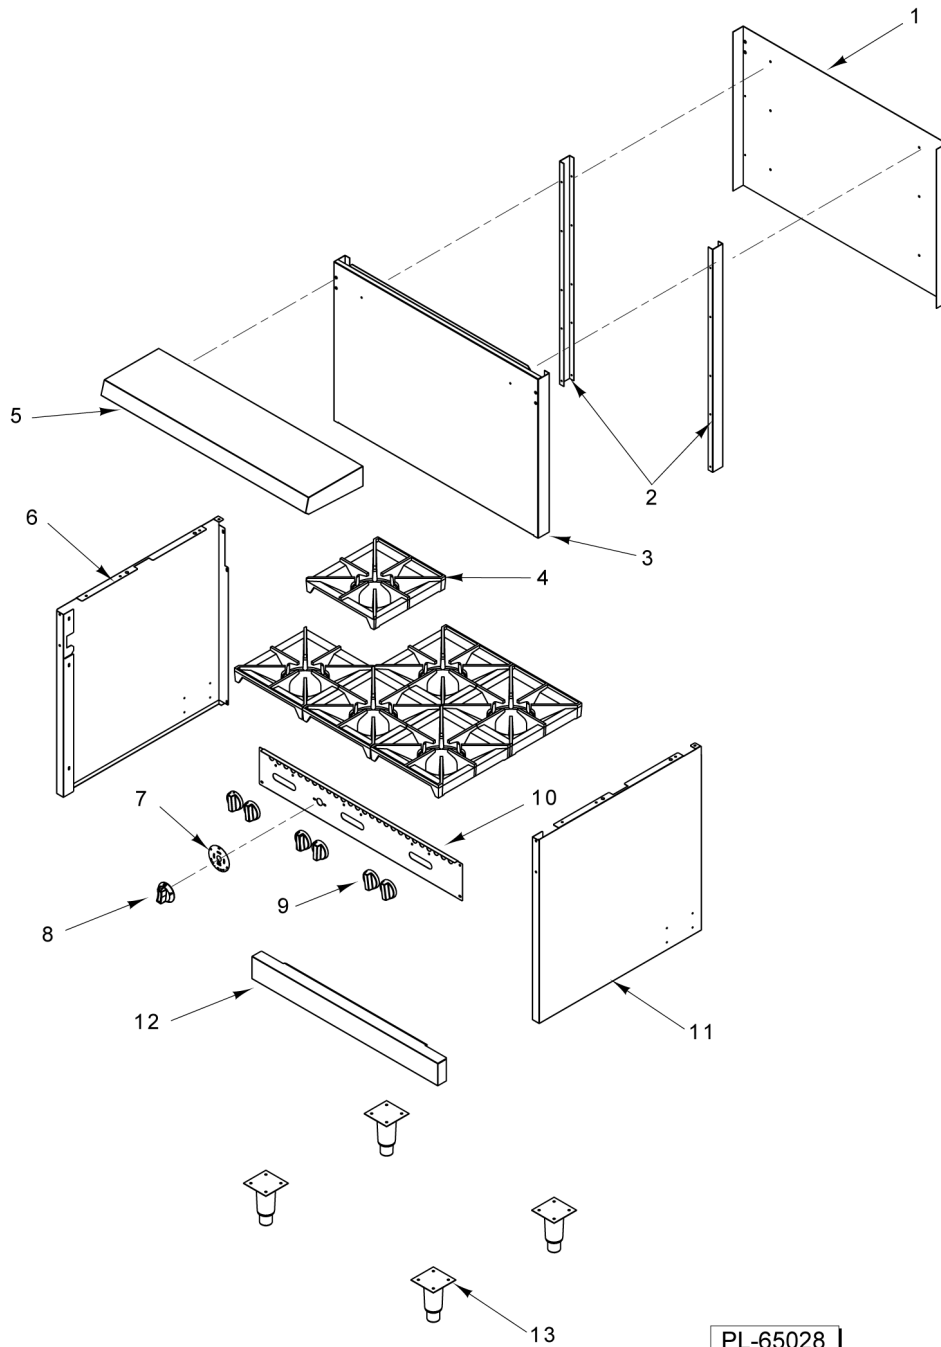

CATALOG OF REPLACEMENT PARTS

VESTA SX36/SX60/SX60F RANGE

SX36

SX60F

Table of Contents

5	DOOR
7	COVERS (SX36)
9	COVERS (SX60 / SX60F)
11	OVEN
13	PIPING
15	GRIDDLE

SX36

SX60 / SX60F

PL-65027

DOOR

DOOR

ILLUS.	PART NO.	NAME OF PART	AMT.
1	00-922448-0036A	Door Assy. (SX36).....	1
2	00-961331-00003	Stop - Door Hinge.....	2
3	00-922447-00036	Liner - Door (SX36).....	1
4	00-961331-00002	Hinge - LH Door.....	1
5	00-961331-00001	Hinge - RH Door.....	1
6	00-922441-00036	Panel - Door Outside (SX36).....	1
7	00-922423	Handle - Door.....	1
8	00-922448-0060A	Door Assy. (SX60).....	1
9	00-922447-00060	Liner - Door (SX60).....	1
10	00-922441-00060	Panel - Door Outside (SX60).....	1

PL-65028

COVERS (SX36)

COVERS (SX36)

ILLUS.	PART NO.	NAME OF PART	AMT.
PL-65028			
1	00-922436-00036	Riser - Back (Back Panel) (SX36).....	1
2	00-922438	Support - Back Riser.....	2
3	00-922437-00036	Riser - Back (Front Panel) (SX36).....	1
4	00-925000	Grate.....	6
5	00-922439-00036	Cover - Shelf (SX36).....	1
6	00-922440-00002	Panel - LH Side (SX36).....	1
7	00-922421	Plate - Dial.....	1
8	00-961412	Knob - Oven.....	1
9	00-961411	Knob - Open Top Burner.....	6
10	00-922446-00036	Panel - Front (SX36).....	1
11	00-922440-00001	Panel - RH Side (SX36).....	1
12	00-922435-00036	Lid - Front Lower (SX36).....	1
13	00-413112-00012	Leg (6 In.).....	4