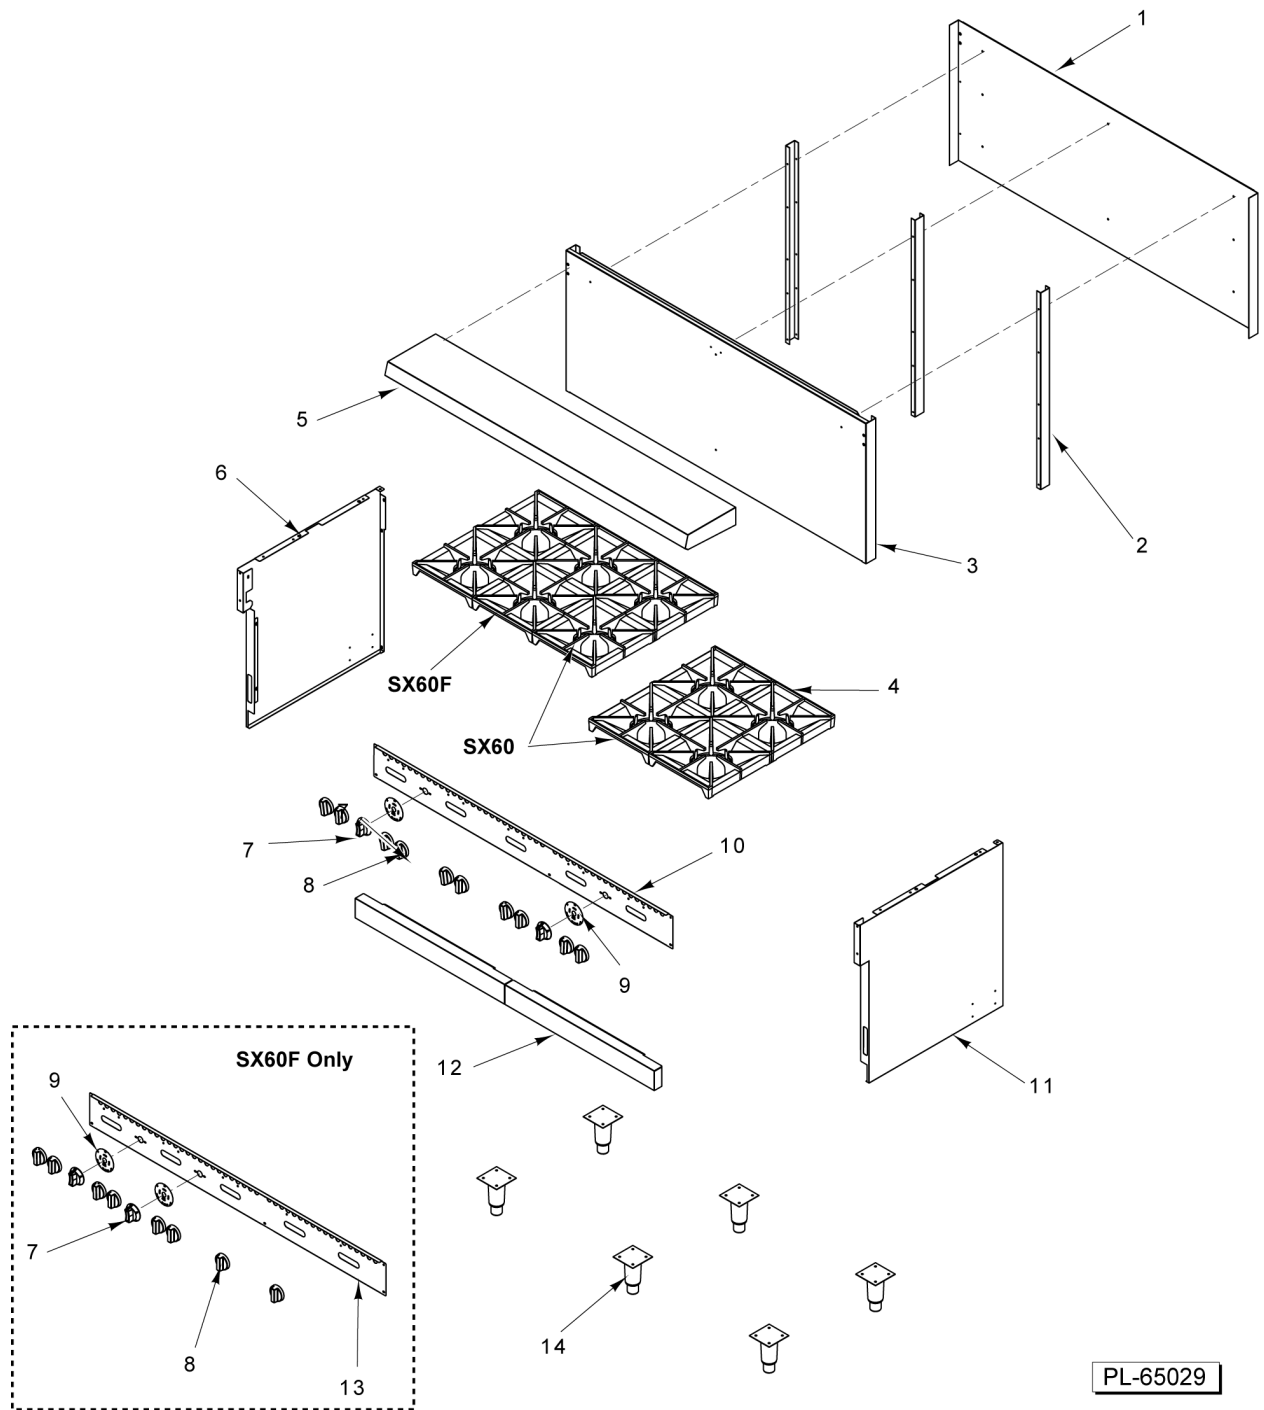

CATALOG OF REPLACEMENT PARTS

VESTA SX36/SX60/SX60F RANGE

SX36

SX60F

Table of Contents

5	DOOR
7	COVERS (SX36)
9	COVERS (SX60 / SX60F)
11	OVEN
13	PIPING
15	GRIDDLE

SX36

SX60 / SX60F

PL-65027

DOOR

DOOR

ILLUS.	PART NO.	NAME OF PART	AMT.
1	00-922448-0036A	Door Assy. (SX36).....	1
2	00-961331-00003	Stop - Door Hinge.....	2
3	00-922447-00036	Liner - Door (SX36).....	1
4	00-961331-00002	Hinge - LH Door.....	1
5	00-961331-00001	Hinge - RH Door.....	1
6	00-922441-00036	Panel - Door Outside (SX36).....	1
7	00-922423	Handle - Door.....	1
8	00-922448-0060A	Door Assy. (SX60).....	1
9	00-922447-00060	Liner - Door (SX60).....	1
10	00-922441-00060	Panel - Door Outside (SX60).....	1

PL-65028

COVERS (SX36)

COVERS (SX36)

ILLUS.	PART NO.	NAME OF PART	AMT.
PL-65028			
1	00-922436-00036	Riser - Back (Back Panel) (SX36).....	1
2	00-922438	Support - Back Riser.....	2
3	00-922437-00036	Riser - Back (Front Panel) (SX36).....	1
4	00-925000	Grate.....	6
5	00-922439-00036	Cover - Shelf (SX36).....	1
6	00-922440-00002	Panel - LH Side (SX36).....	1
7	00-922421	Plate - Dial.....	1
8	00-961412	Knob - Oven.....	1
9	00-961411	Knob - Open Top Burner.....	6
10	00-922446-00036	Panel - Front (SX36).....	1
11	00-922440-00001	Panel - RH Side (SX36).....	1
12	00-922435-00036	Lid - Front Lower (SX36).....	1
13	00-413112-00012	Leg (6 In.).....	4