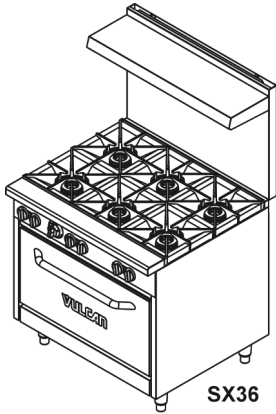

CATALOG OF REPLACEMENT PARTS

VESTA SX36/SX60/SX60F RANGE

SX36

SX60F

Table of Contents

5	DOOR
7	COVERS (SX36)
9	COVERS (SX60 / SX60F)
11	OVEN
13	PIPING
15	GRIDDLE

SX36

SX60 / SX60F

PL-65027

DOOR

DOOR

ILLUS.	PART NO.	NAME OF PART	AMT.
1	00-922448-0036A	Door Assy. (SX36).....	1
2	00-961331-00003	Stop - Door Hinge.....	2
3	00-922447-00036	Liner - Door (SX36).....	1
4	00-961331-00002	Hinge - LH Door.....	1
5	00-961331-00001	Hinge - RH Door.....	1
6	00-922441-00036	Panel - Door Outside (SX36).....	1
7	00-922423	Handle - Door.....	1
8	00-922448-0060A	Door Assy. (SX60).....	1
9	00-922447-00060	Liner - Door (SX60).....	1
10	00-922441-00060	Panel - Door Outside (SX60).....	1

PL-65028

COVERS (SX36)

COVERS (SX36)

ILLUS.	PART NO.	NAME OF PART	AMT.
PL-65028			
1	00-922436-00036	Riser - Back (Back Panel) (SX36).....	1
2	00-922438	Support - Back Riser.....	2
3	00-922437-00036	Riser - Back (Front Panel) (SX36).....	1
4	00-925000	Grate.....	6
5	00-922439-00036	Cover - Shelf (SX36).....	1
6	00-922440-00002	Panel - LH Side (SX36).....	1
7	00-922421	Plate - Dial.....	1
8	00-961412	Knob - Oven.....	1
9	00-961411	Knob - Open Top Burner.....	6
10	00-922446-00036	Panel - Front (SX36).....	1
11	00-922440-00001	Panel - RH Side (SX36).....	1
12	00-922435-00036	Lid - Front Lower (SX36).....	1
13	00-413112-00012	Leg (6 In.).....	4