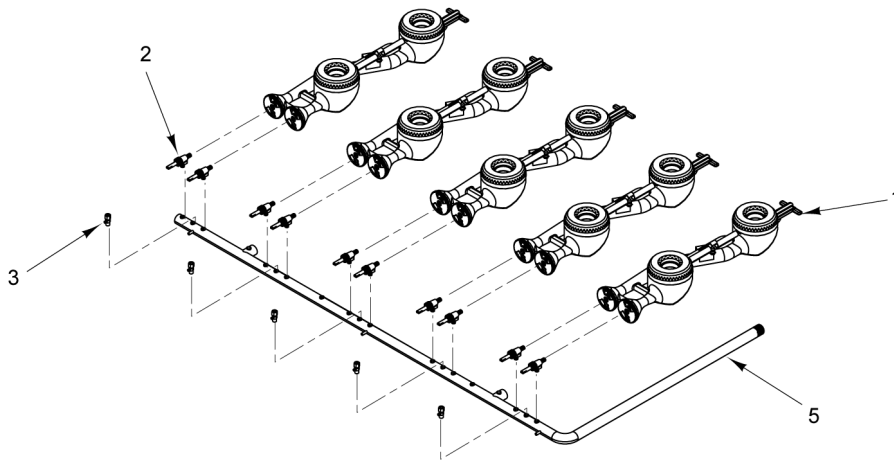

OVEN

OVEN

ILLUS.	PART NO.	NAME OF PART	AMT.
1	00-961330	Thermostat - SABAF.....	1
2	00-922431	Crumb Tray Assy.....	1
3	00-922432	Crumb Tray Assembly (SX60 Only).....	1
4	00-922424	Rack - Oven.....	1
5	00-922425	Support - Oven Rack.....	2
6	00-922429	Tray - Porcelian Oven.....	1
7	00-961332	Burner - Oven.....	1
8	00-412787-00001	Pilot - Oven (NAT).....	1
9	00-412787-00002	Pilot - Oven (LP).....	1
10	00-412788-00060	Thermocouple.....	1

SX60F

SX60

SX36

PL-65031

PIPING

PIPING

ILLUS. PL-65031	PART NO.	NAME OF PART	AMT.
1	00-928014-0000A	Body - Oven Top Burner.....AR	AR
2	00-961329	Valve - Gas.....AR	AR
3	00-922422	Valve - Oven Top Pilot.....AR	AR
4	00-922426	Manifold (SX60F).....1	1
5	00-922428	Manifold - Gas (SX60).....1	1
6	00-922427	Manifold - Gas (SX36).....1	1