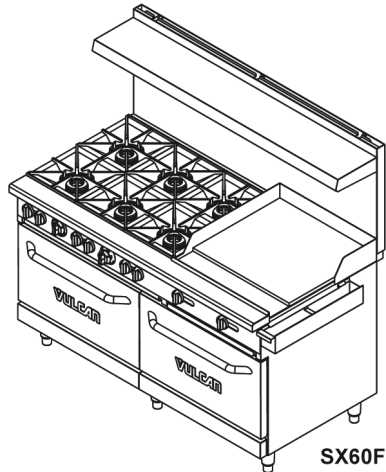

CATALOG OF REPLACEMENT PARTS

VESTA SX36/SX60/SX60F RANGE

SX36

SX60F

Table of Contents

5	DOOR
7	COVERS (SX36)
9	COVERS (SX60 / SX60F)
11	OVEN
13	PIPING
15	GRIDDLE

SX36

SX60 / SX60F

PL-65027

DOOR

DOOR

ILLUS.	PART NO.	NAME OF PART	AMT.
1	00-922448-0036A	Door Assy. (SX36).....	1
2	00-961331-00003	Stop - Door Hinge.....	2
3	00-922447-00036	Liner - Door (SX36).....	1
4	00-961331-00002	Hinge - LH Door.....	1
5	00-961331-00001	Hinge - RH Door.....	1
6	00-922441-00036	Panel - Door Outside (SX36).....	1
7	00-922423	Handle - Door.....	1
8	00-922448-0060A	Door Assy. (SX60).....	1
9	00-922447-00060	Liner - Door (SX60).....	1
10	00-922441-00060	Panel - Door Outside (SX60).....	1

PL-65028

COVERS (SX36)

COVERS (SX36)

ILLUS.	PART NO.	NAME OF PART	AMT.
PL-65028			
1	00-922436-00036	Riser - Back (Back Panel) (SX36).....	1
2	00-922438	Support - Back Riser.....	2
3	00-922437-00036	Riser - Back (Front Panel) (SX36).....	1
4	00-925000	Grate.....	6
5	00-922439-00036	Cover - Shelf (SX36).....	1
6	00-922440-00002	Panel - LH Side (SX36).....	1
7	00-922421	Plate - Dial.....	1
8	00-961412	Knob - Oven.....	1
9	00-961411	Knob - Open Top Burner.....	6
10	00-922446-00036	Panel - Front (SX36).....	1
11	00-922440-00001	Panel - RH Side (SX36).....	1
12	00-922435-00036	Lid - Front Lower (SX36).....	1
13	00-413112-00012	Leg (6 In.).....	4