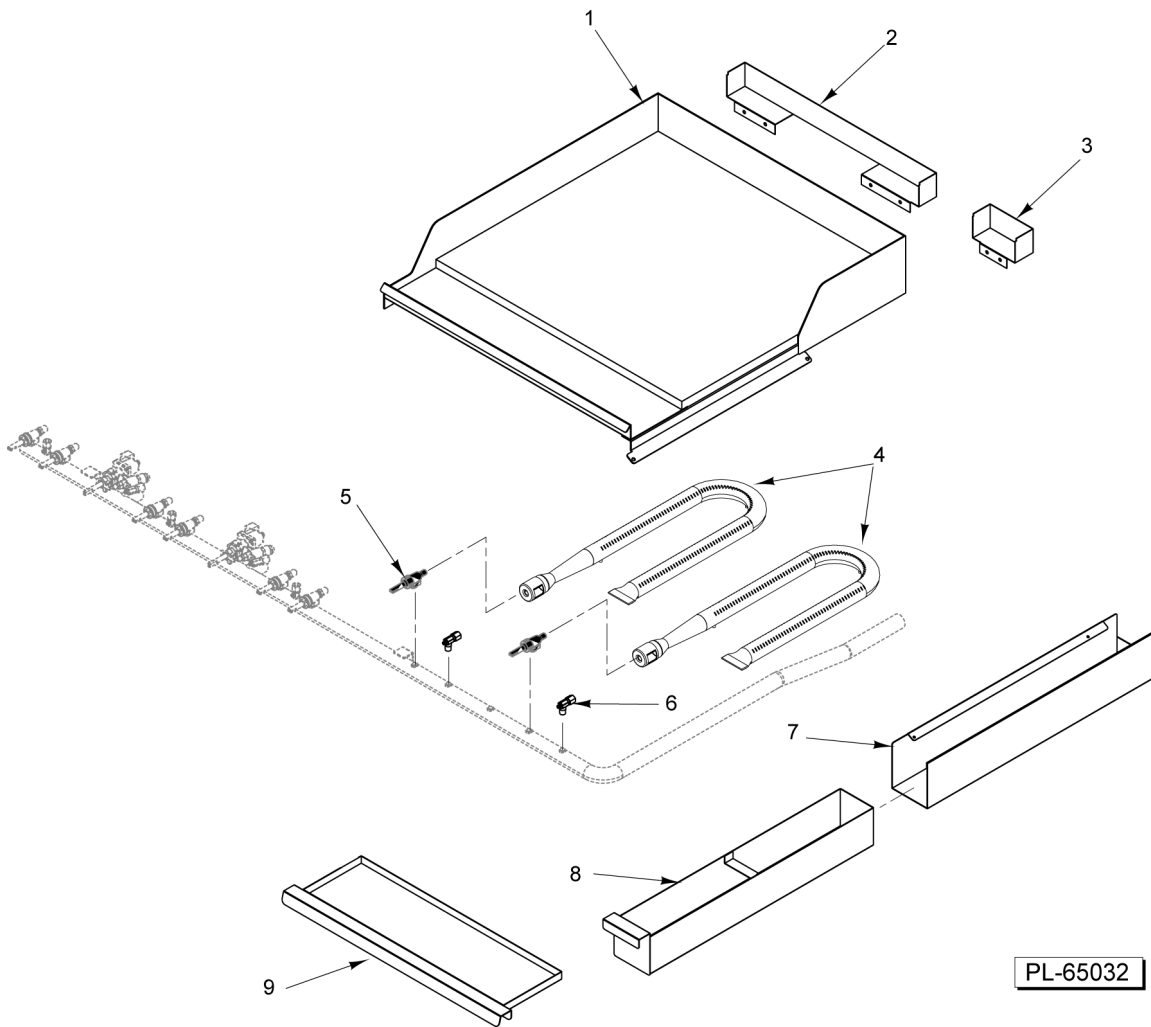

SX60F

SX60

SX36

PL-65031

PIPING

PIPING

ILLUS. PL-65031	PART NO.	NAME OF PART	AMT.
1	00-928014-0000A	Body - Oven Top Burner.....AR	AR
2	00-961329	Valve - Gas.....AR	AR
3	00-922422	Valve - Oven Top Pilot.....AR	AR
4	00-922426	Manifold (SX60F).....1	1
5	00-922428	Manifold - Gas (SX60).....1	1
6	00-922427	Manifold - Gas (SX36).....1	1